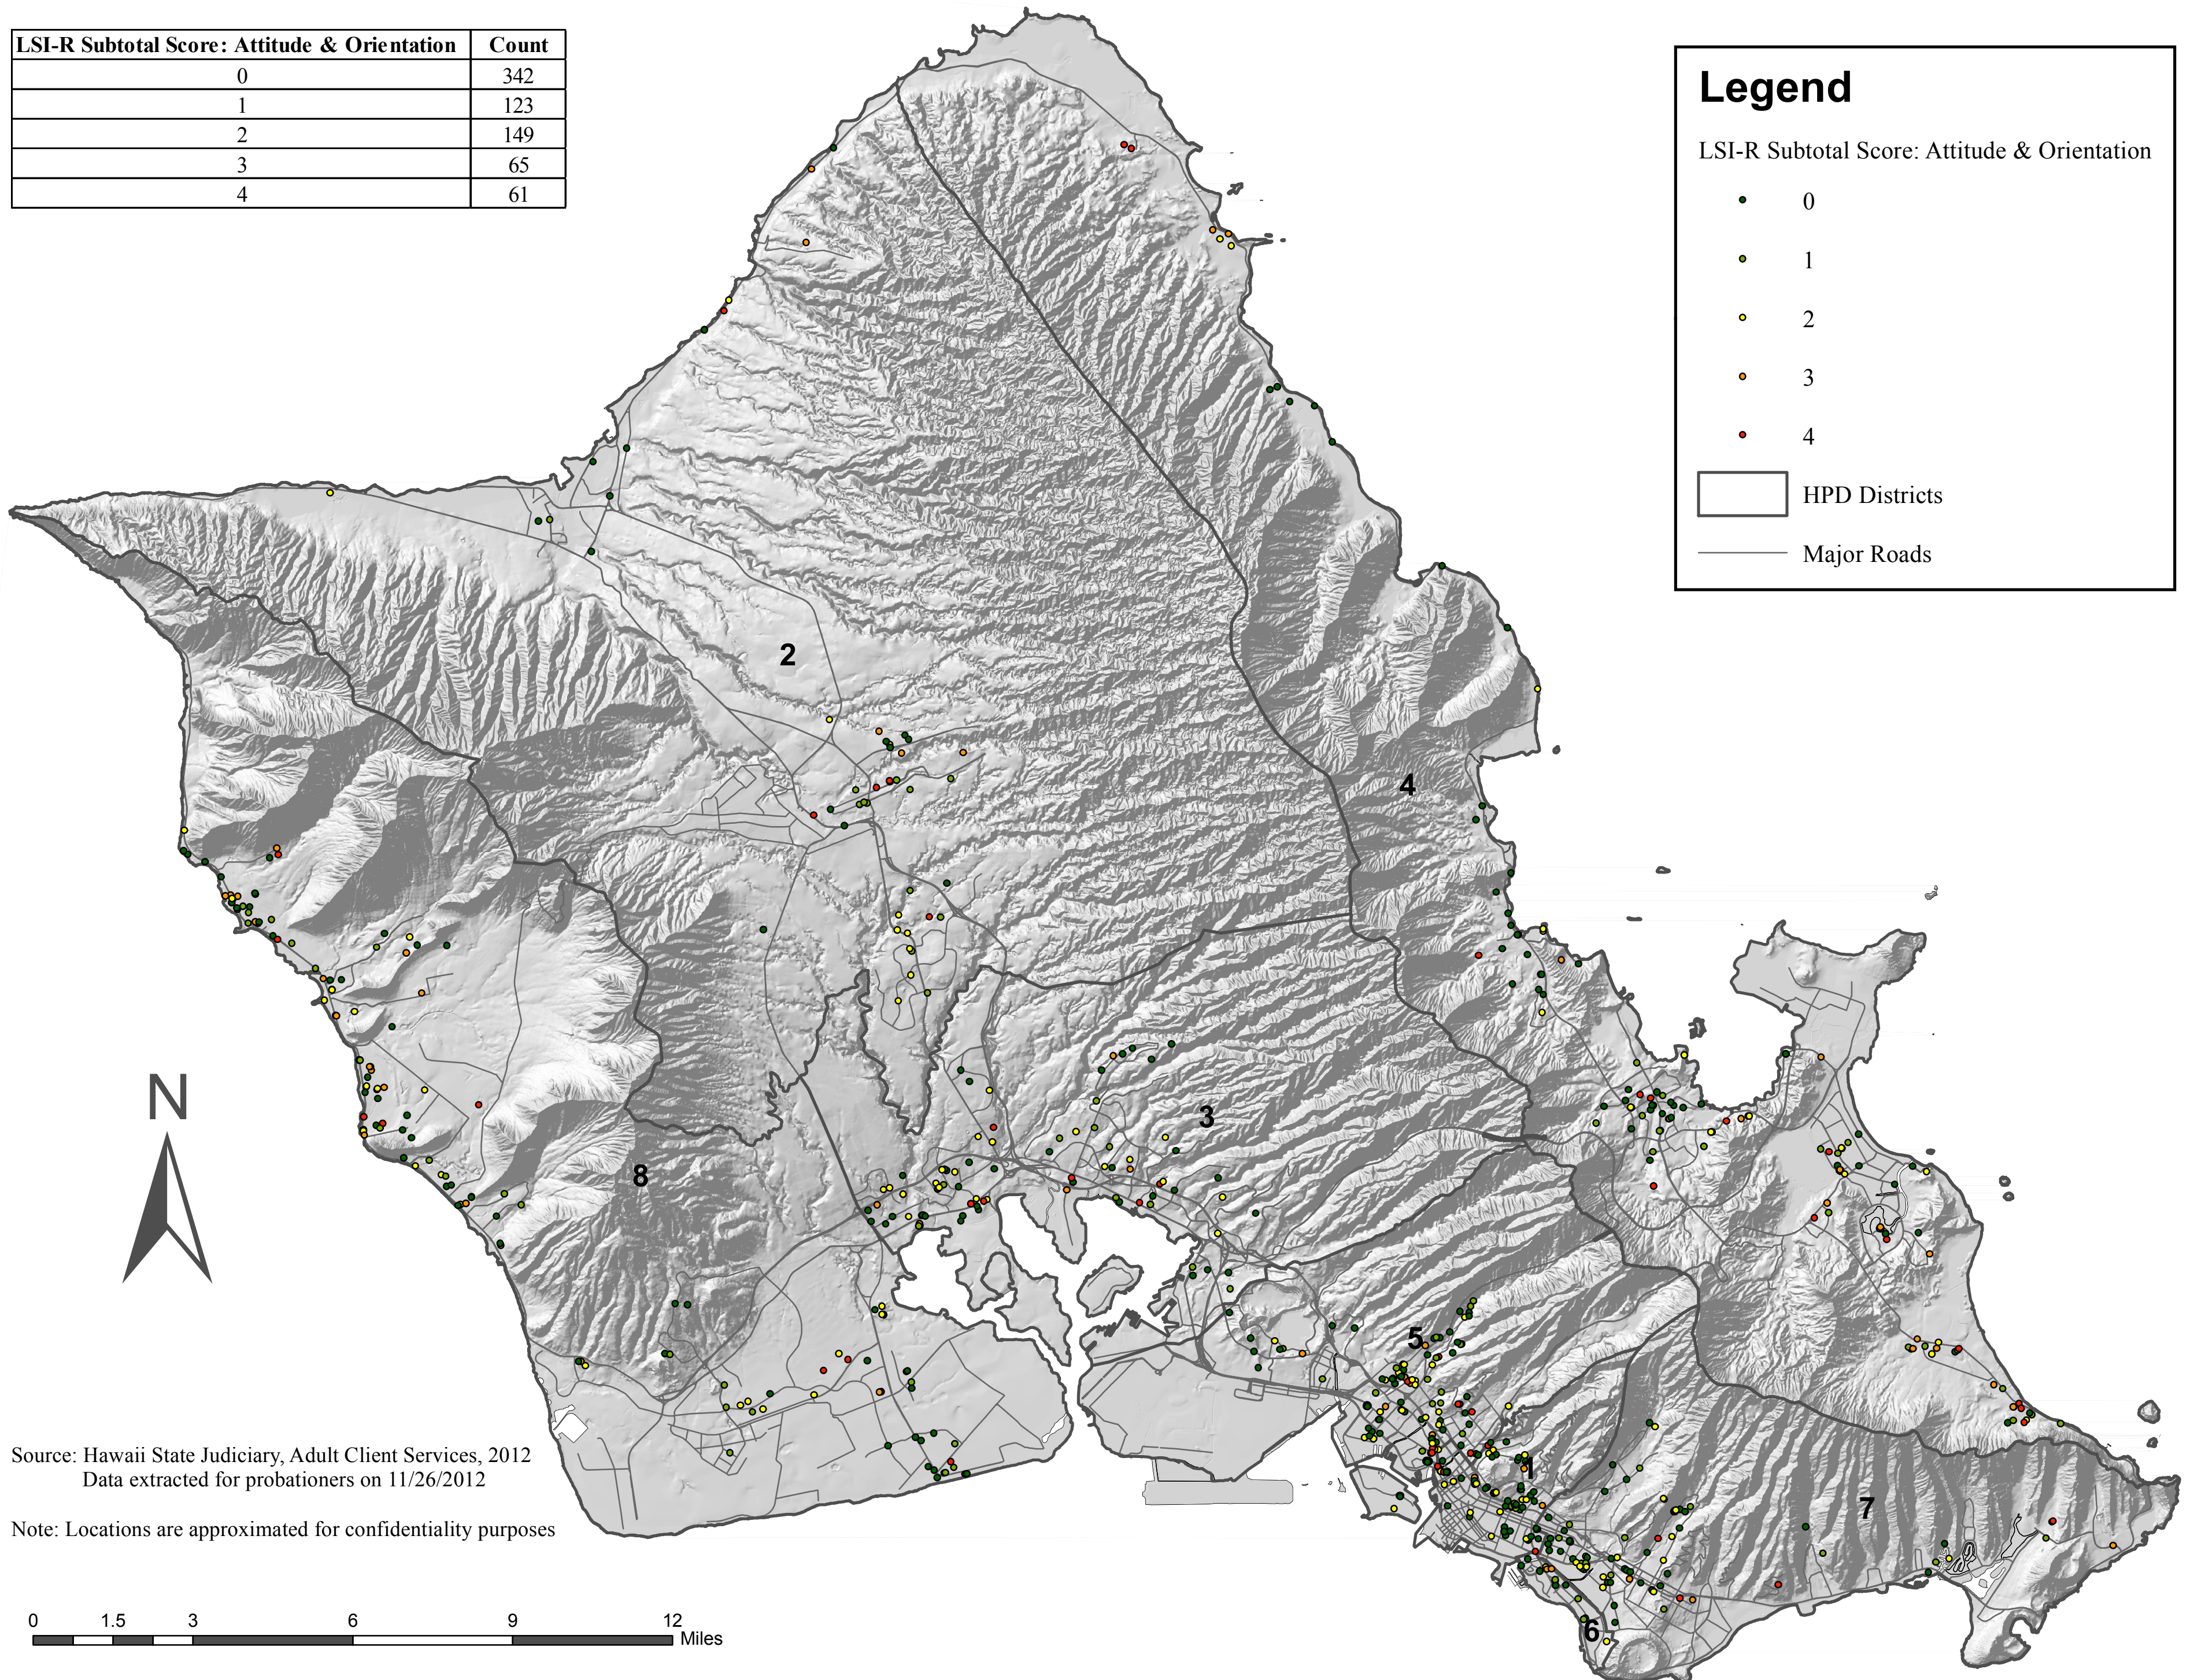

Distribution of Probationers by LSI-R Subtotal Score: Attitude & Orientation

LSI-R Subtotal Score: Attitude & Orientation	Count
0	342
1	123
2	149
3	65
4	61

Legend

LSI-R Subtotal Score: Attitude & Orientation

- 0
- 1
- 2
- 3
- 4

HPD Districts
 Major Roads

Source: Hawaii State Judiciary, Adult Client Services, 2012
 Data extracted for probationers on 11/26/2012

Note: Locations are approximated for confidentiality purposes