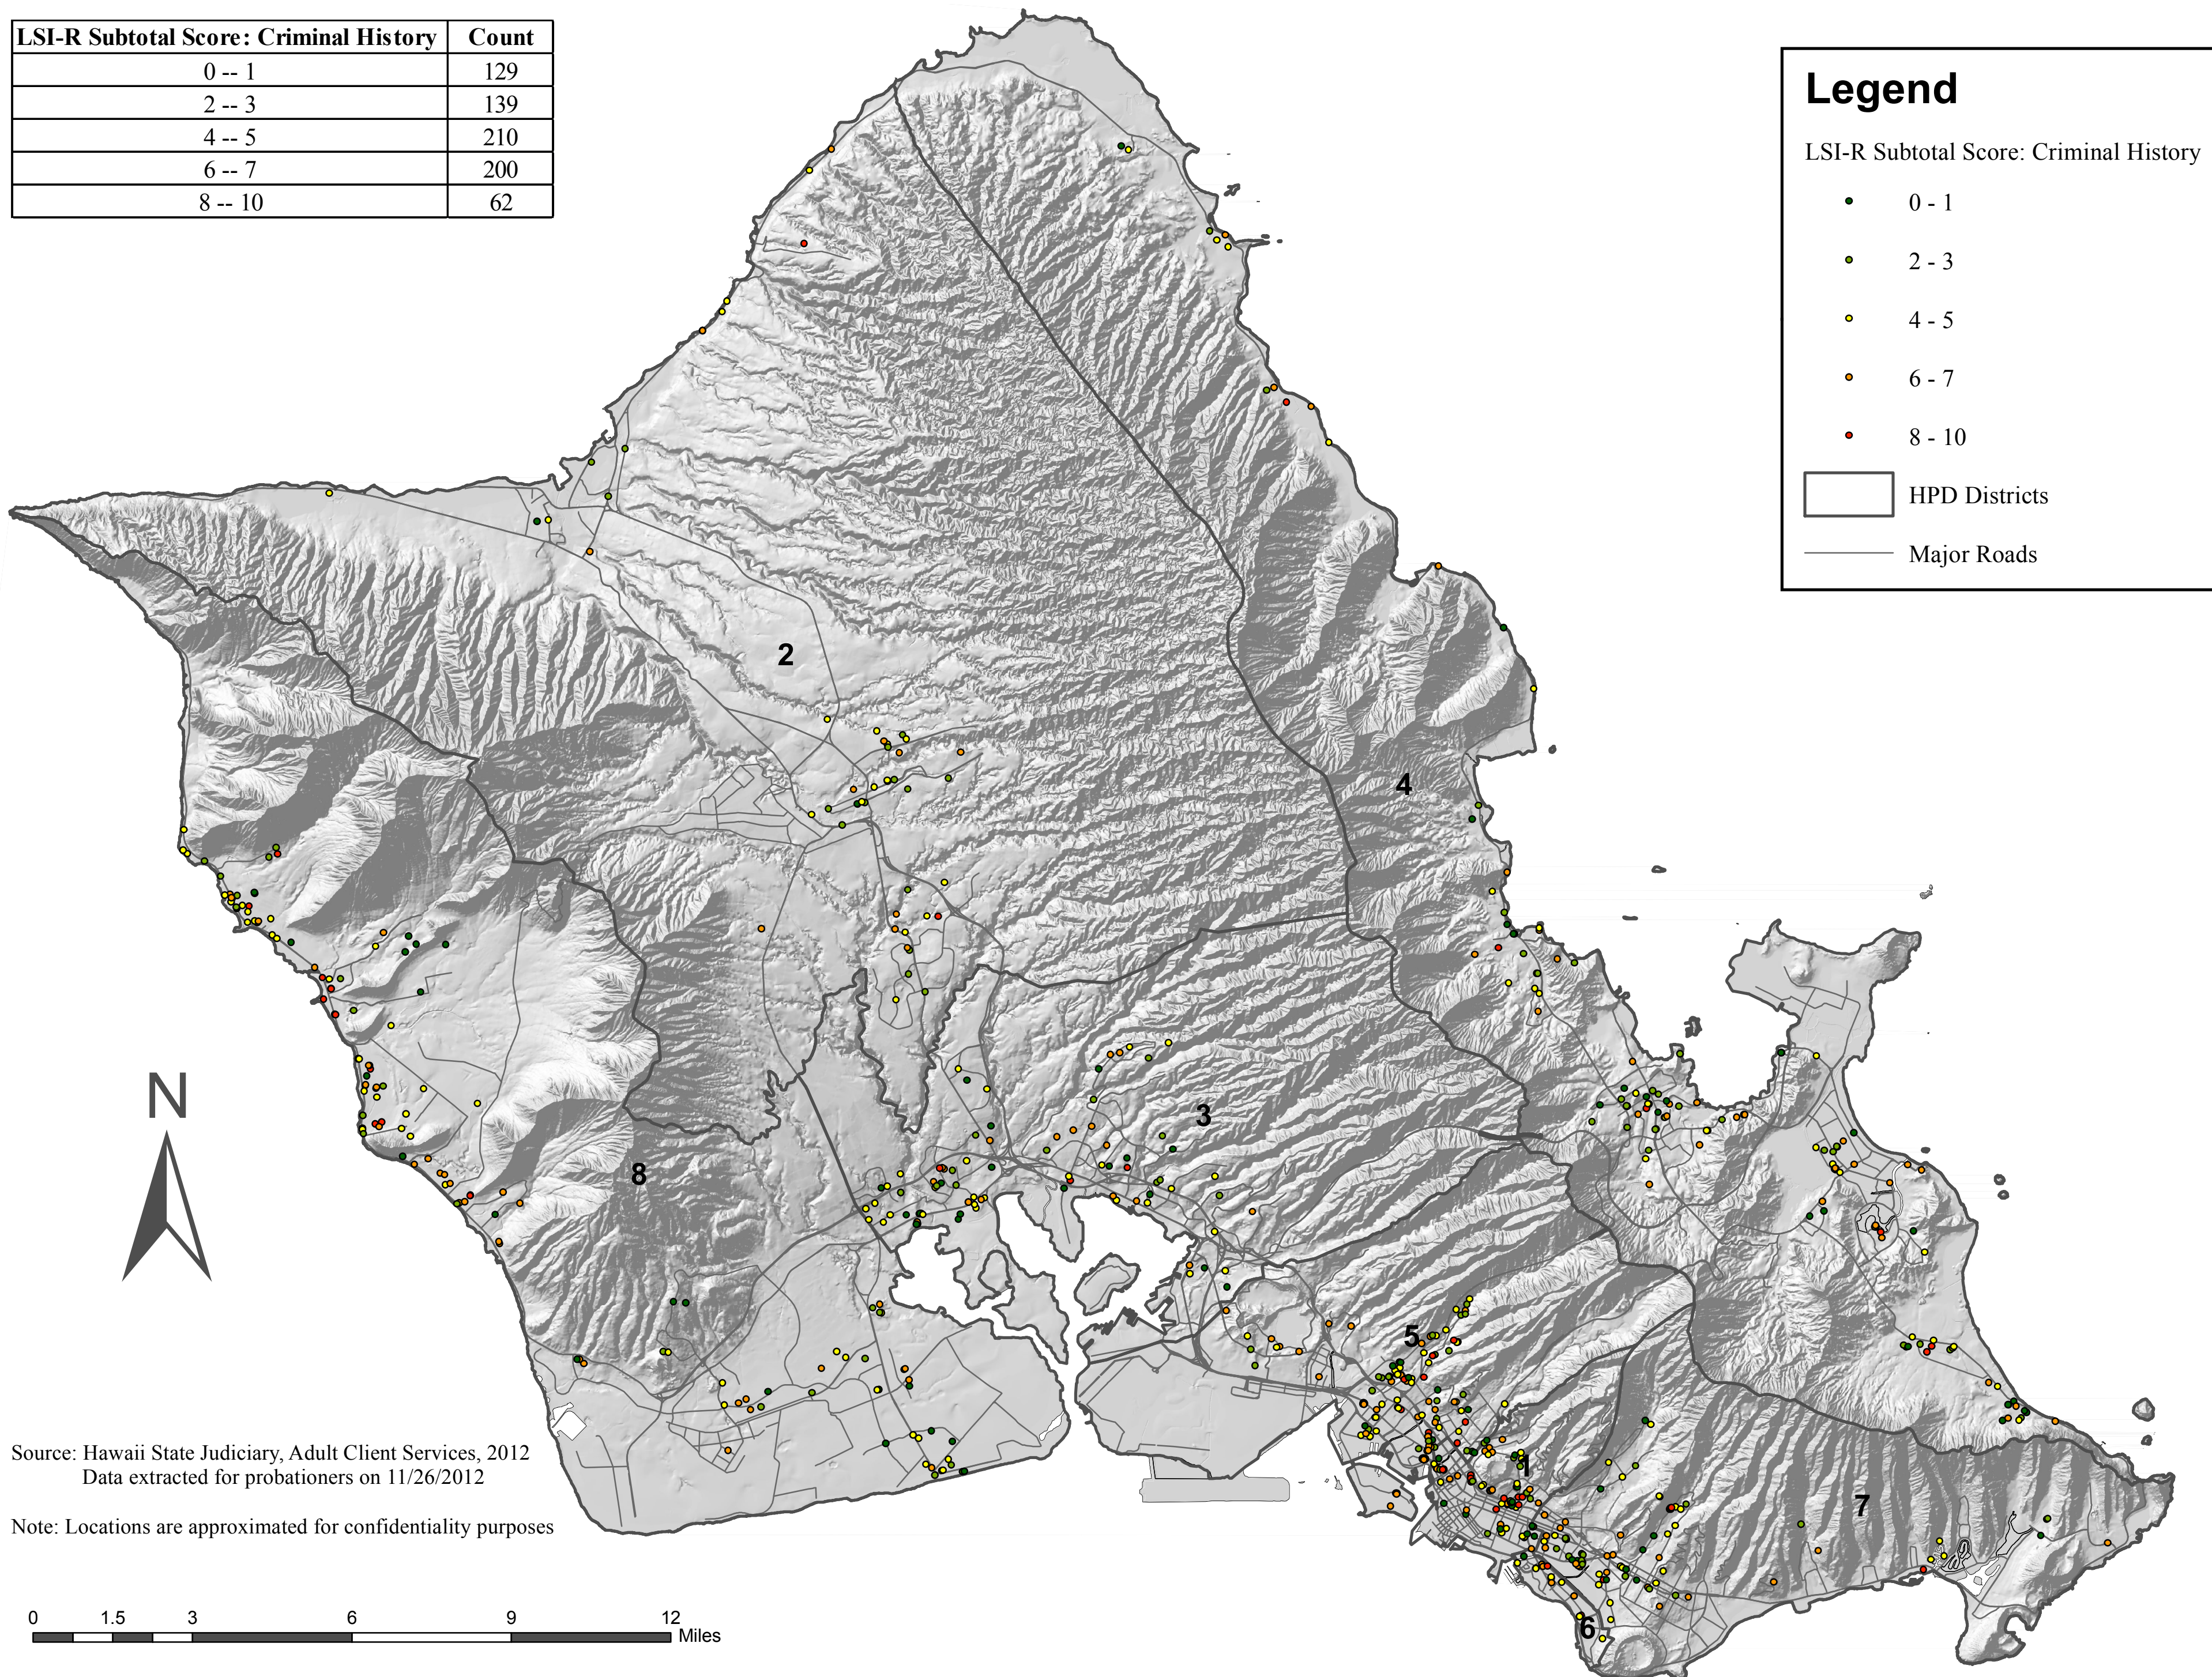

# Distribution of Probationers by LSI-R Subtotal Score: Criminal History

LSI-R Subtotal Score: Criminal History	Count
0 -- 1	129
2 -- 3	139
4 -- 5	210
6 -- 7	200
8 -- 10	62

## Legend

LSI-R Subtotal Score: Criminal History

- 0 - 1
- 2 - 3
- 4 - 5
- 6 - 7
- 8 - 10

HPD Districts

Major Roads

Source: Hawaii State Judiciary, Adult Client Services, 2012  
Data extracted for probationers on 11/26/2012

Note: Locations are approximated for confidentiality purposes

0 1.5 3 6 9 12 Miles