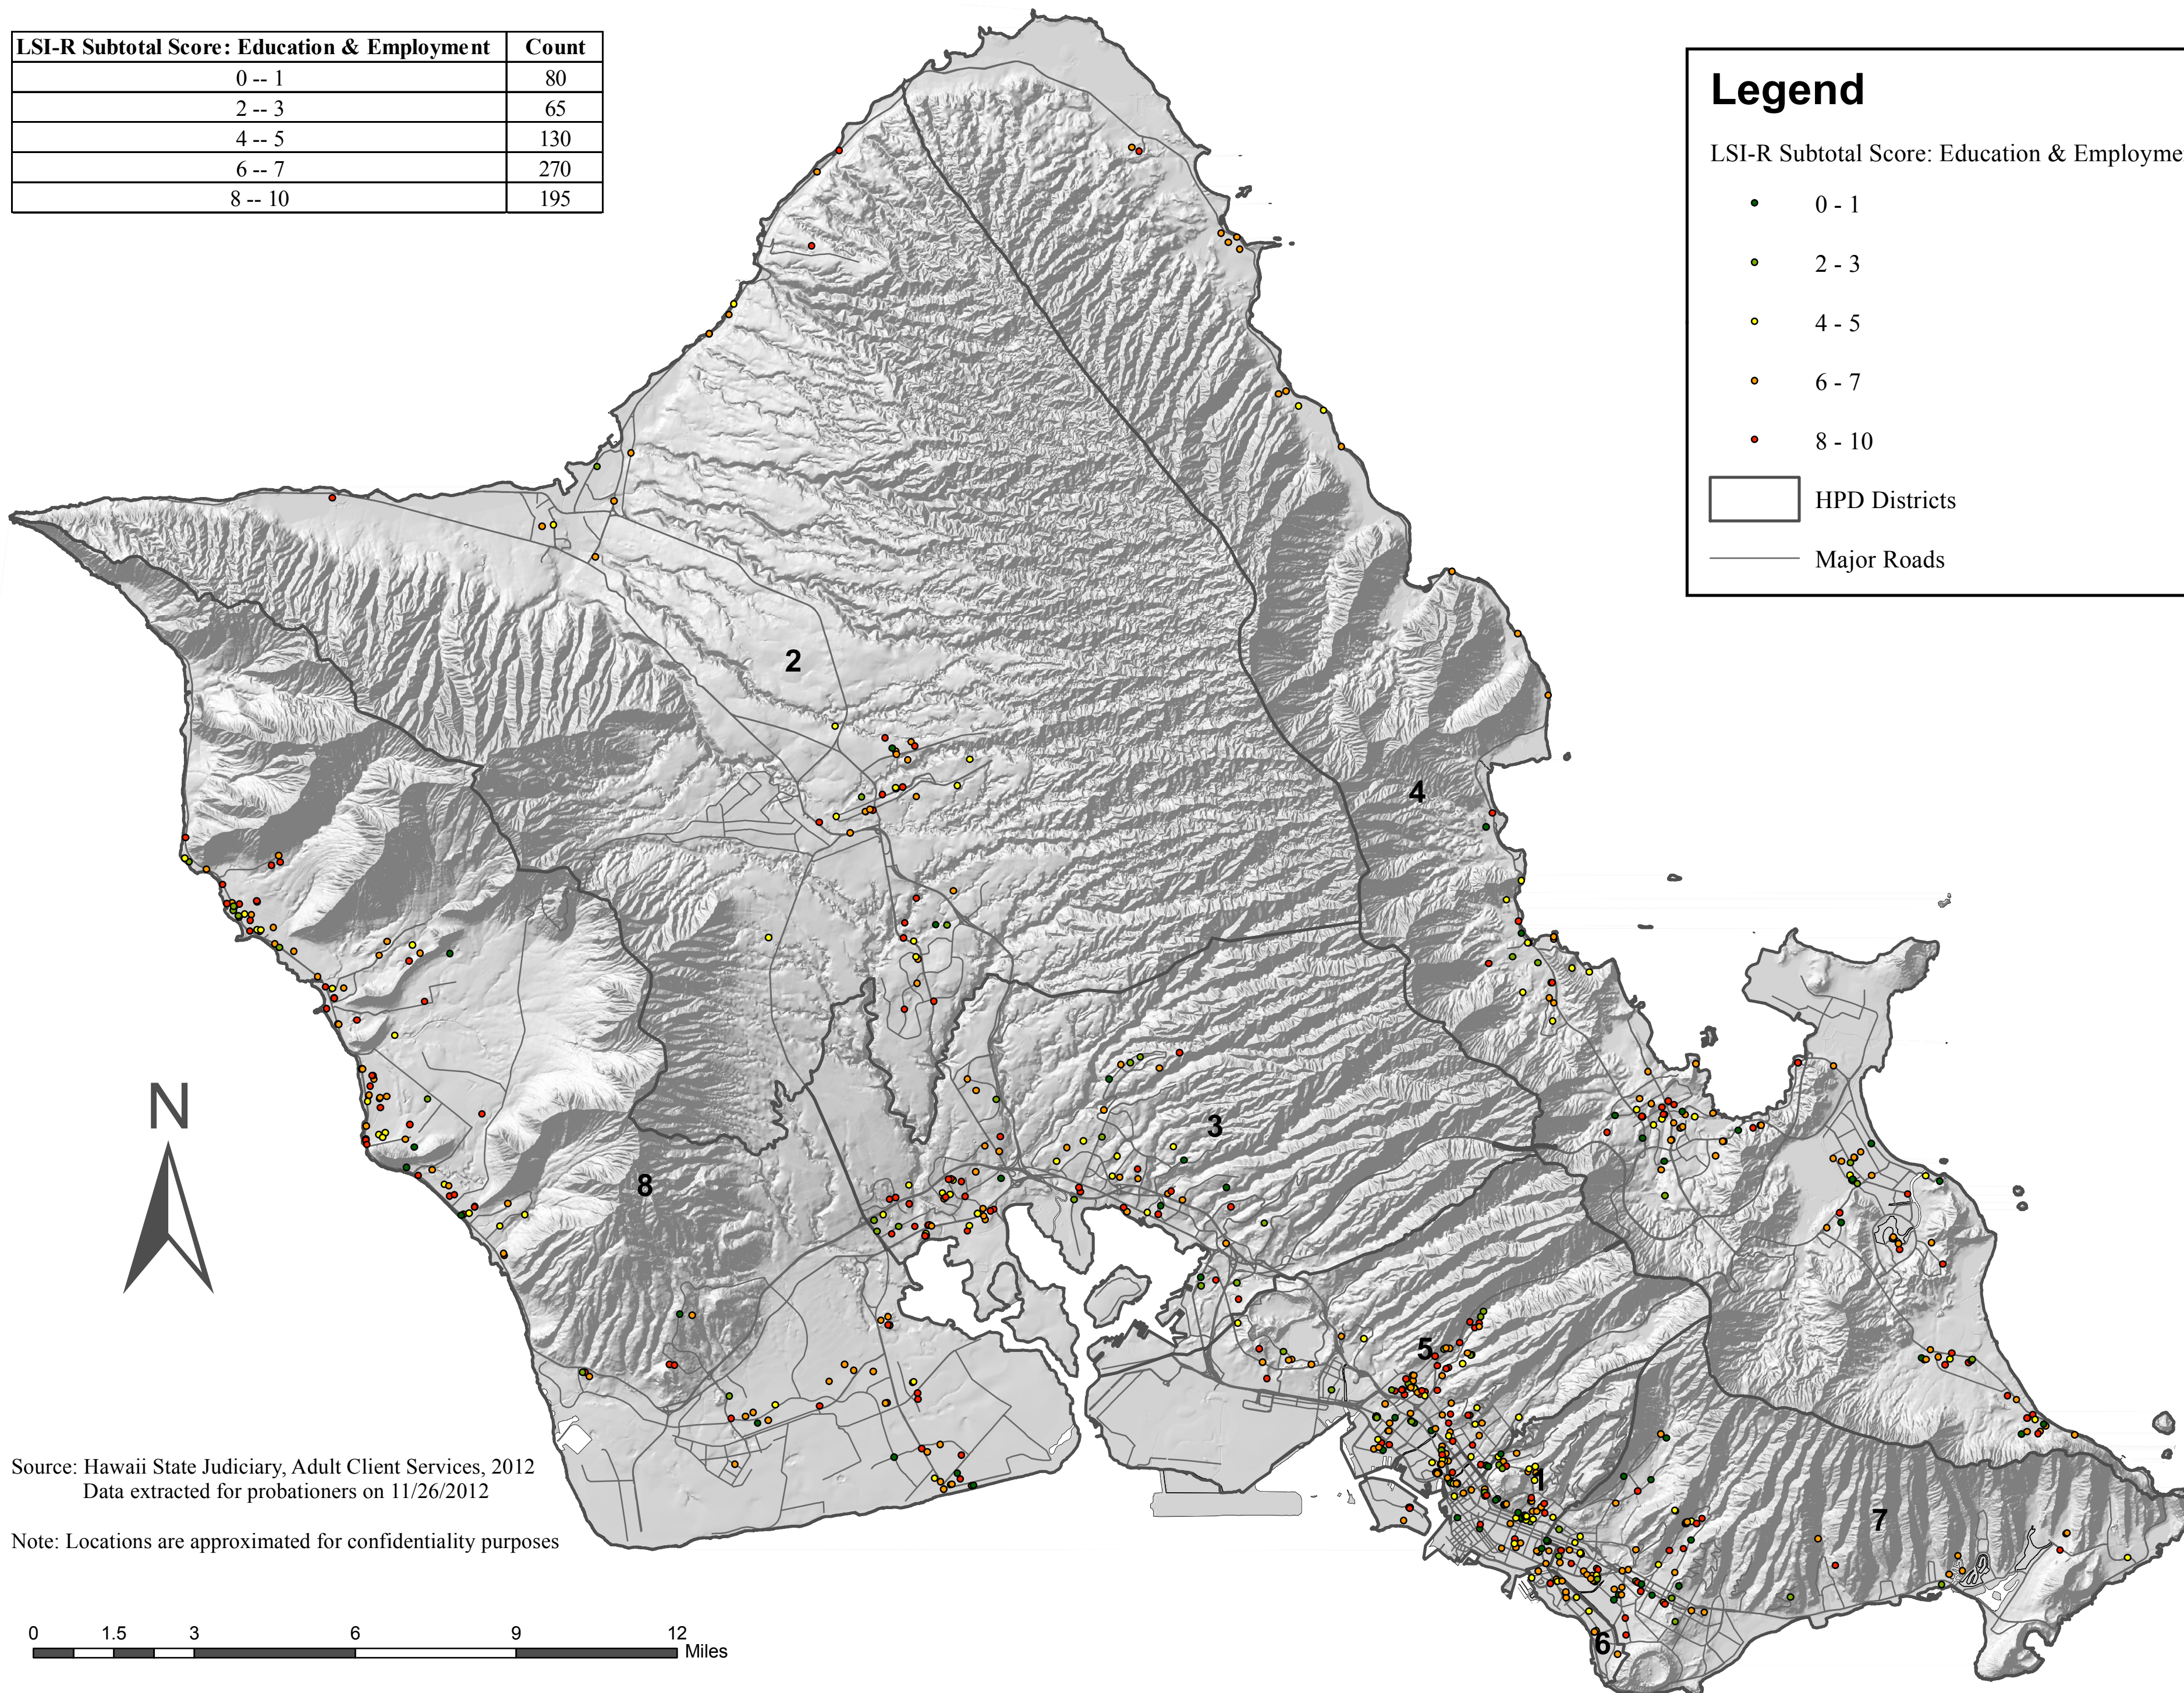

Distribution of Probationers by LSI-R Subtotal Score: Education & Employment

LSI-R Subtotal Score: Education & Employment	Count
0 -- 1	80
2 -- 3	65
4 -- 5	130
6 -- 7	270
8 -- 10	195

Legend

LSI-R Subtotal Score: Education & Employment

- 0 - 1
- 2 - 3
- 4 - 5
- 6 - 7
- 8 - 10

□ HPD Districts

— Major Roads

Source: Hawaii State Judiciary, Adult Client Services, 2012
 Data extracted for probationers on 11/26/2012

Note: Locations are approximated for confidentiality purposes