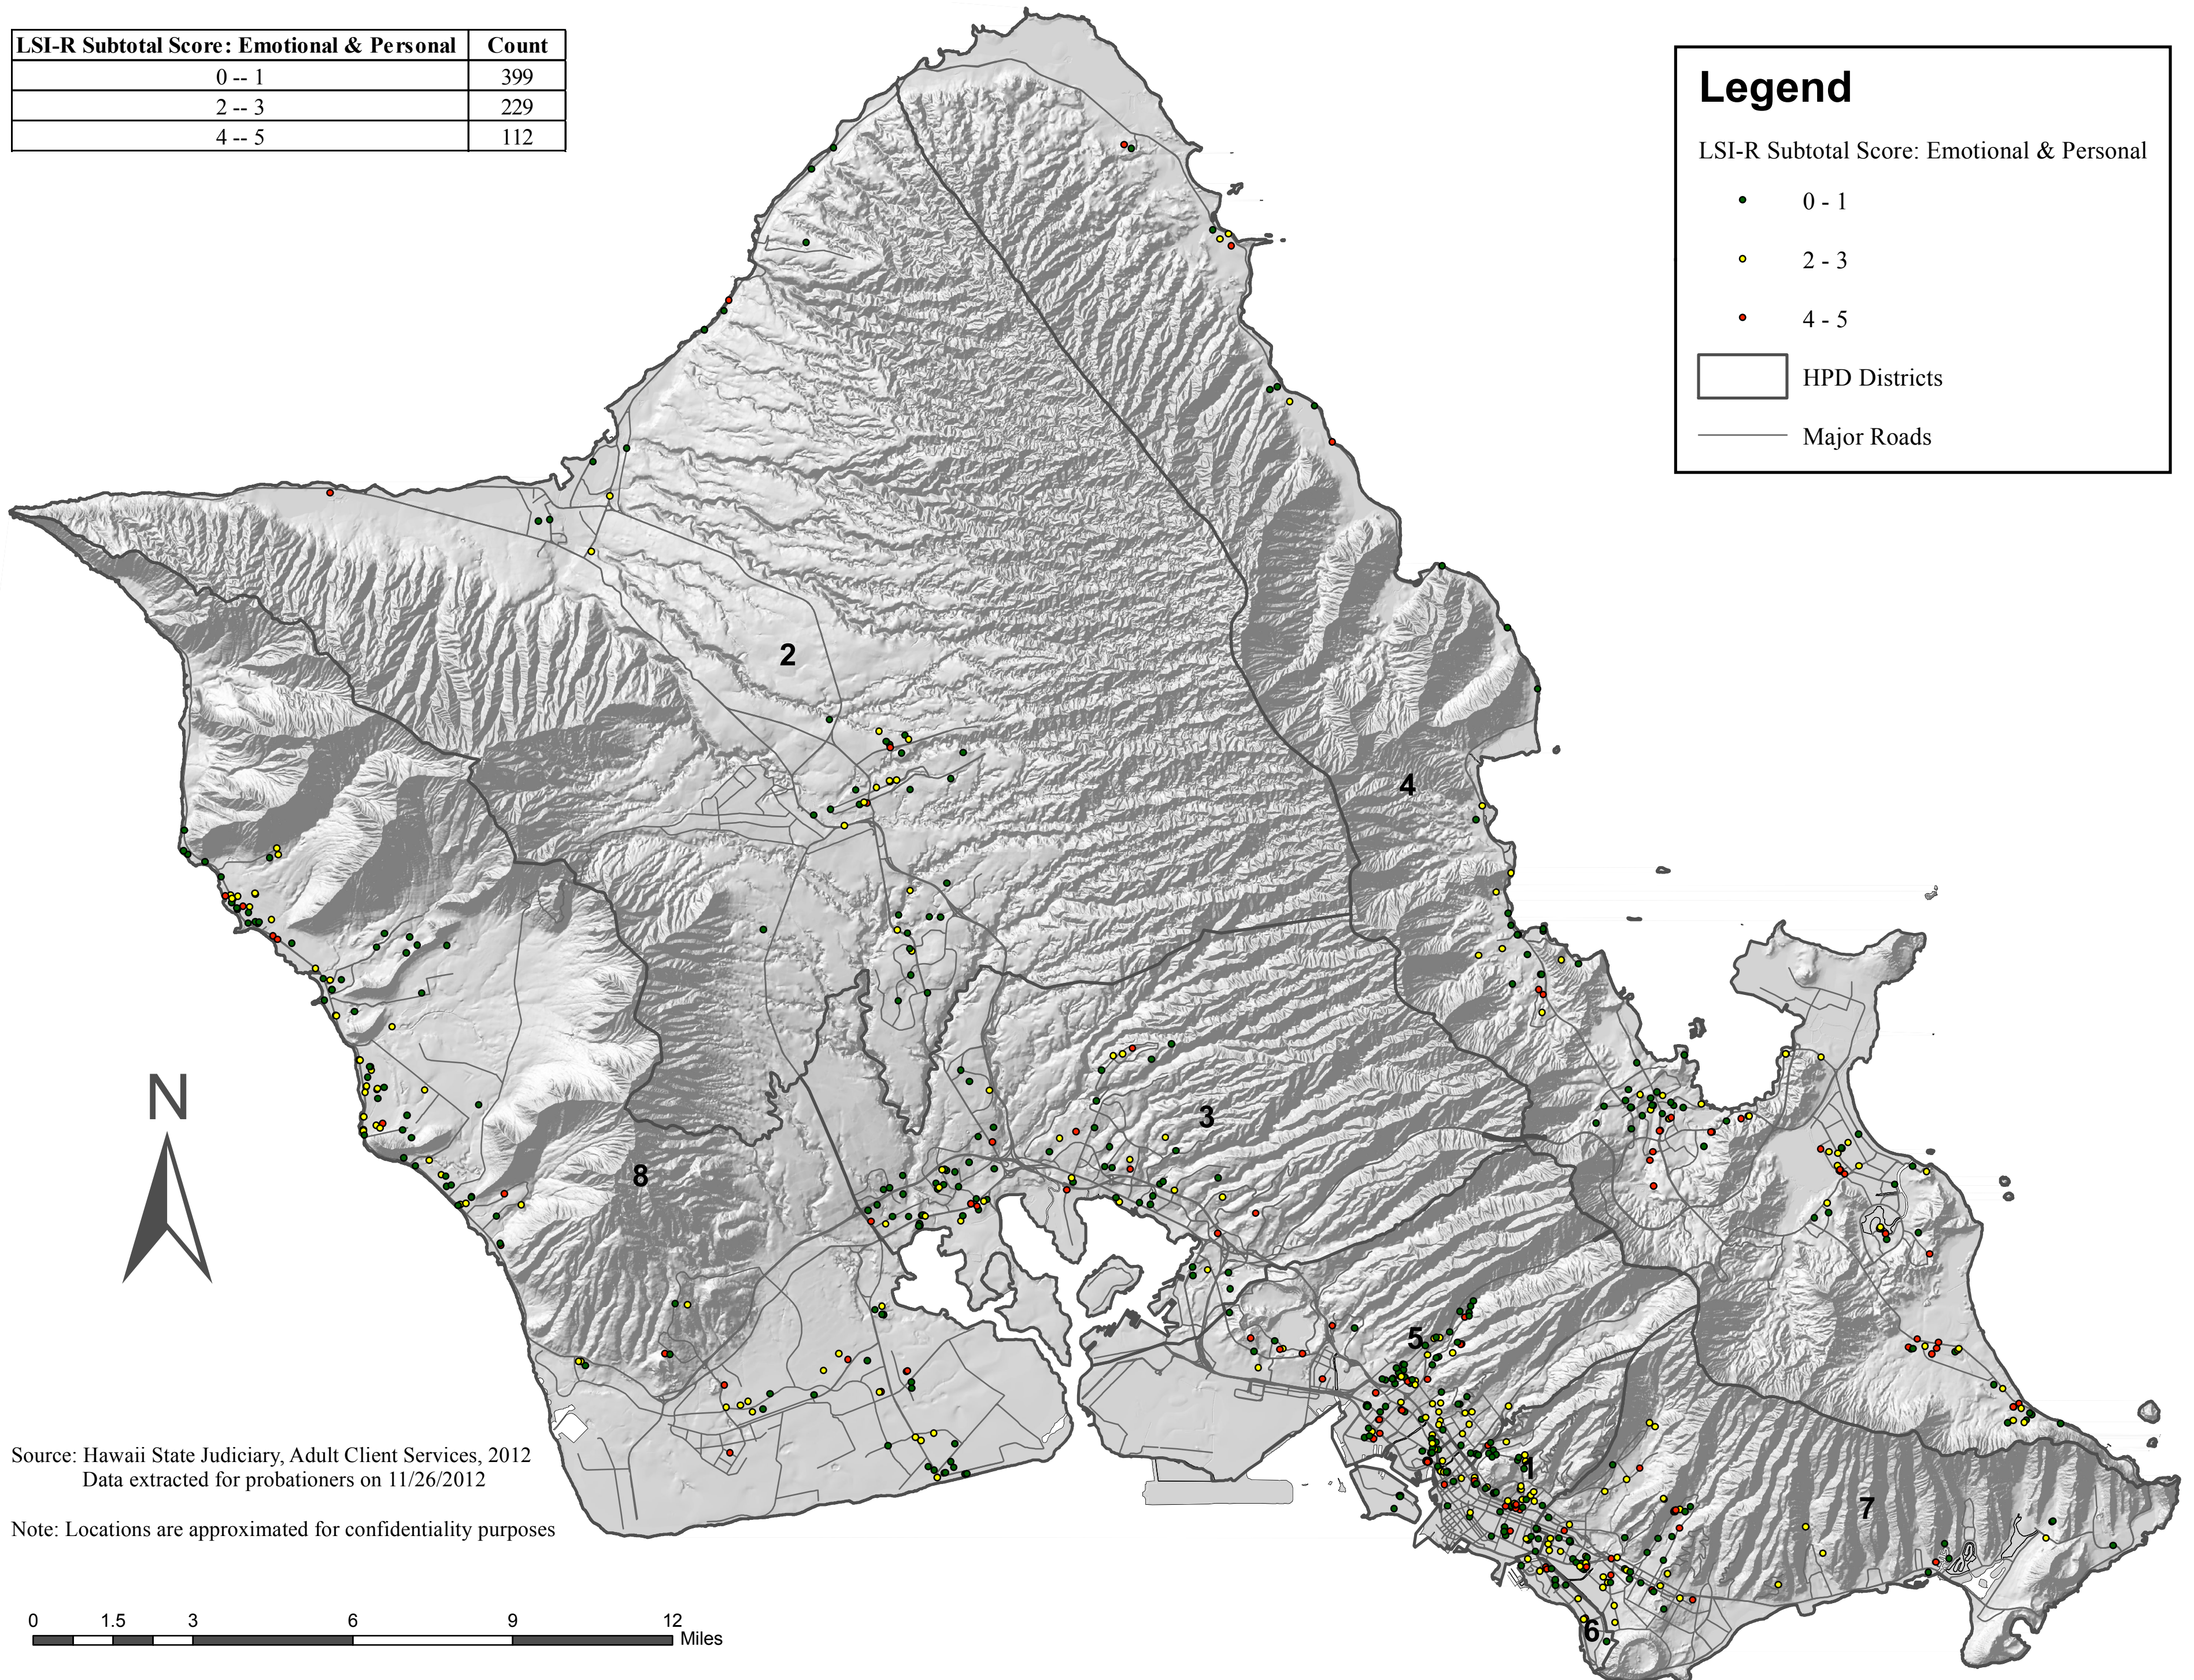

Distribution of Probationers by LSI-R Subtotal Score: Emotional & Personal

LSI-R Subtotal Score: Emotional & Personal	Count
0 -- 1	399
2 -- 3	229
4 -- 5	112

Legend

LSI-R Subtotal Score: Emotional & Personal

- 0 - 1
- 2 - 3
- 4 - 5

□ HPD Districts

— Major Roads

Source: Hawaii State Judiciary, Adult Client Services, 2012
 Data extracted for probationers on 11/26/2012

Note: Locations are approximated for confidentiality purposes