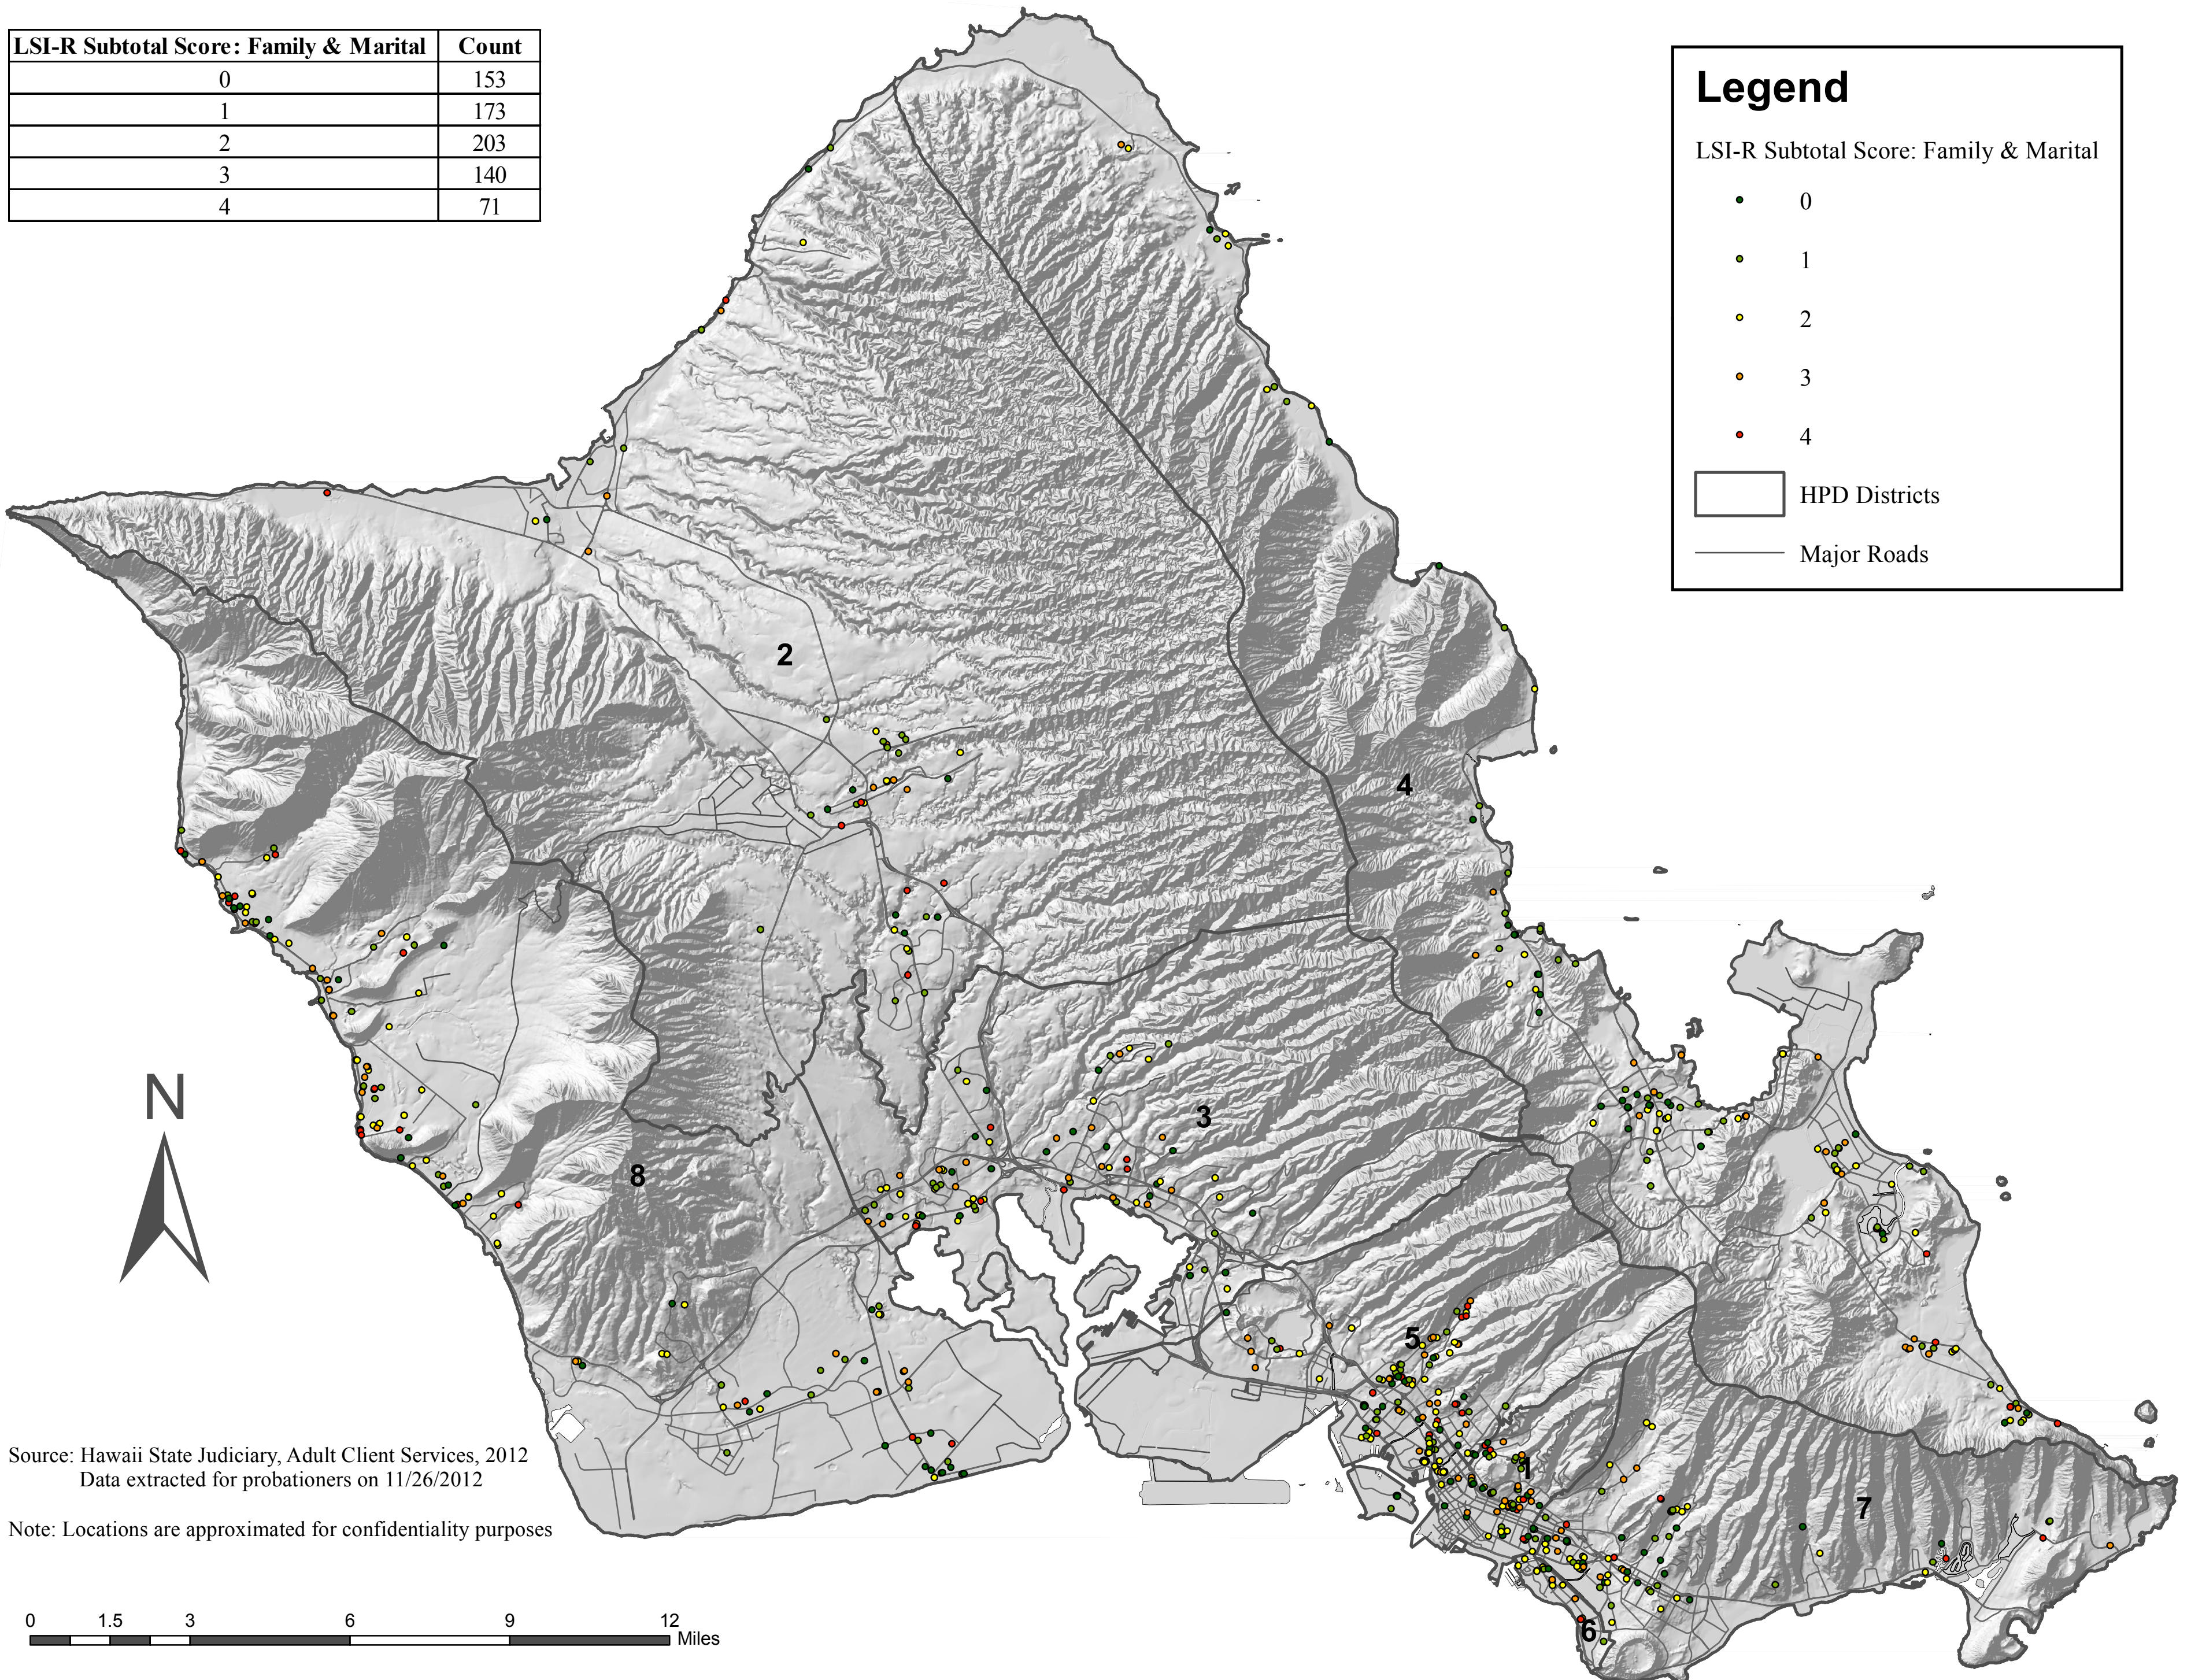

# Distribution of Probationers by LSI-R Subtotal Score: Family & Marital

LSI-R Subtotal Score: Family & Marital	Count
0	153
1	173
2	203
3	140
4	71

**Legend**

LSI-R Subtotal Score: Family & Marital

- 0
- 1
- 2
- 3
- 4

HPD Districts  
 Major Roads

Source: Hawaii State Judiciary, Adult Client Services, 2012  
 Data extracted for probationers on 11/26/2012

Note: Locations are approximated for confidentiality purposes