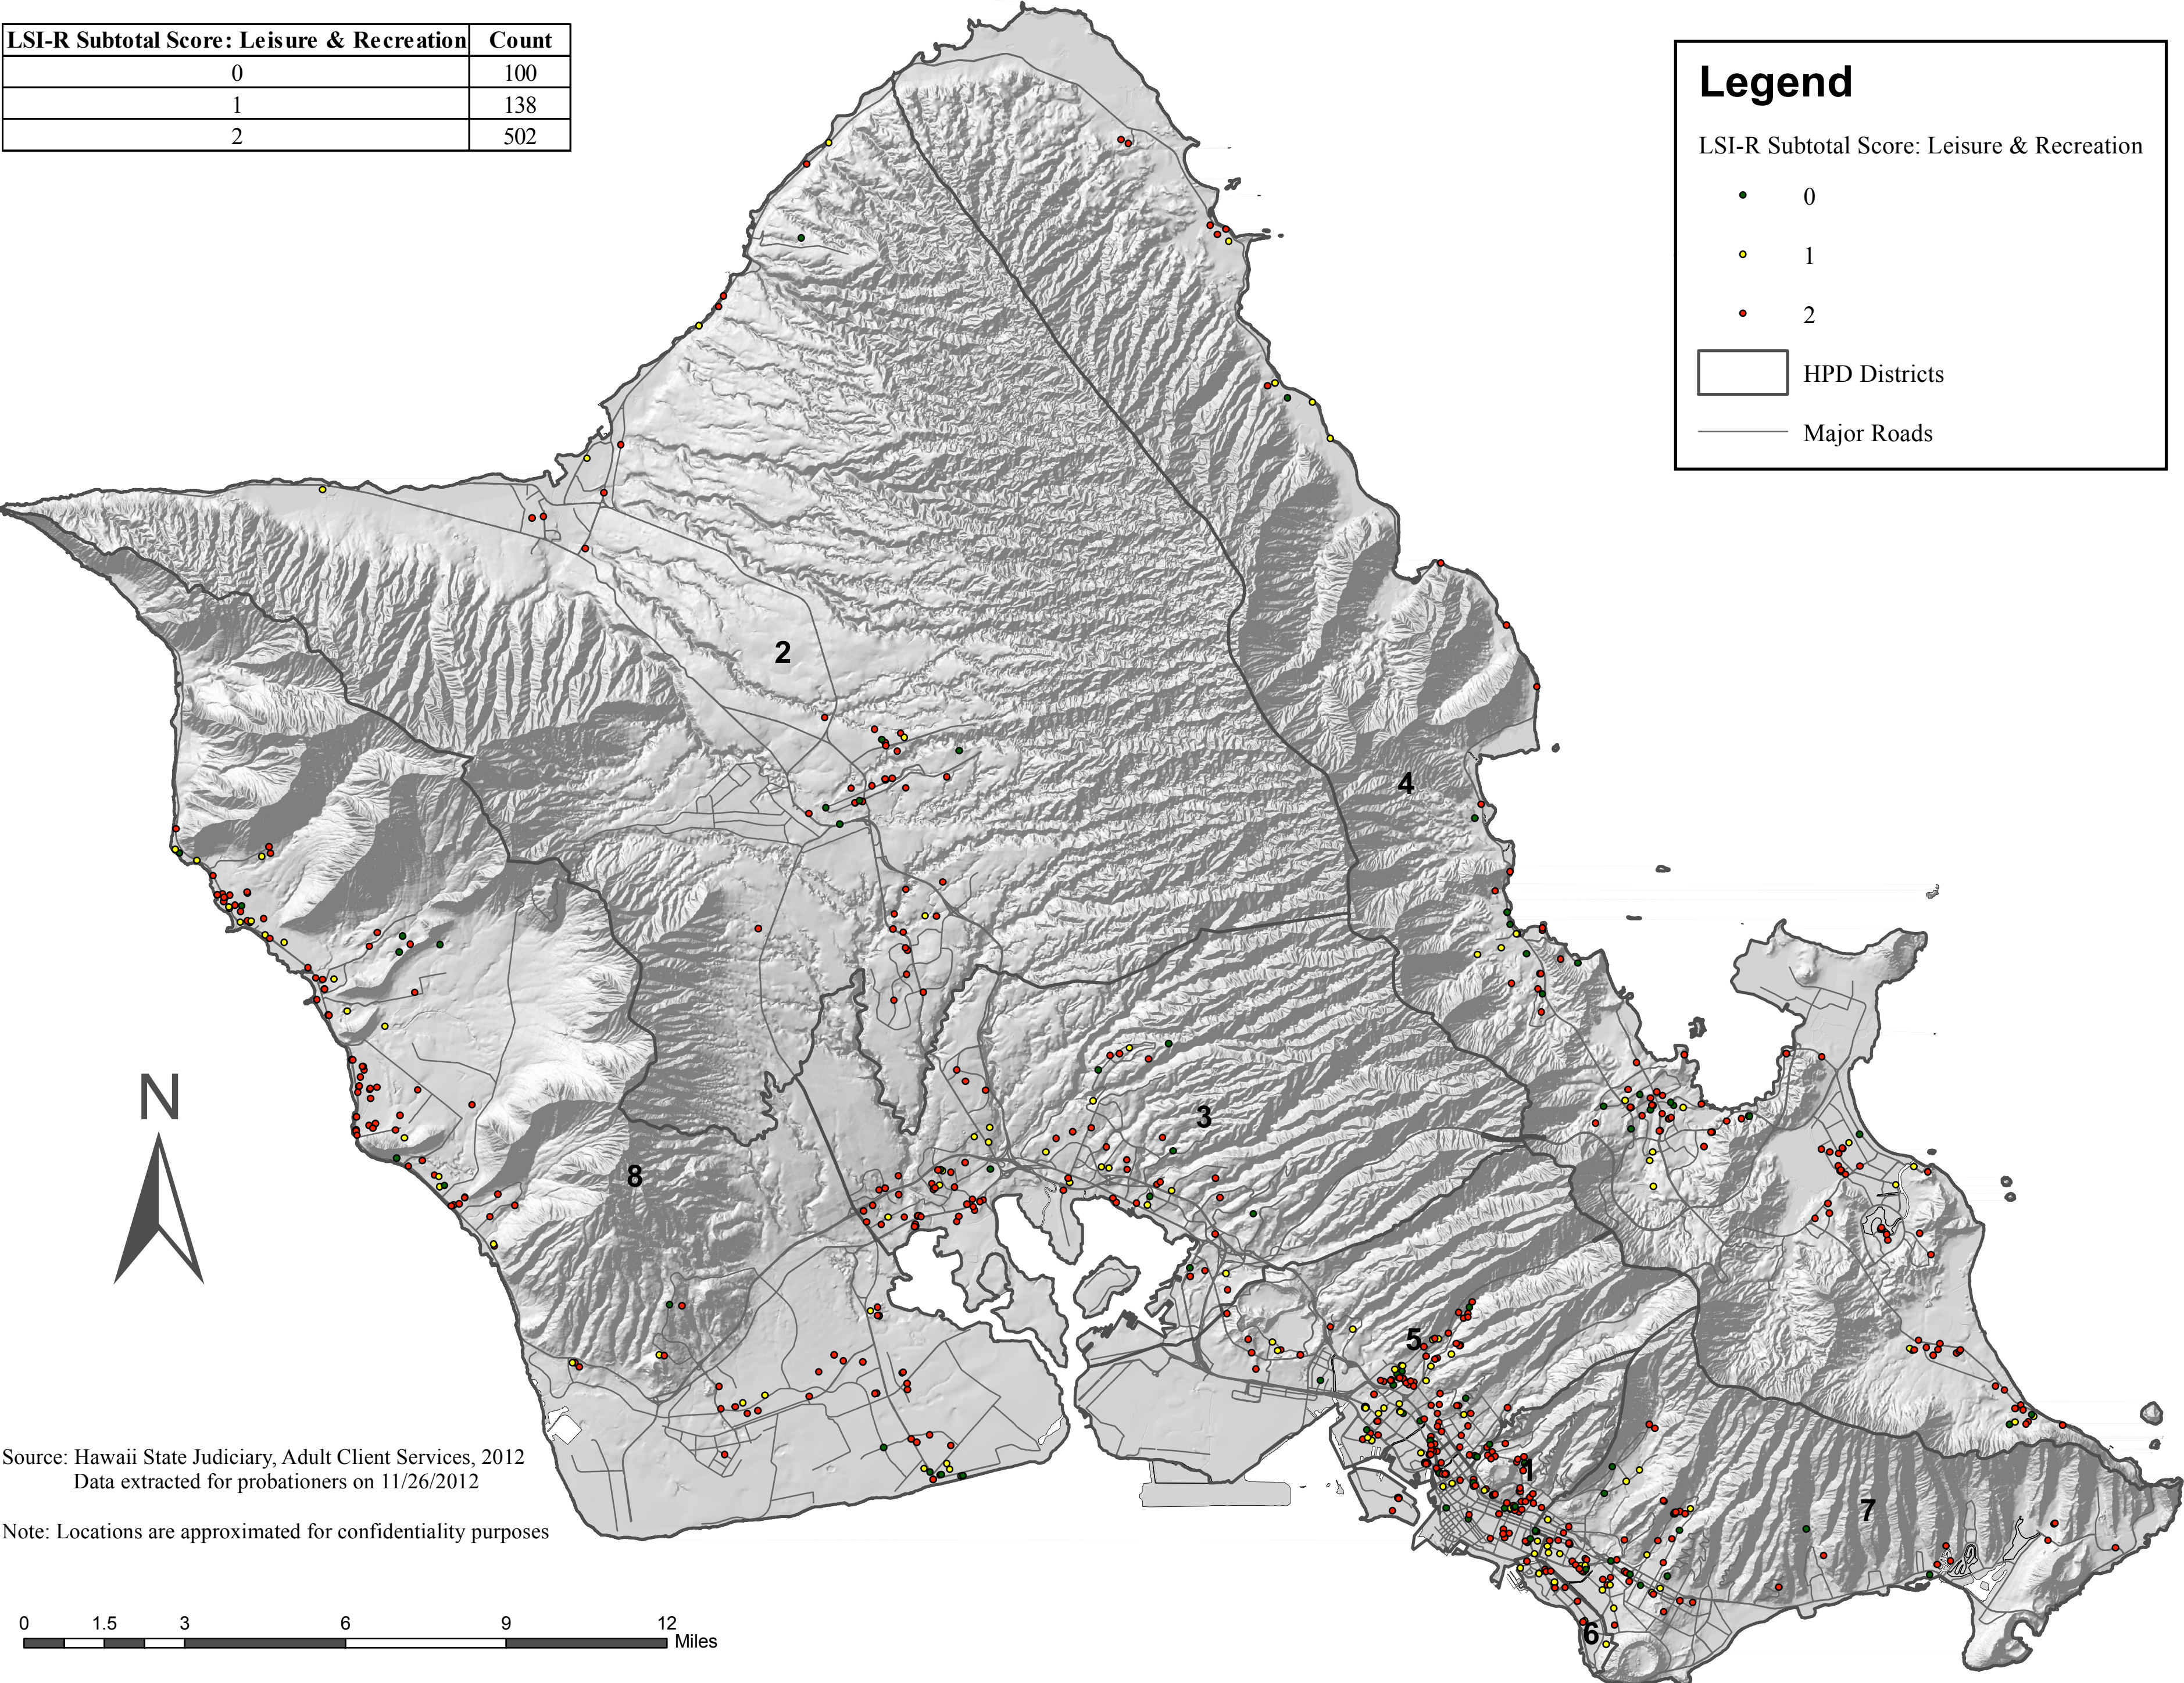

Distribution of Probationers by LSI-R Subtotal Score: Leisure & Recreation

LSI-R Subtotal Score: Leisure & Recreation	Count
0	100
1	138
2	502

Legend

LSI-R Subtotal Score: Leisure & Recreation

- 0
- 1
- 2

HPD Districts
 Major Roads

Source: Hawaii State Judiciary, Adult Client Services, 2012
 Data extracted for probationers on 11/26/2012

Note: Locations are approximated for confidentiality purposes