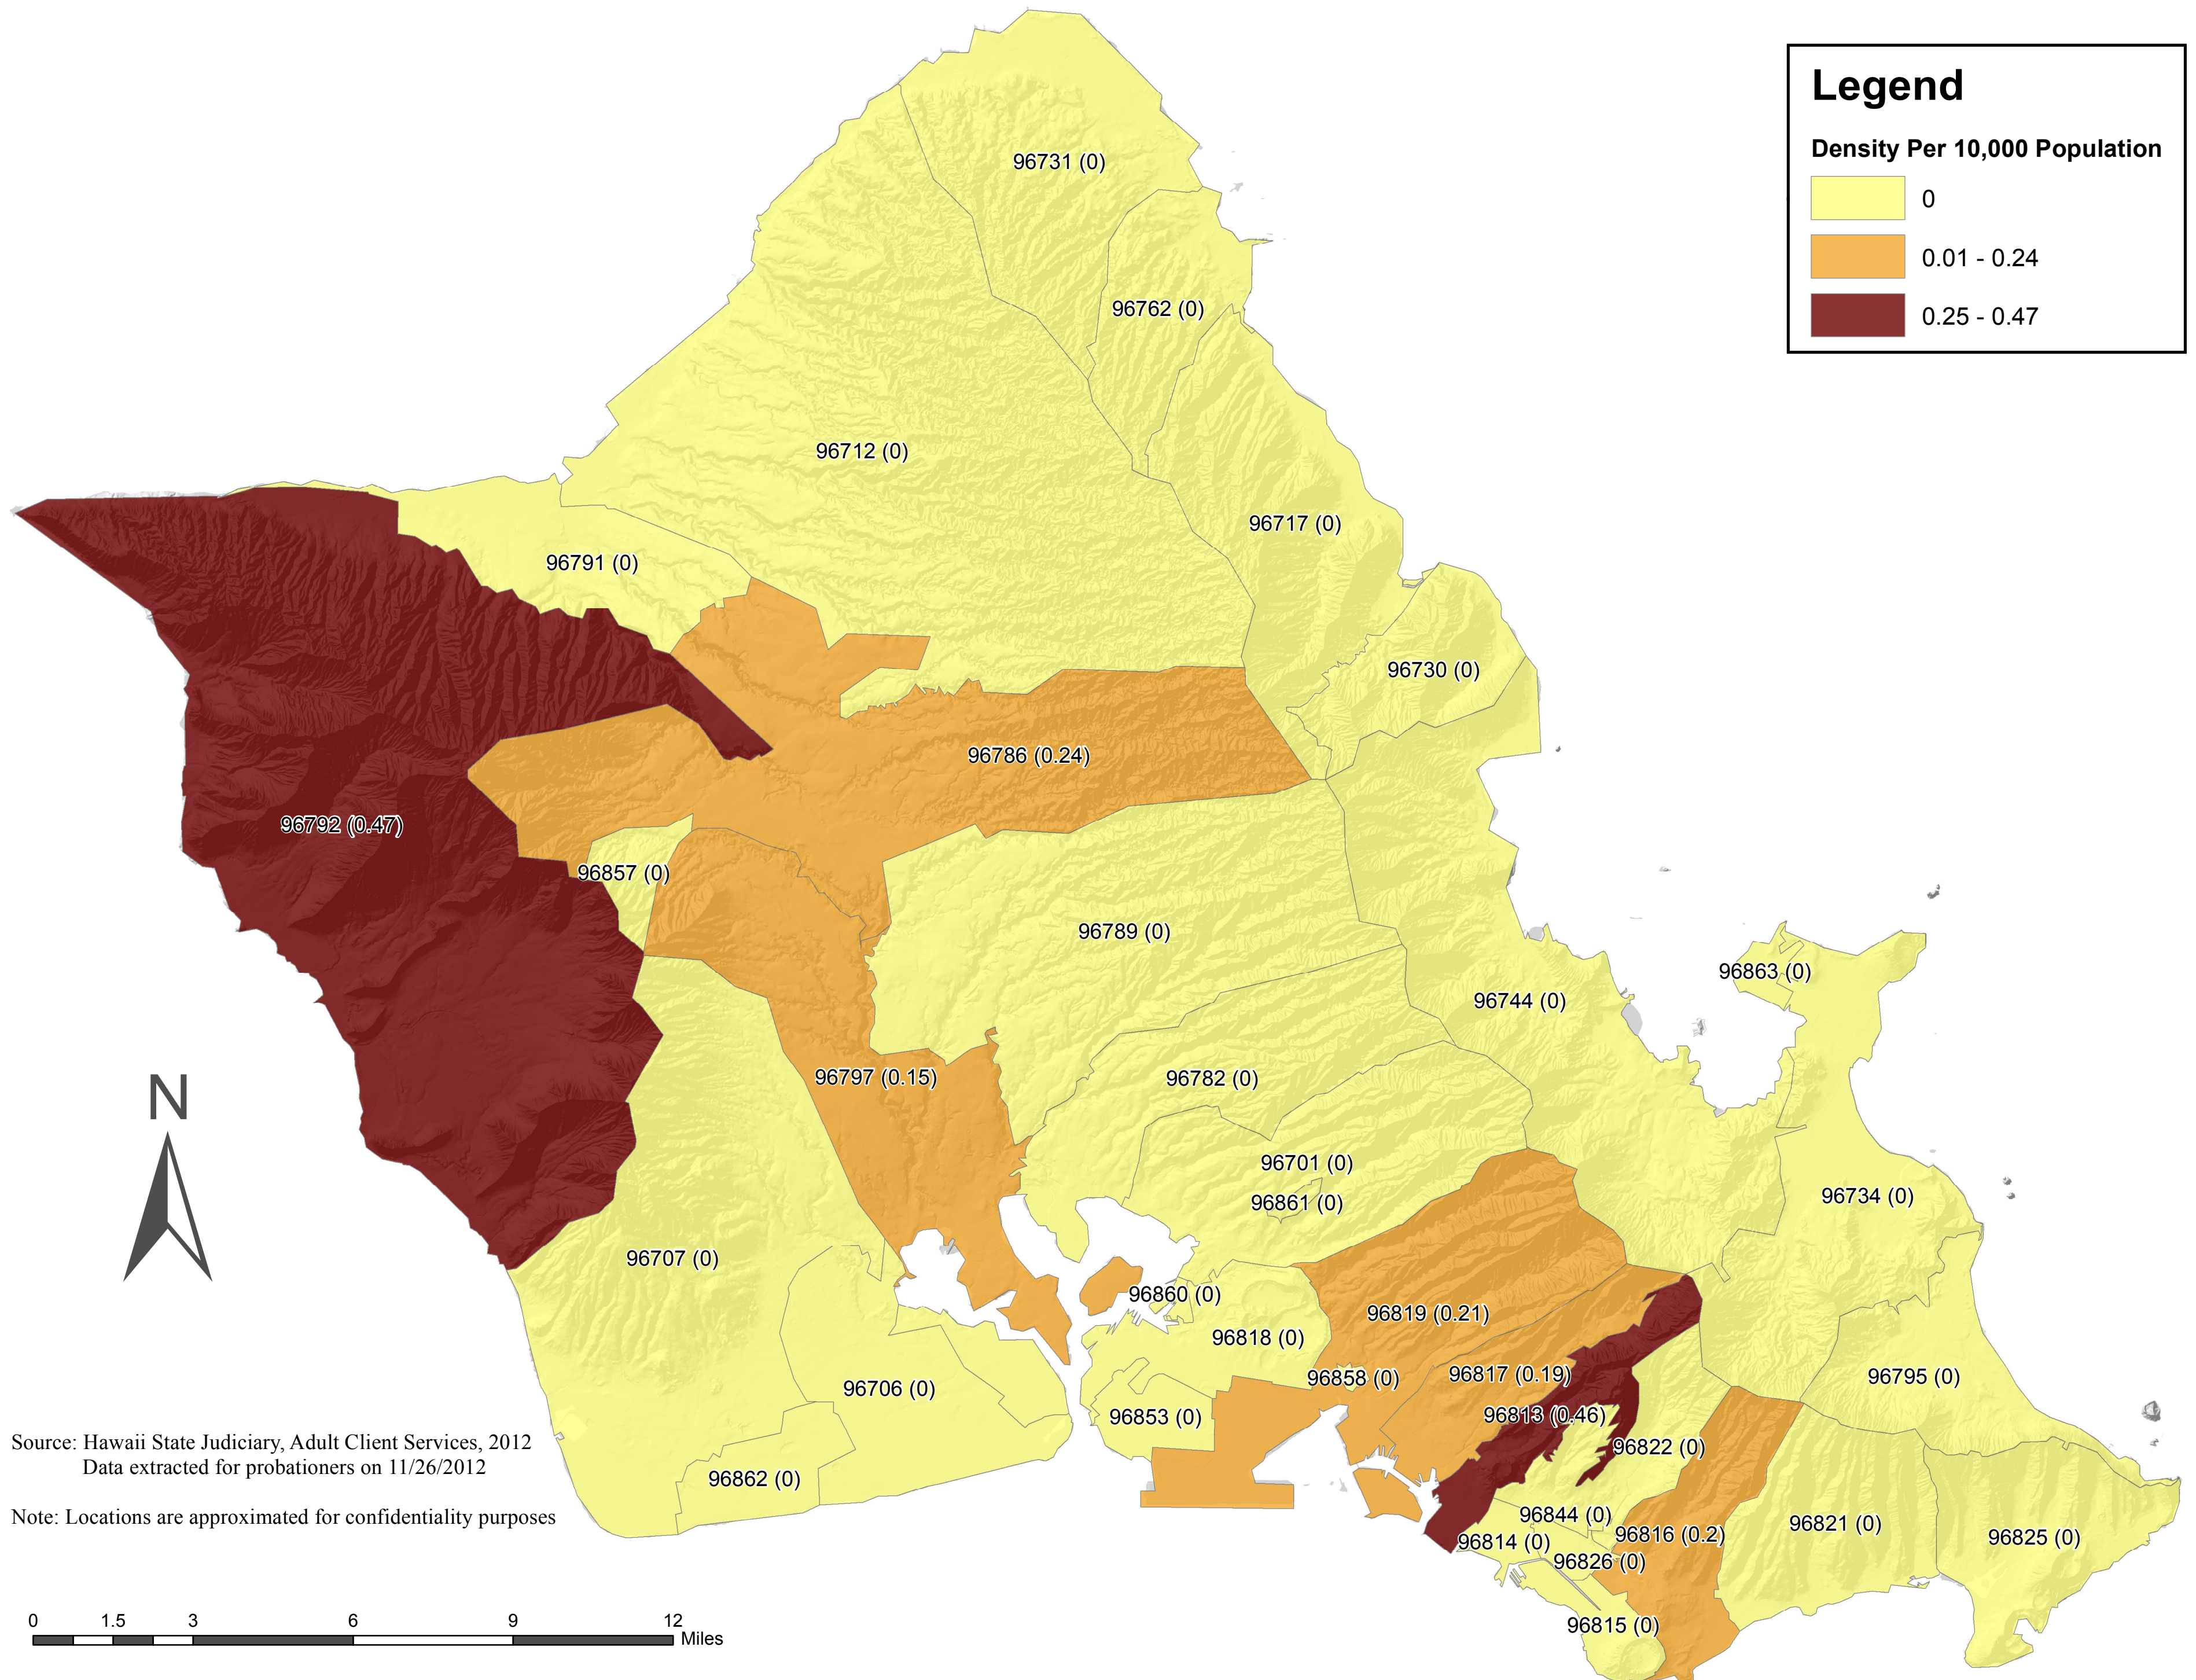

Density of Probationers (Per 10,000 Population) by ZIP Codes: Property Misdemeanor

Source: Hawaii State Judiciary, Adult Client Services, 2012
Data extracted for probationers on 11/26/2012

Note: Locations are approximated for confidentiality purposes

0 1.5 3 6 9 12 Miles