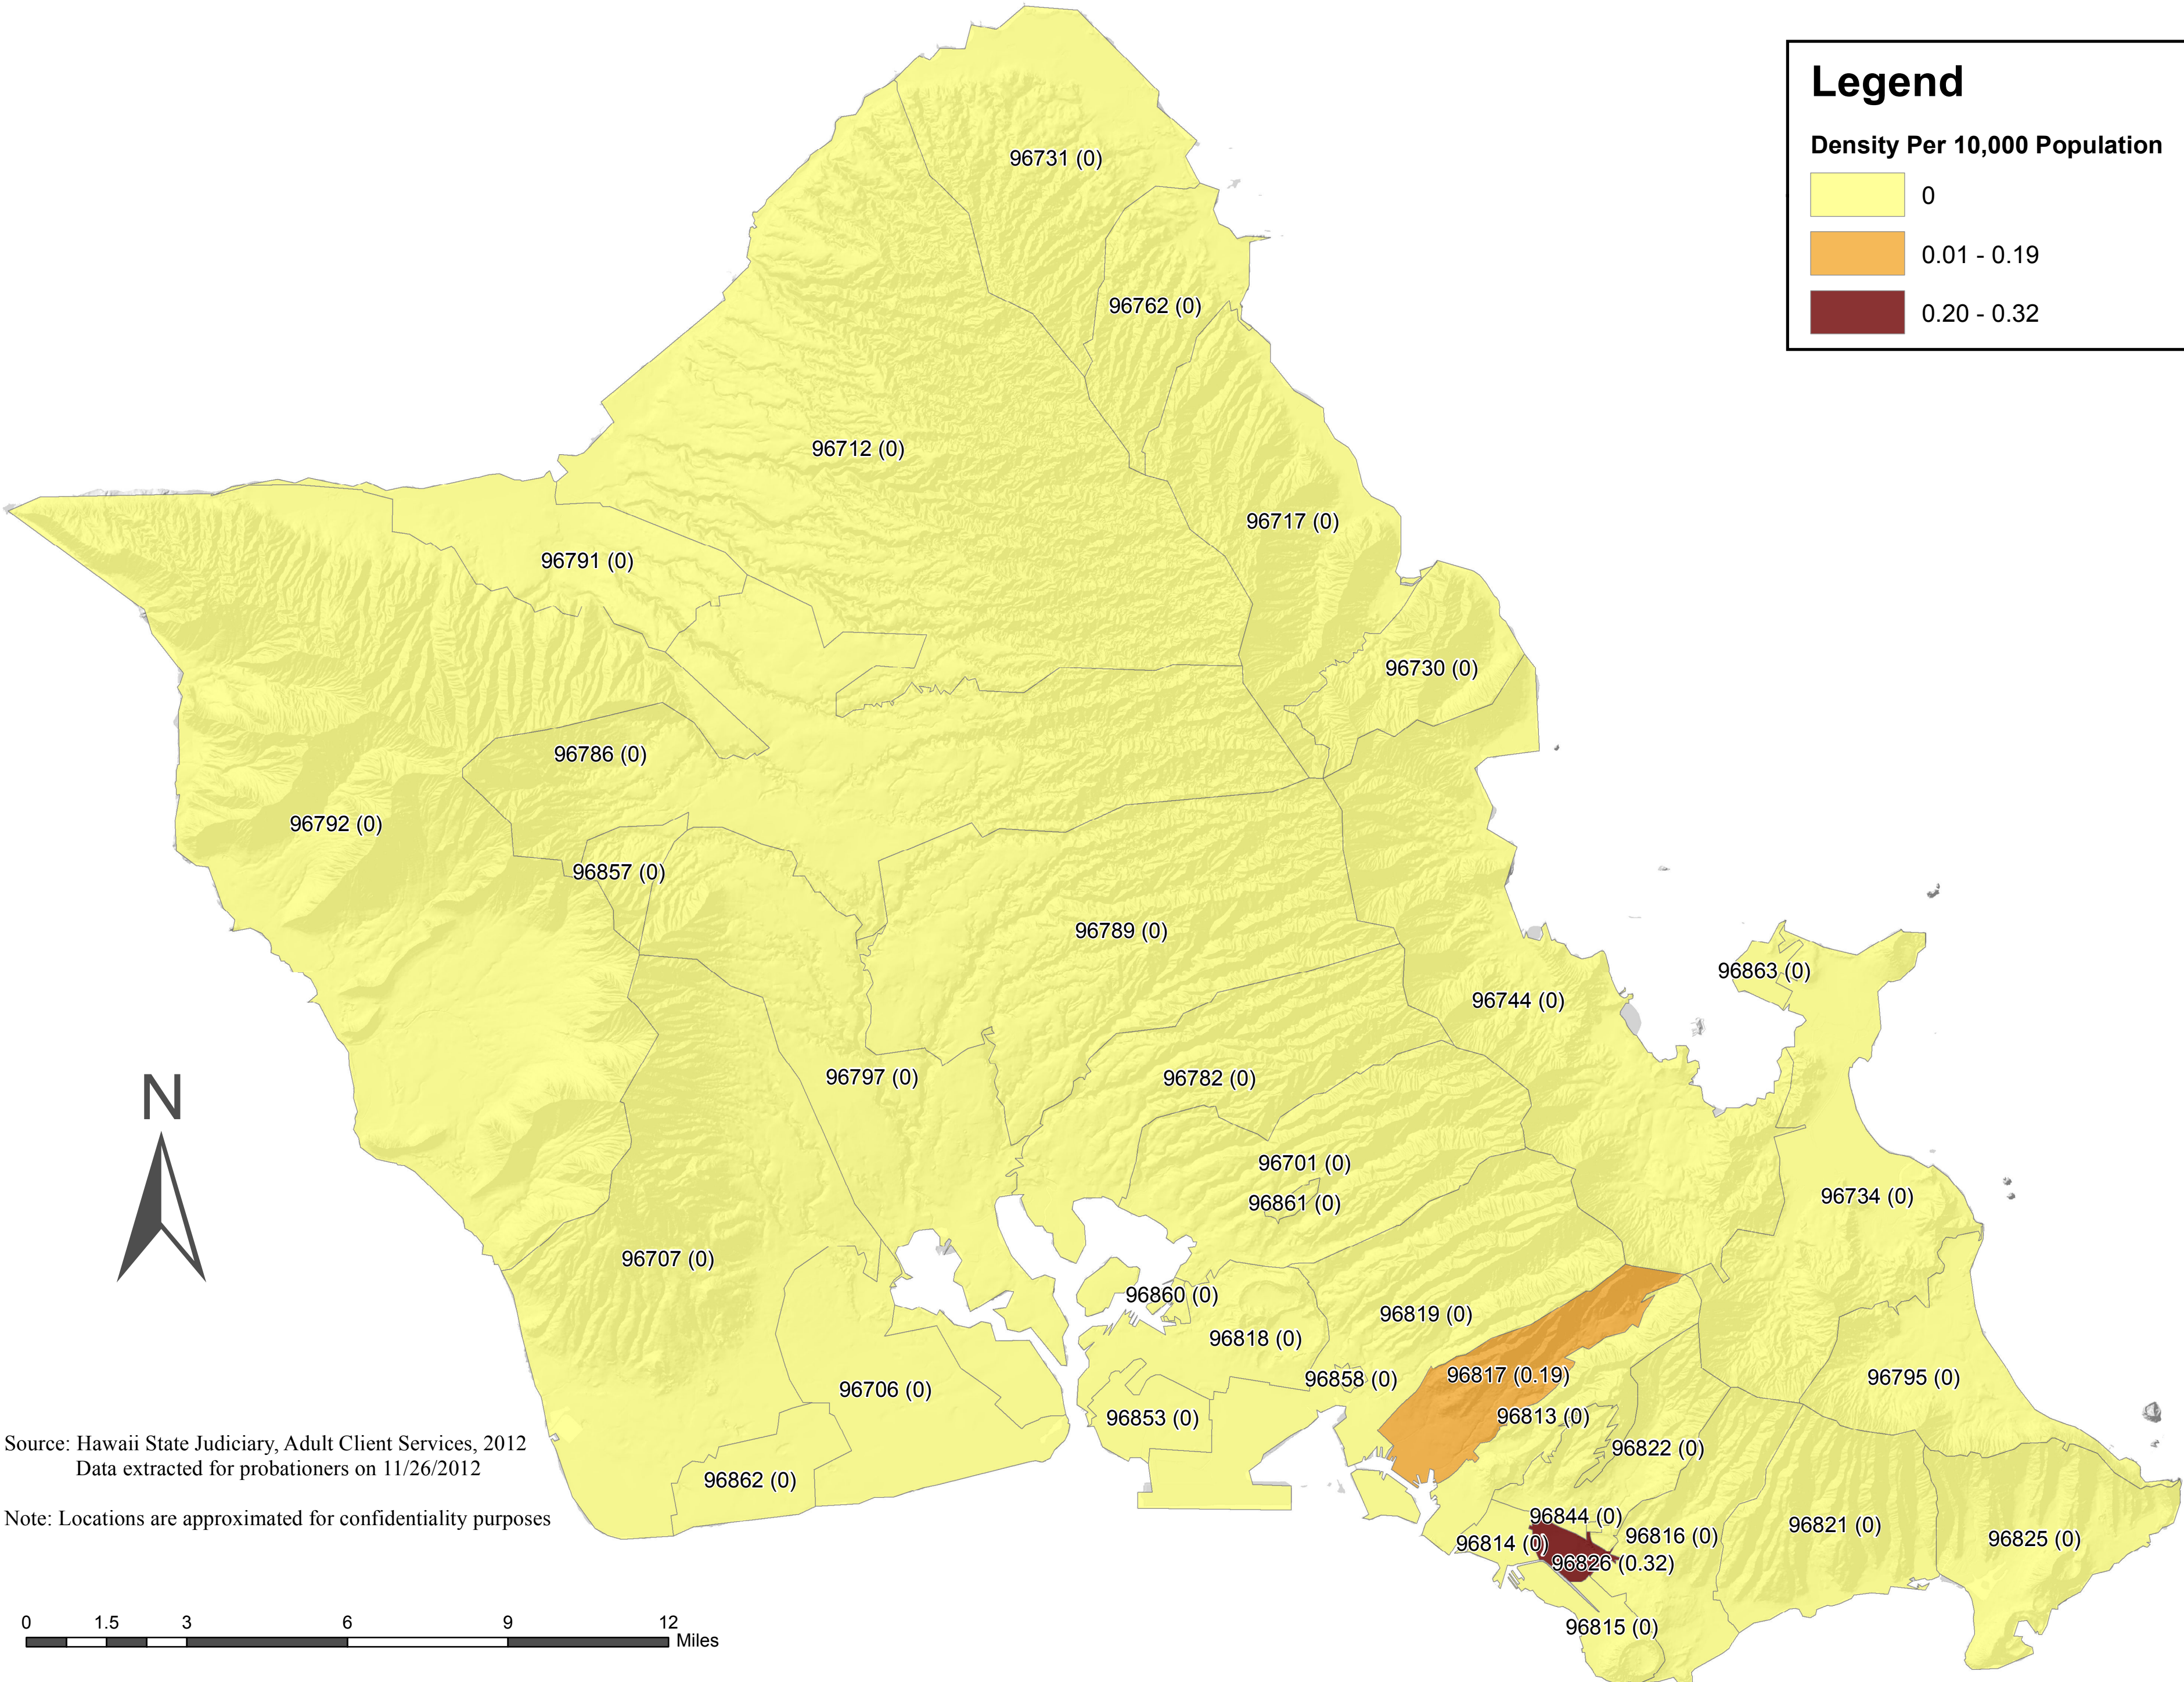

Density of Probationers (Per 10,000 Population) by ZIP Codes: Sex Class A

Source: Hawaii State Judiciary, Adult Client Services, 2012
 Data extracted for probationers on 11/26/2012

Note: Locations are approximated for confidentiality purposes