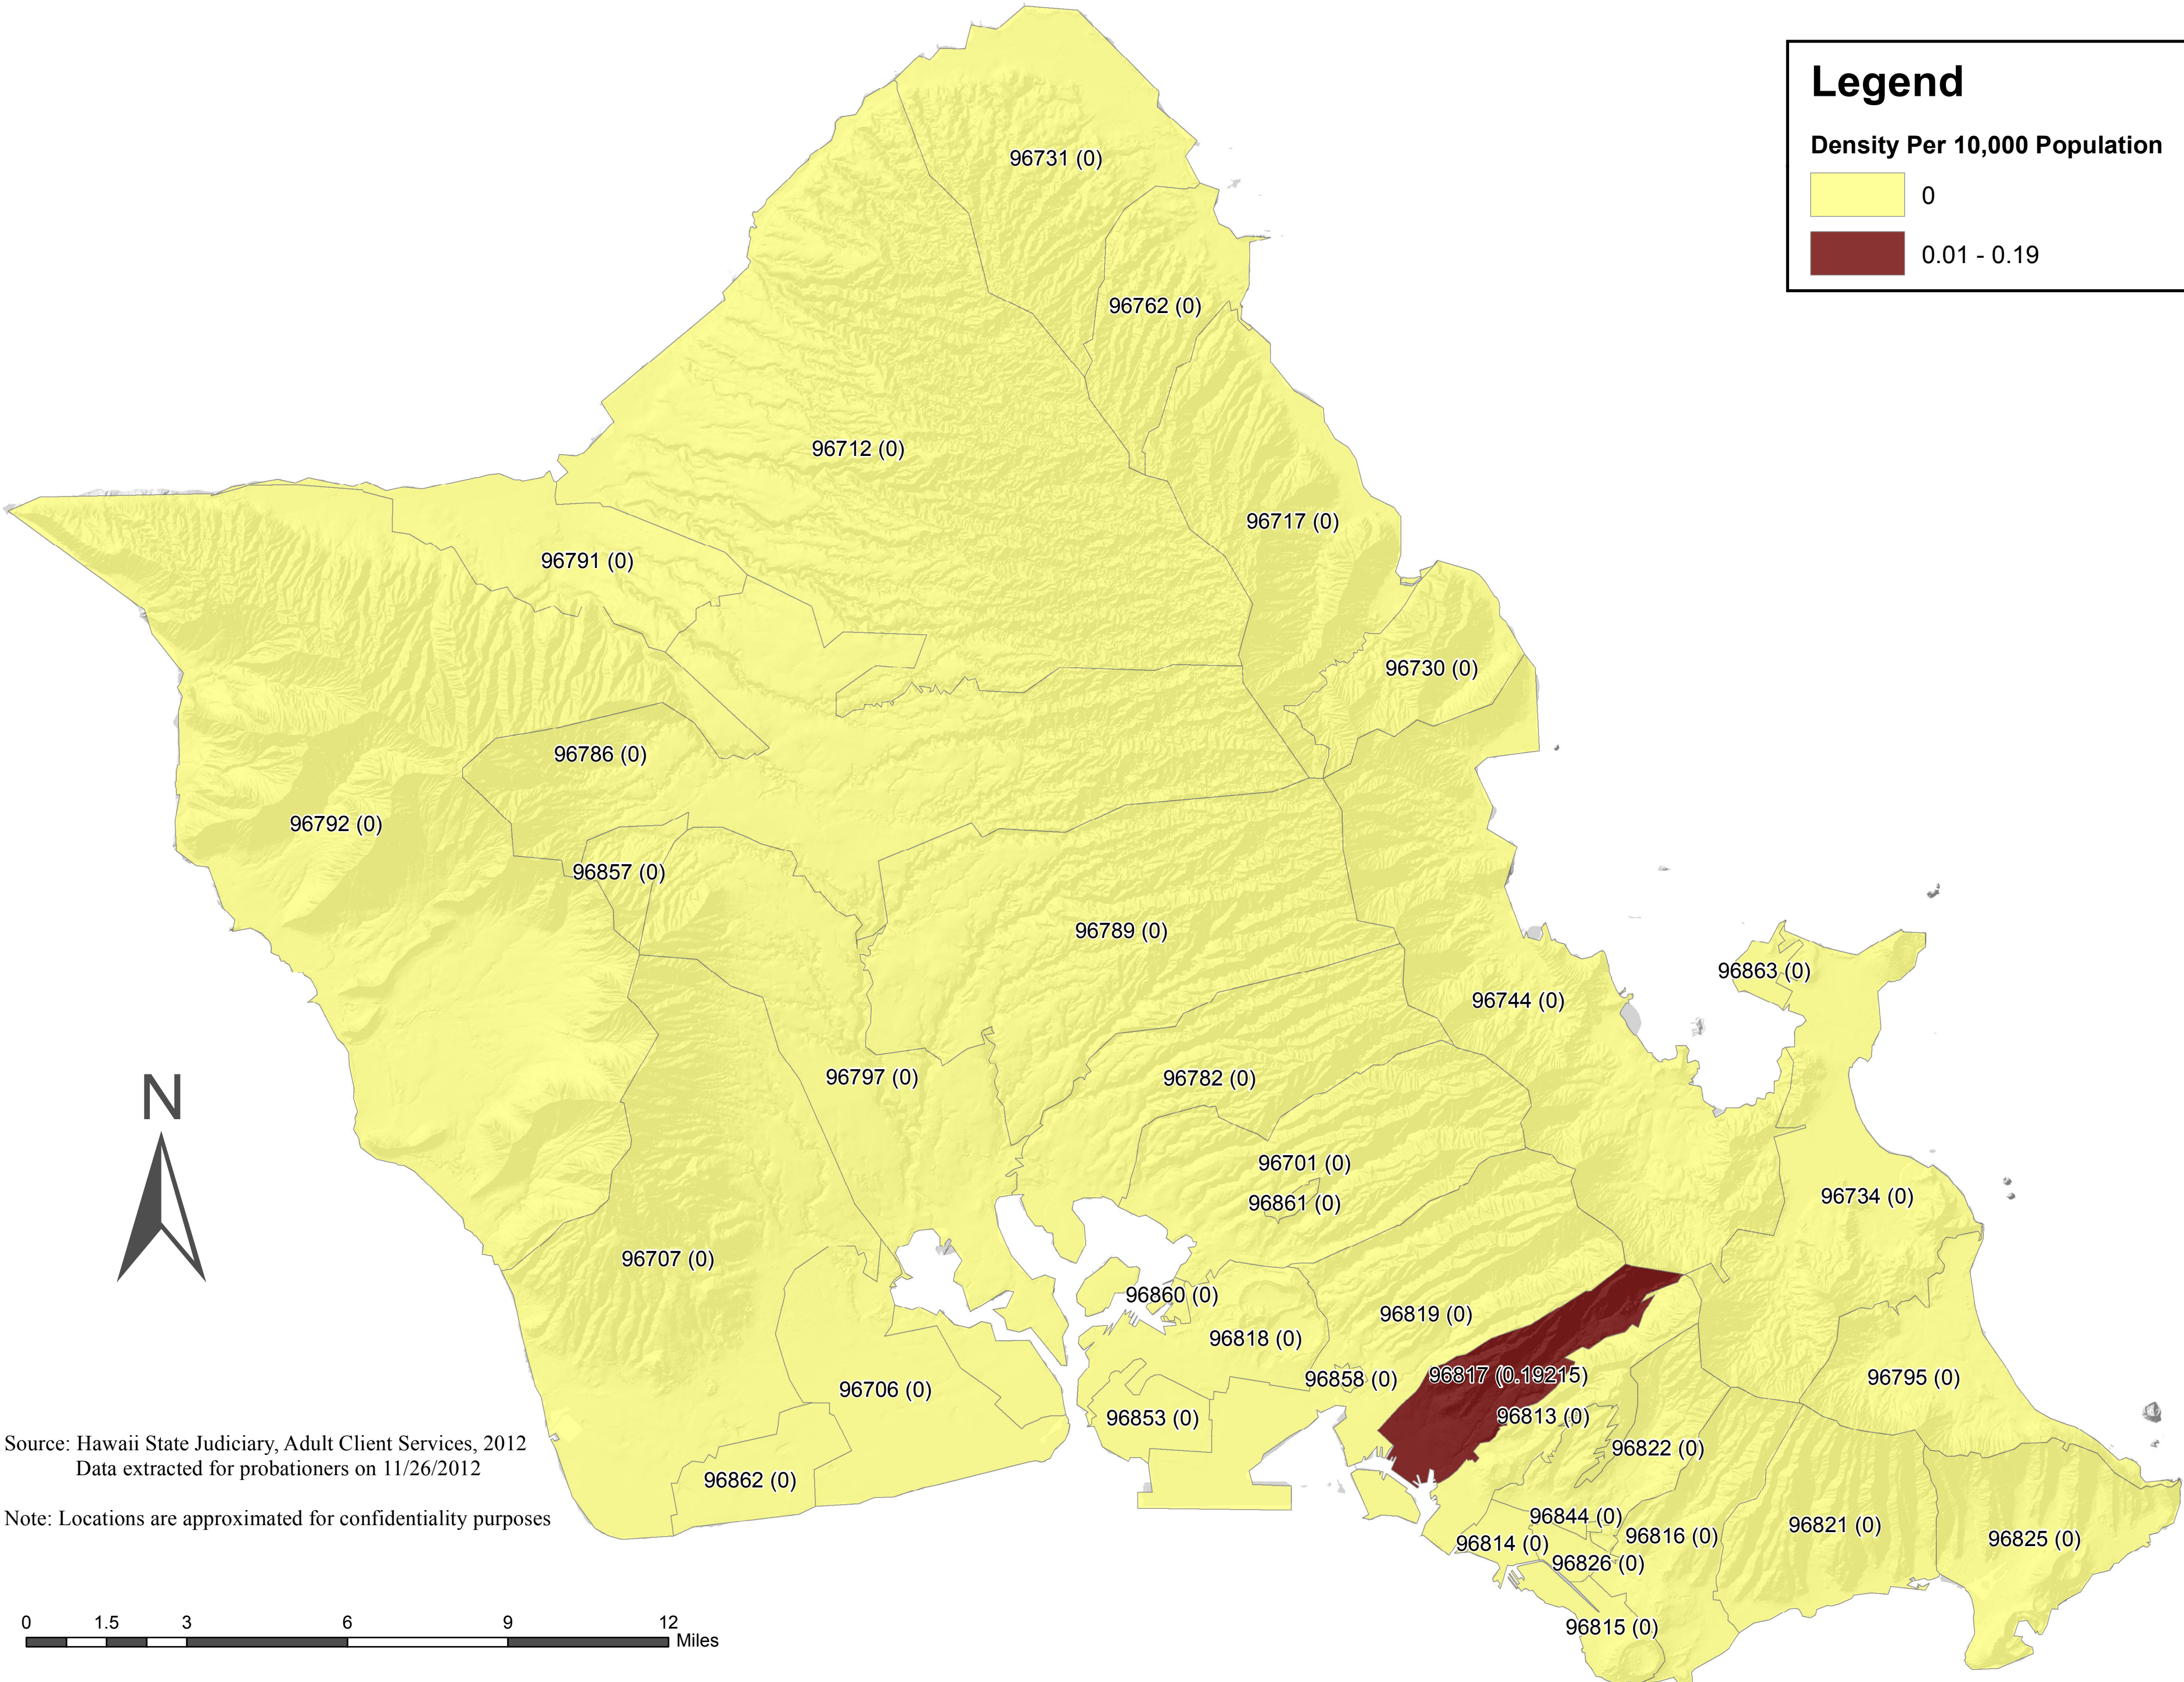

# Density of Probationers (Per 10,000 Population) by ZIP Codes: Sex Class C

Source: Hawaii State Judiciary, Adult Client Services, 2012  
Data extracted for probationers on 11/26/2012

Note: Locations are approximated for confidentiality purposes