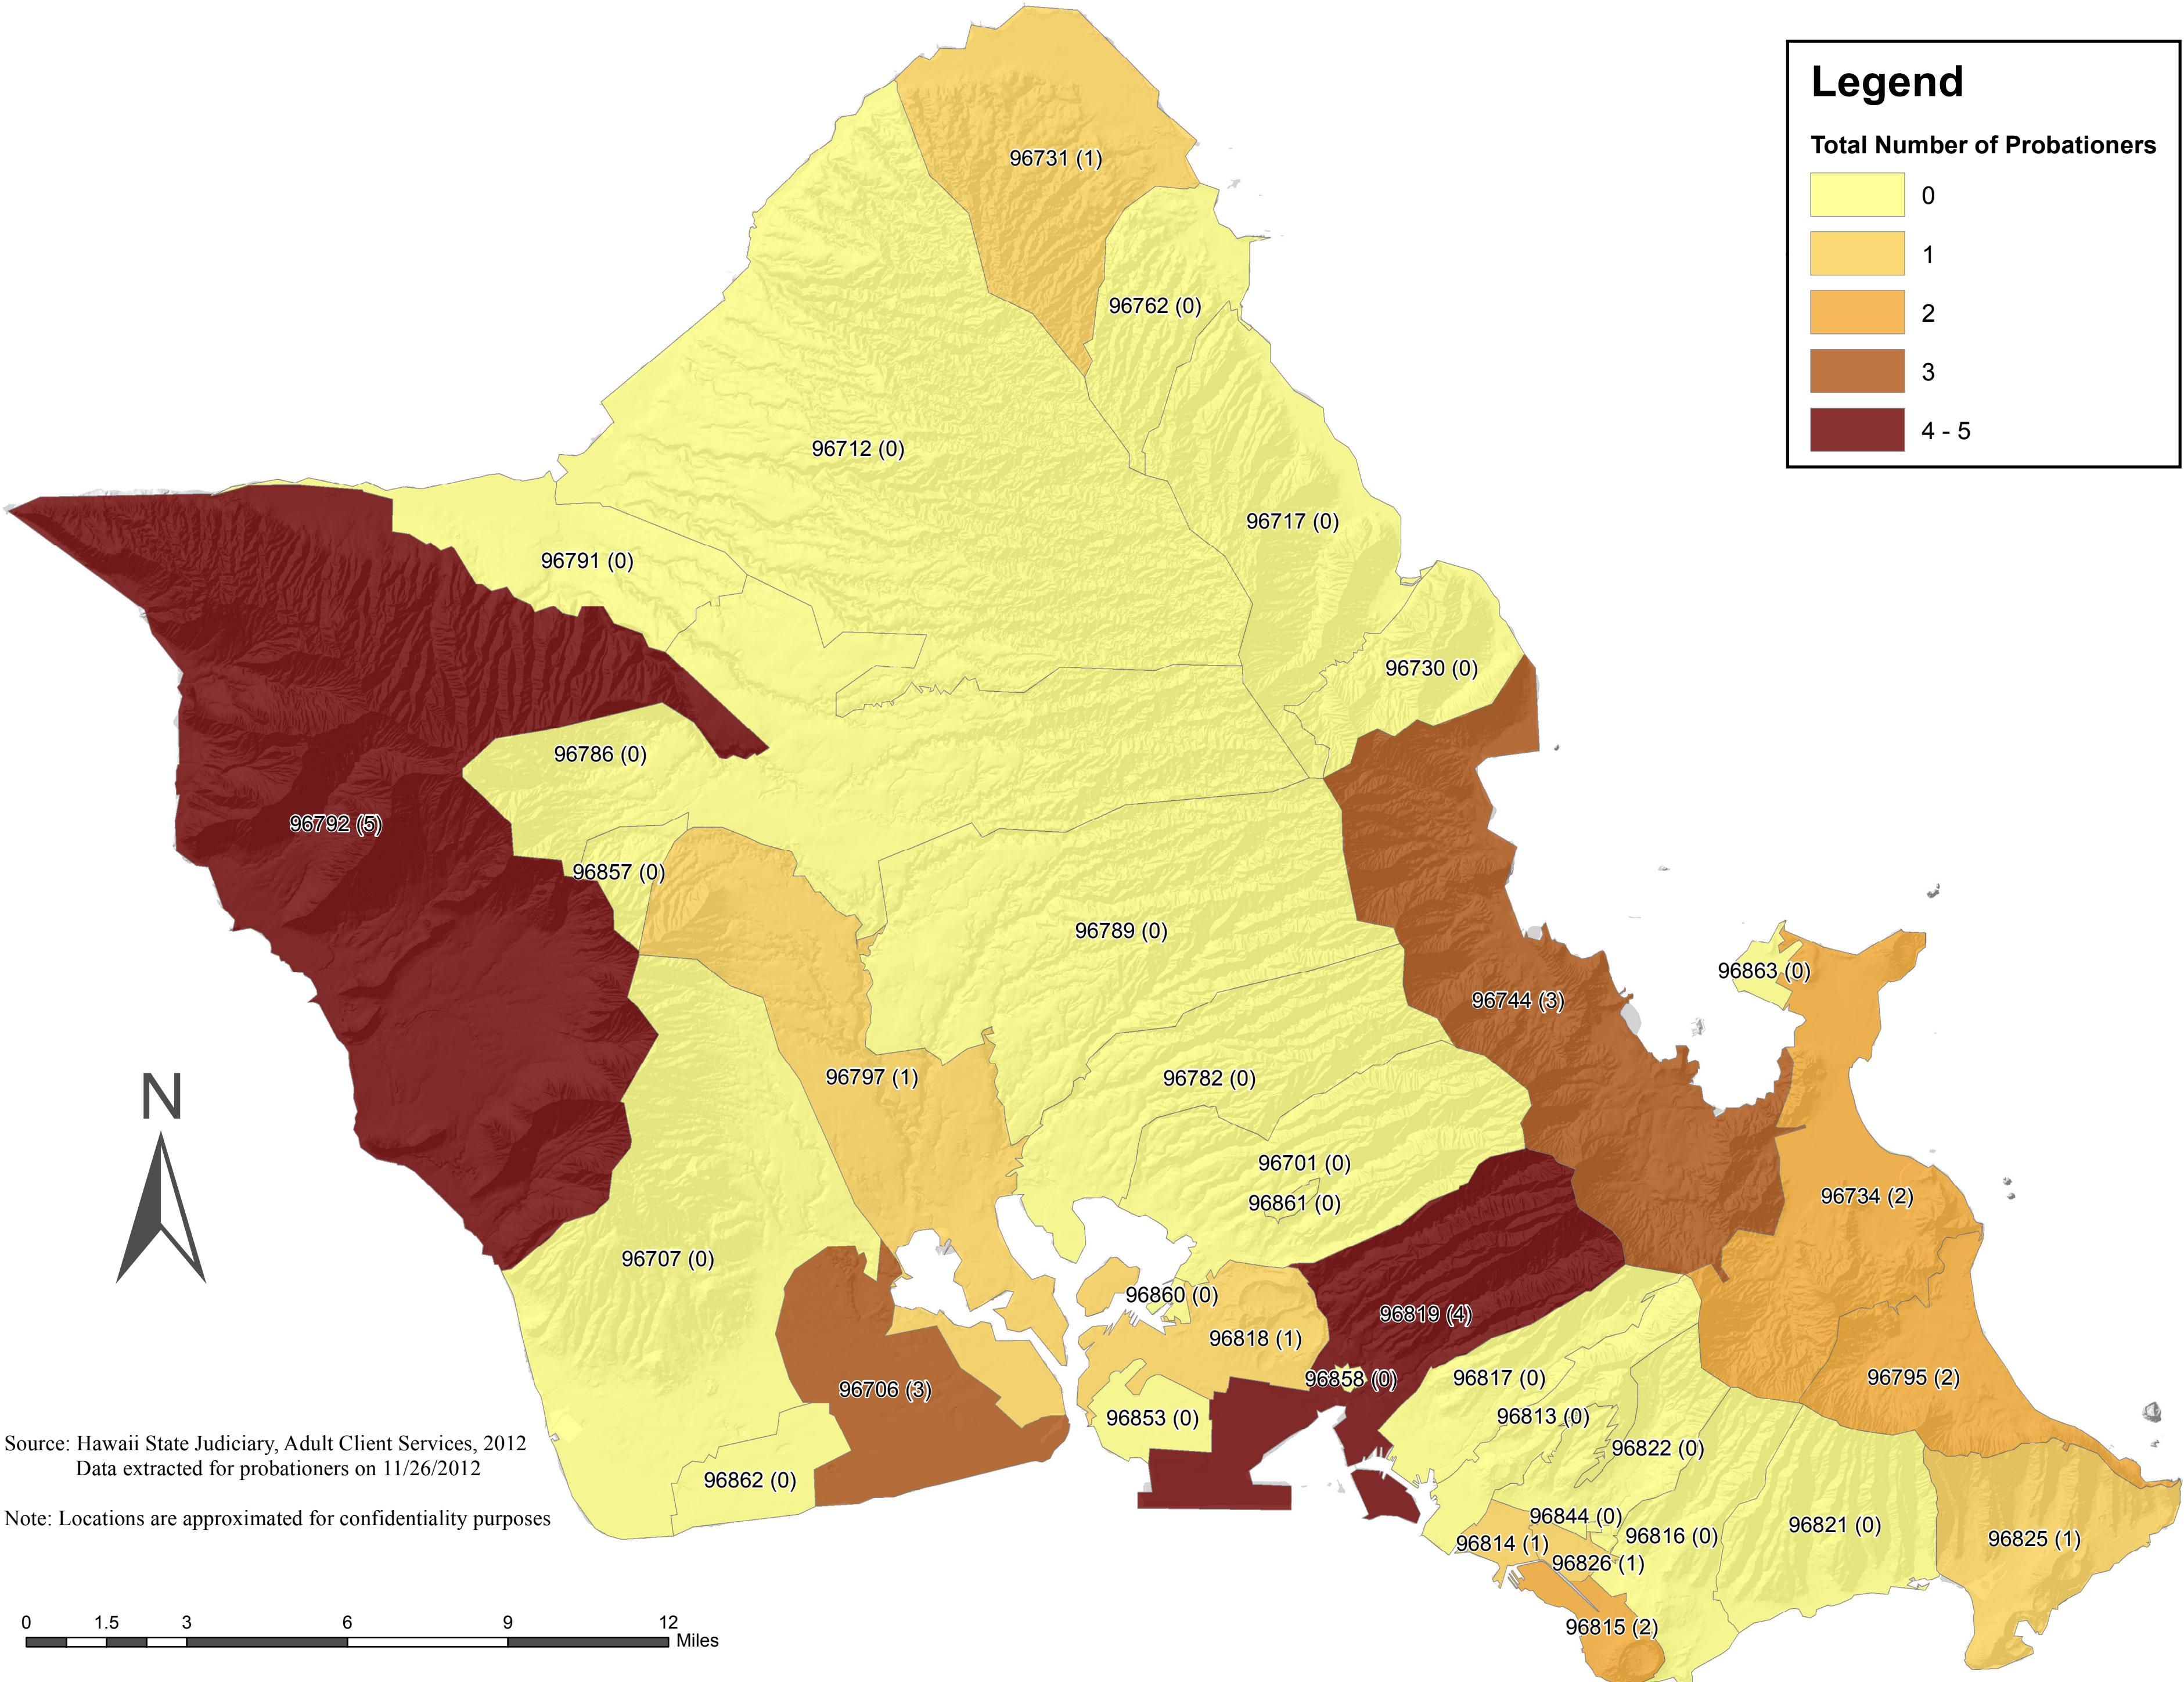

Total Number of Probationers by ZIP Codes: Other Class C

Source: Hawaii State Judiciary, Adult Client Services, 2012
 Data extracted for probationers on 11/26/2012

Note: Locations are approximated for confidentiality purposes