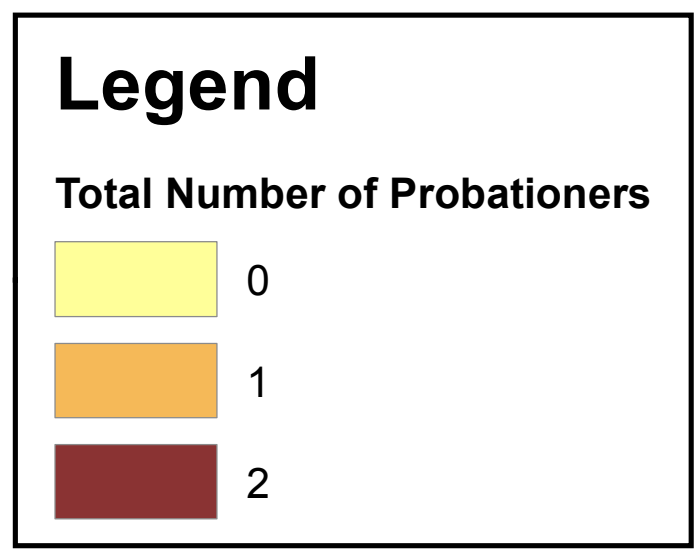

Total Number of Probationers by ZIP Codes: Property Misdemeanor

Source: Hawaii State Judiciary, Adult Client Services, 2012
Data extracted for probationers on 11/26/2012

Note: Locations are approximated for confidentiality purposes