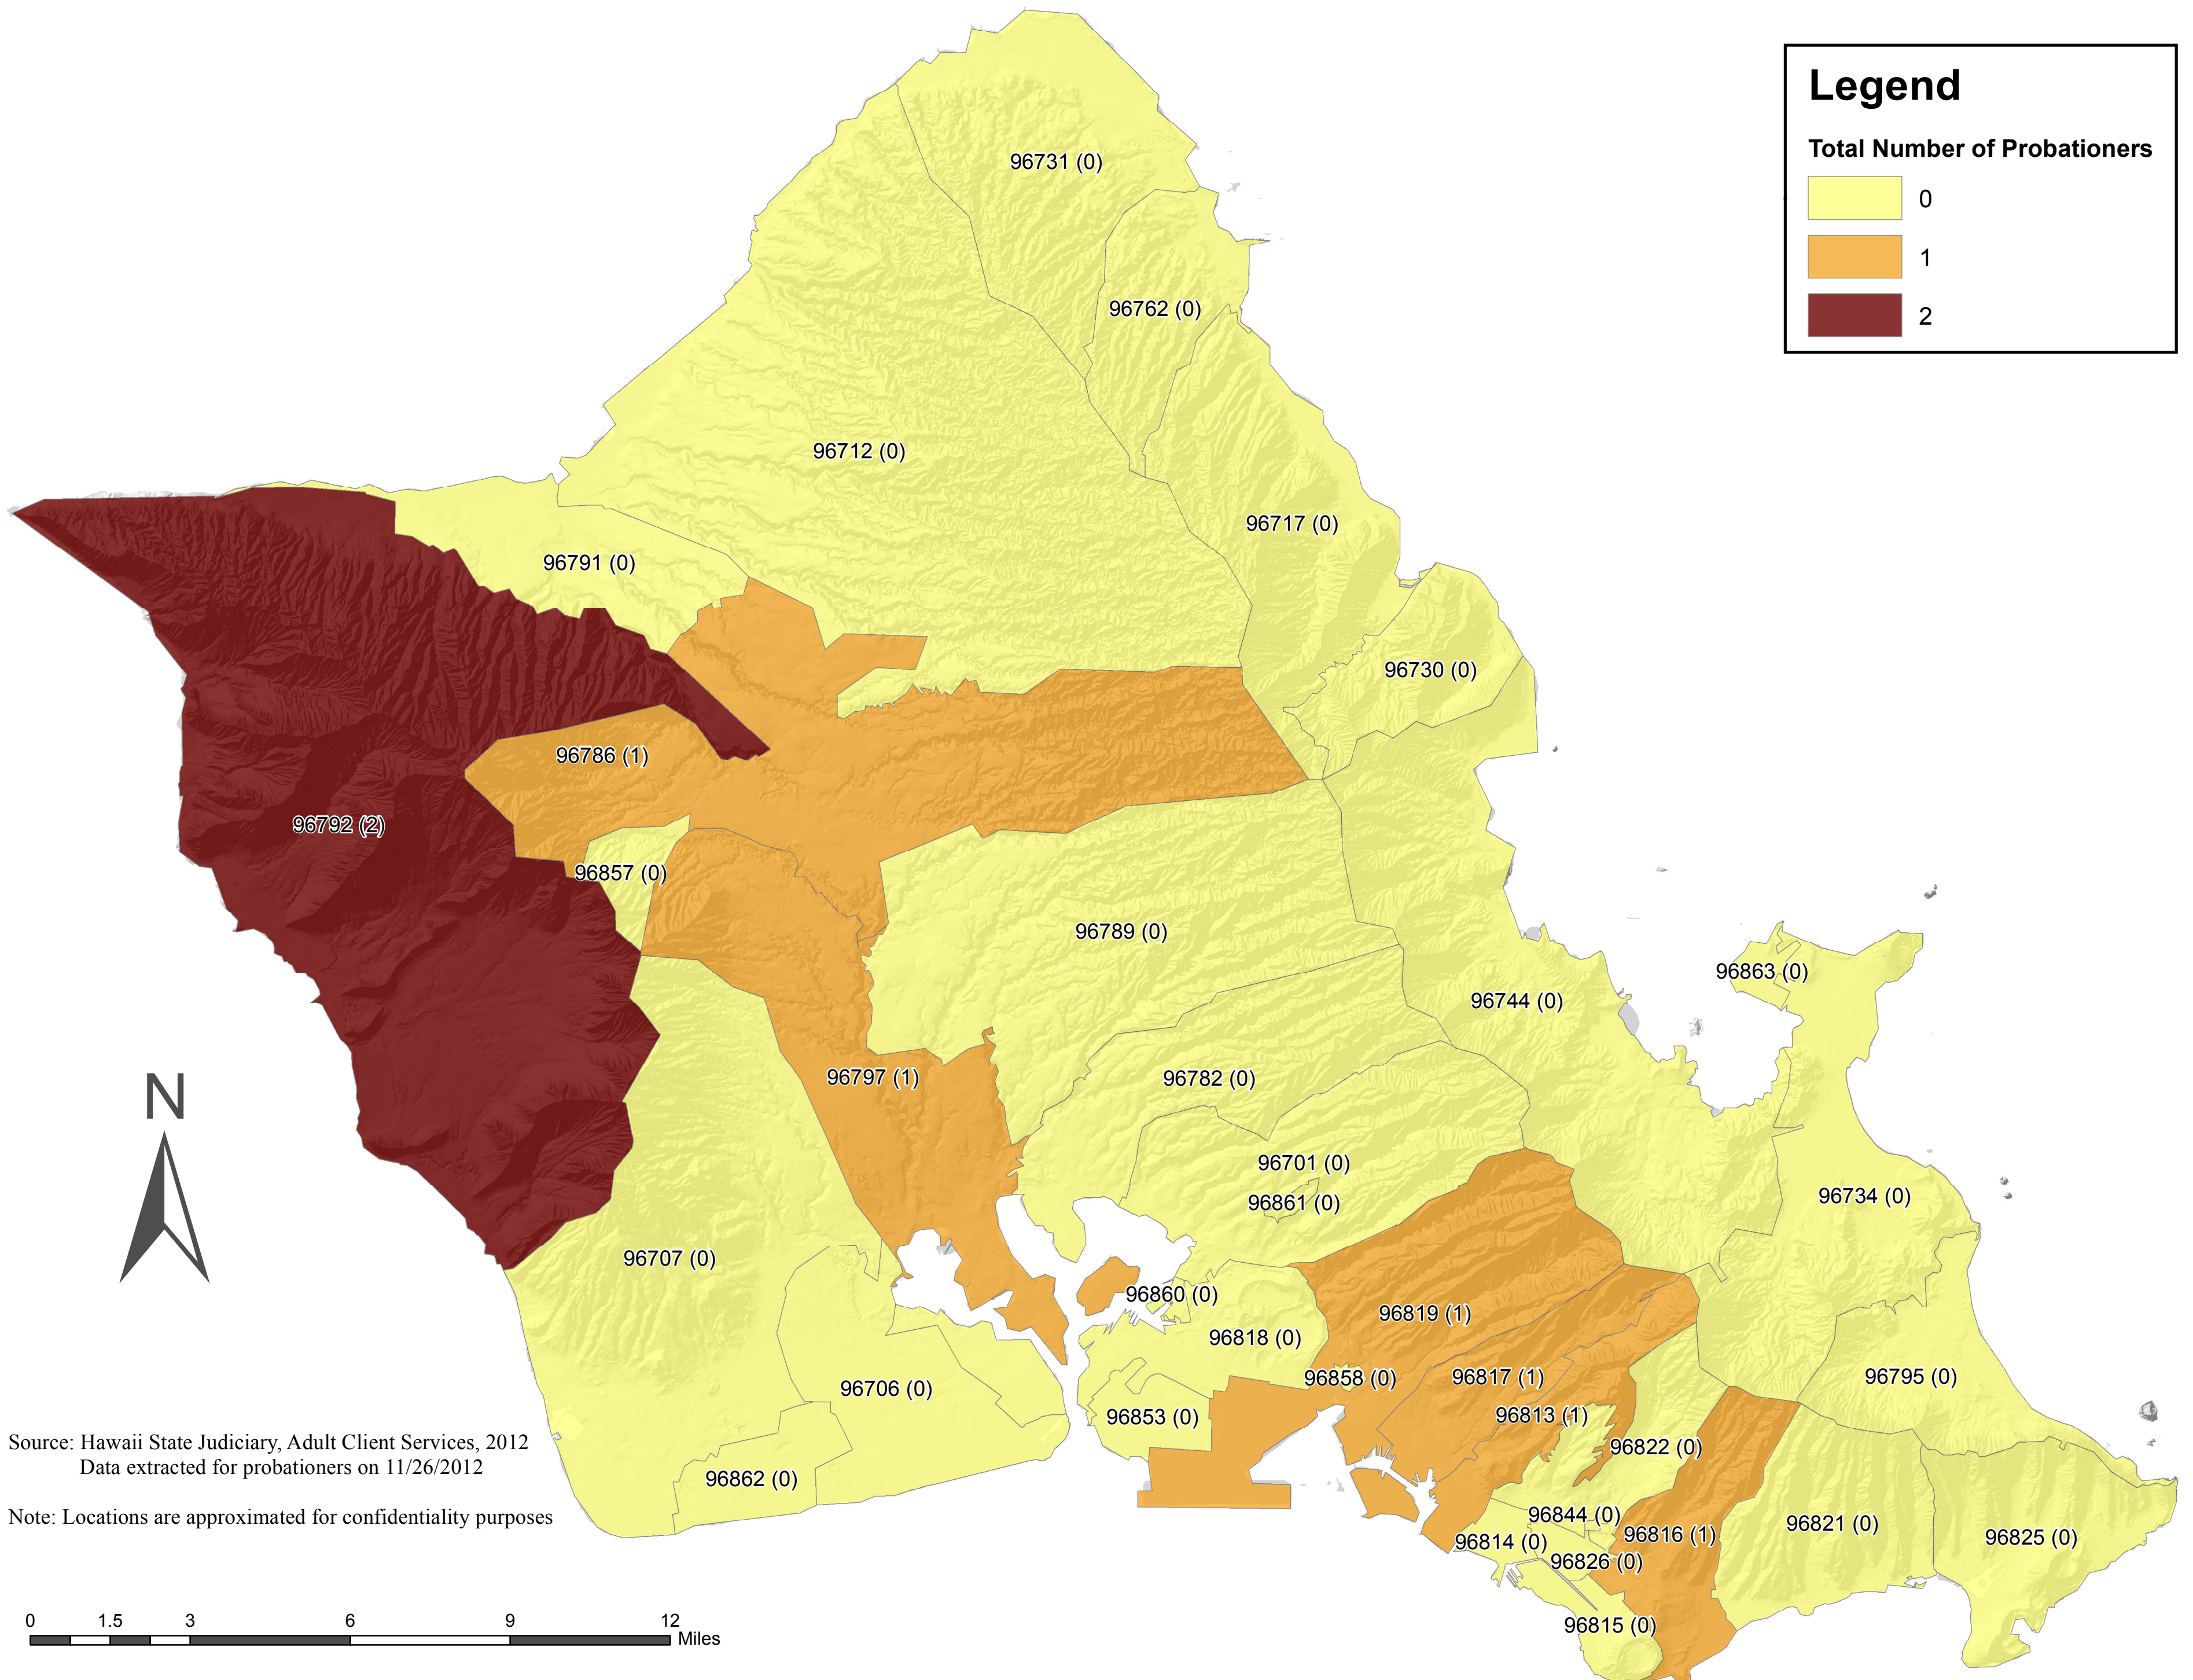

Total Number of Probationers by ZIP Codes: Property Misdemeanor

Source: Hawaii State Judiciary, Adult Client Services, 2012
Data extracted for probationers on 11/26/2012

Note: Locations are approximated for confidentiality purposes