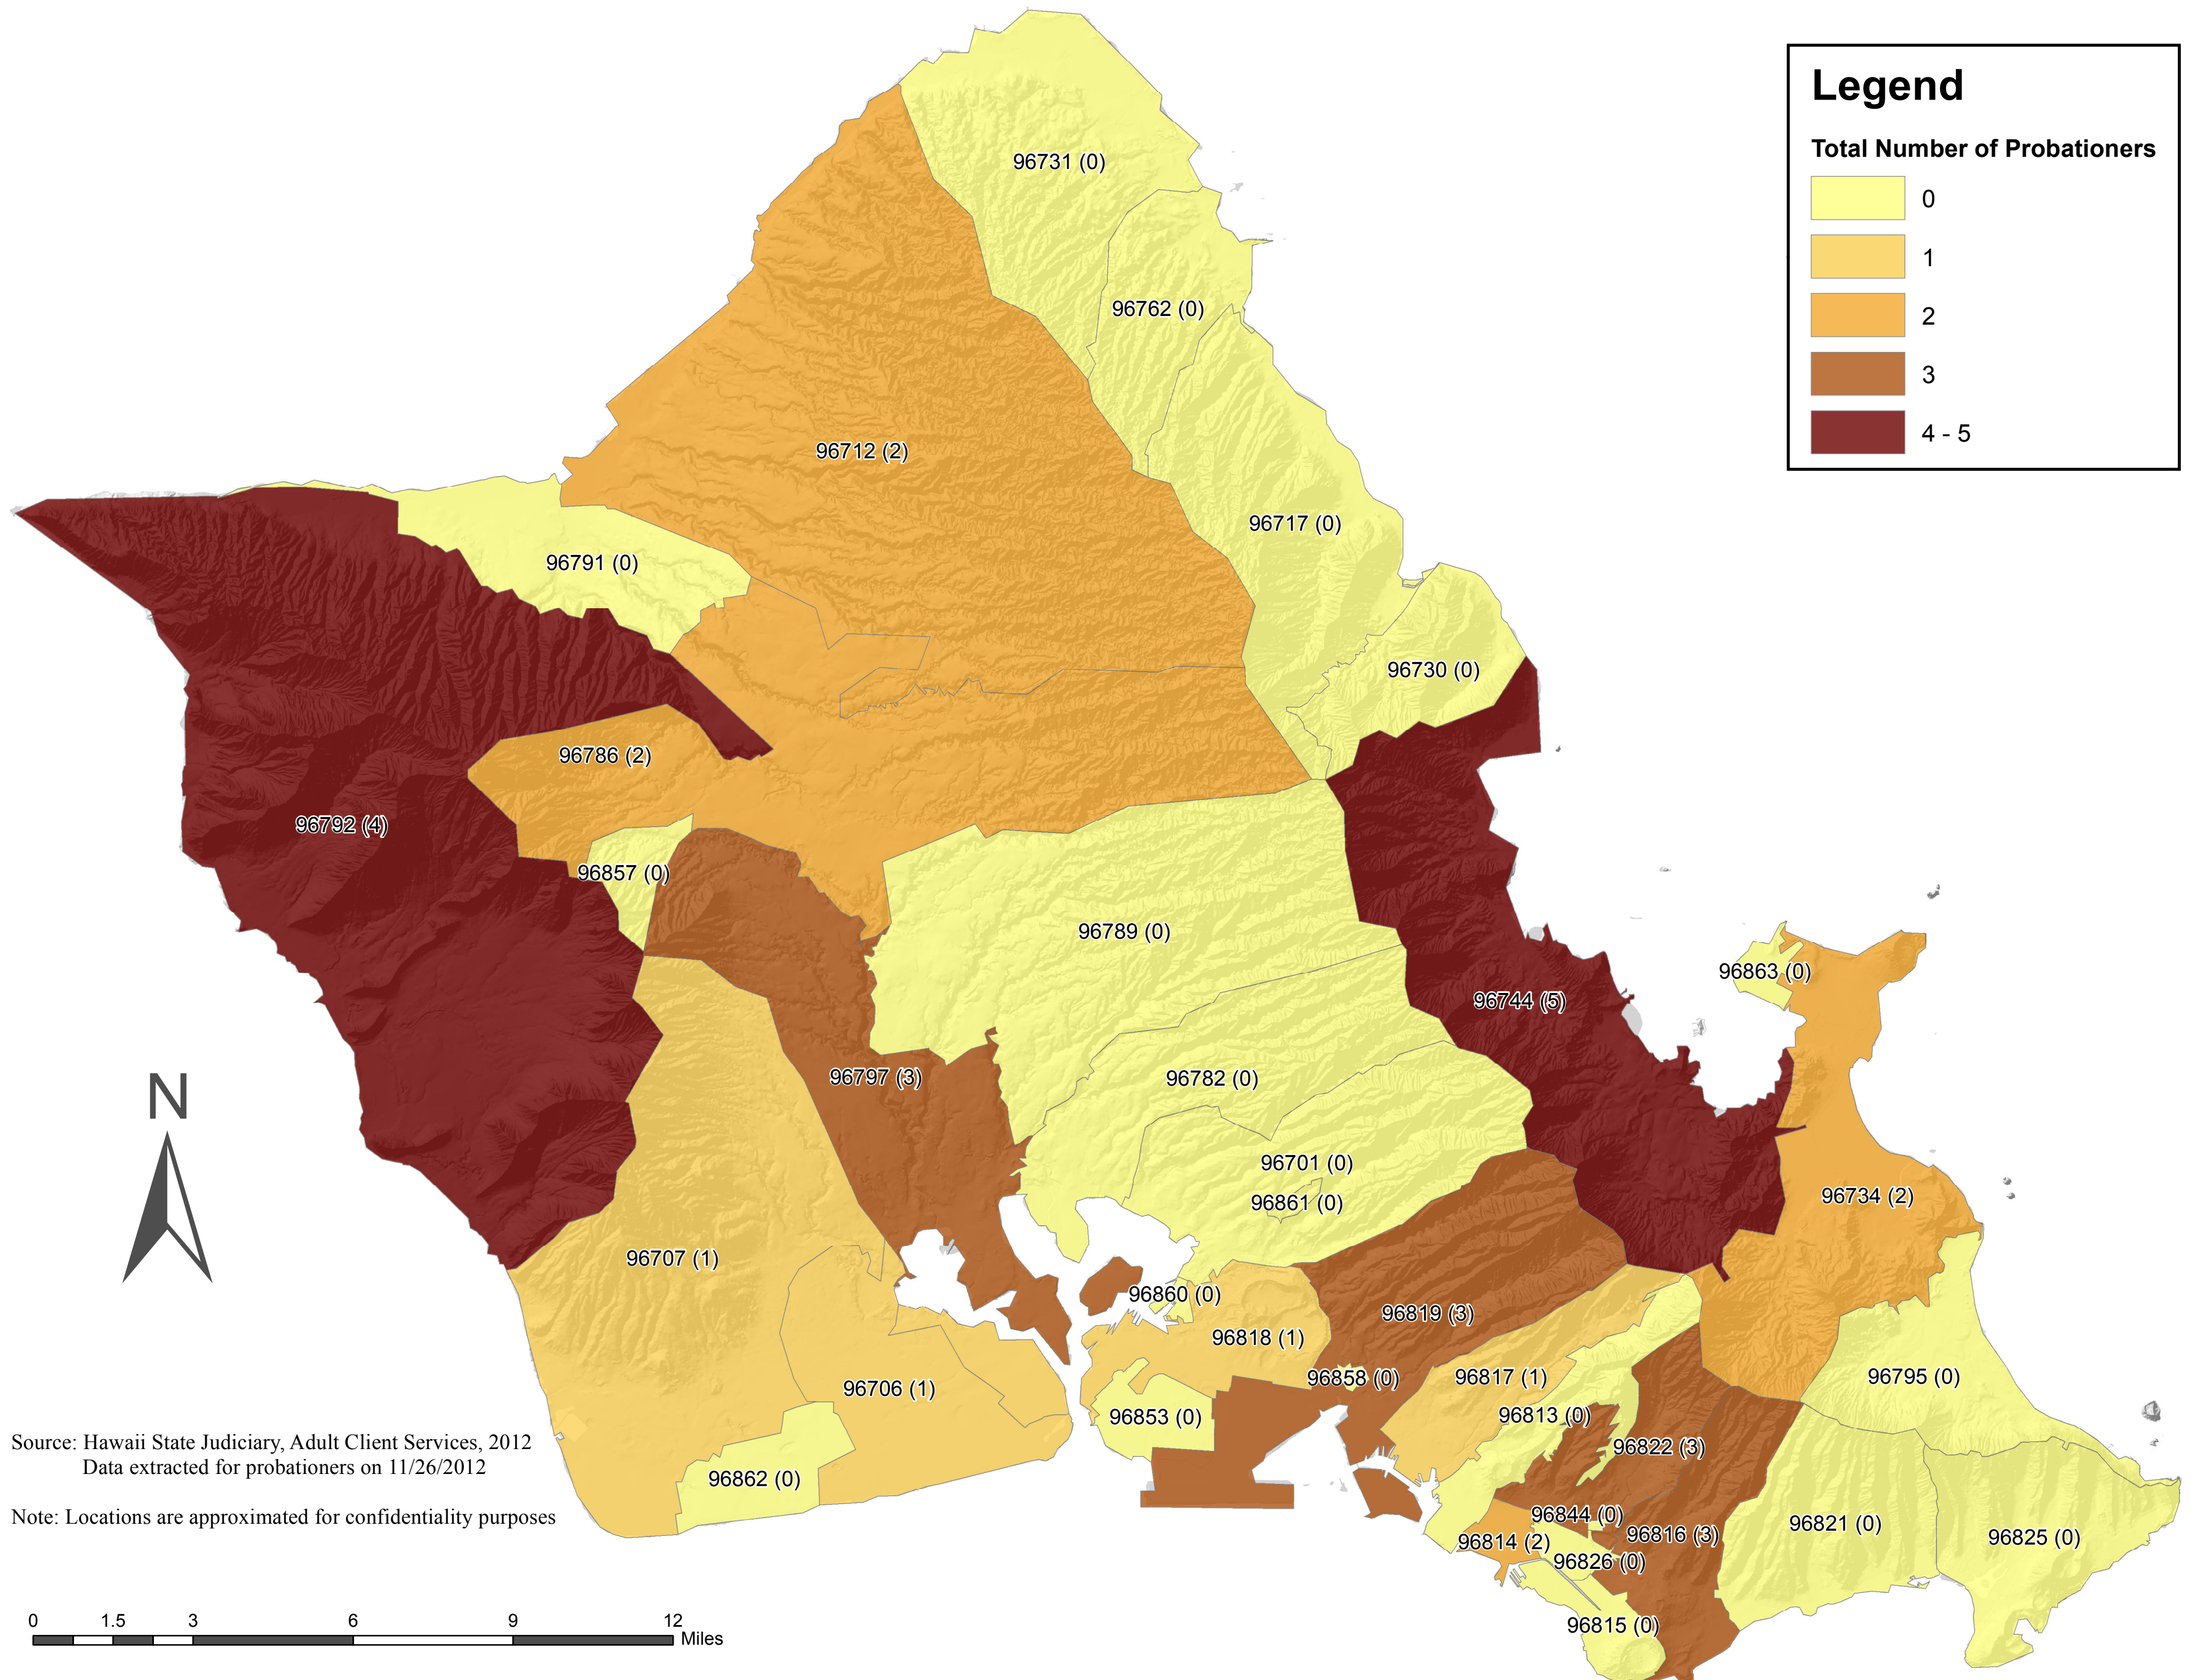

# Total Number of Probationers by ZIP Codes: Violent Class B

Source: Hawaii State Judiciary, Adult Client Services, 2012  
Data extracted for probationers on 11/26/2012

Note: Locations are approximated for confidentiality purposes

0 1.5 3 6 9 12 Miles