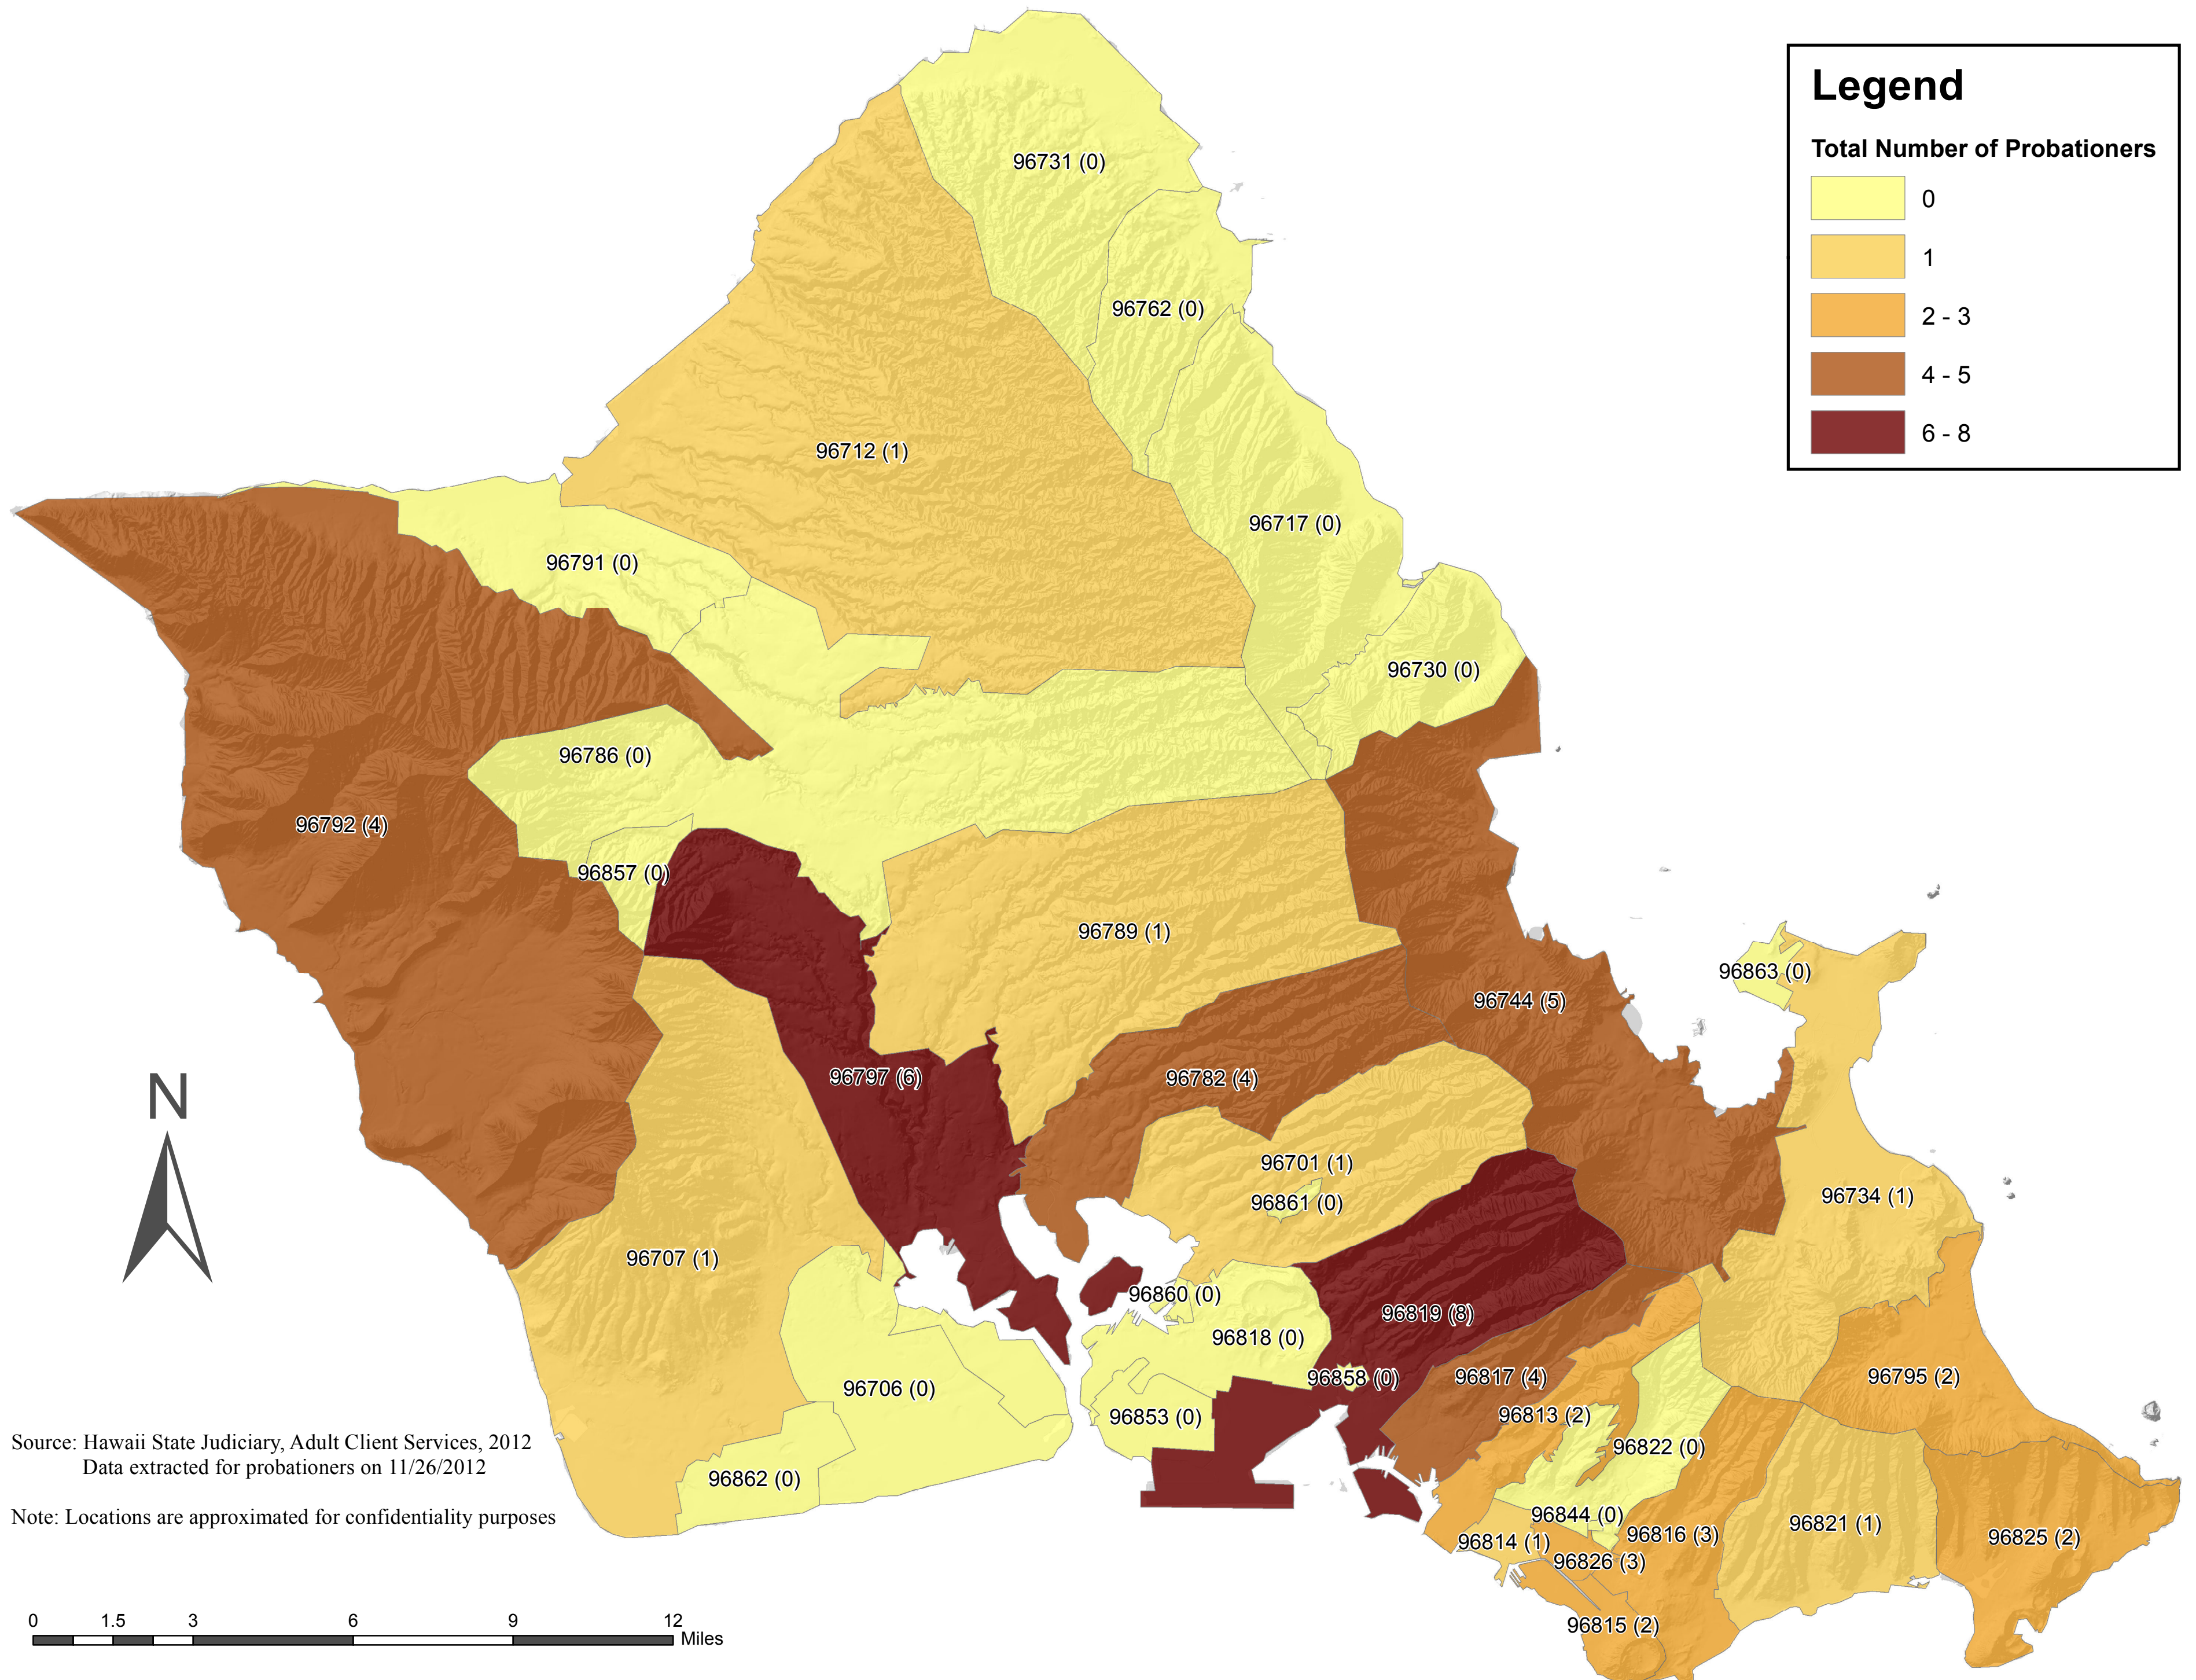

# Total Number of Probationers by ZIP Codes: Violent Misdemeanor

Source: Hawaii State Judiciary, Adult Client Services, 2012  
Data extracted for probationers on 11/26/2012

Note: Locations are approximated for confidentiality purposes

0 1.5 3 6 9 12 Miles