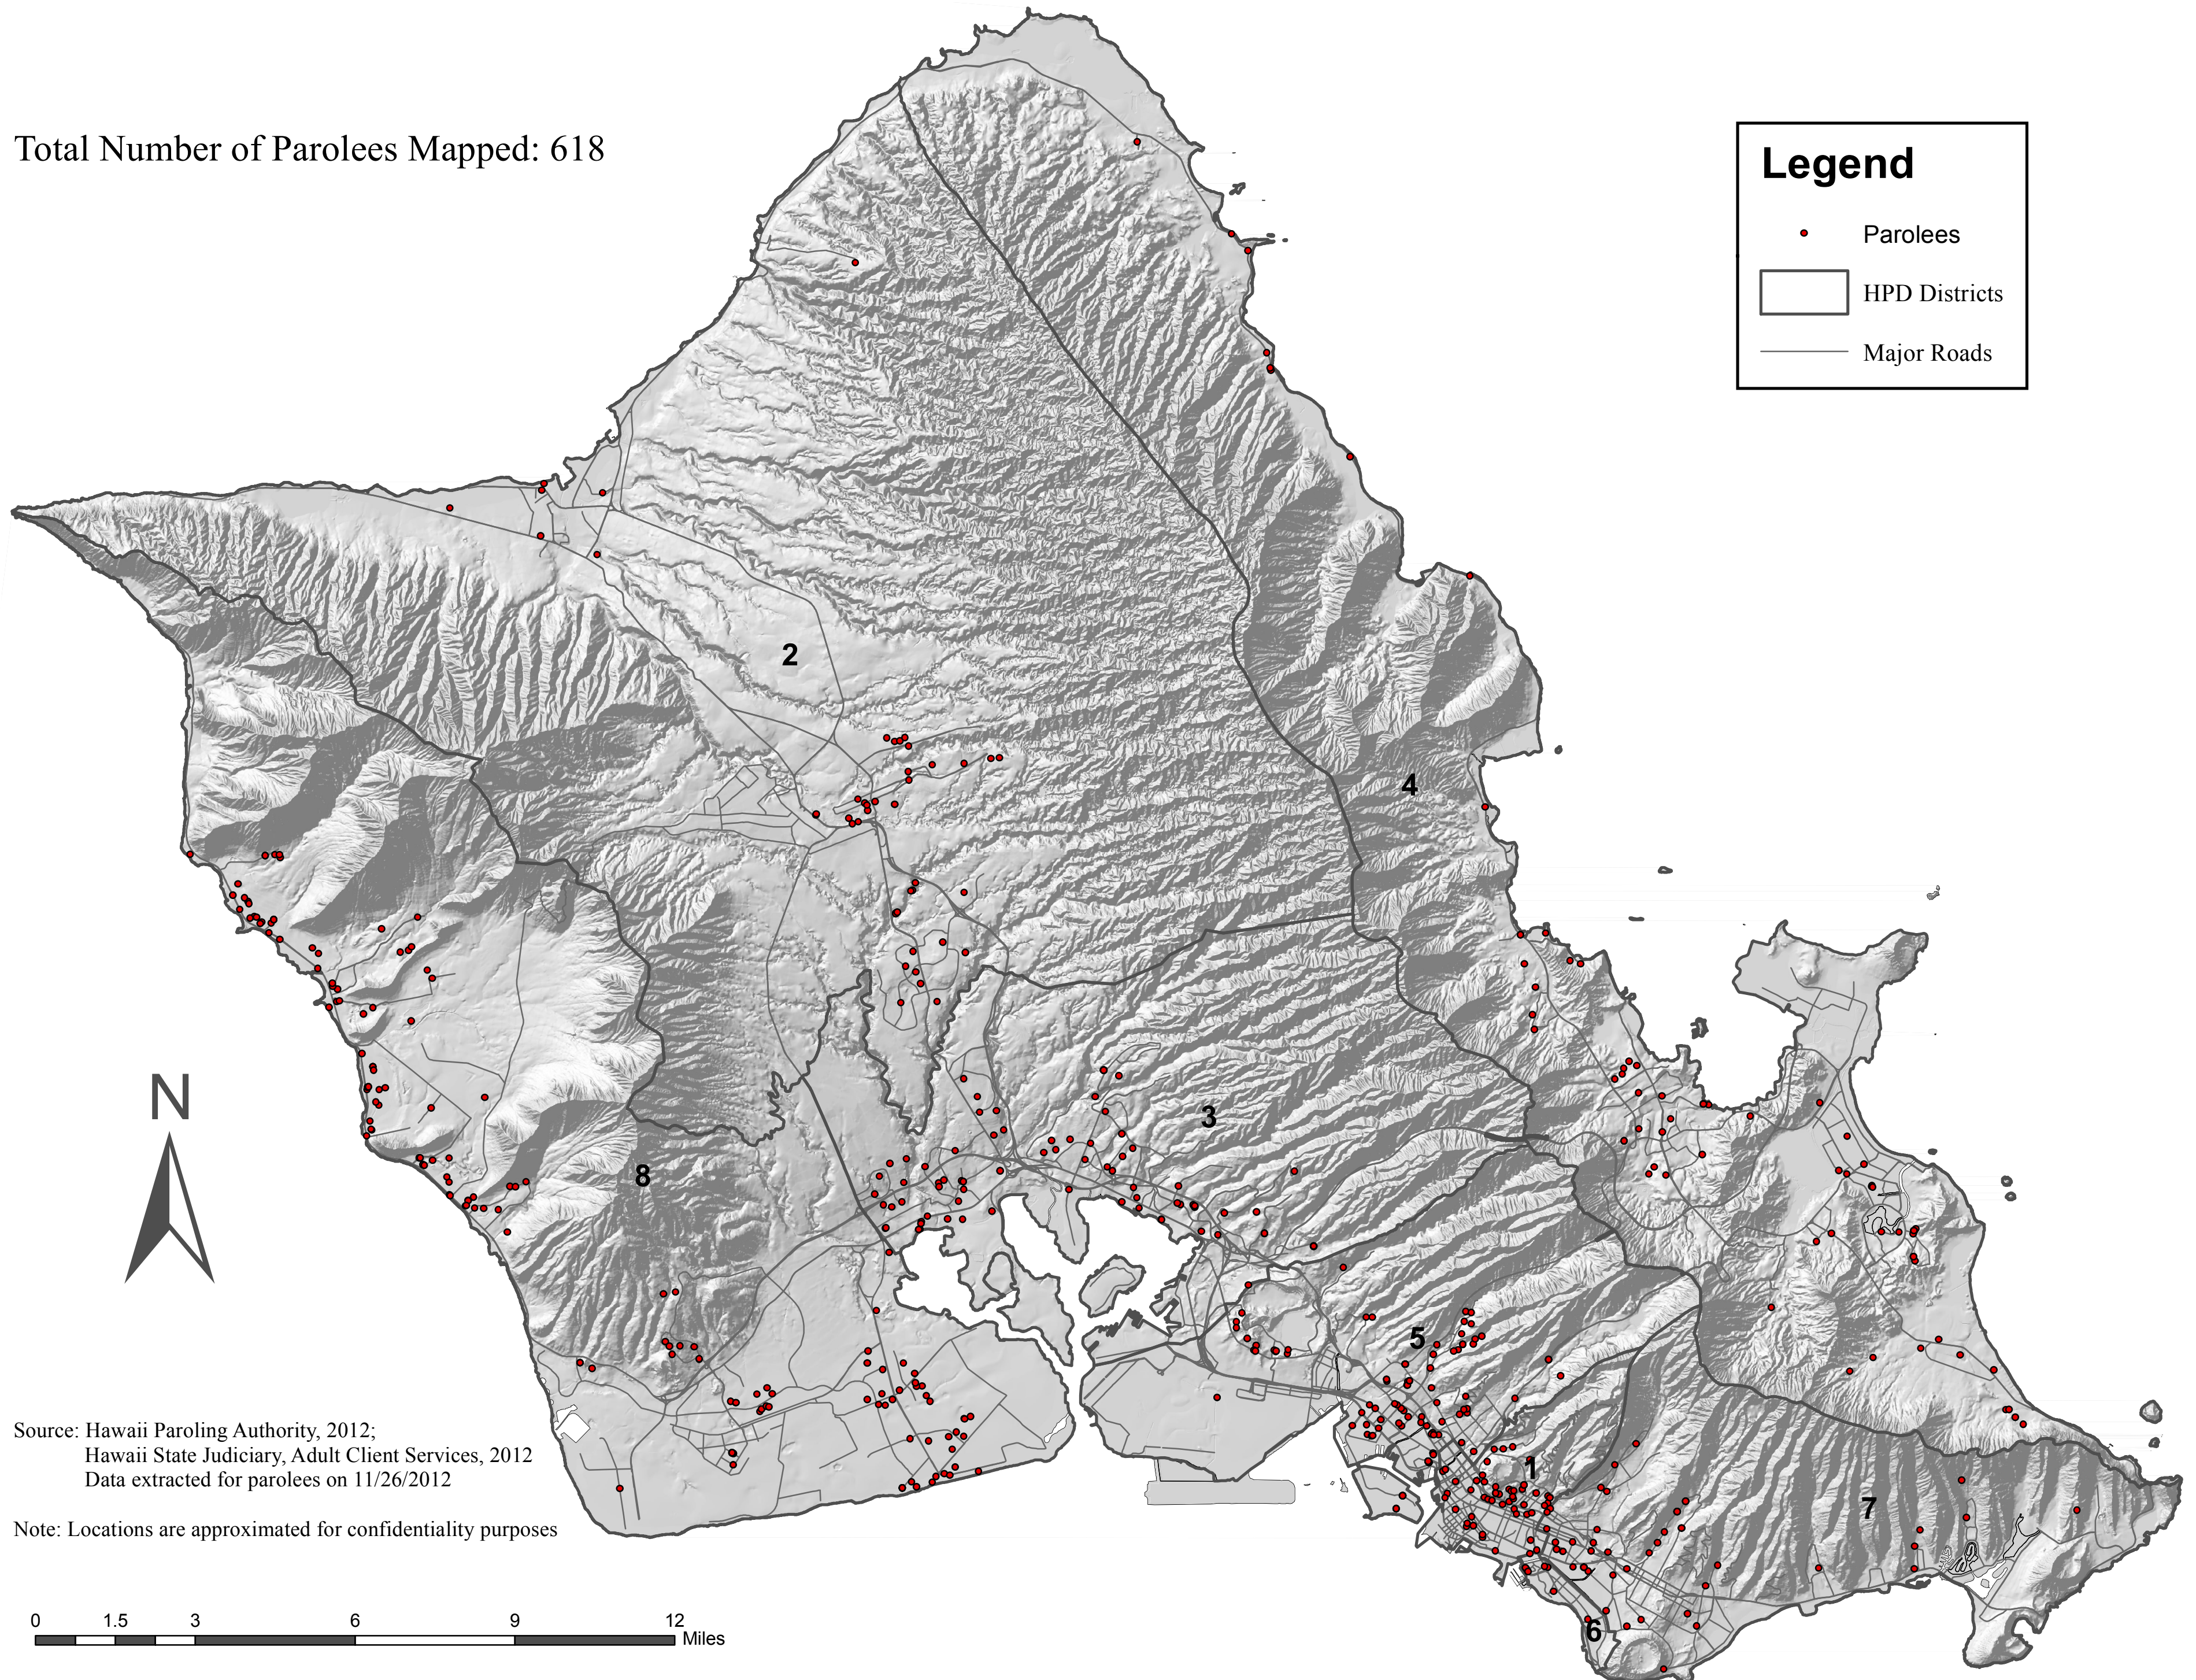

Distribution of all Parolees

Total Number of Parolees Mapped: 618

Legend

- Parolees
- HPD Districts
- Major Roads

Source: Hawaii Paroling Authority, 2012;
Hawaii State Judiciary, Adult Client Services, 2012
Data extracted for parolees on 11/26/2012

Note: Locations are approximated for confidentiality purposes

0 1.5 3 6 9 12 Miles