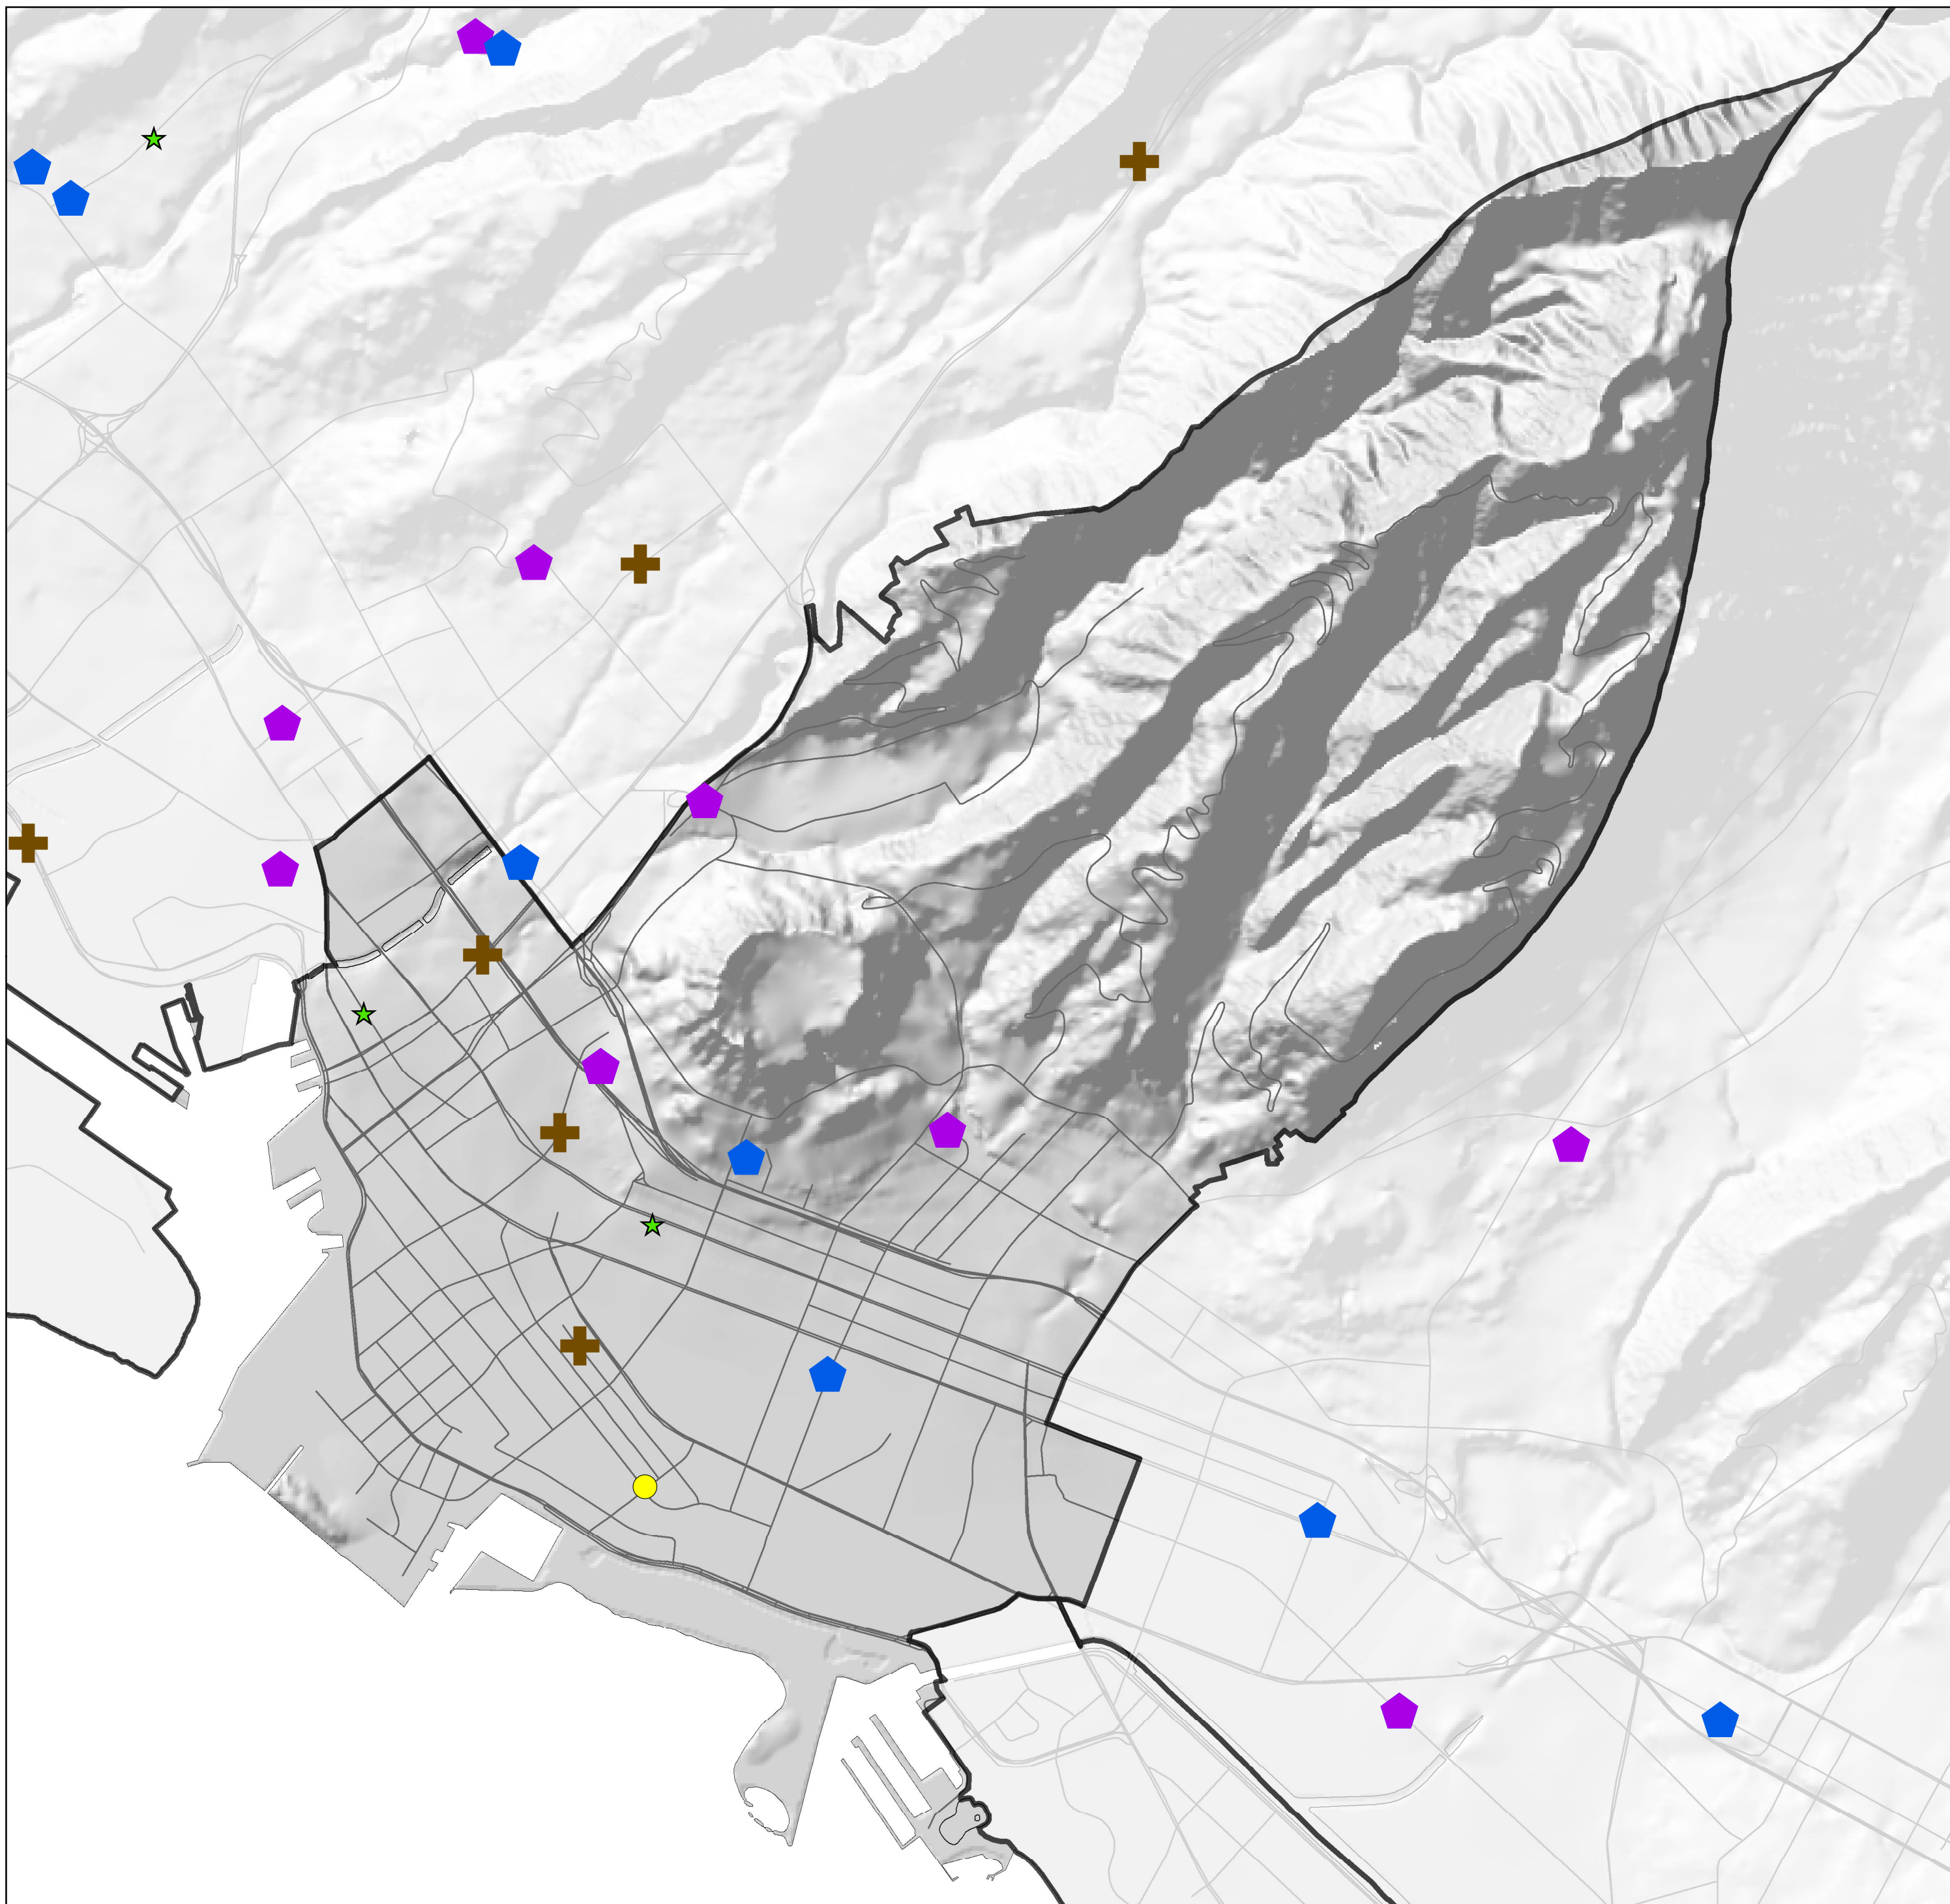

HPD District 1: Distribution of Parolees by Type of Offense: Sex

Legend

Type & Level of Offense by Gender

- Sex Class C, Male
- ▮ Clean & Sober Housing, Male
- ▮ Clean & Sober Housing, Female
- ✚ Substance Abuse & Mental Health Treatment Program
- ★ Police Station & Sub-Stations
- ▭ HPD District Borders
- Major Roads

Source: Hawaii Paroling Authority, 2012;
Hawaii State Judiciary, Adult Client Services, 2012
Data extracted for parolees on 11/26/2012

Note: Locations are approximated for confidentiality purposes

0 0.15 0.3 0.6 0.9 1.2 Miles