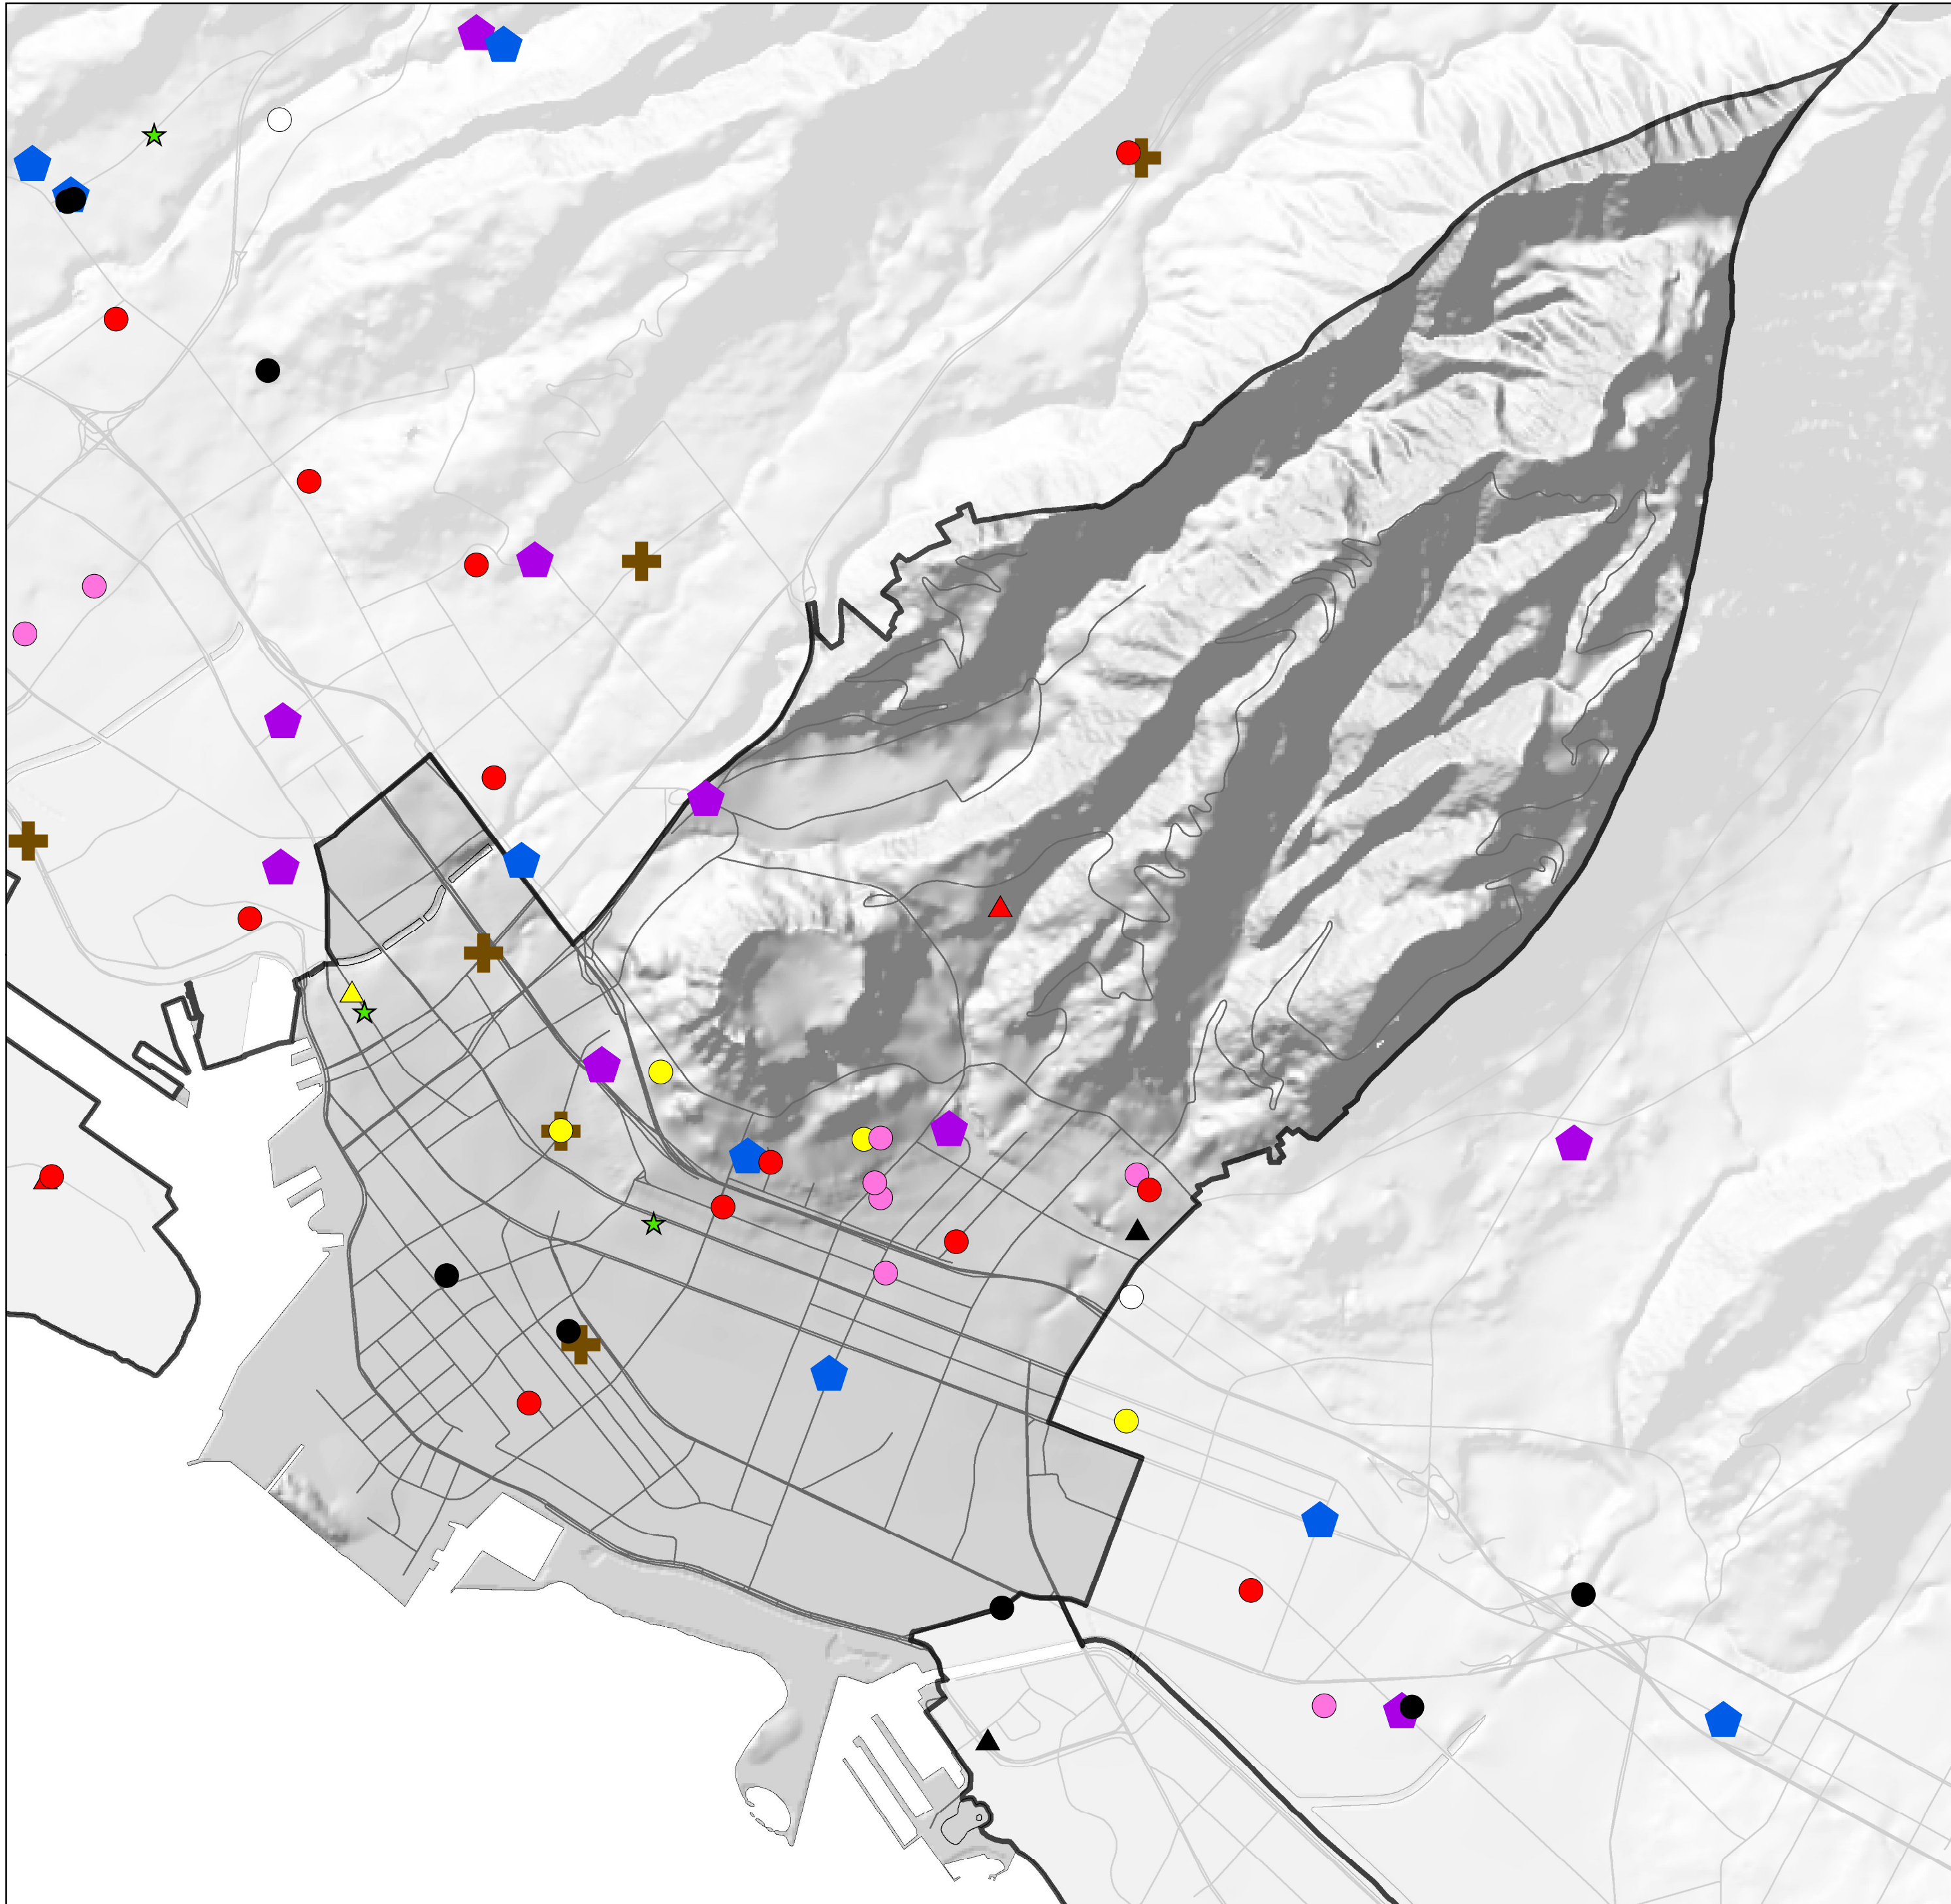

HPD District 1: Distribution of Parolees by Type of Offense: Violent

Legend

- Type & Level of Offense by Gender
- Murder, Male
 - Violent Class A, Male
 - Violent Class B, Male
 - Violent Class C, Male
 - Violent Misdemeanor, Male
 - Murder, Female
 - Violent Class A, Female
 - Violent Class B, Female
 - Violent Class C, Female
 - Clean & Sober Housing, Male
 - Clean & Sober Housing, Female
 - Substance Abuse & Mental Health Treatment Program
 - Police Stations & Sub-Stations
 - HPD District Borders
 - Major Roads

Source: Hawaii Paroling Authority, 2012;
Hawaii State Judiciary, Adult Client Services, 2012
Data extracted for parolees on 11/26/2012

Note: Locations are approximated for confidentiality purposes