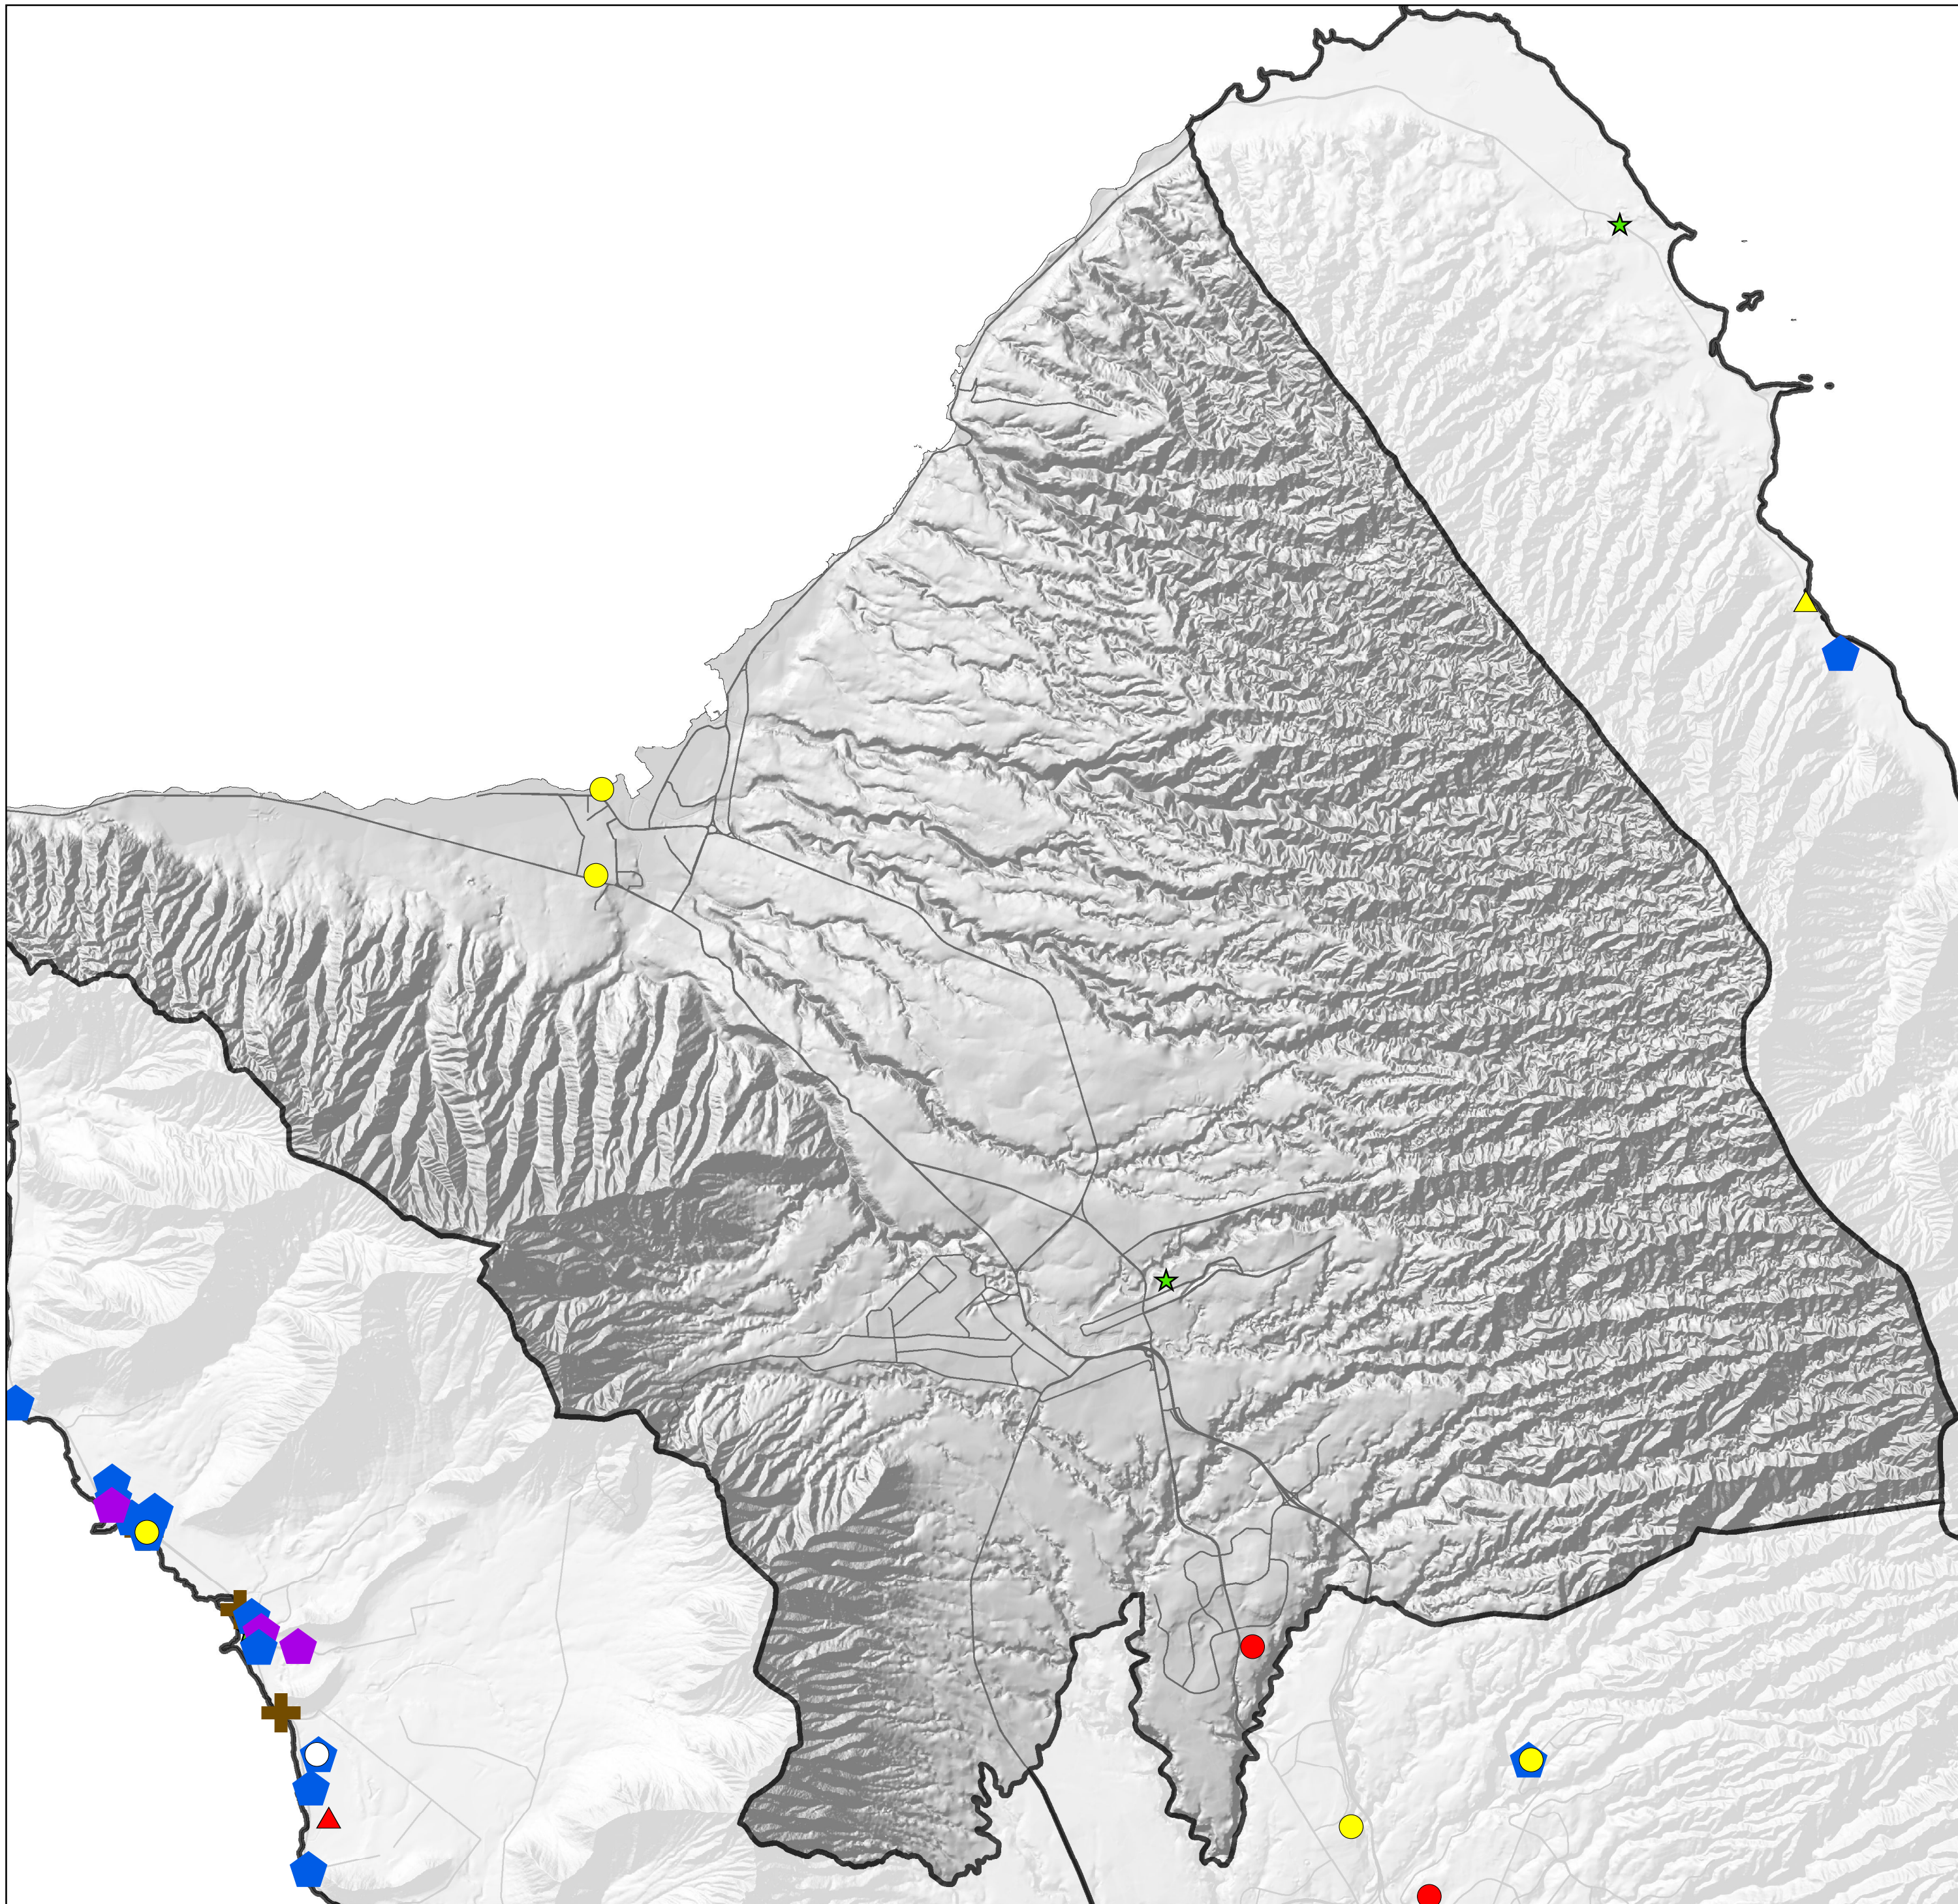

HPD District 2: Distribution of Parolees by Type of Offense: Other

Legend

Type & Level of Offense by Gender

- Other Class A, Male
- Other Class B, Male
- Other Class C, Male
- Other Misdemeanor, Male
- ▲ Other Class A, Female
- ▲ Other Class B, Female
- ▲ Other Class C, Female
- Clean & Sober Housing, Male
- Clean & Sober Housing, Female
- ✚ Substance Abuse & Mental Health Treatment Program
- ★ Police Stations & Sub-Stations
- HPD District Borders
- Major Roads

Source: Hawaii Paroling Authority, 2012;
Hawaii State Judiciary, Adult Client Services, 2012
Data extracted for parolees on 11/26/2012

Note: Locations are approximated for confidentiality purposes