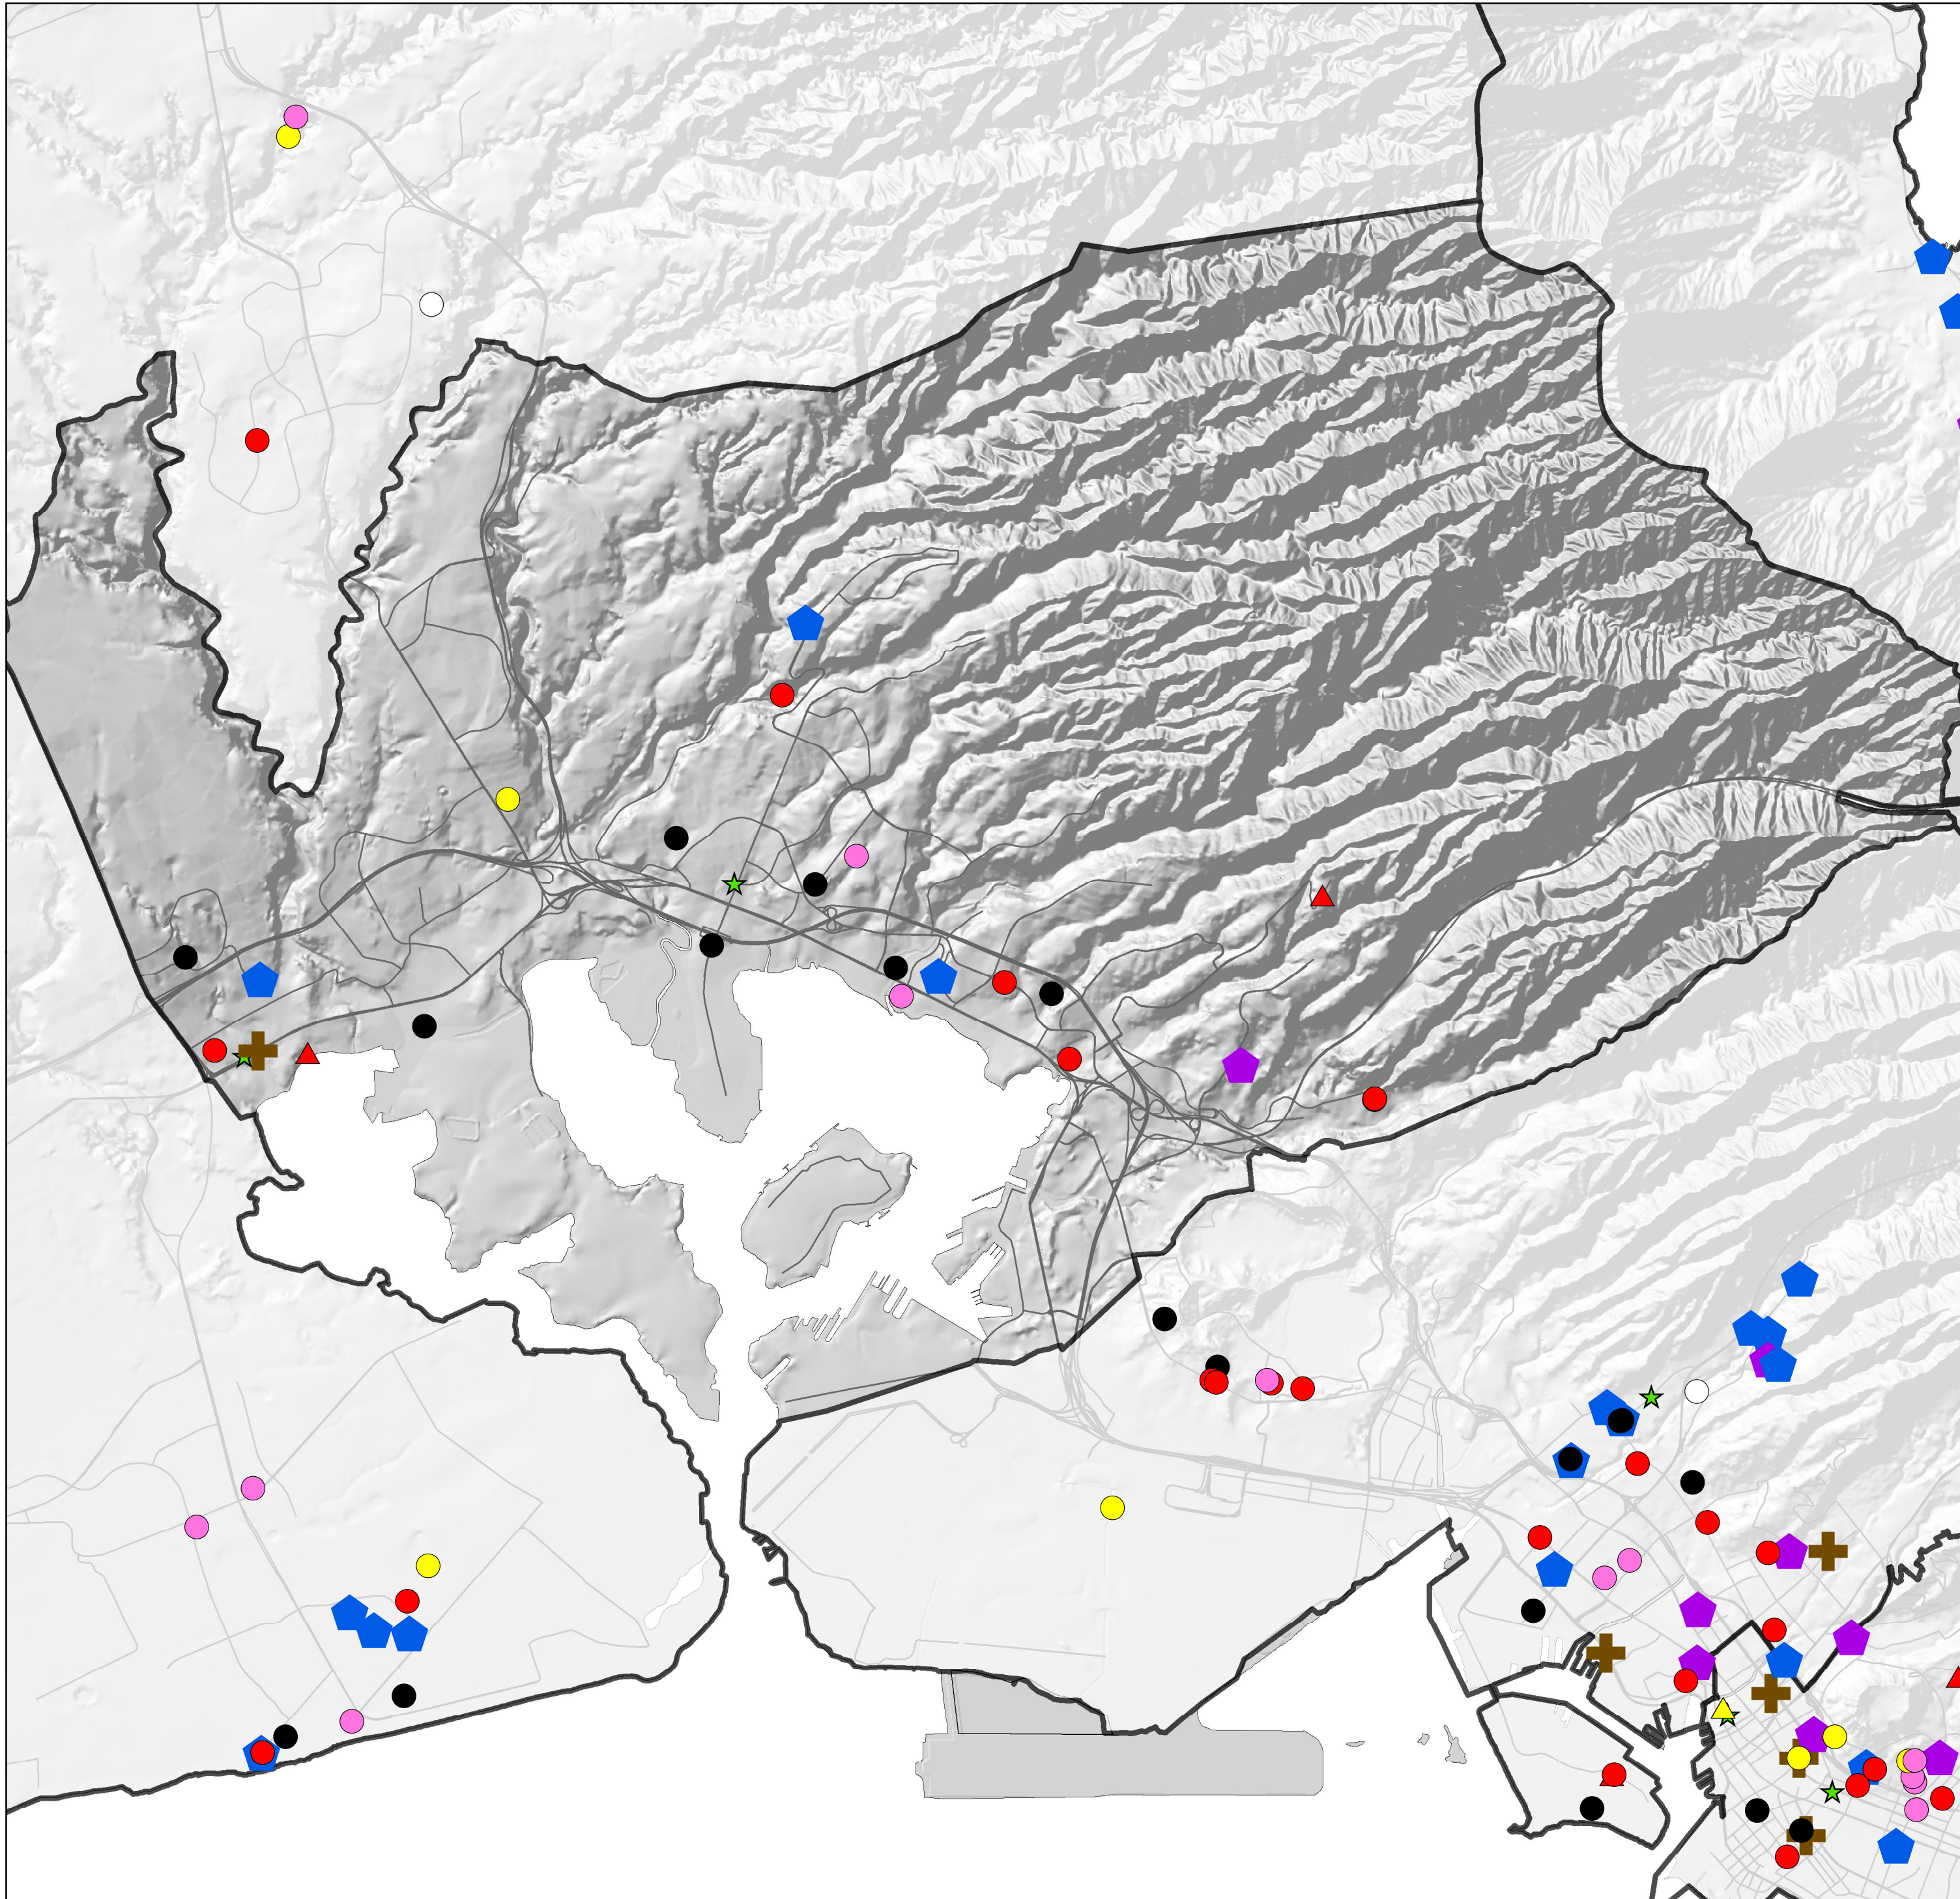

# HPD District 3: Distribution of Parolees by Type of Offense: Violent

### Legend

Type & Level of Offense by Gender

- Murder, Male
- Violent Class A, Male
- Violent Class B, Male
- Violent Class C, Male
- Violent Misdemeanor, Male
- ▲ Murder, Female
- ▲ Violent Class A, Female
- ▲ Violent Class B, Female
- ▲ Violent Class C, Female
- ⬠ Clean & Sober Housing, Male
- ⬠ Clean & Sober Housing, Female
- + Substance Abuse & Mental Health Treatment Program
- ★ Police Stations & Sub-Stations
- HPD District Borders
- Major Roads

Source: Hawaii Paroling Authority, 2012;  
 Hawaii State Judiciary, Adult Client Services, 2012  
 Data extracted for parolees on 11/26/2012

Note: Locations are approximated for confidentiality purposes