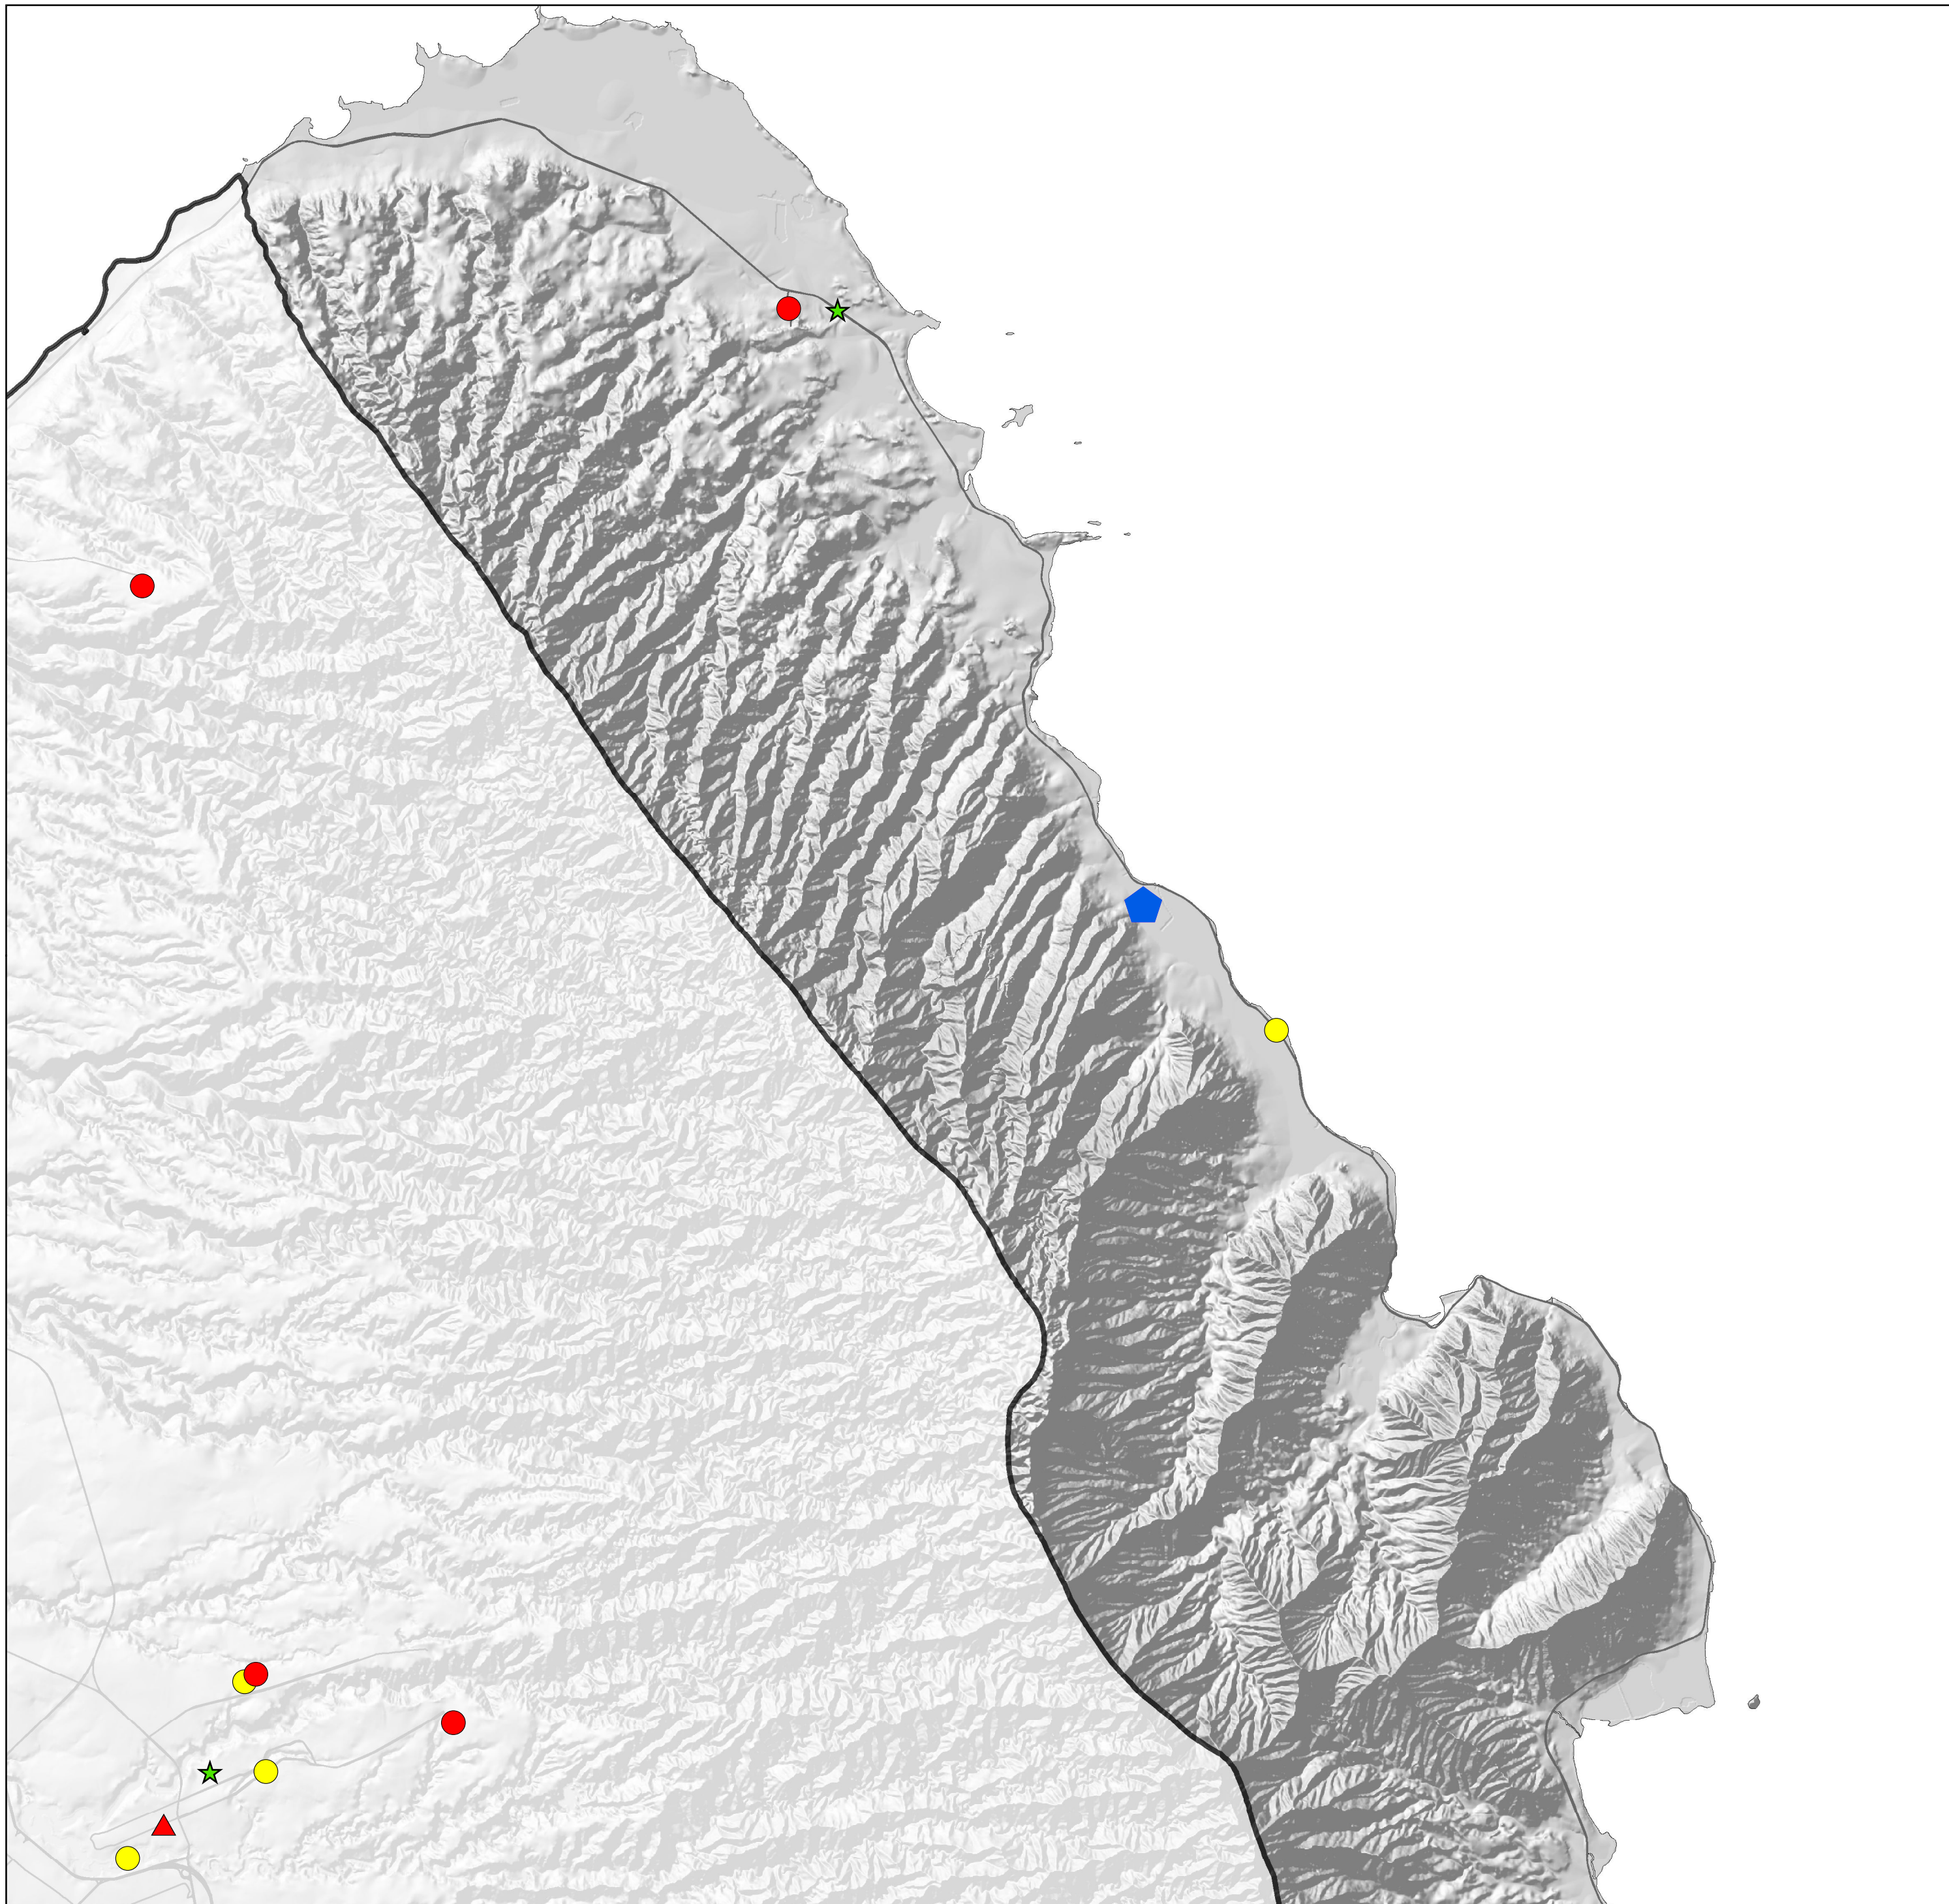

# HPD District 4 - Northern Section: Distribution of Parolees by Type of Offense: Property

## Legend

Type & Level of Offense by Gender

- Property Class A, Male
- Property Class B, Male
- Property Class C, Male
- Property Misdemeanor, Male
- ▲ Property Class A, Female
- ▲ Property Class B, Female
- ▲ Property Class C, Female
- △ Property Misdemeanor, Female
- Clean & Sober Housing, Male
- Clean & Sober Housing, Female
- ✚ Substance Abuse & Mental Health Treatment Program
- ★ Police Stations & Sub-Stations
- ▭ HPD District Borders
- Major Roads

Source: Hawaii Paroling Authority, 2012;  
 Hawaii State Judiciary, Adult Client Services, 2012  
 Data extracted for parolees on 11/26/2012

Note: Locations are approximated for confidentiality purposes