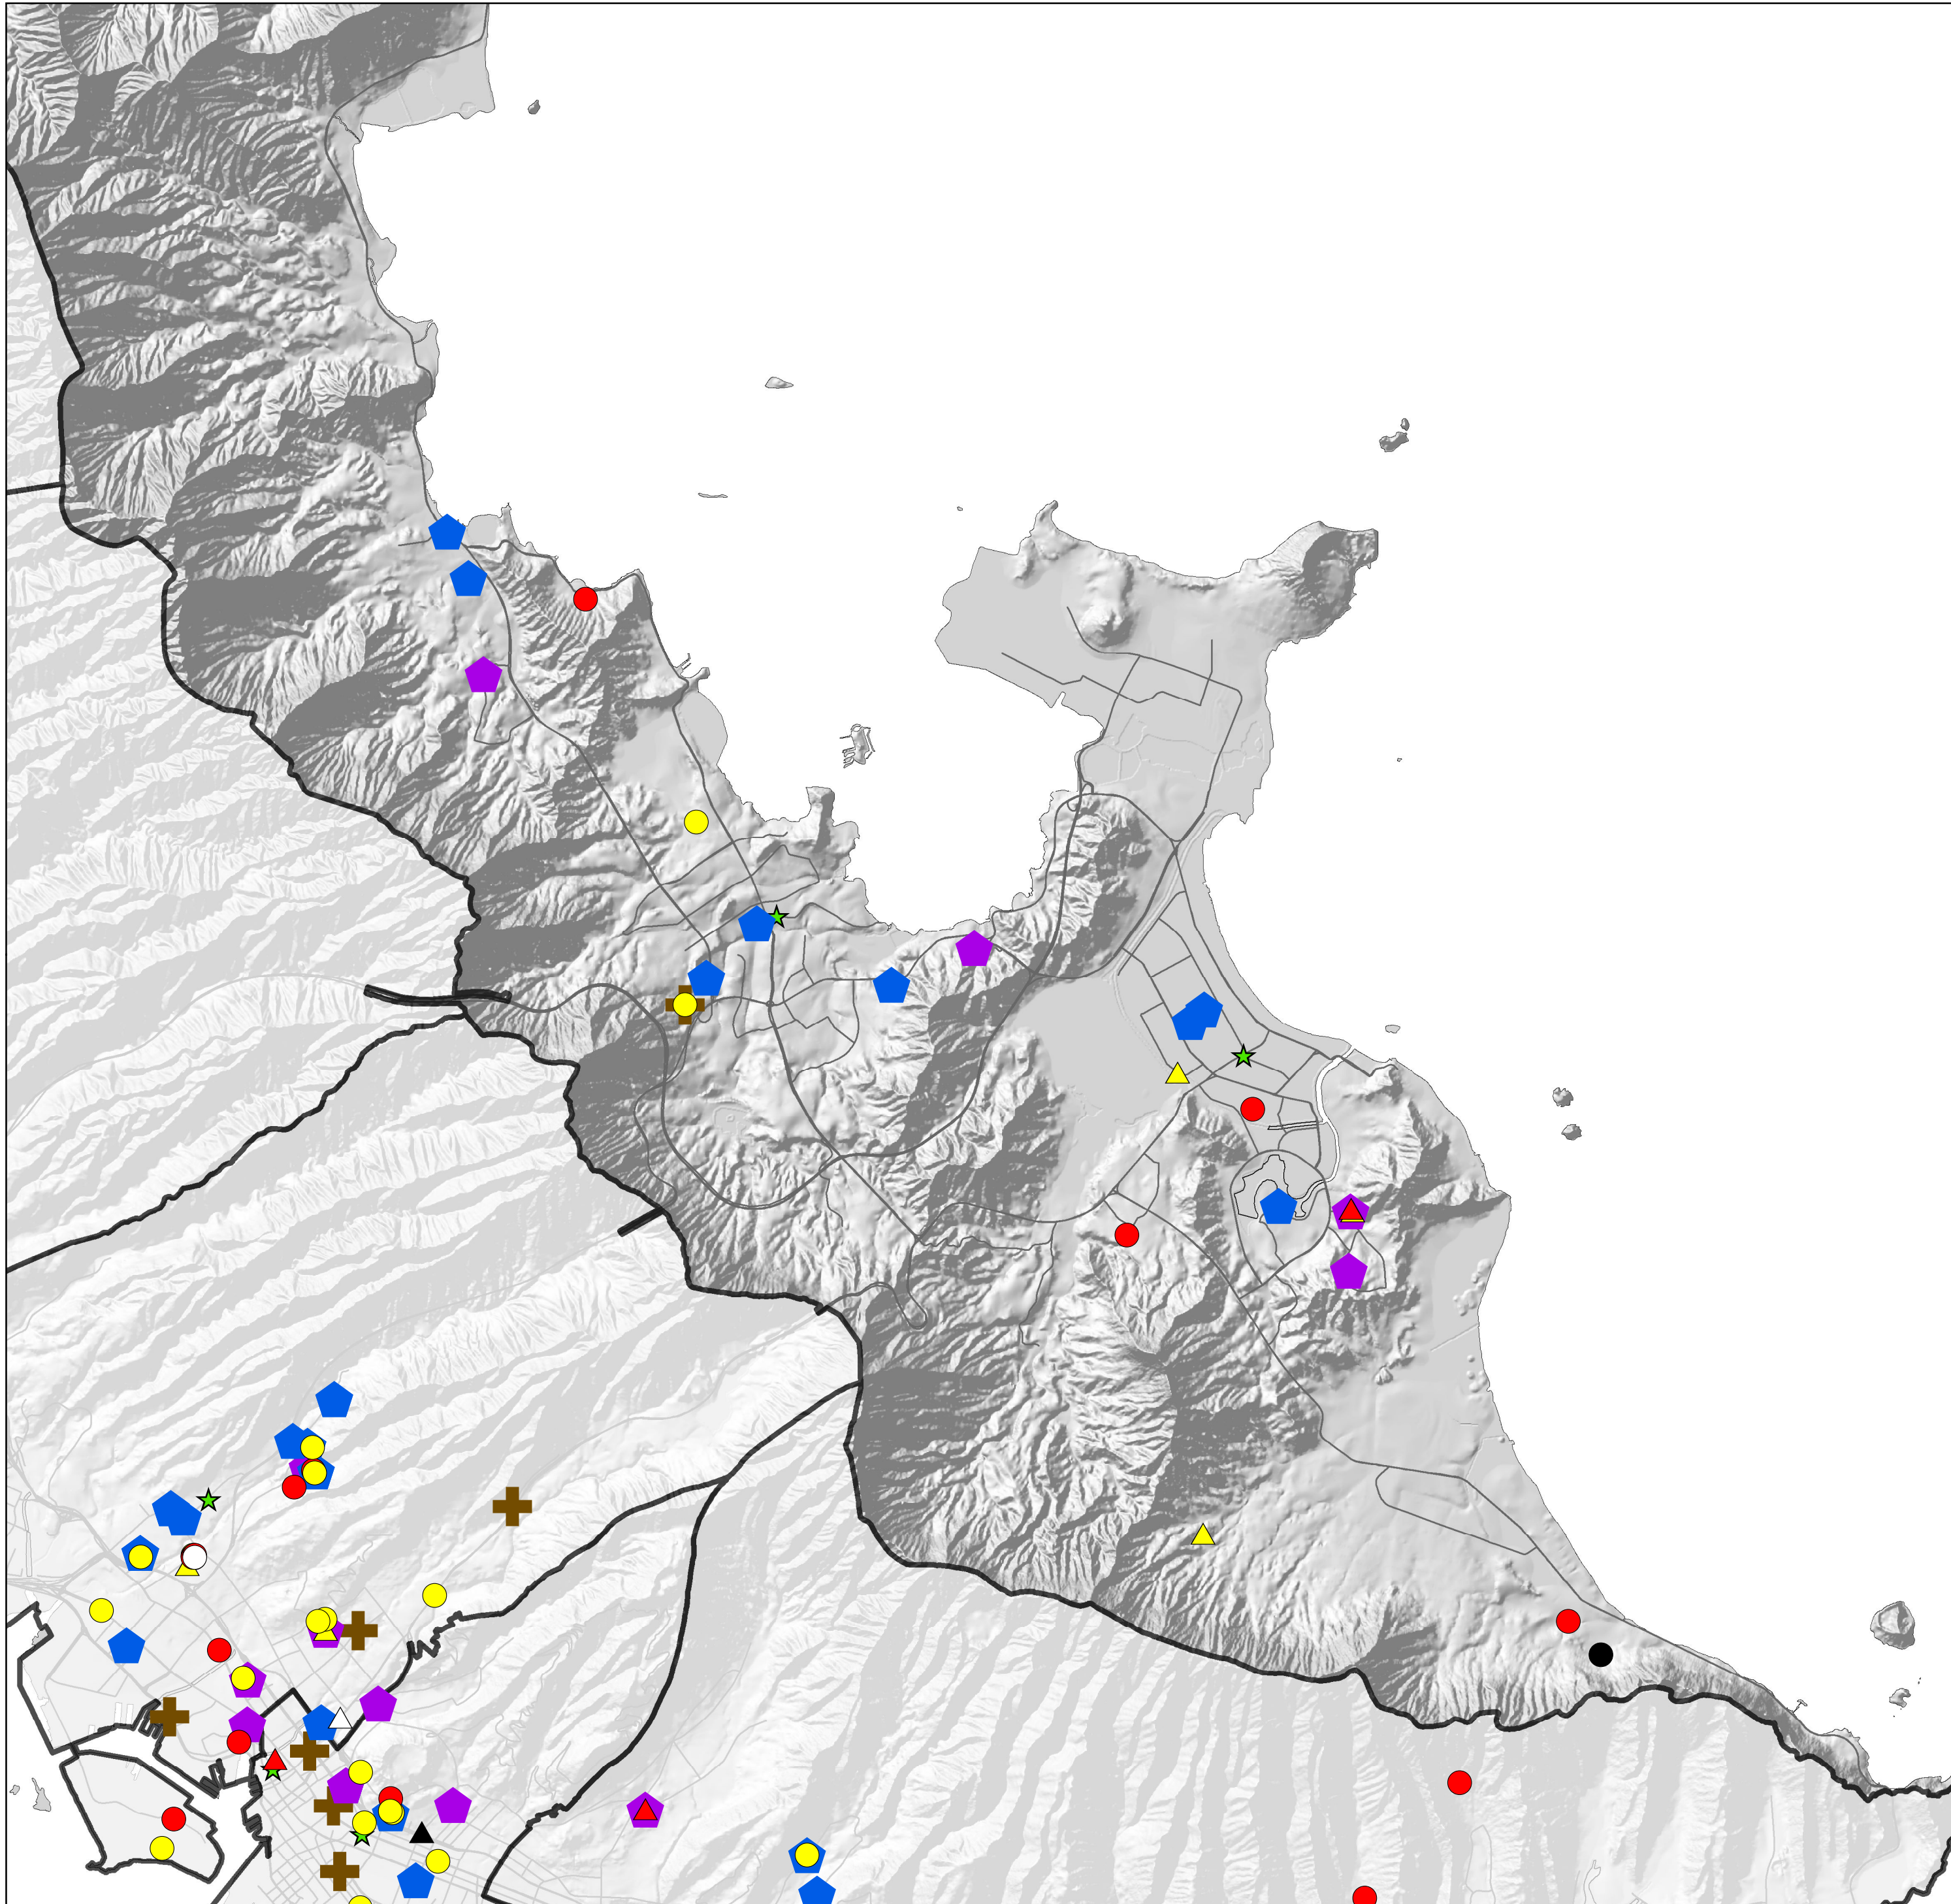

HPD District 4 - Southern Section: Distribution of Parolees by Type of Offense: Property

Legend

- Type & Level of Offense by Gender
- Property Class A, Male
 - Property Class B, Male
 - Property Class C, Male
 - Property Misdemeanor, Male
 - ▲ Property Class A, Female
 - ▲ Property Class B, Female
 - ▲ Property Class C, Female
 - △ Property Misdemeanor, Female
 - Clean & Sober Housing, Male
 - Clean & Sober Housing, Female
 - ✚ Substance Abuse & Mental Health Treatment Program
 - ★ Police Stations & Sub-Stations
 - ▭ HPD District Borders
 - Major Roads

Source: Hawaii Paroling Authority, 2012;
 Hawaii State Judiciary, Adult Client Services, 2012
 Data extracted for parolees on 11/26/2012

Note: Locations are approximated for confidentiality purposes