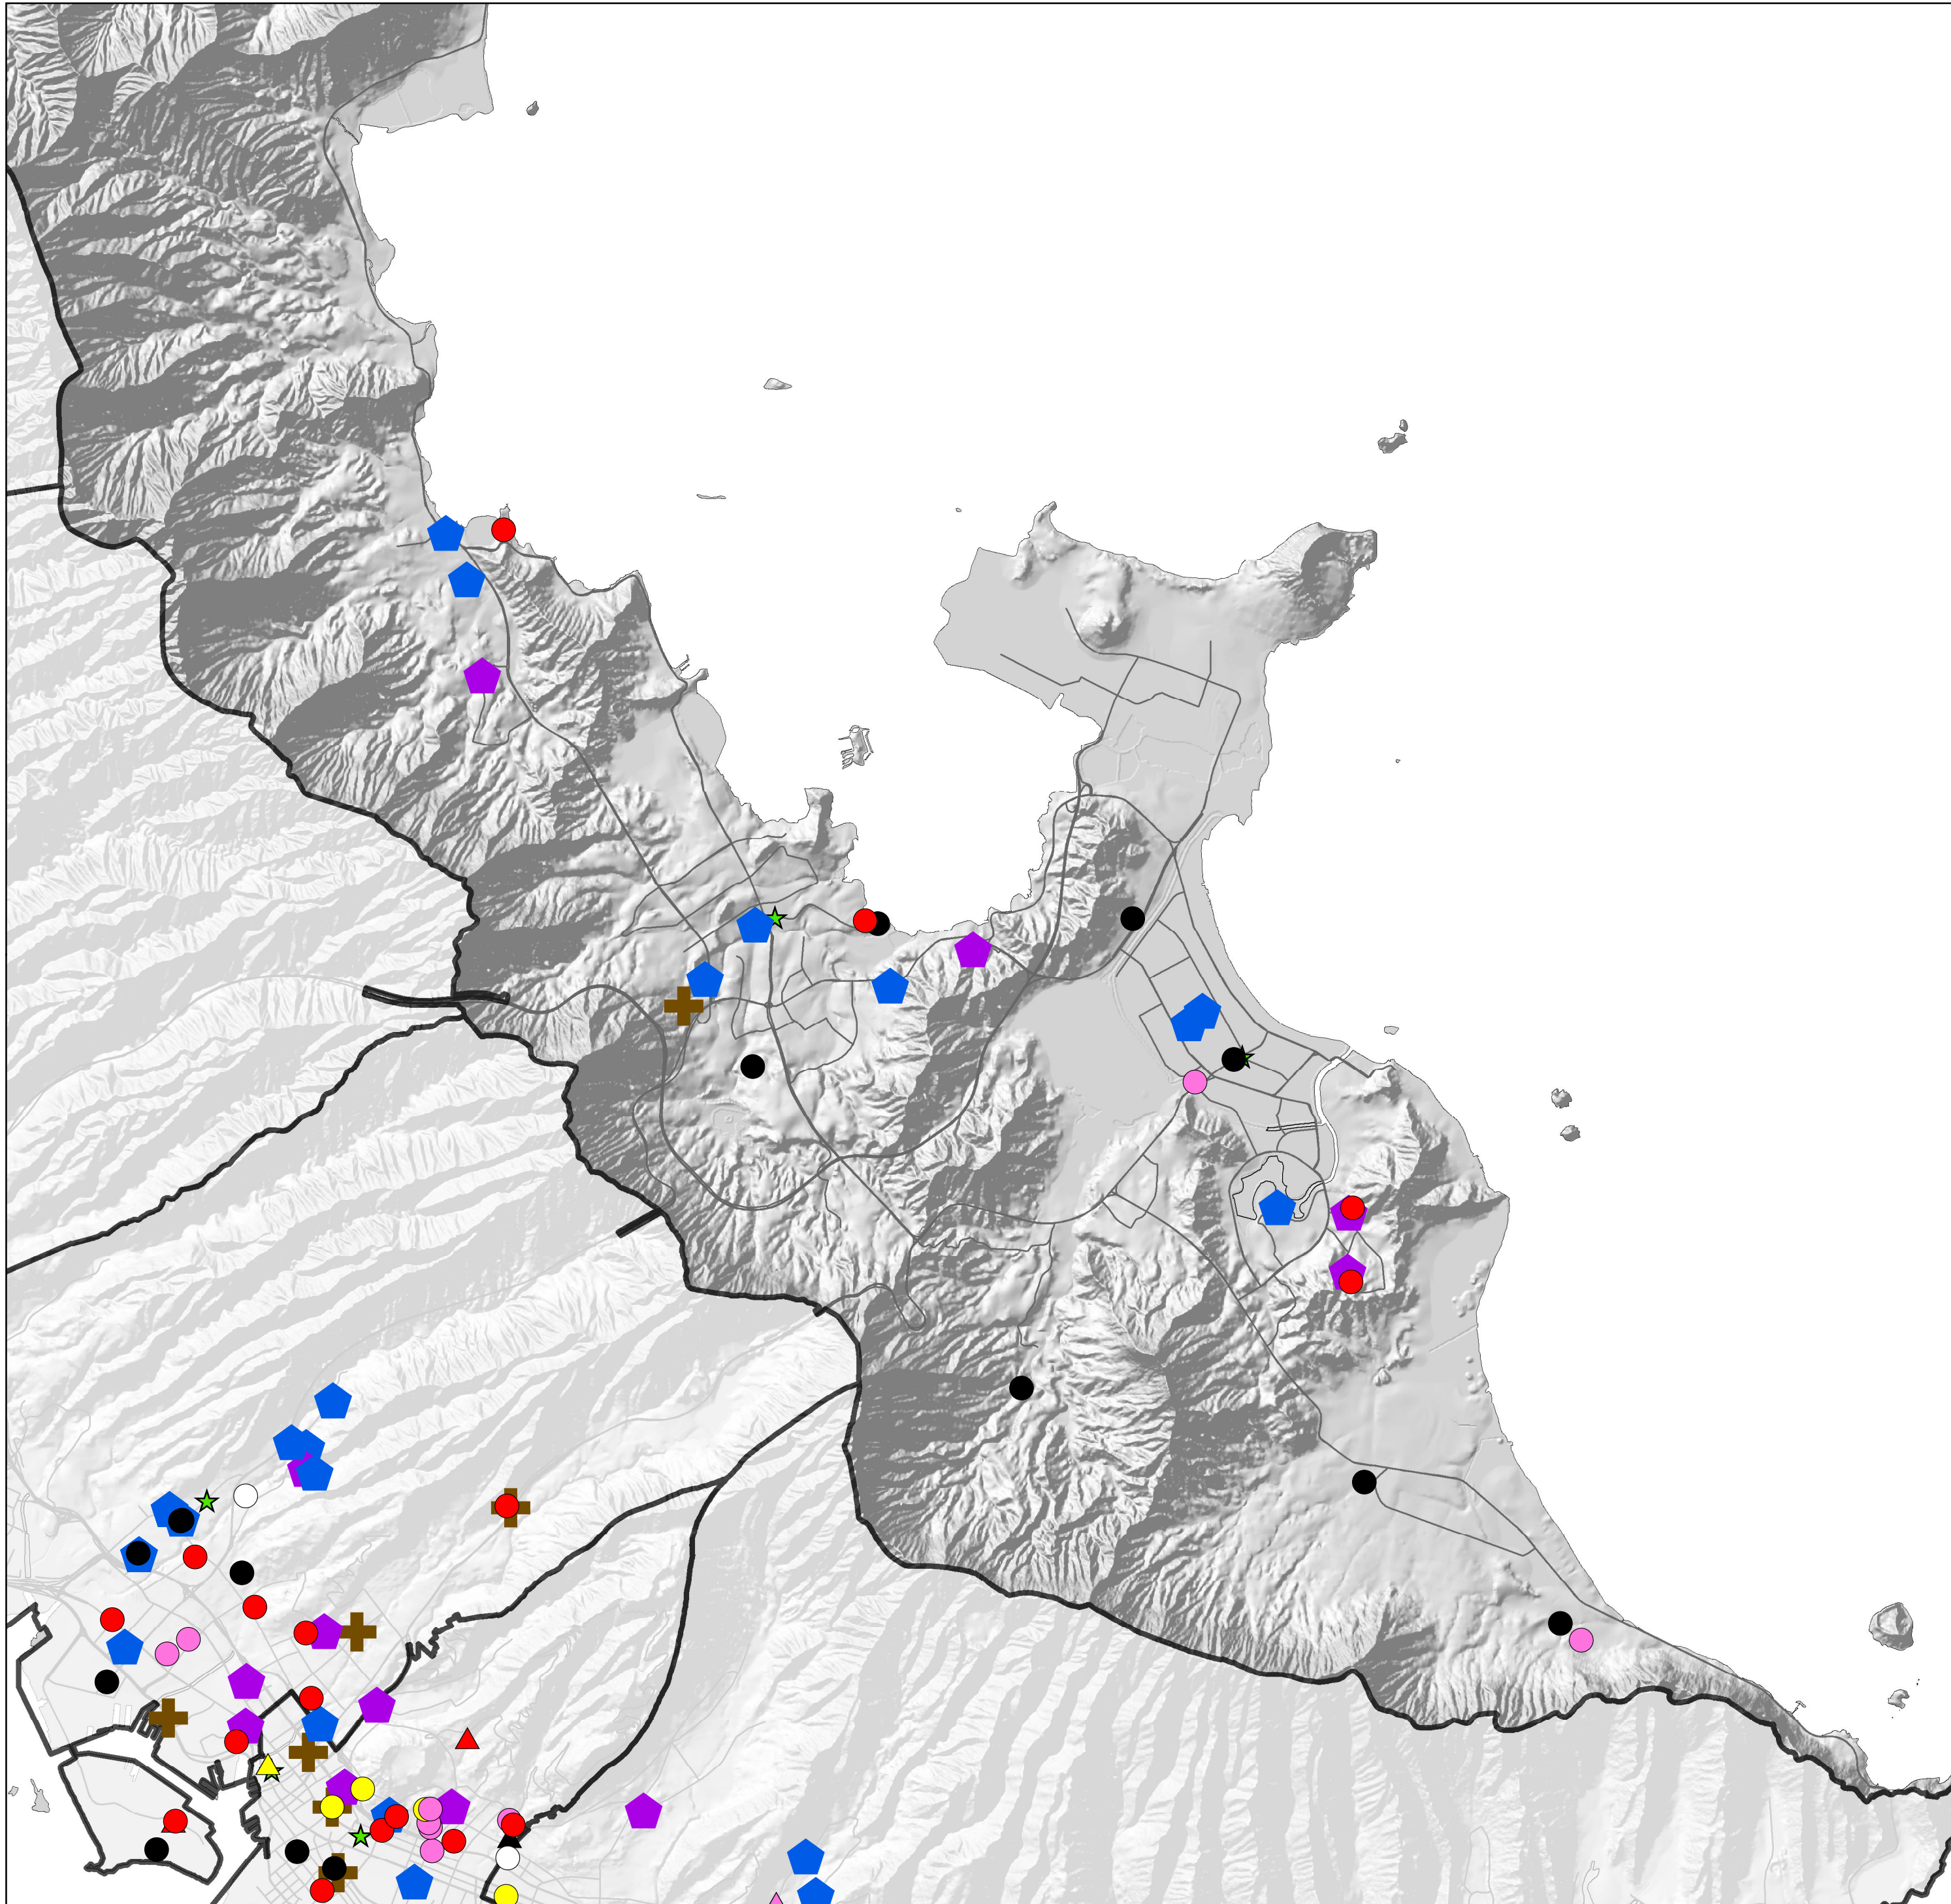

HPD District 4 - Southern Section: Distribution of Parolees by Type of Offense: Violent

Legend

Type & Level of Offense by Gender

- Murder, Male
- Violent Class A, Male
- Violent Class B, Male
- Violent Class C, Male
- Violent Misdemeanor, Male
- ▲ Murder, Female
- ▲ Violent Class A, Female
- ▲ Violent Class B, Female
- ▲ Violent Class C, Female
- ⬠ Clean & Sober Housing, Male
- ⬠ Clean & Sober Housing, Female
- + Substance Abuse & Mental Health Treatment Program
- ★ Police Stations & Sub-Stations
- HPD District Borders
- Major Roads

Source: Hawaii Paroling Authority, 2012;
 Hawaii State Judiciary, Adult Client Services, 2012
 Data extracted for parolees on 11/26/2012

Note: Locations are approximated for confidentiality purposes