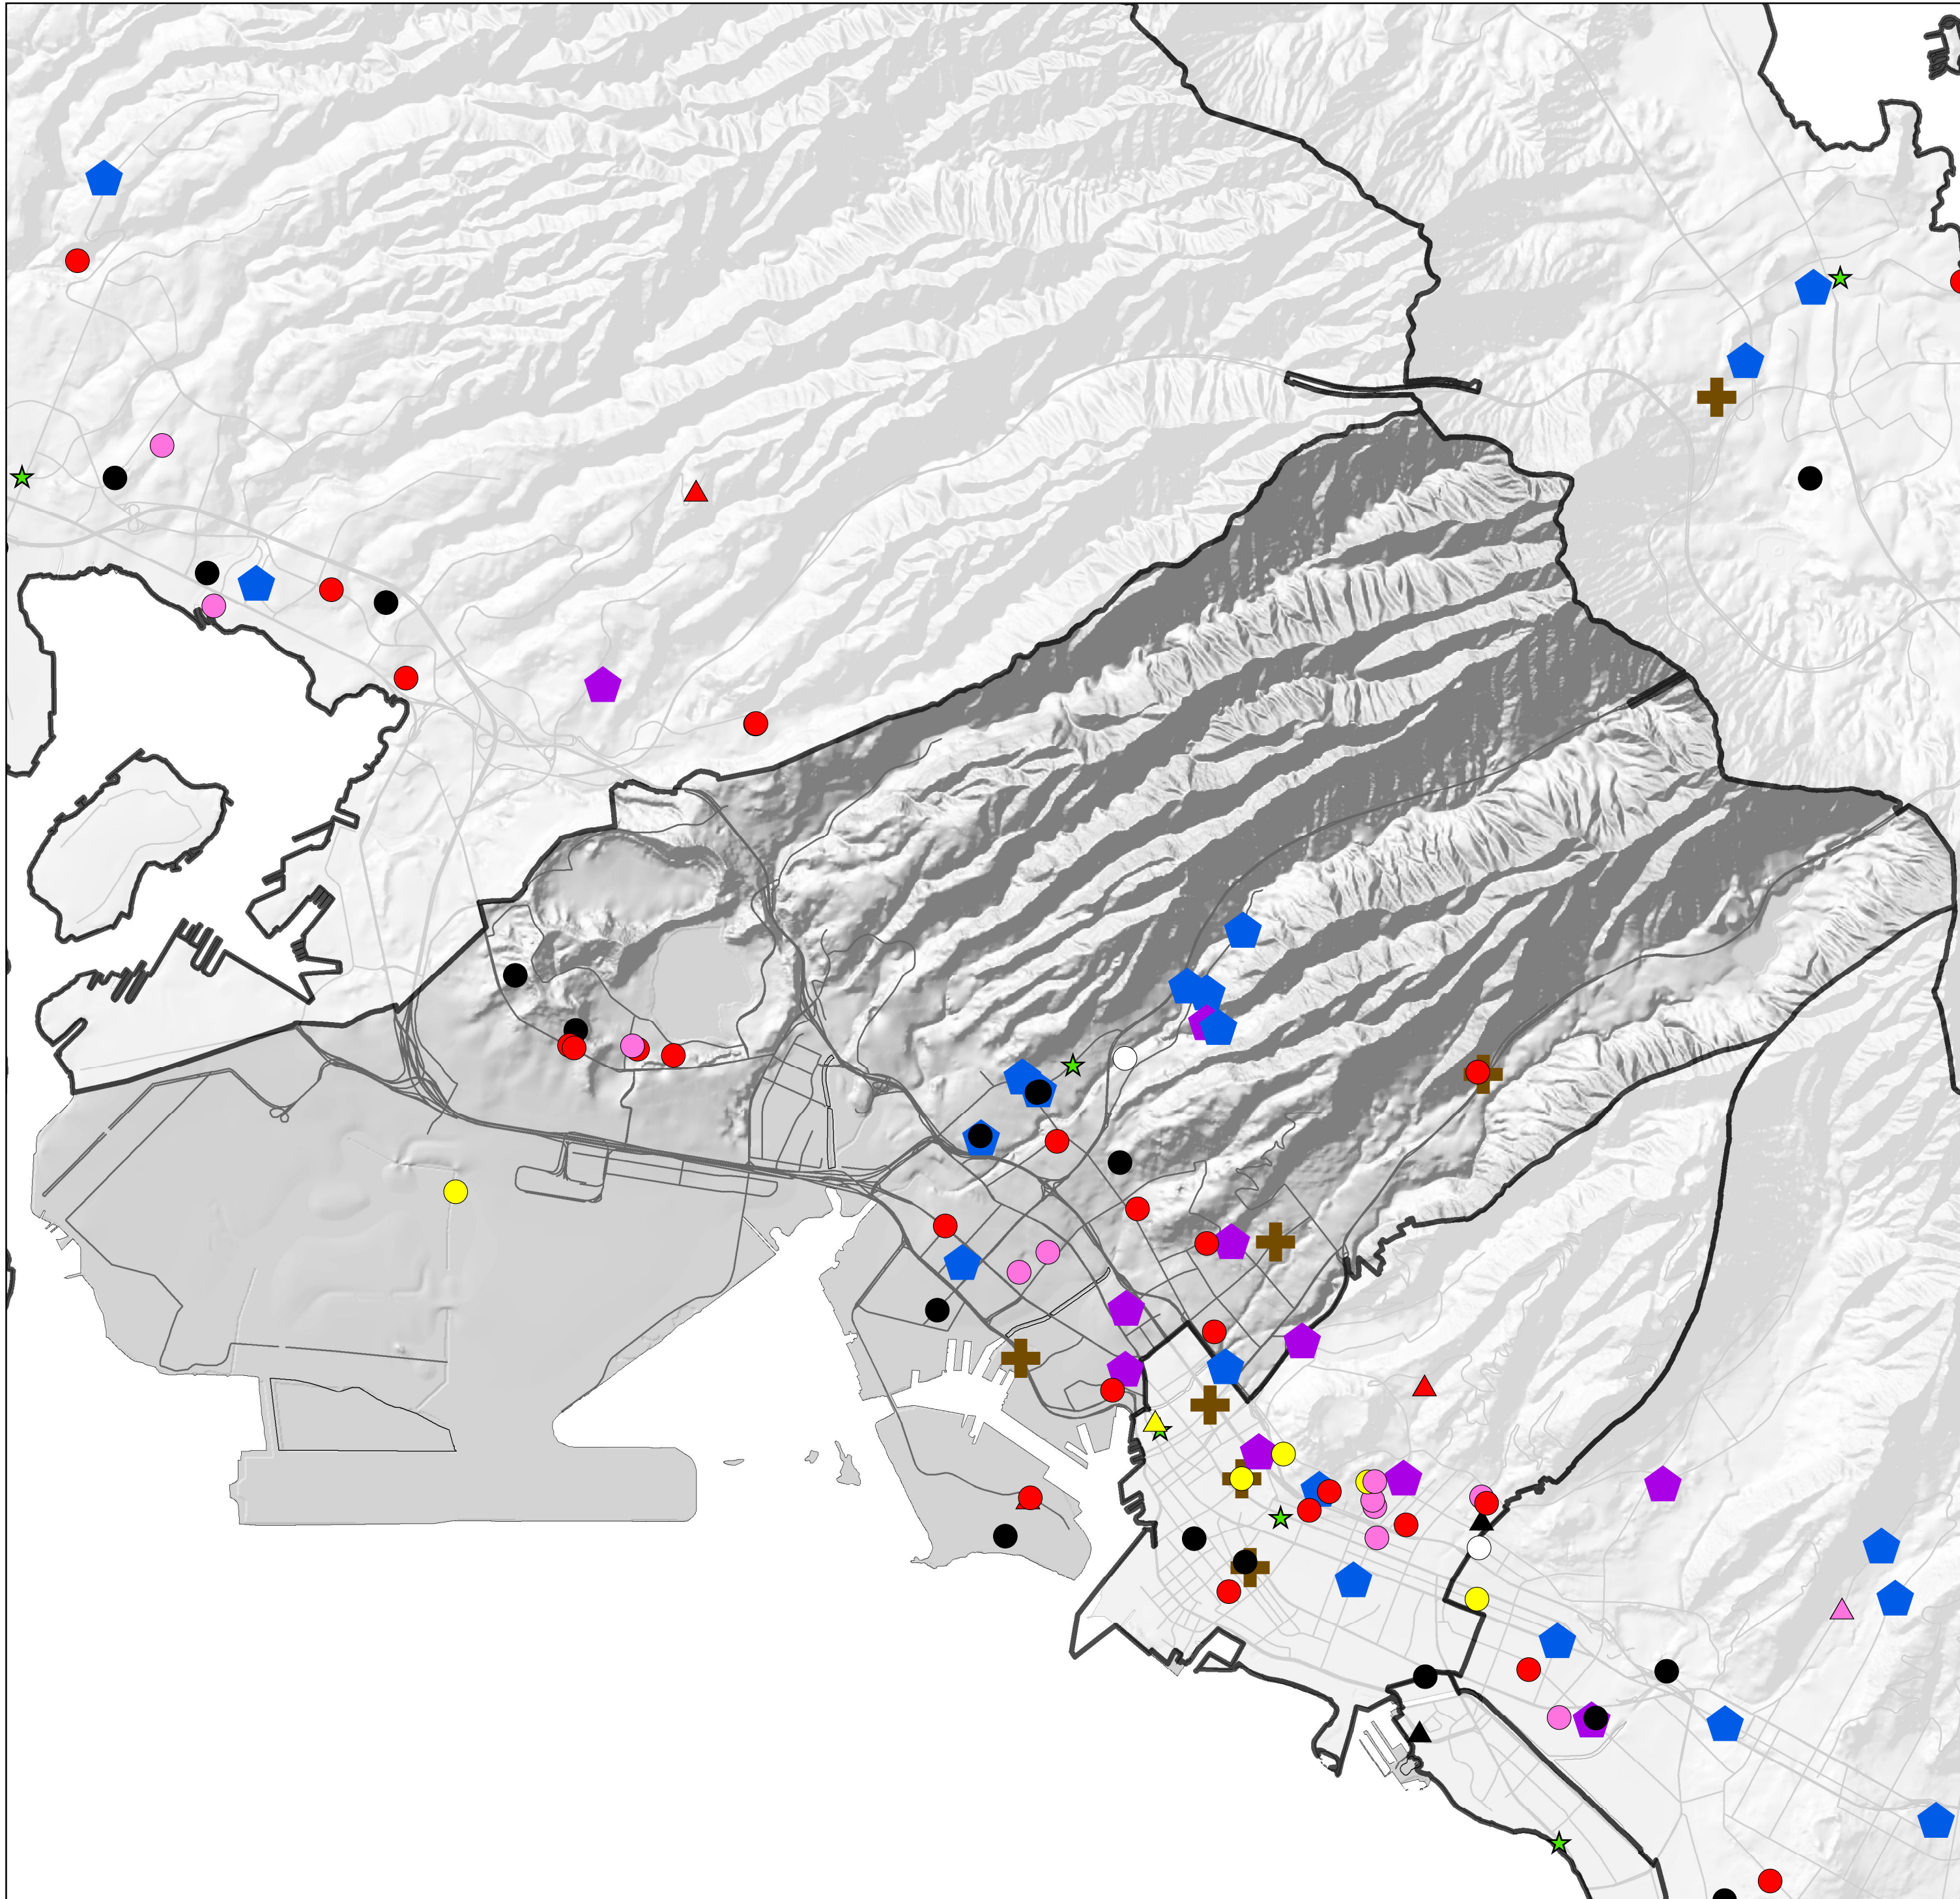

# HPD District 5: Distribution of Parolees by Type of Offense: Violent

## Legend

Type & Level of Offense by Gender

- Murder, Male
- Violent Class A, Male
- Violent Class B, Male
- Violent Class C, Male
- Violent Misdemeanor, Male
- ▲ Murder, Female
- ▲ Violent Class A, Female
- ▲ Violent Class B, Female
- ▲ Violent Class C, Female
- ⬠ Clean & Sober Housing, Male
- ⬠ Clean & Sober Housing, Female
- + Substance Abuse & Mental Health Treatment Program
- ★ Police Stations & Sub-Stations
- HPD District Borders
- Major Roads

Source: Hawaii Paroling Authority, 2012;  
 Hawaii State Judiciary, Adult Client Services, 2012  
 Data extracted for parolees on 11/26/2012

Note: Locations are approximated for confidentiality purposes