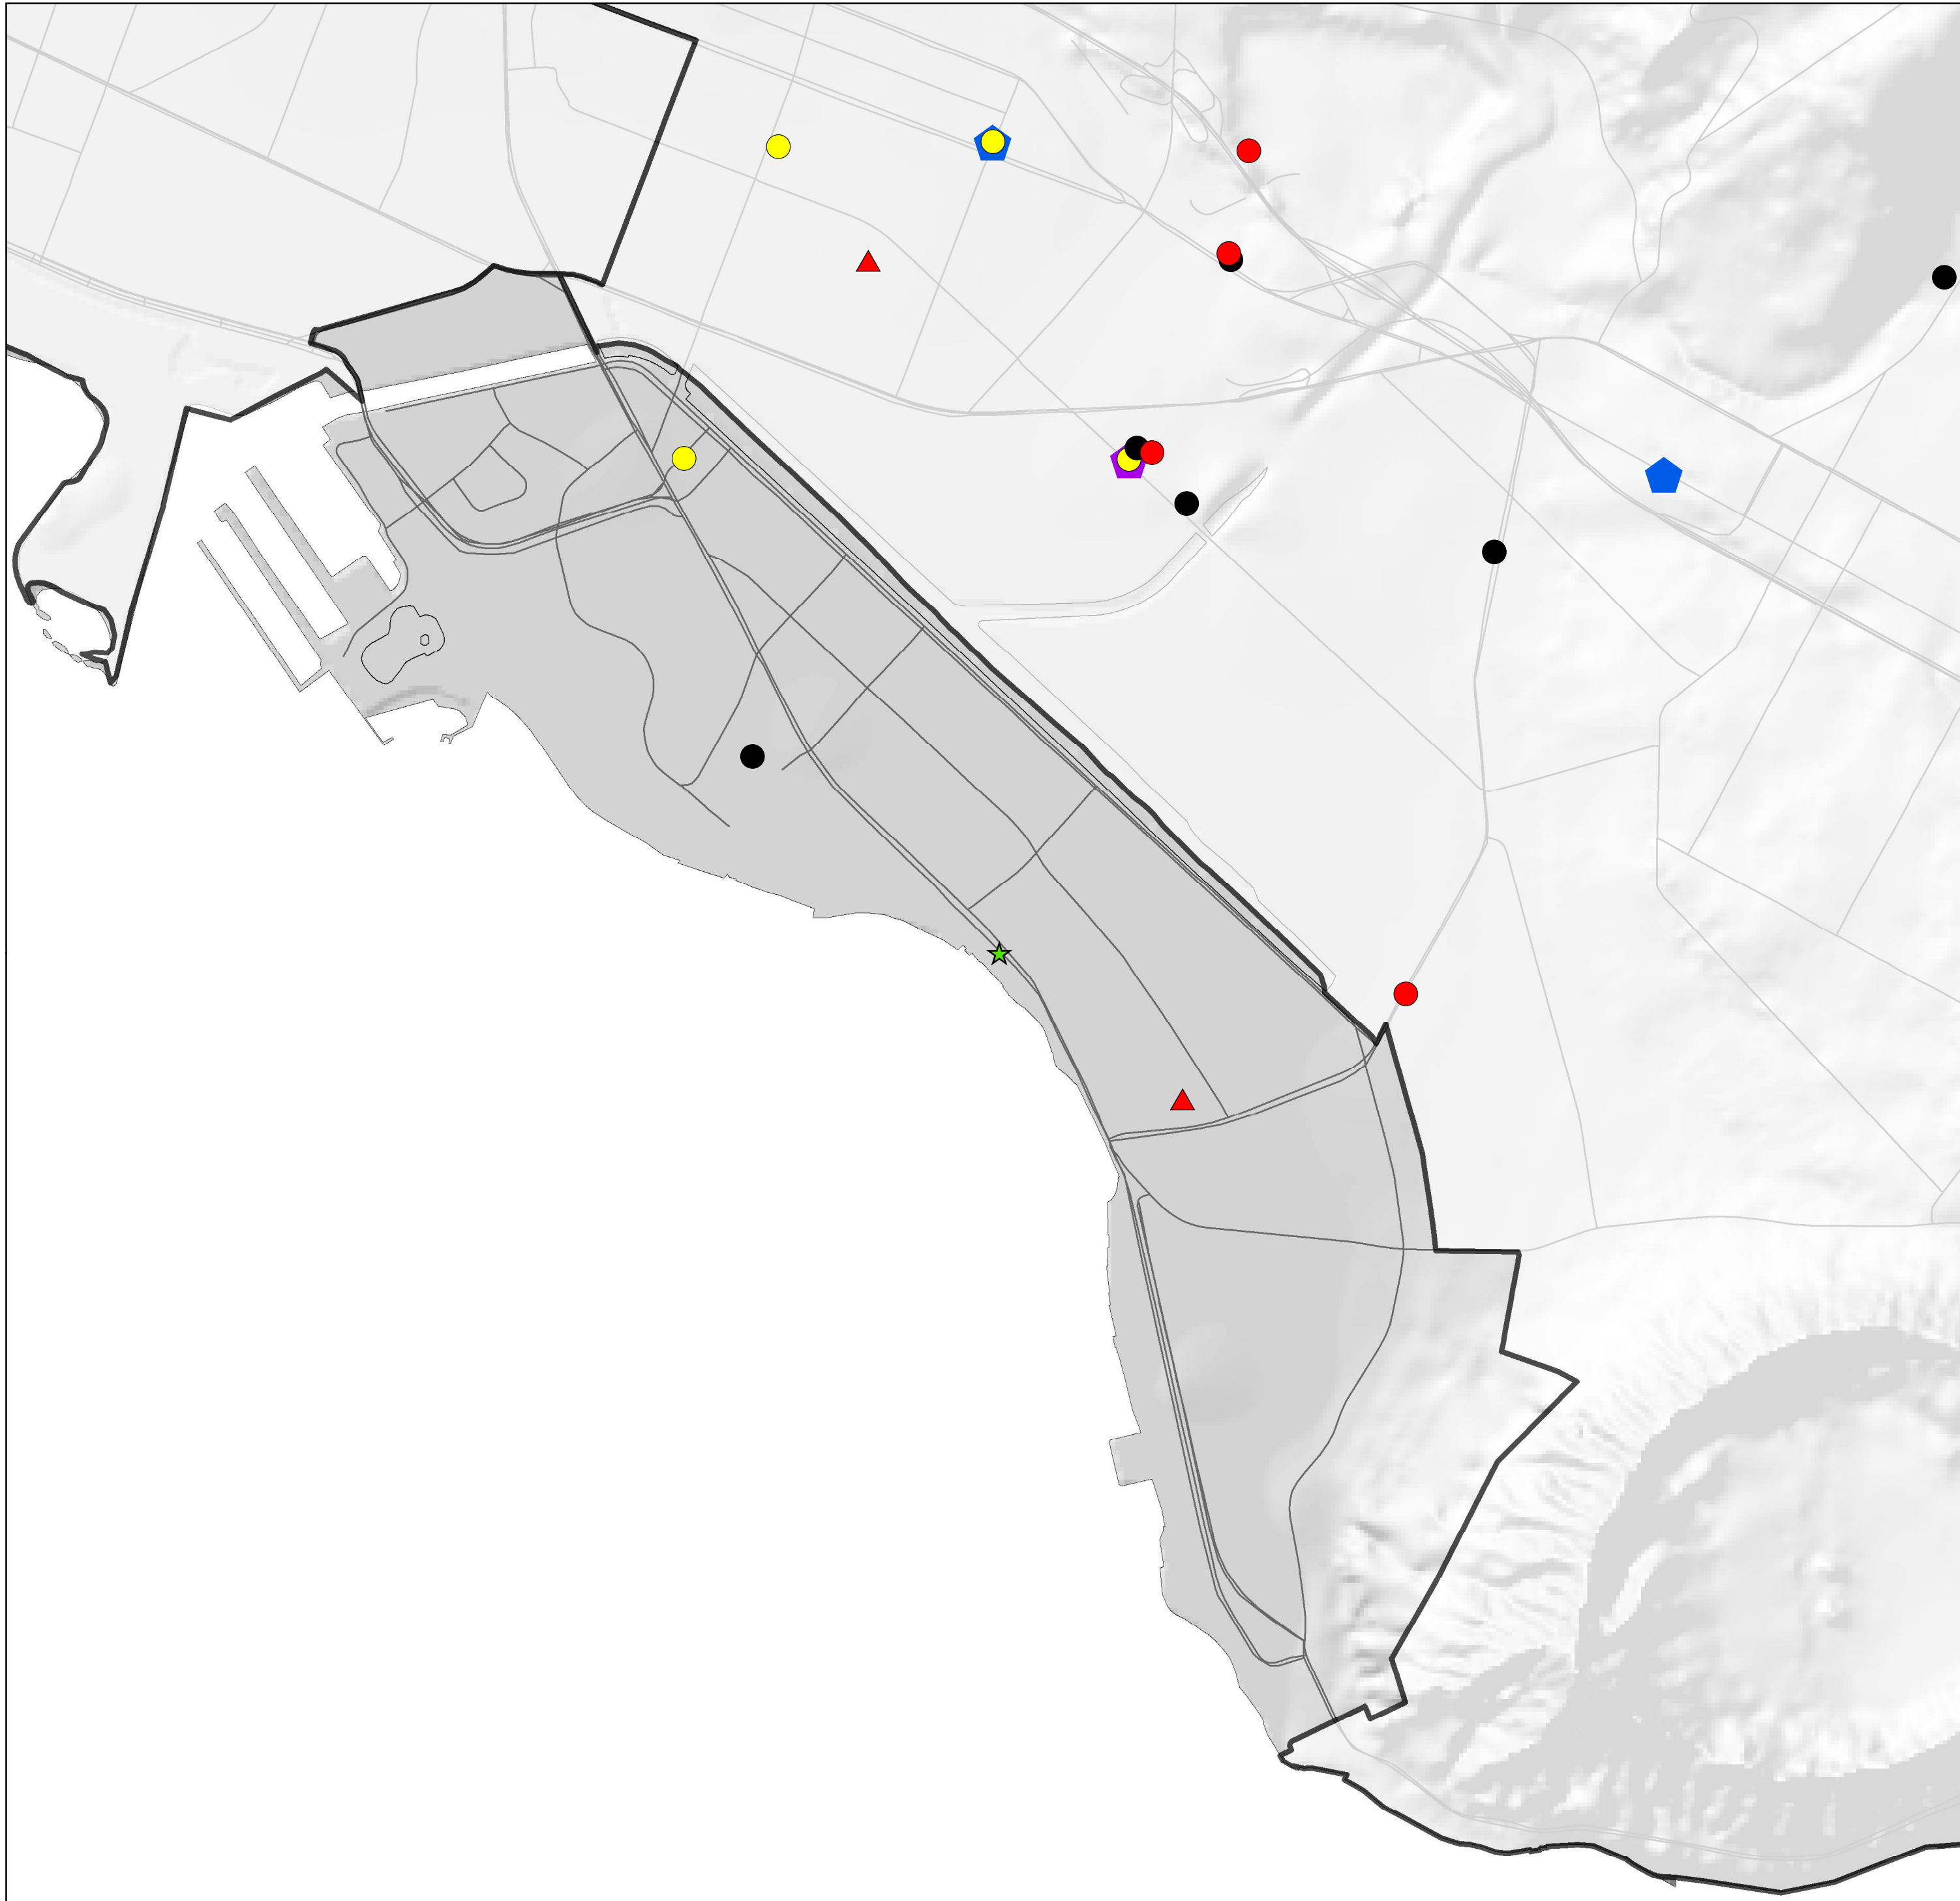

# HPD District 6: Distribution of Parolees by Type of Offense: Drugs

## Legend

Type & Level of Offense by Gender

- Drug Class A, Male
- Drug Class B, Male
- Drug Class C, Male
- ▲ Drug Class A, Female
- ▲ Drug Class B, Female
- ▲ Drug Class C, Female
- ◆ Clean & Sober Housing, Male
- ◆ Clean & Sober Housing, Female
- ✚ Substance Abuse & Mental Health Treatment Program
- ★ Police Stations & Sub-Stations
- HPD District Borders
- Major Roads

Source: Hawaii Paroling Authority, 2012;  
Hawaii State Judiciary, Adult Client Services, 2012  
Data extracted for parolees on 11/26/2012

Note: Locations are approximated for confidentiality purposes