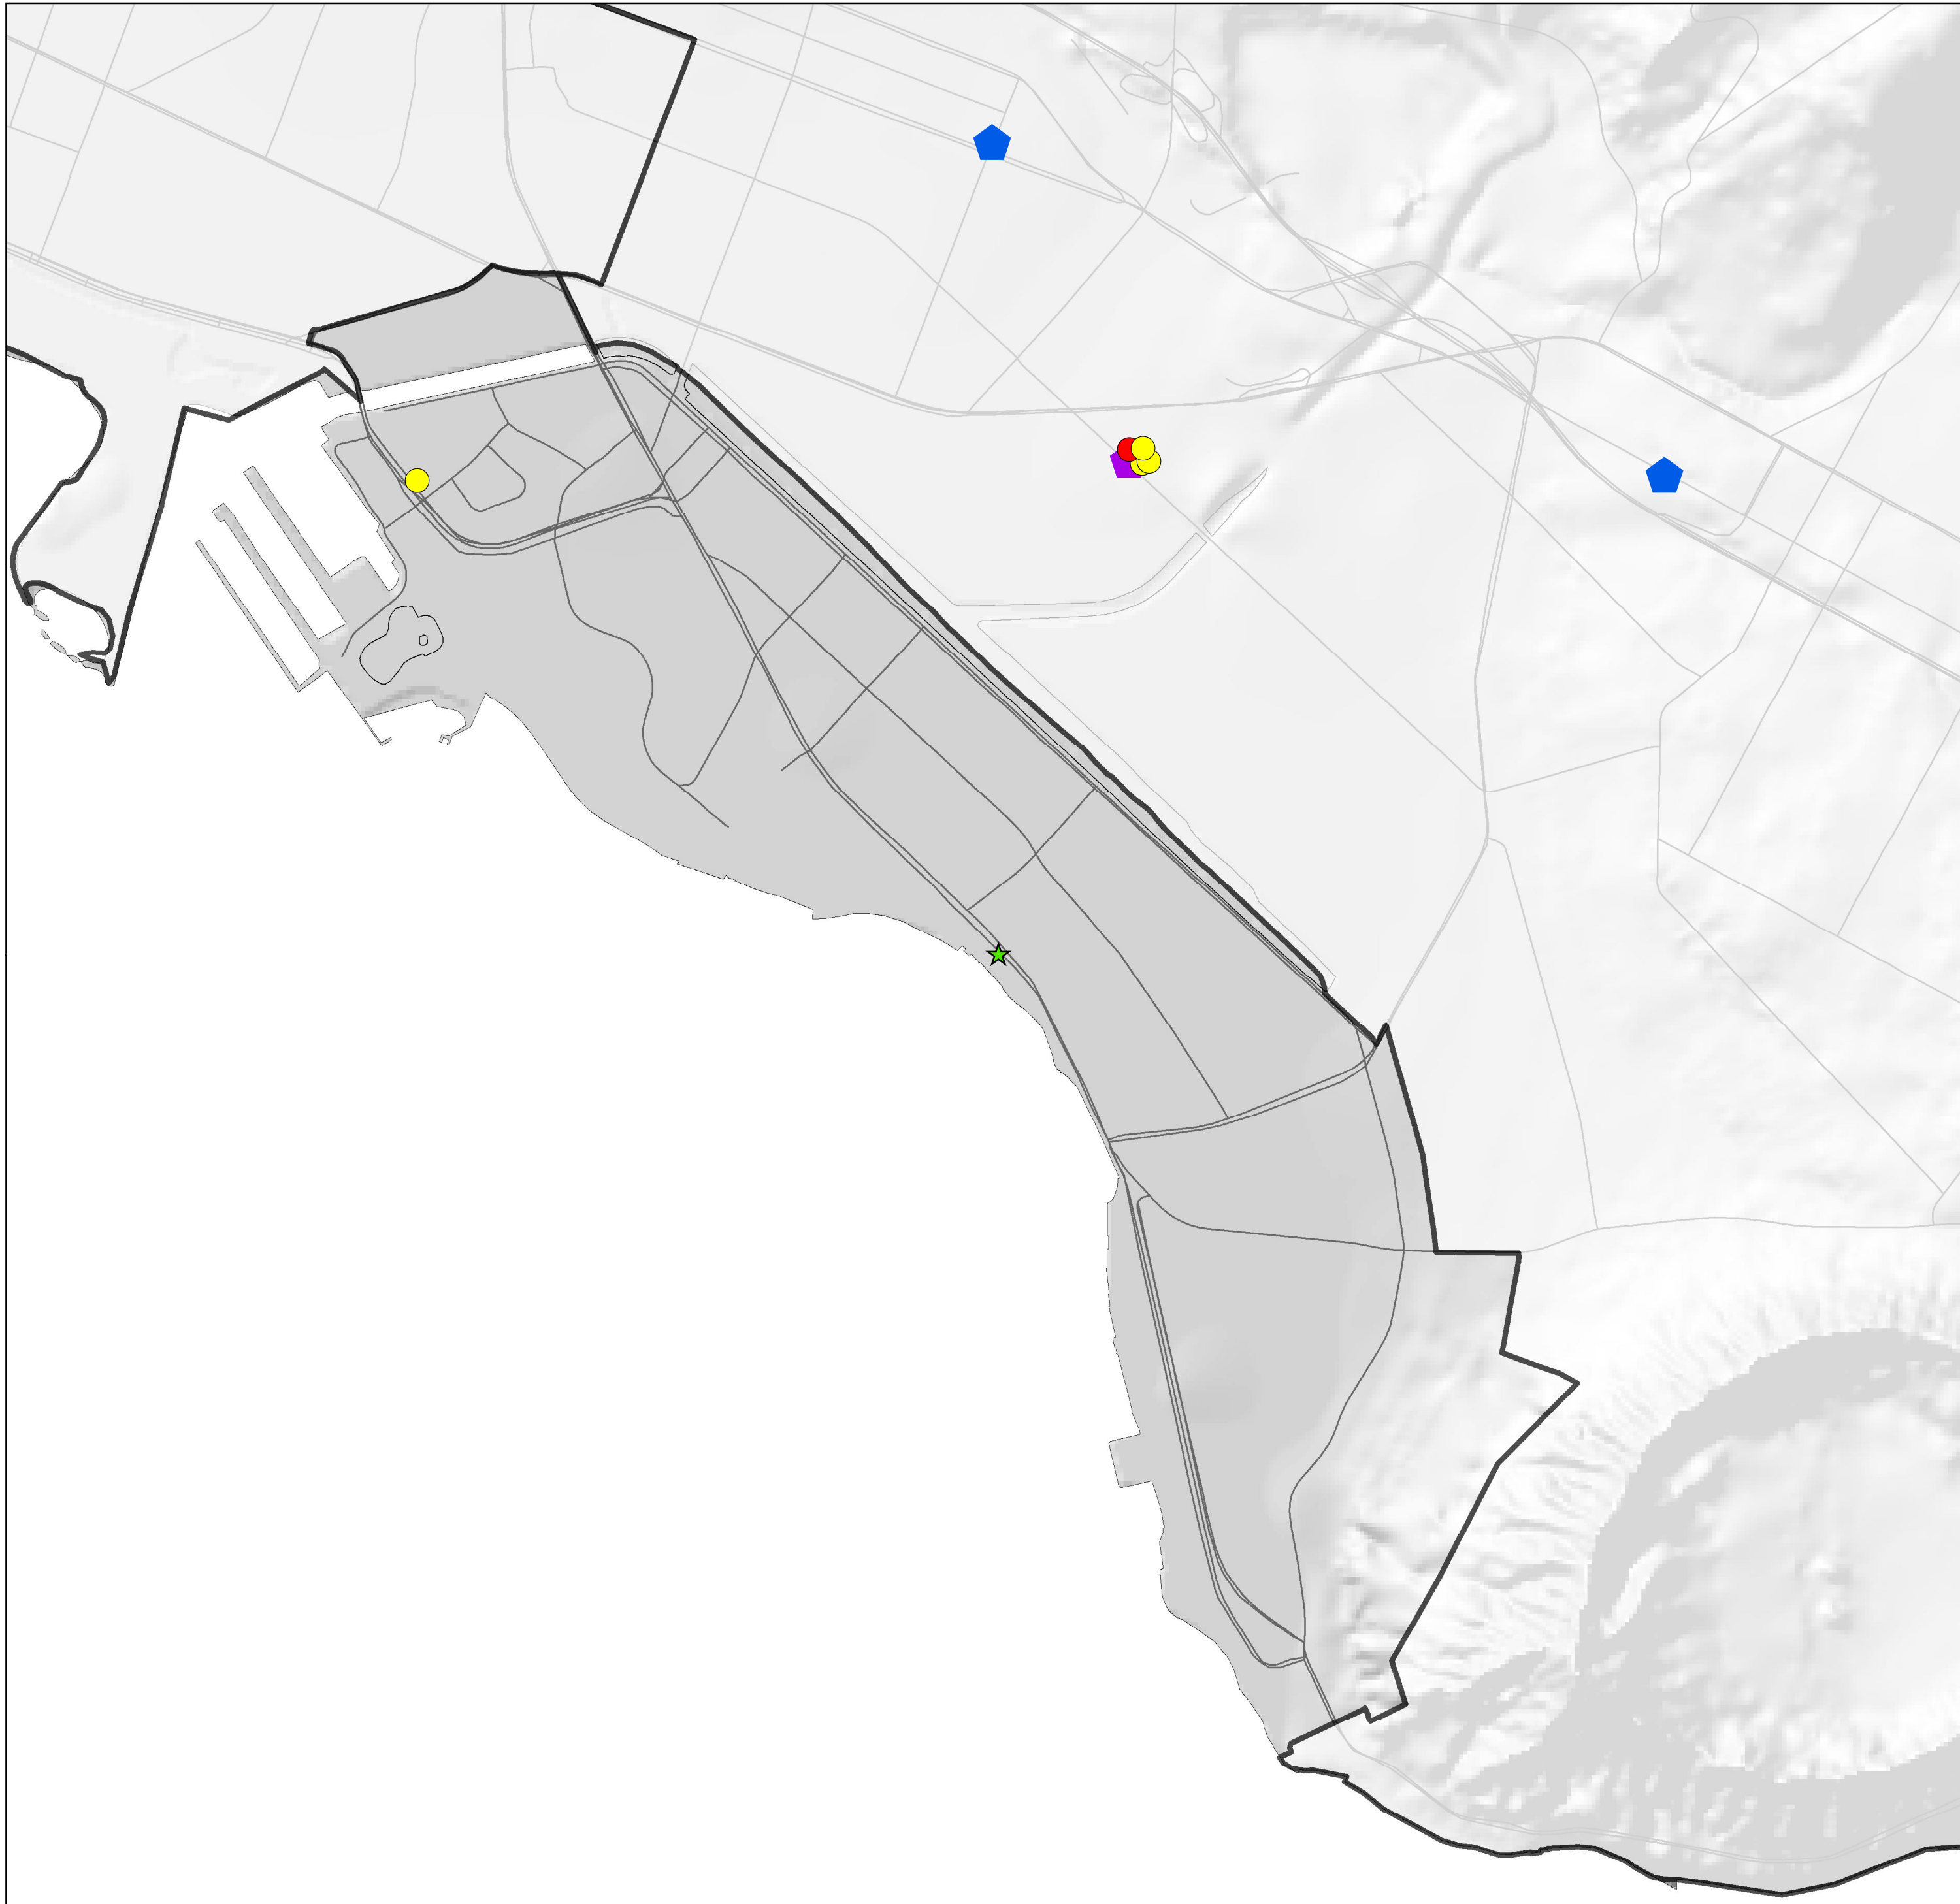

# HPD District 6: Distribution of Parolees by Type of Offense: Property

## Legend

Type & Level of Offense by Gender

- Property Class A, Male
- Property Class B, Male
- Property Class C, Male
- Property Misdemeanor, Male
- ▲ Property Class A, Female
- ▲ Property Class B, Female
- ▲ Property Class C, Female
- △ Property Misdemeanor, Female
- ◆ Clean & Sober Housing, Male
- ◆ Clean & Sober Housing, Female
- ✚ Substance Abuse & Mental Health Treatment Program
- ★ Police Stations & Sub-Stations
- ▭ HPD District Borders
- Major Roads

Source: Hawaii Paroling Authority, 2012;  
Hawaii State Judiciary, Adult Client Services, 2012  
Data extracted for parolees on 11/26/2012

Note: Locations are approximated for confidentiality purposes