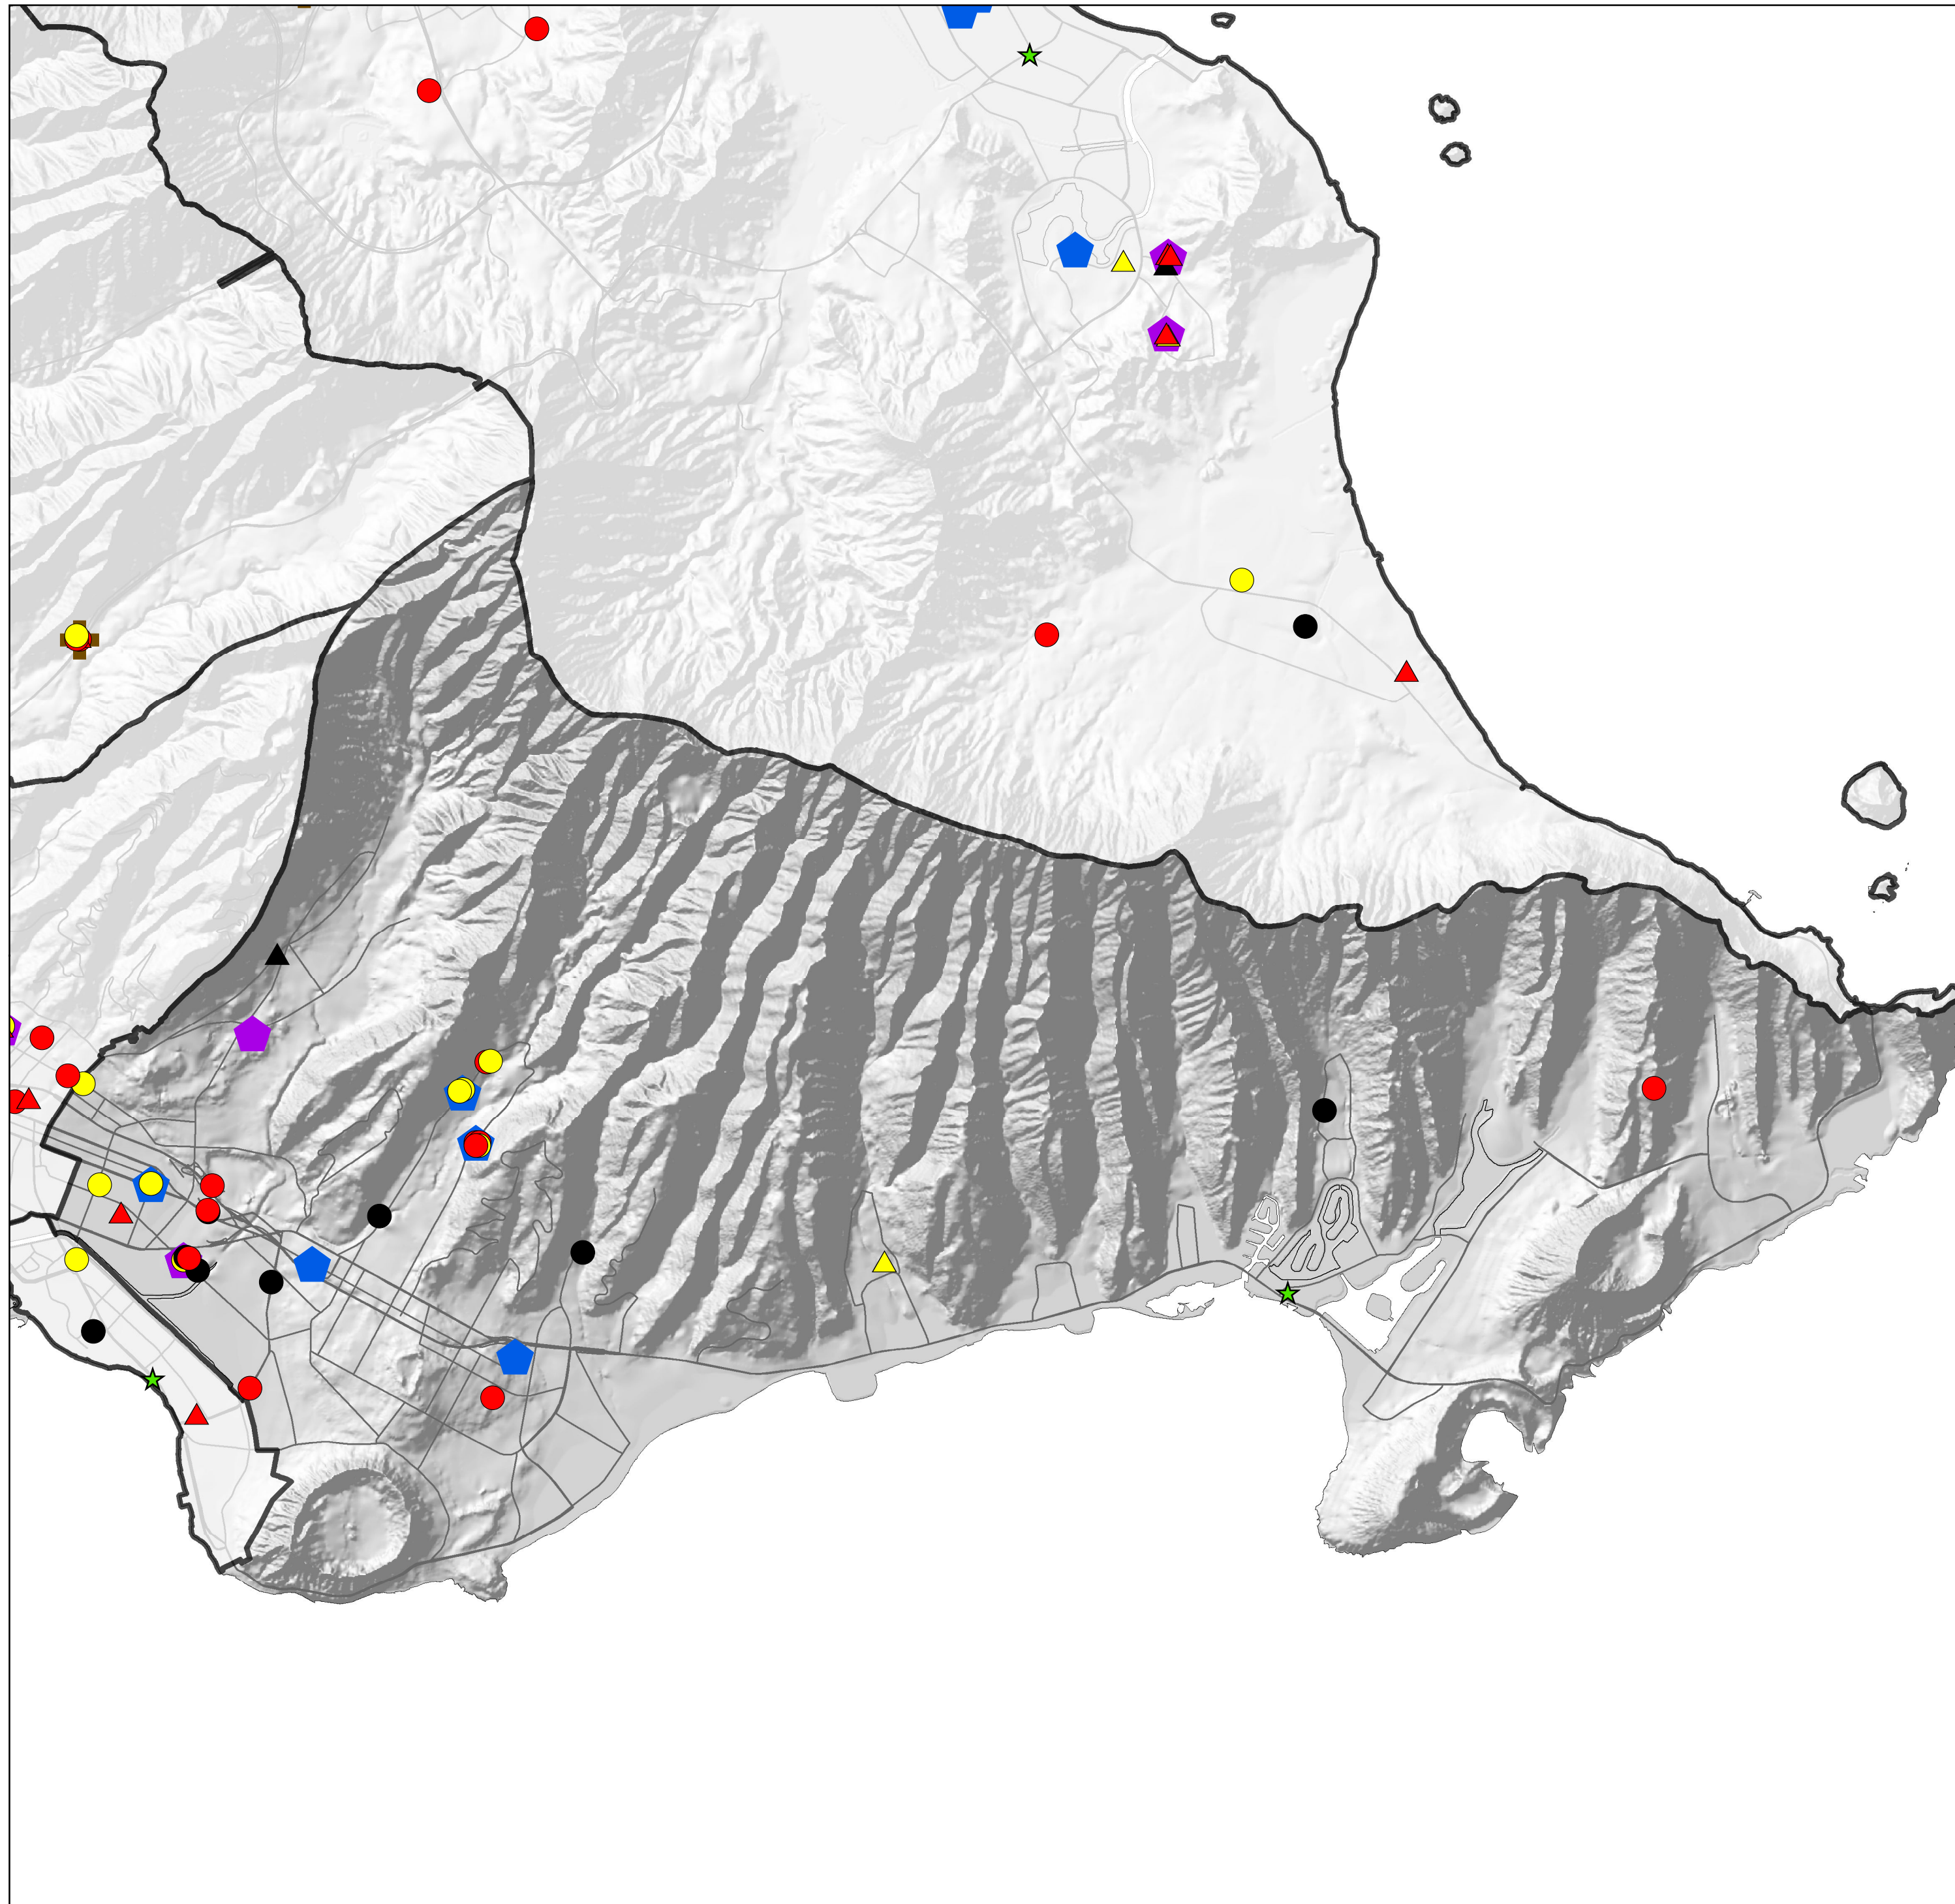

# HPD District 7: Distribution of Parolees by Type of Offense: Drugs

## Legend

Type & Level of Offense by Gender

- Drug Class A, Male
- Drug Class B, Male
- Drug Class C, Male
- ▲ Drug Class A, Female
- ▲ Drug Class B, Female
- ▲ Drug Class C, Female
- ◆ Clean & Sober Housing, Male
- ◆ Clean & Sober Housing, Female
- ✚ Substance Abuse & Mental Health Treatment Program
- ★ Police Stations & Sub-Stations
- HPD District Borders
- Major Roads

Source: Hawaii Paroling Authority, 2012;  
Hawaii State Judiciary, Adult Client Services, 2012  
Data extracted for parolees on 11/26/2012

Note: Locations are approximated for confidentiality purposes