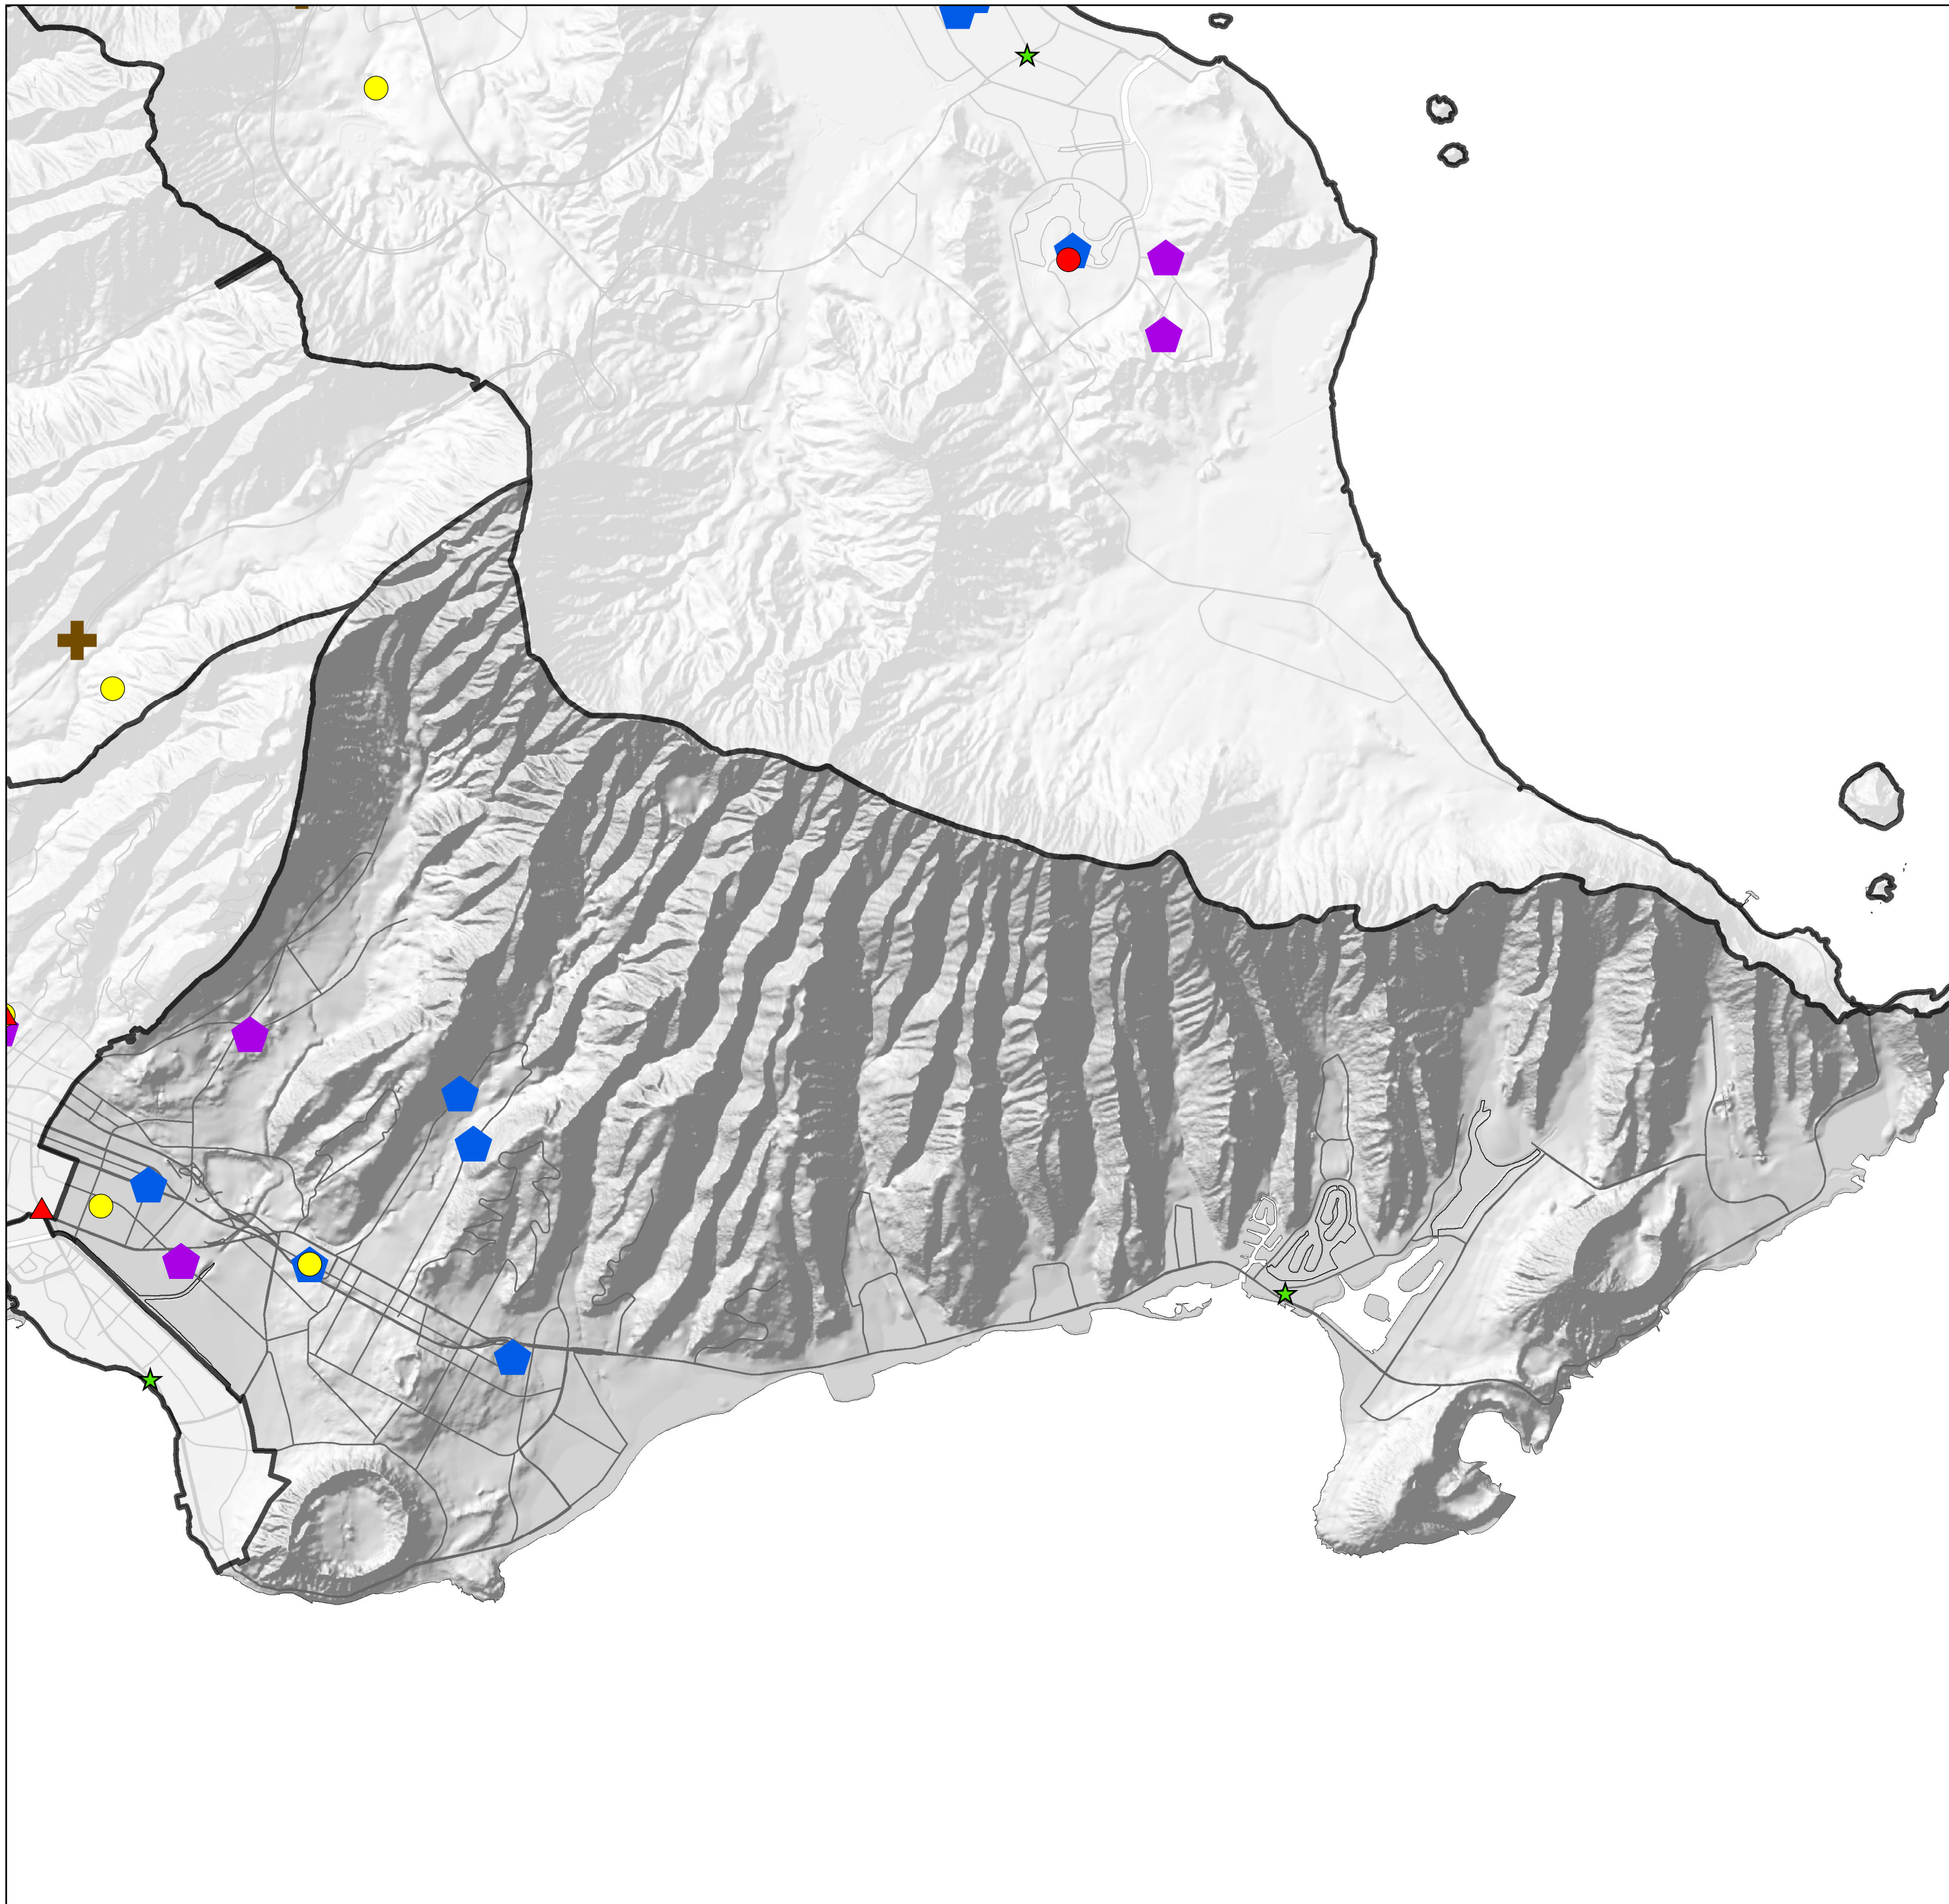

HPD District 7: Distribution of Parolees by Type of Offense: Other

Legend

Type & Level of Offense by Gender

- Other Class A, Male
- Other Class B, Male
- Other Class C, Male
- Other Misdemeanor, Male
- ▲ Other Class A, Female
- ▲ Other Class B, Female
- ▲ Other Class C, Female
- ◆ Clean & Sober Housing, Male
- ◆ Clean & Sober Housing, Female
- ✚ Substance Abuse & Mental Health Treatment Program
- ★ Police Stations & Sub-Stations
- ▭ HPD District Borders
- Major Roads

Source: Hawaii Paroling Authority, 2012;
Hawaii State Judiciary, Adult Client Services, 2012
Data extracted for parolees on 11/26/2012

Note: Locations are approximated for confidentiality purposes