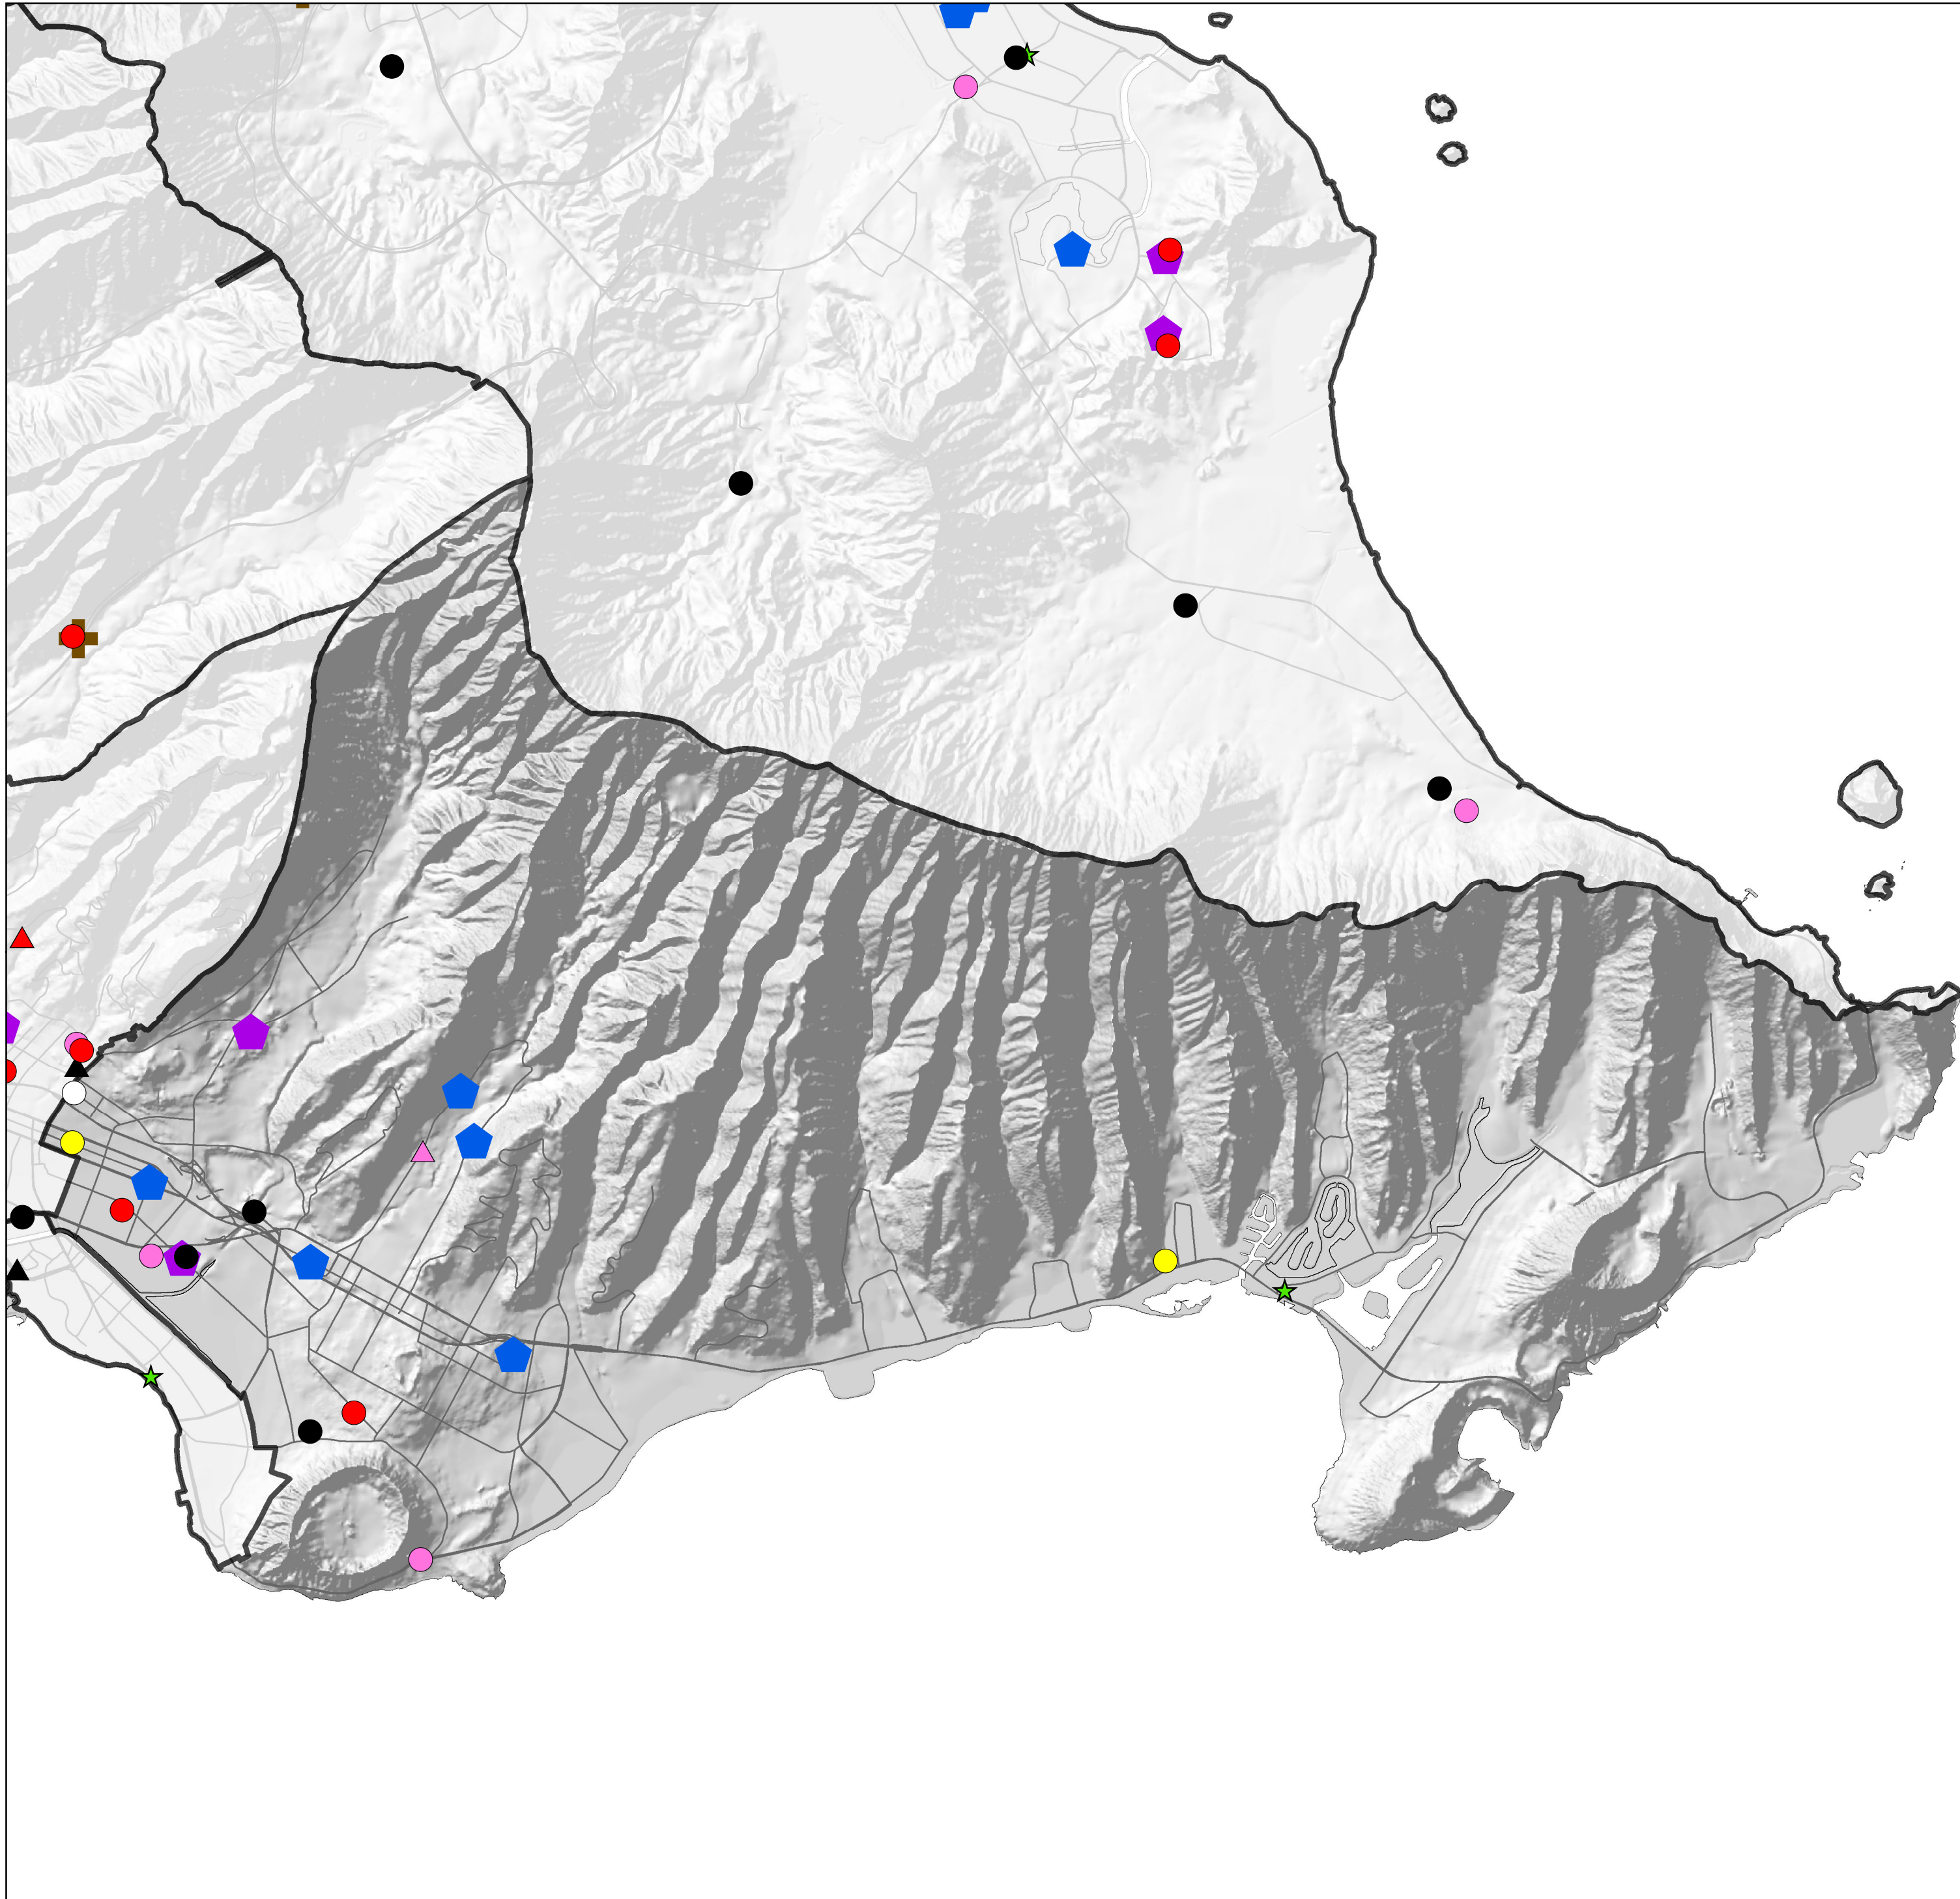

HPD District 7: Distribution of Parolees by Type of Offense: Violent

Legend

Type & Level of Offense by Gender

- Murder, Male
- Violent Class A, Male
- Violent Class B, Male
- Violent Class C, Male
- Violent Misdemeanor, Male
- ▲ Murder, Female
- ▲ Violent Class A, Female
- ▲ Violent Class B, Female
- ▲ Violent Class C, Female
- ⬠ Clean & Sober Housing, Male
- ⬠ Clean & Sober Housing, Female
- + Substance Abuse & Mental Health Treatment Program
- ★ Police Stations & Sub-Stations
- ▭ HPD District Borders
- Major Roads

Source: Hawaii Paroling Authority, 2012;
 Hawaii State Judiciary, Adult Client Services, 2012
 Data extracted for parolees on 11/26/2012

Note: Locations are approximated for confidentiality purposes