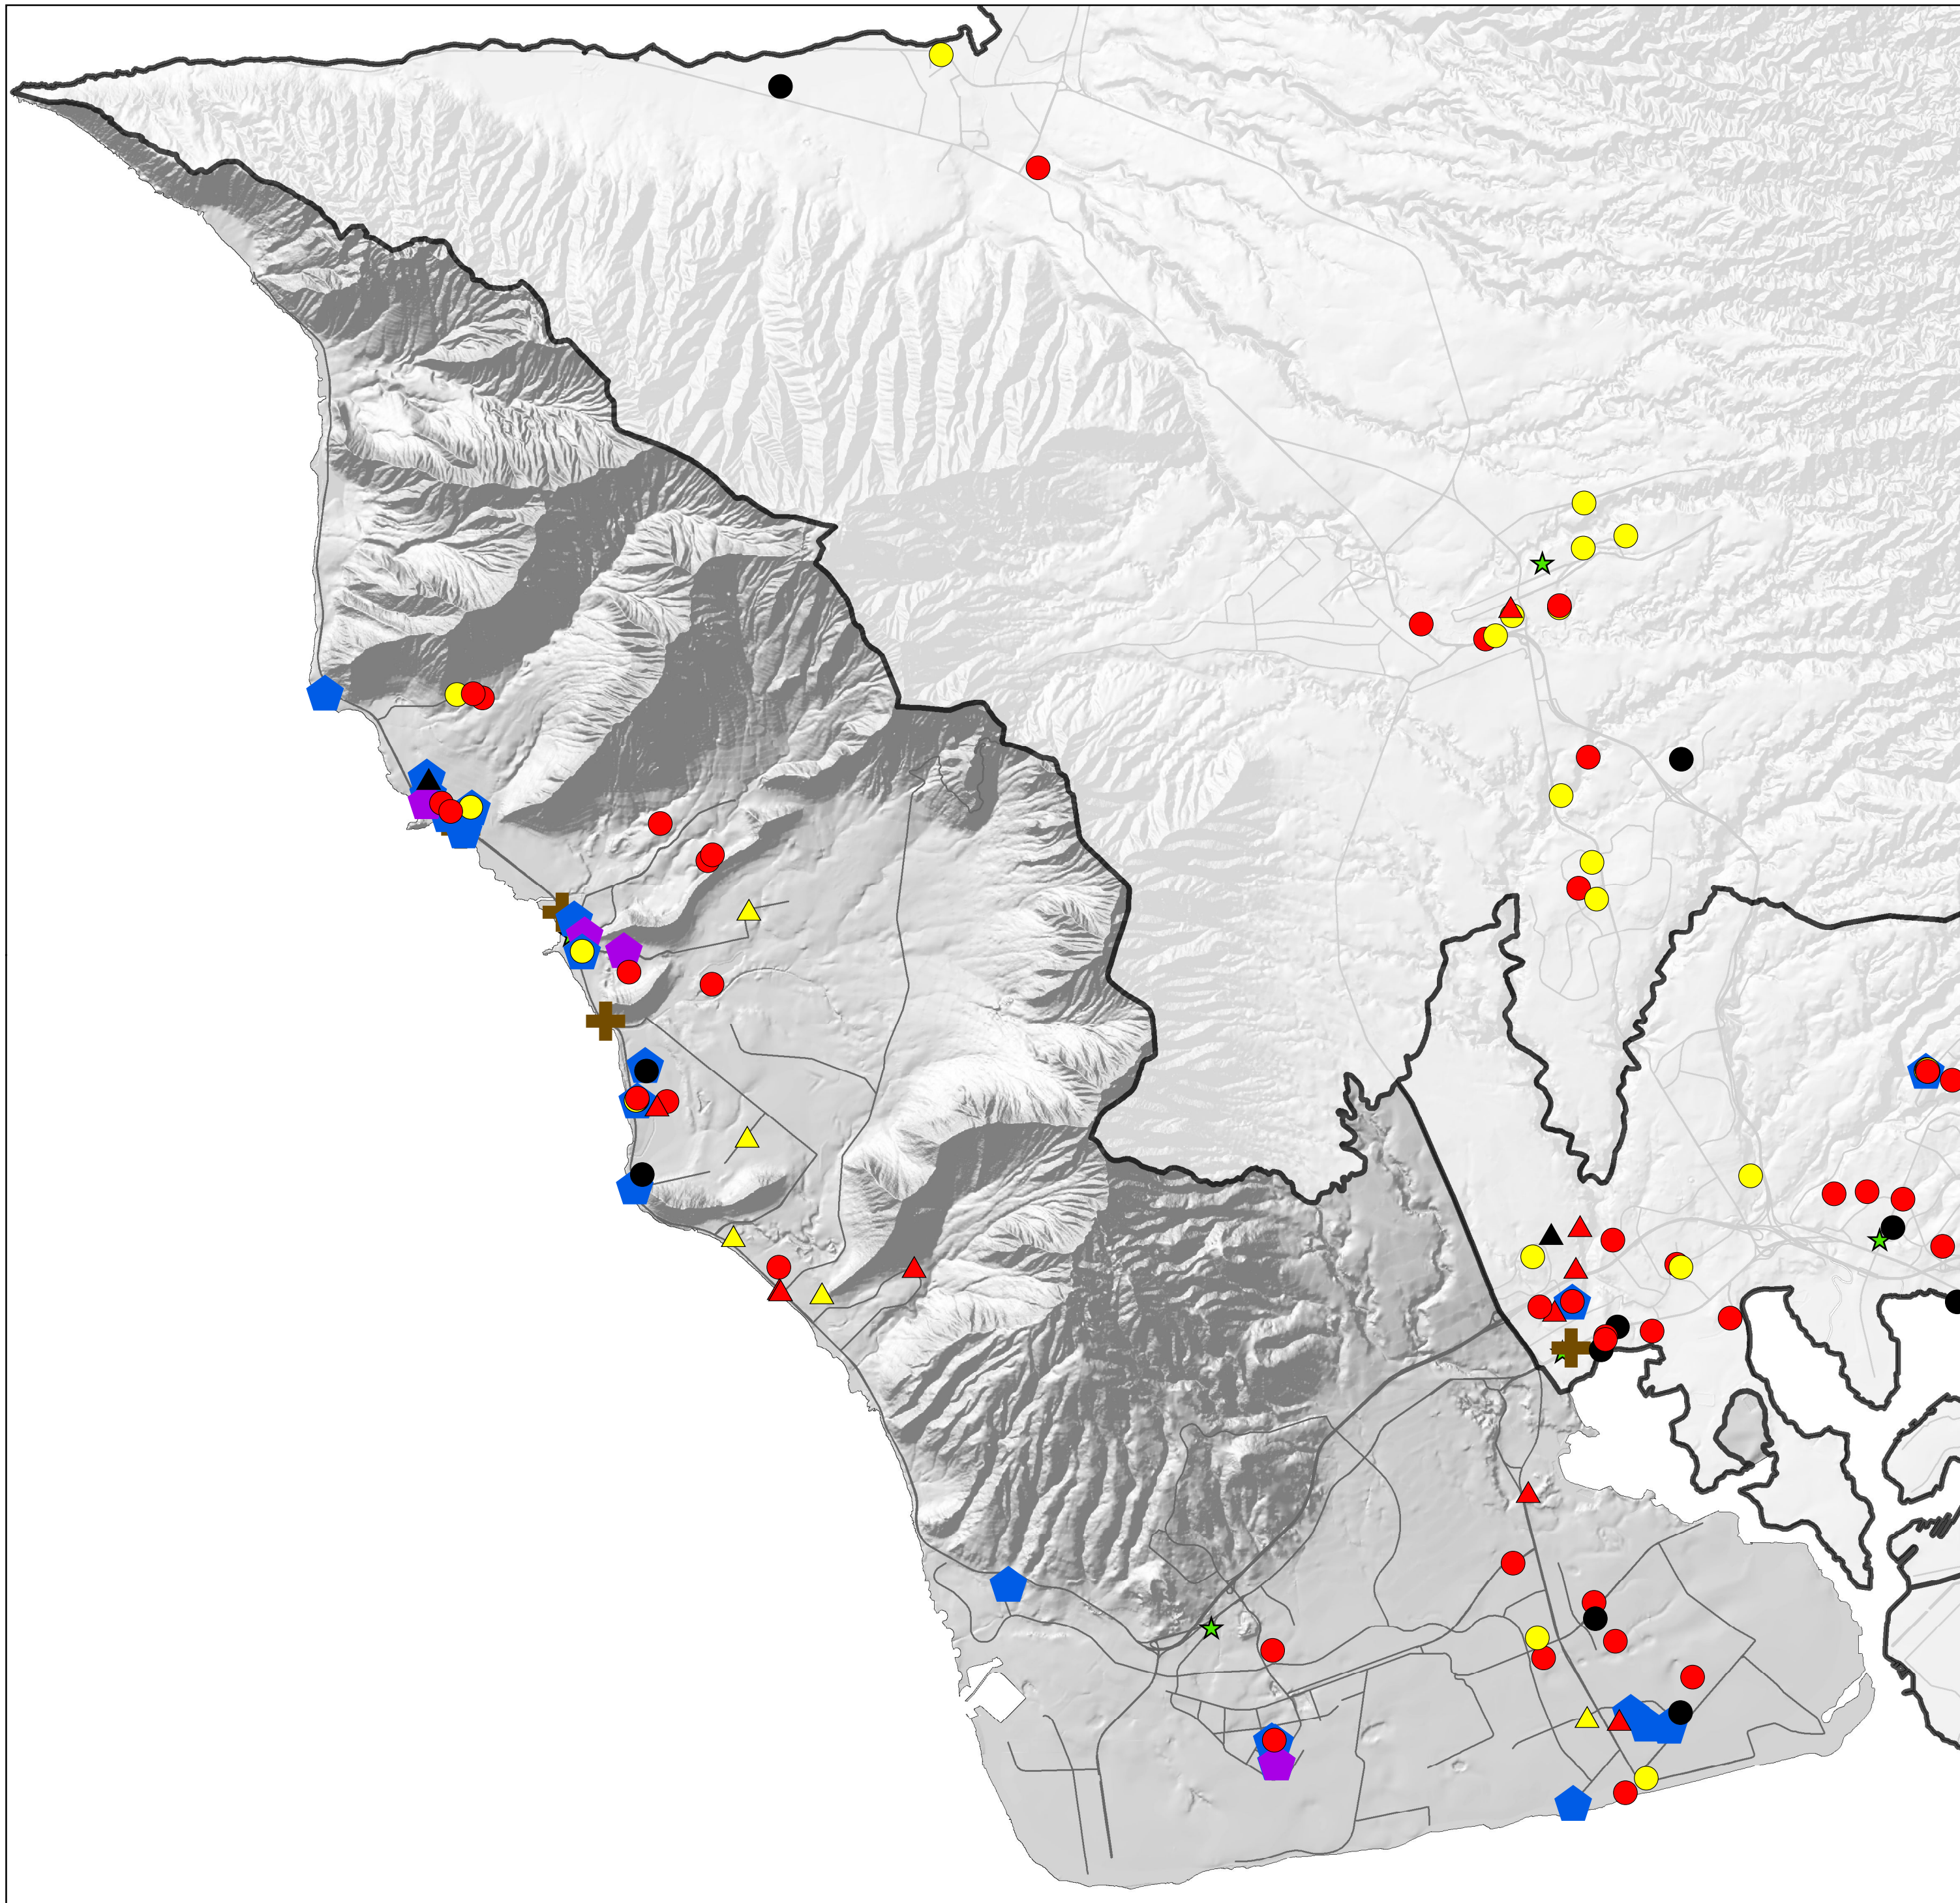

HPD District 8: Distribution of Parolees by Type of Offense: Drugs

Legend

Type & Level of Offense by Gender

- Drug Class A, Male
- Drug Class B, Male
- Drug Class C, Male
- ▲ Drug Class A, Female
- ▲ Drug Class B, Female
- ▲ Drug Class C, Female
- ◆ Clean & Sober Housing, Male
- ◆ Clean & Sober Housing, Female
- ✚ Substance Abuse & Mental Health Treatment Program
- ★ Police Stations & Sub-Stations
- HPD District Borders
- Major Roads

Source: Hawaii Paroling Authority, 2012;
Hawaii State Judiciary, Adult Client Services, 2012
Data extracted for parolees on 11/26/2012

Note: Locations are approximated for confidentiality purposes

0 0.5 1 2 3 4 Miles