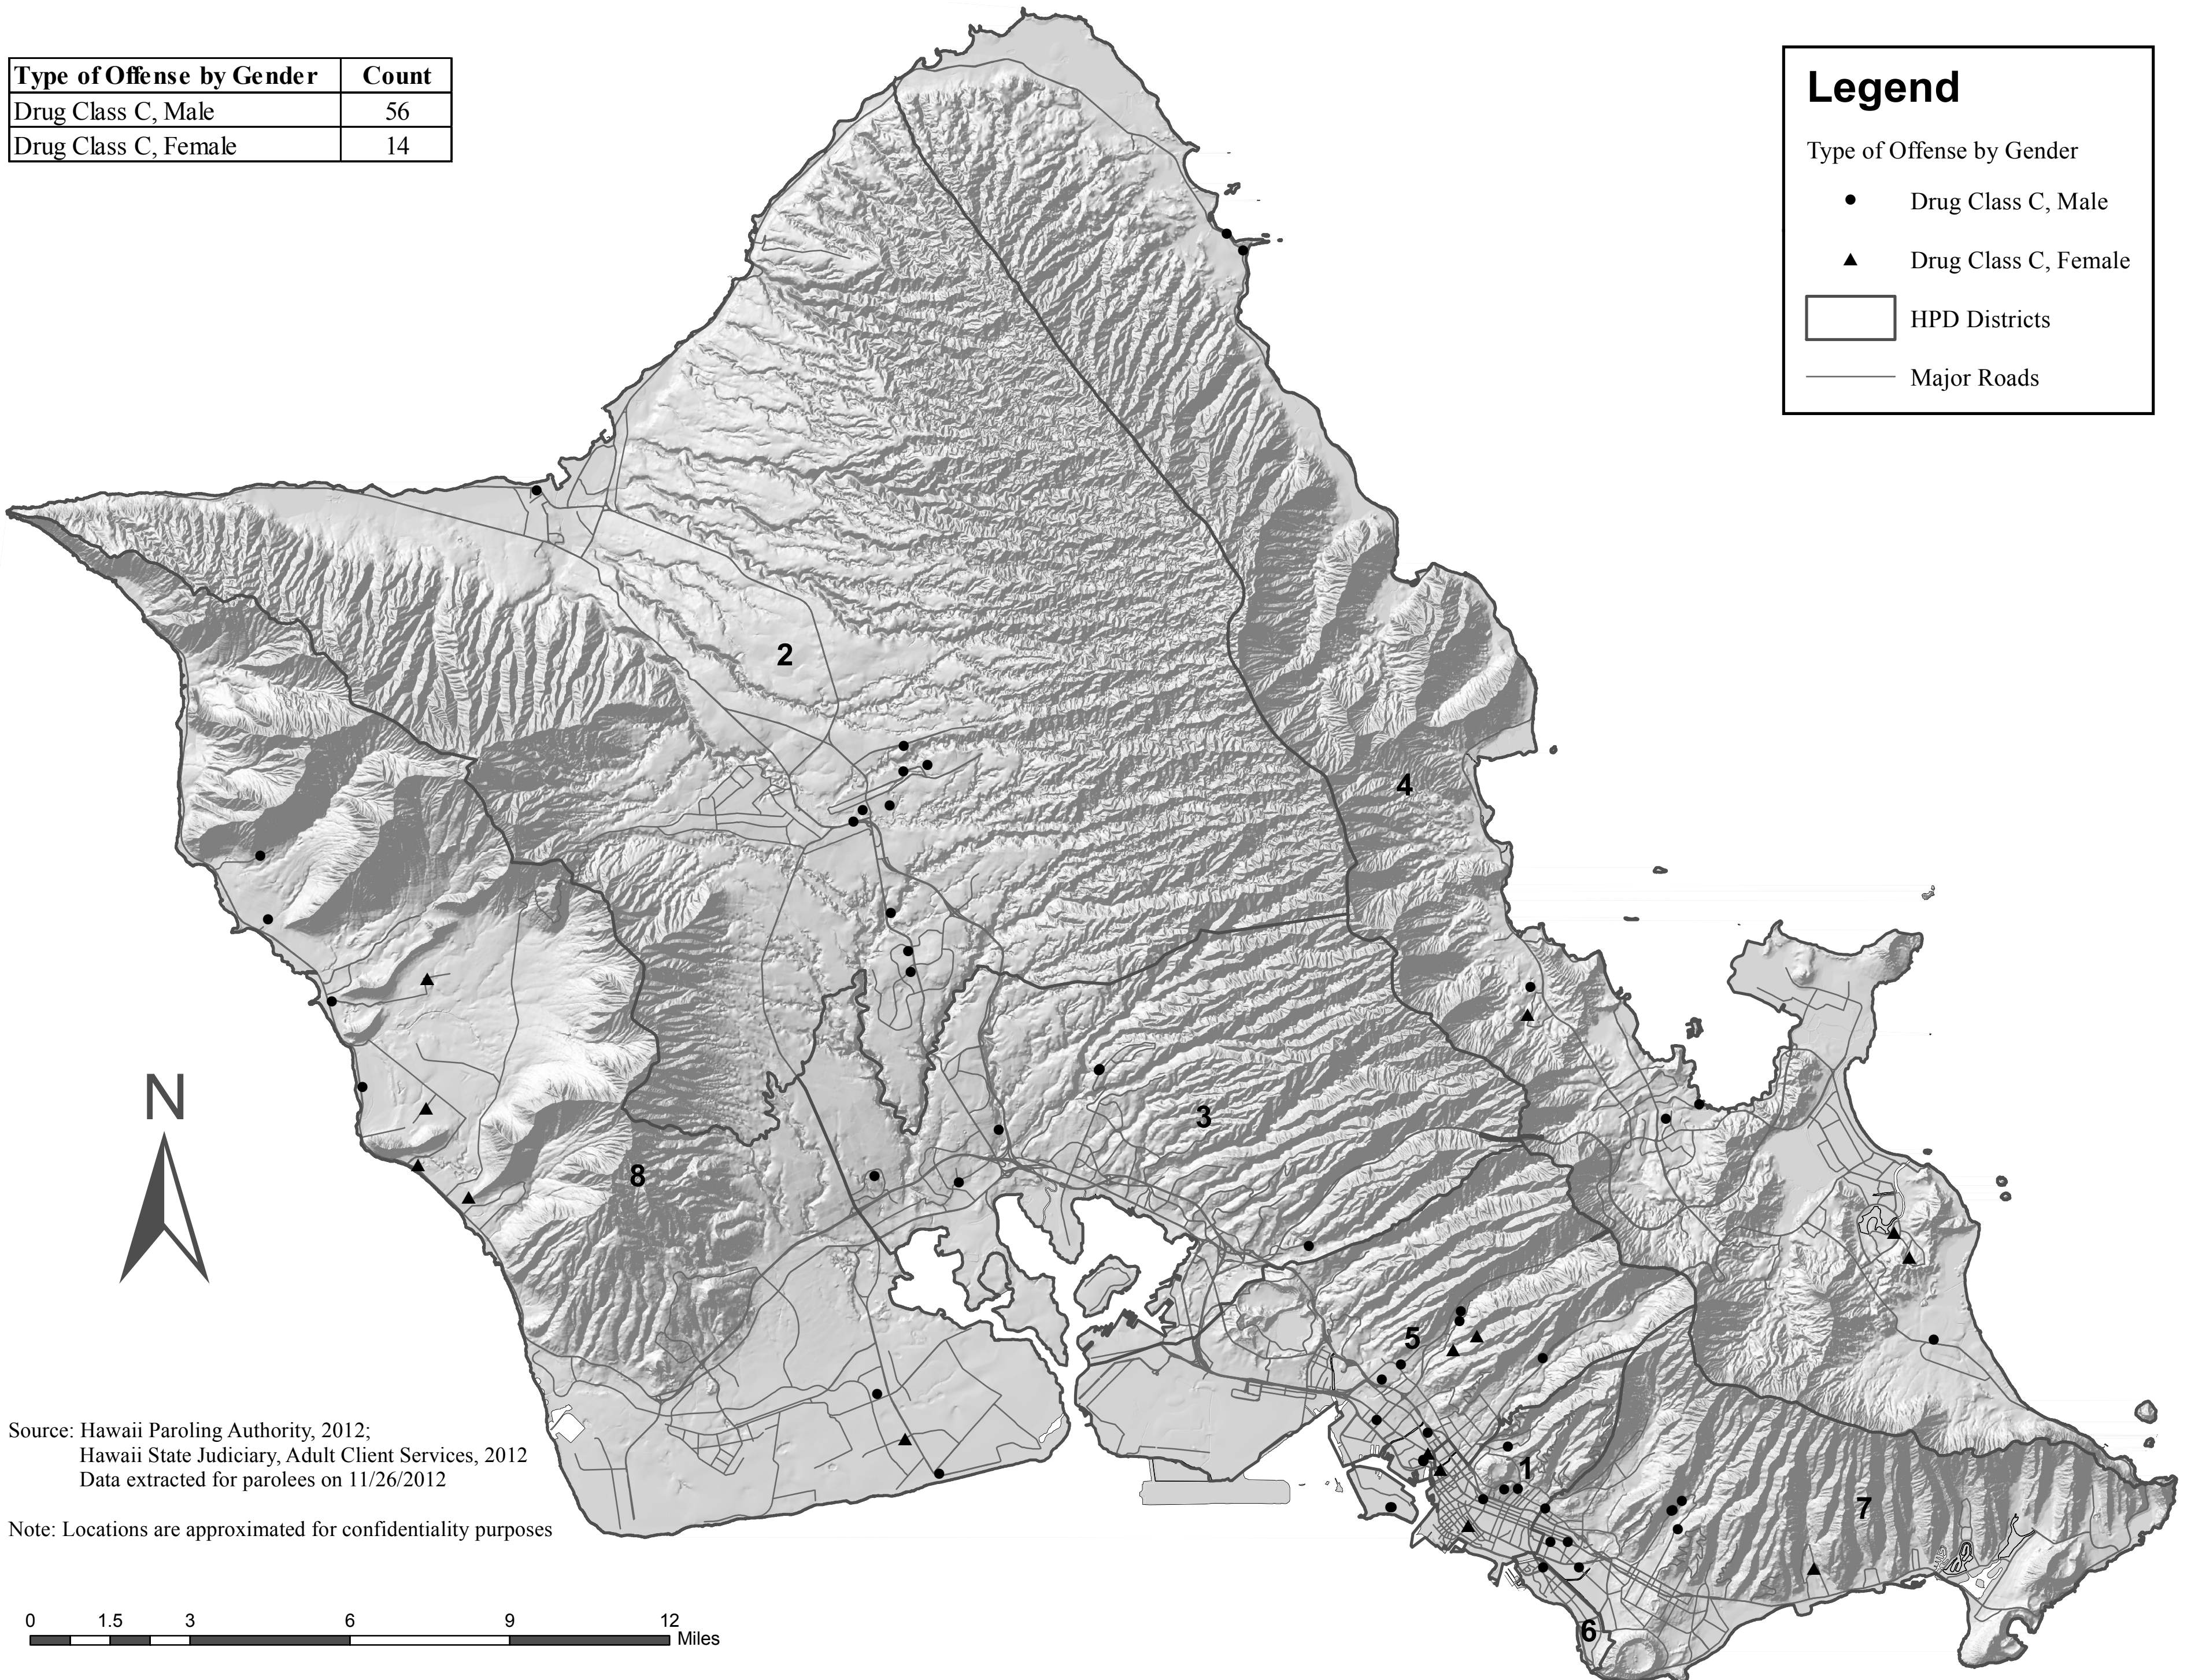

Distribution of Parolees by Type of Offense: Drug Class C

Type of Offense by Gender	Count
Drug Class C, Male	56
Drug Class C, Female	14

Legend

Type of Offense by Gender

- Drug Class C, Male
- ▲ Drug Class C, Female

HPD Districts

Major Roads

Source: Hawaii Paroling Authority, 2012;
 Hawaii State Judiciary, Adult Client Services, 2012
 Data extracted for parolees on 11/26/2012

Note: Locations are approximated for confidentiality purposes