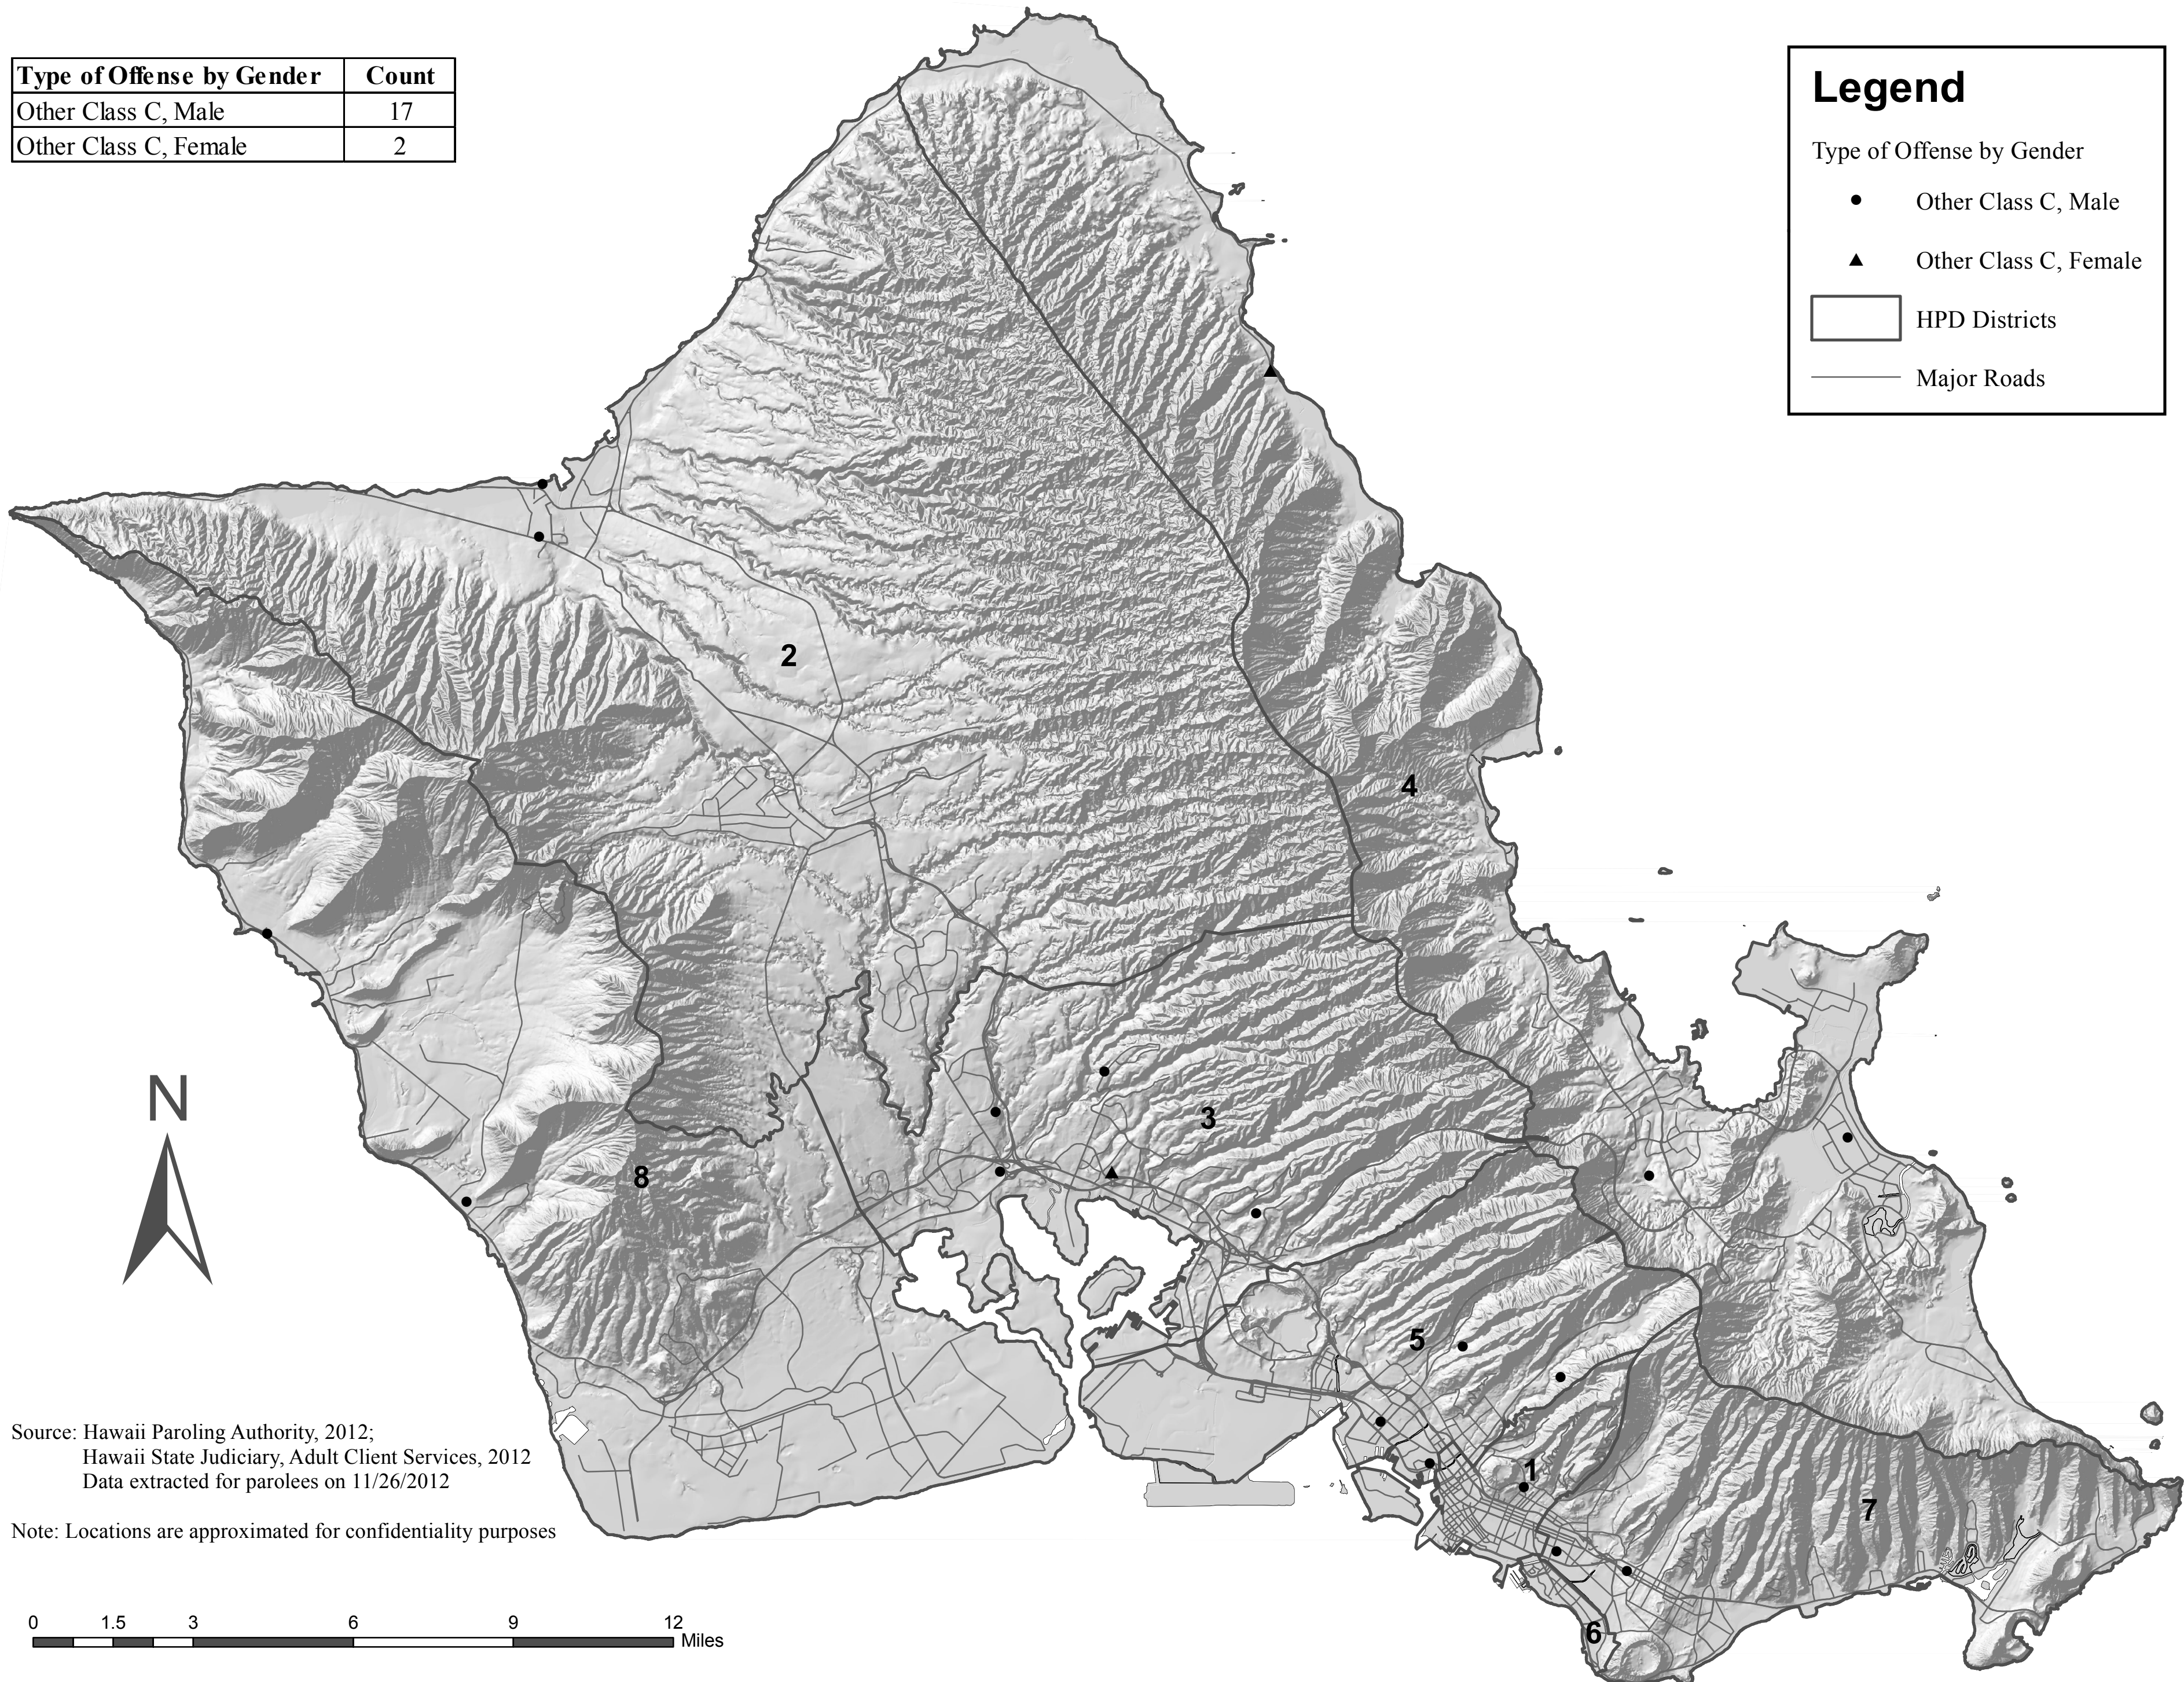

Distribution of Parolees by Type of Offense: Other Class C

Type of Offense by Gender	Count
Other Class C, Male	17
Other Class C, Female	2

Legend

Type of Offense by Gender

- Other Class C, Male
- ▲ Other Class C, Female

HPD Districts

Major Roads

Source: Hawaii Paroling Authority, 2012;
 Hawaii State Judiciary, Adult Client Services, 2012
 Data extracted for parolees on 11/26/2012

Note: Locations are approximated for confidentiality purposes