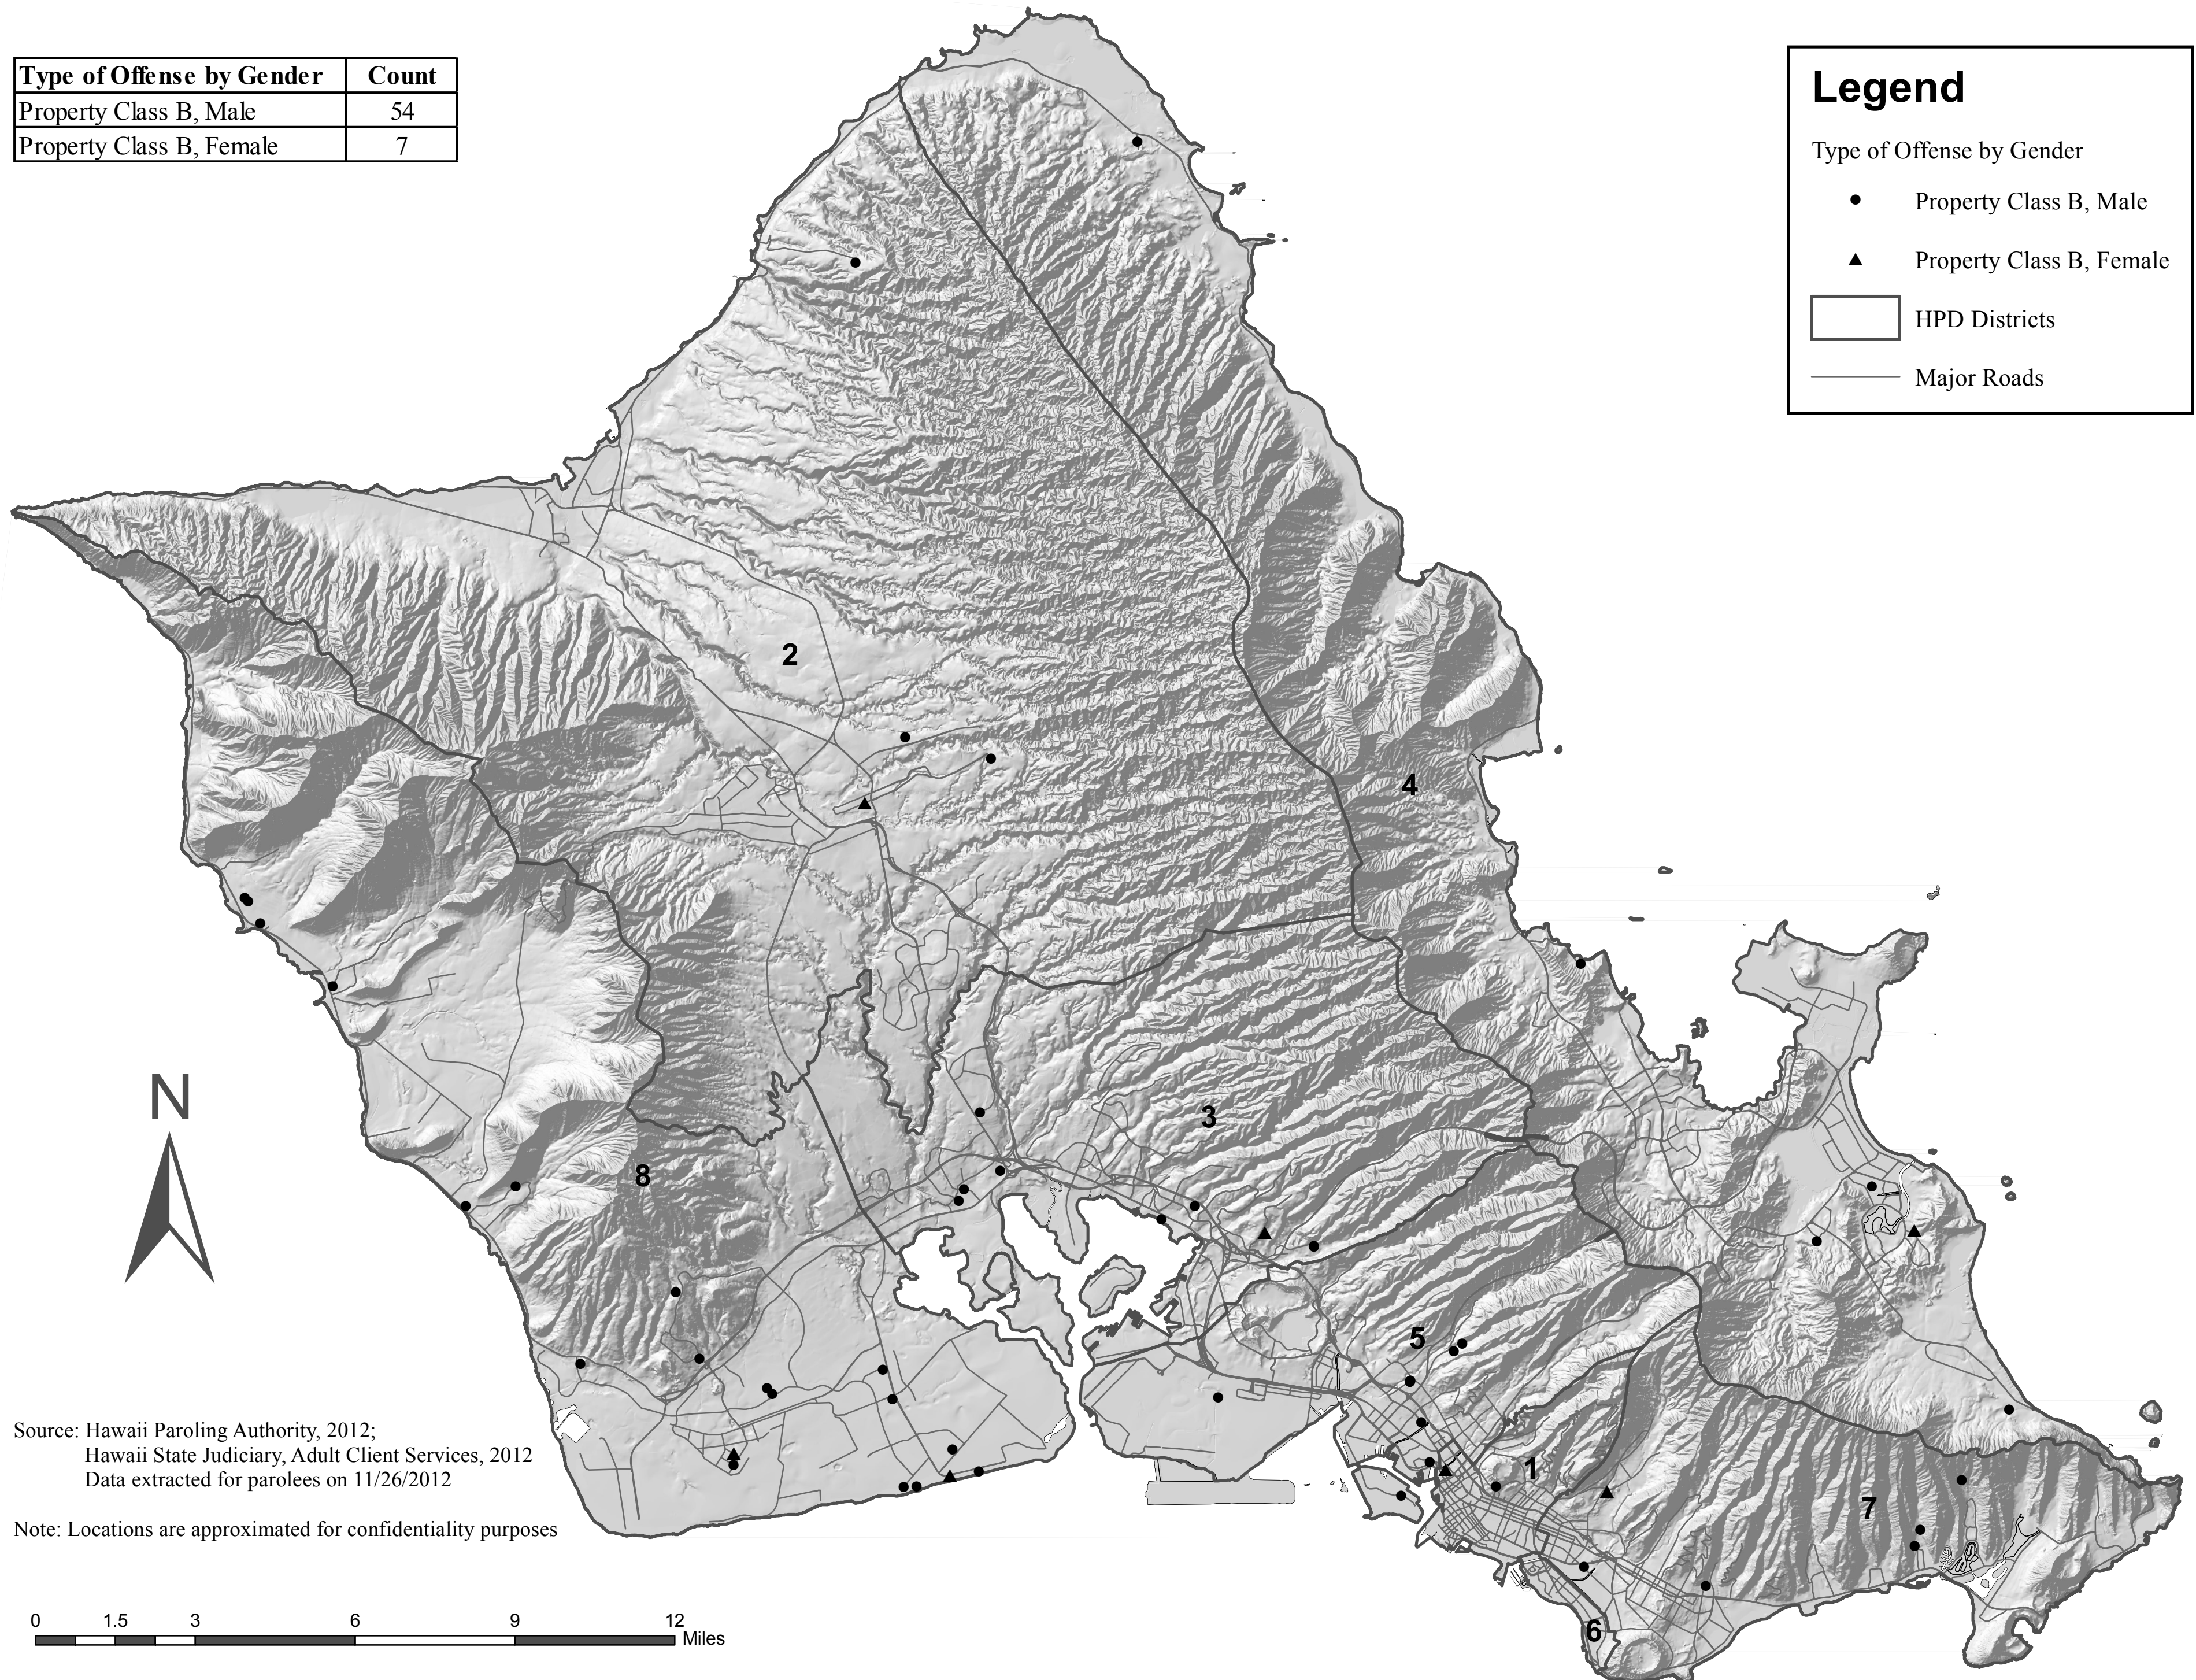

Distribution of Parolees by Type of Offense: Property Class B

Type of Offense by Gender	Count
Property Class B, Male	54
Property Class B, Female	7

Legend

Type of Offense by Gender

- Property Class B, Male
- ▲ Property Class B, Female

□ HPD Districts

— Major Roads

Source: Hawaii Paroling Authority, 2012;
 Hawaii State Judiciary, Adult Client Services, 2012
 Data extracted for parolees on 11/26/2012

Note: Locations are approximated for confidentiality purposes

0 1.5 3 6 9 12 Miles