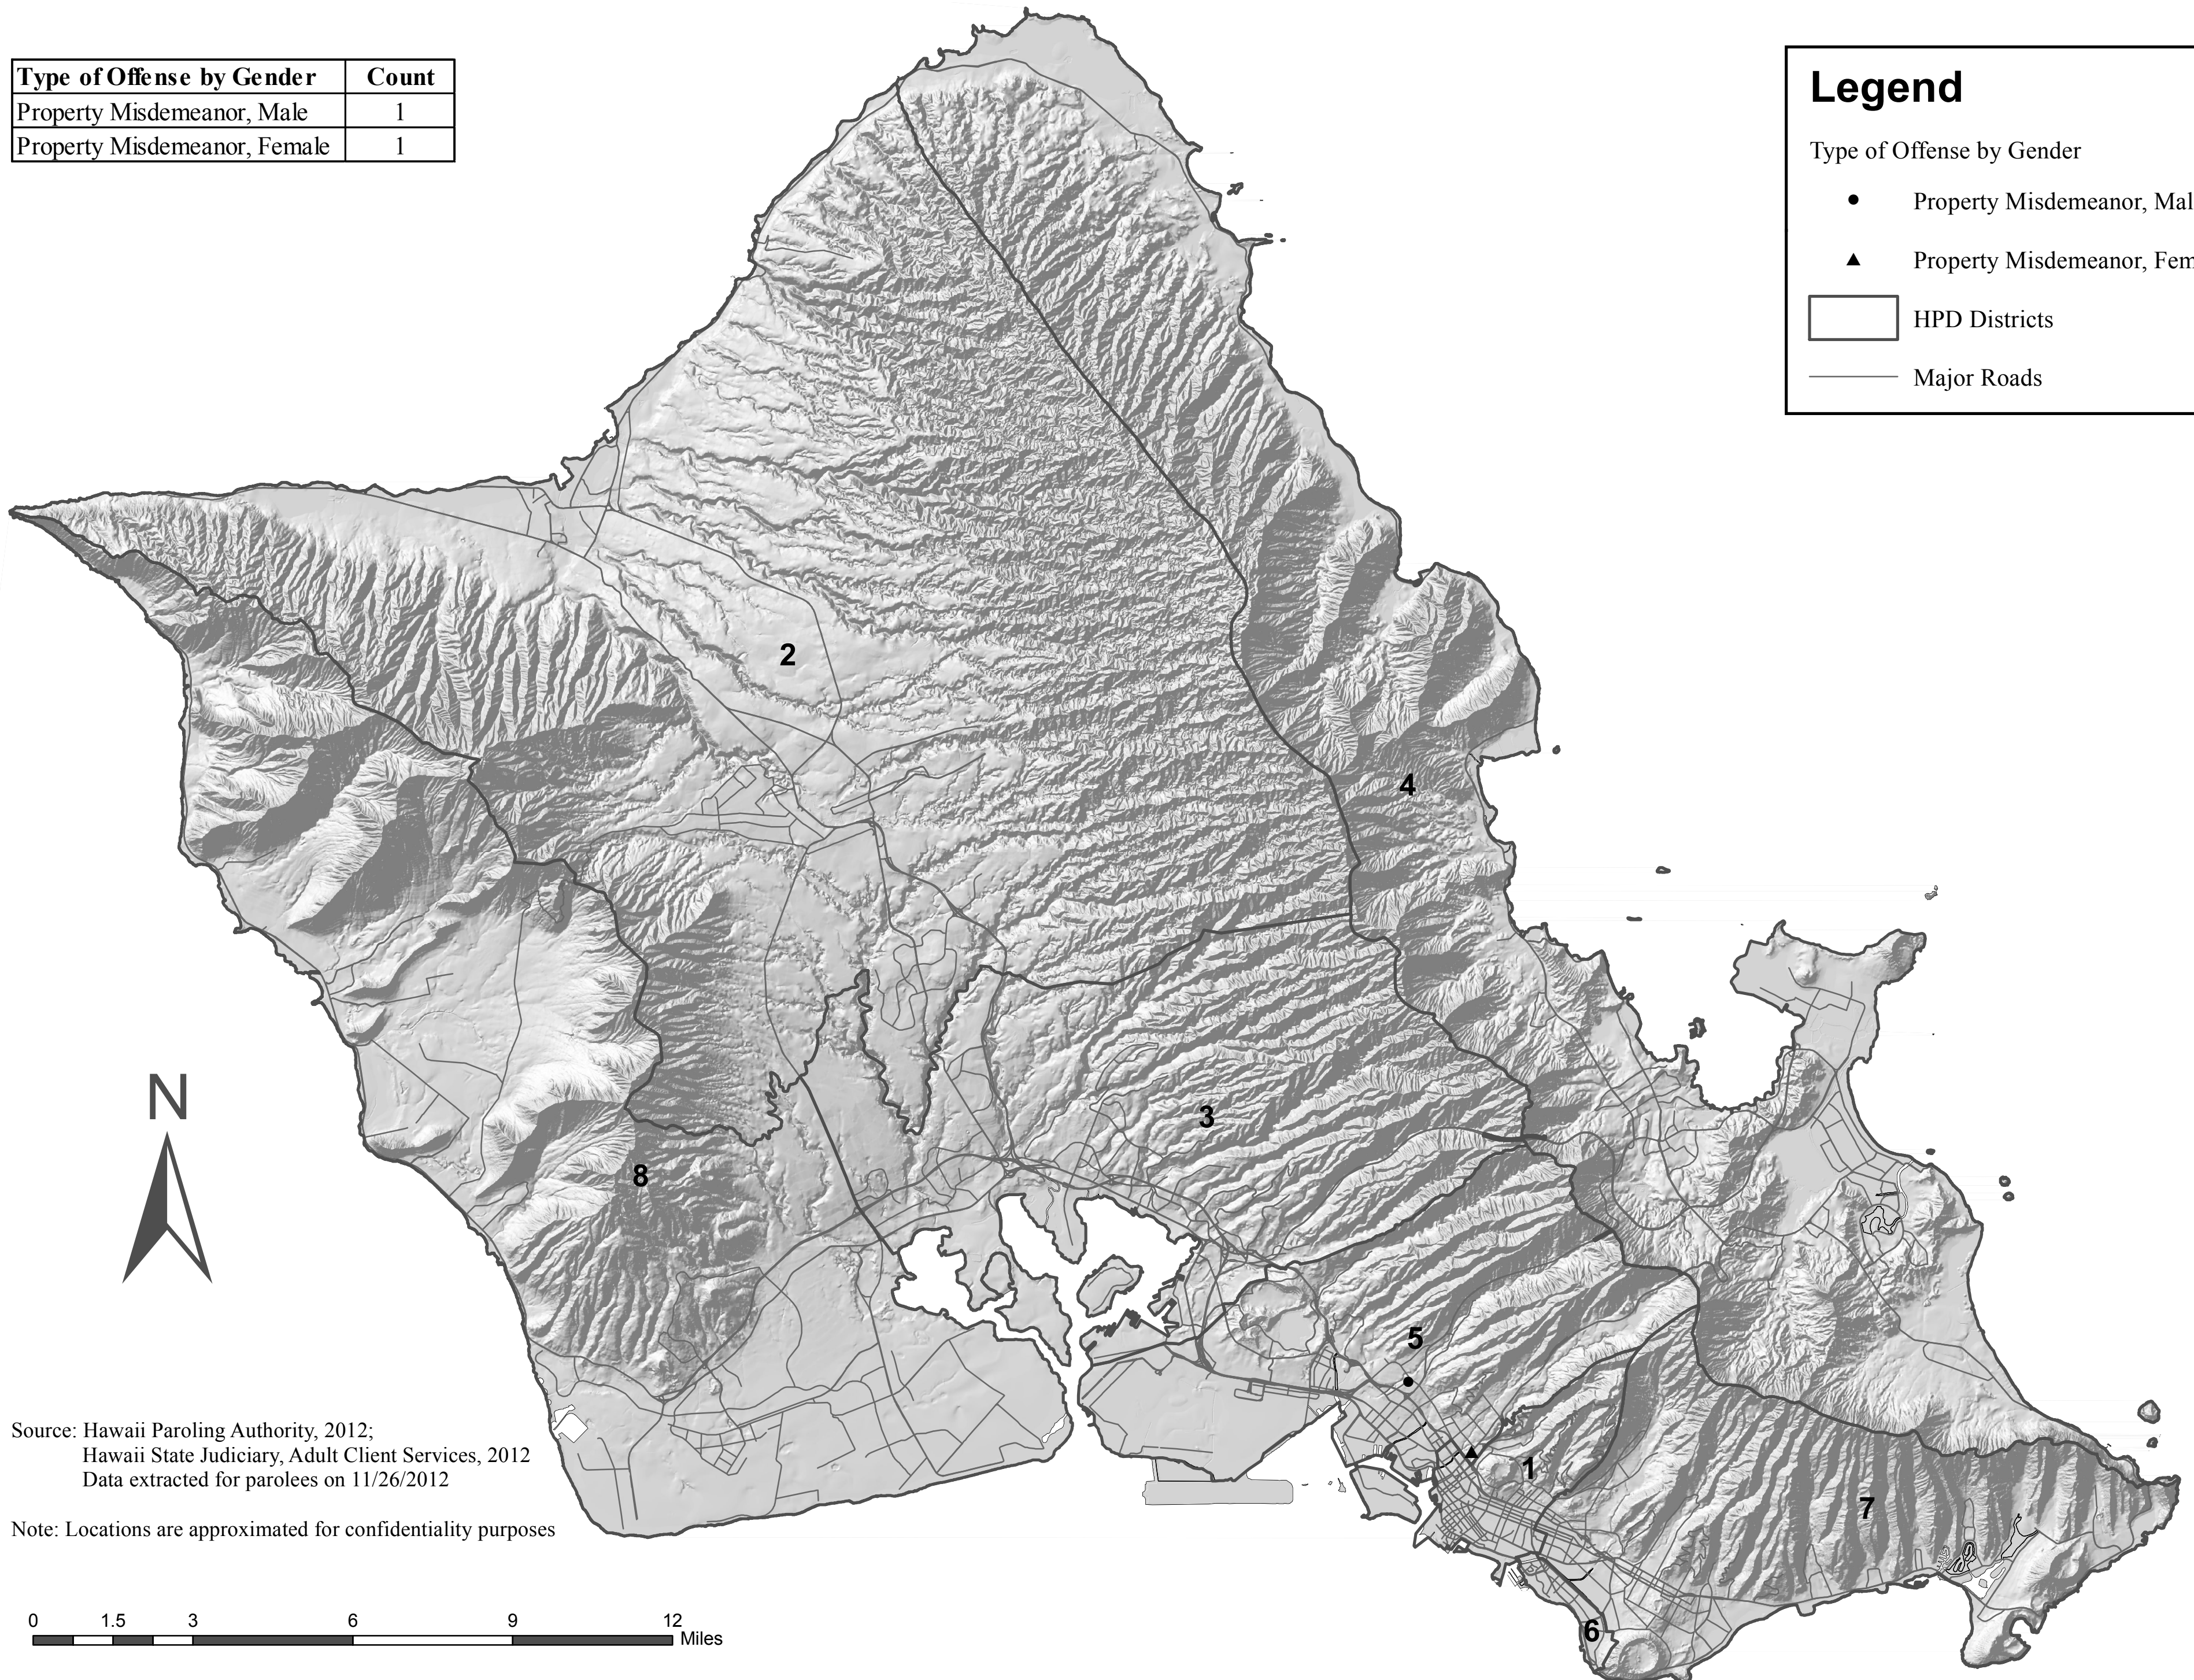

# Distribution of Parolees by Type of Offense: Property Misdemeanor

Type of Offense by Gender	Count
Property Misdemeanor, Male	1
Property Misdemeanor, Female	1

## Legend

Type of Offense by Gender

- Property Misdemeanor, Male
- ▲ Property Misdemeanor, Female

HPD Districts

Major Roads

Source: Hawaii Paroling Authority, 2012;  
 Hawaii State Judiciary, Adult Client Services, 2012  
 Data extracted for parolees on 11/26/2012

Note: Locations are approximated for confidentiality purposes

0 1.5 3 6 9 12 Miles