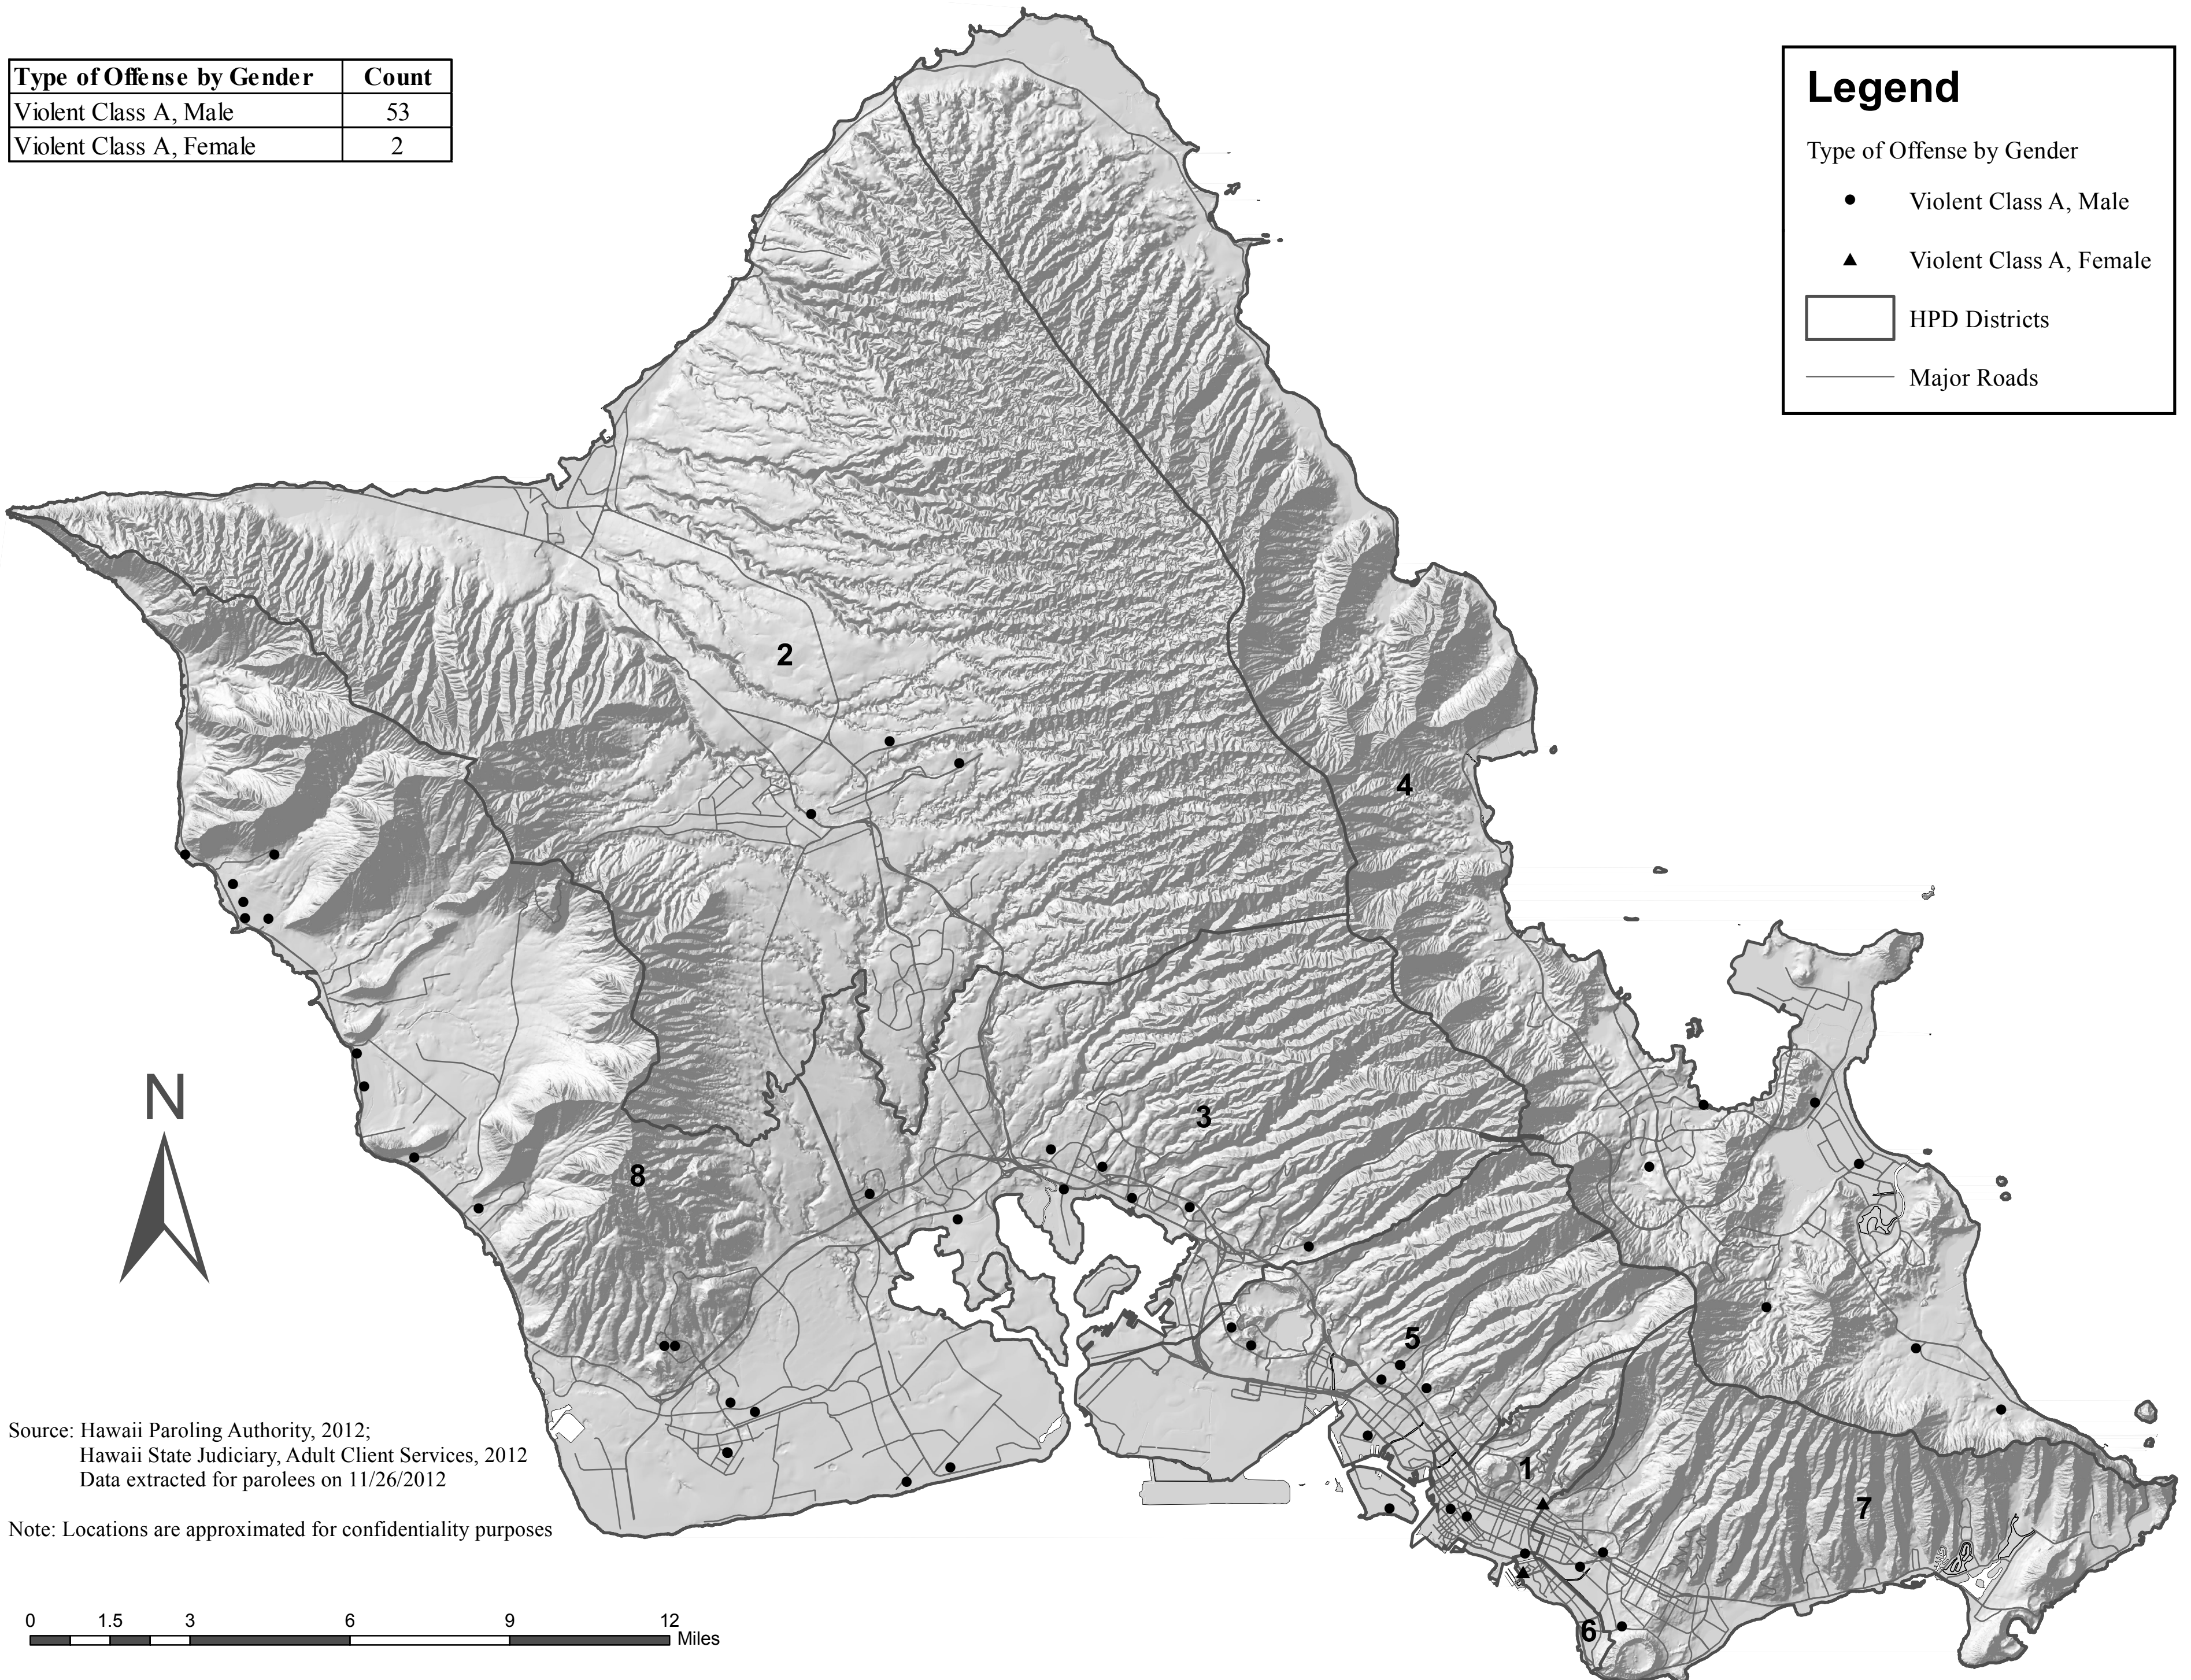

Distribution of Parolees by Type of Offense: Violent Class A

Type of Offense by Gender	Count
Violent Class A, Male	53
Violent Class A, Female	2

Legend

Type of Offense by Gender

- Violent Class A, Male
- ▲ Violent Class A, Female

HPD Districts

Major Roads

Source: Hawaii Paroling Authority, 2012;
 Hawaii State Judiciary, Adult Client Services, 2012
 Data extracted for parolees on 11/26/2012

Note: Locations are approximated for confidentiality purposes