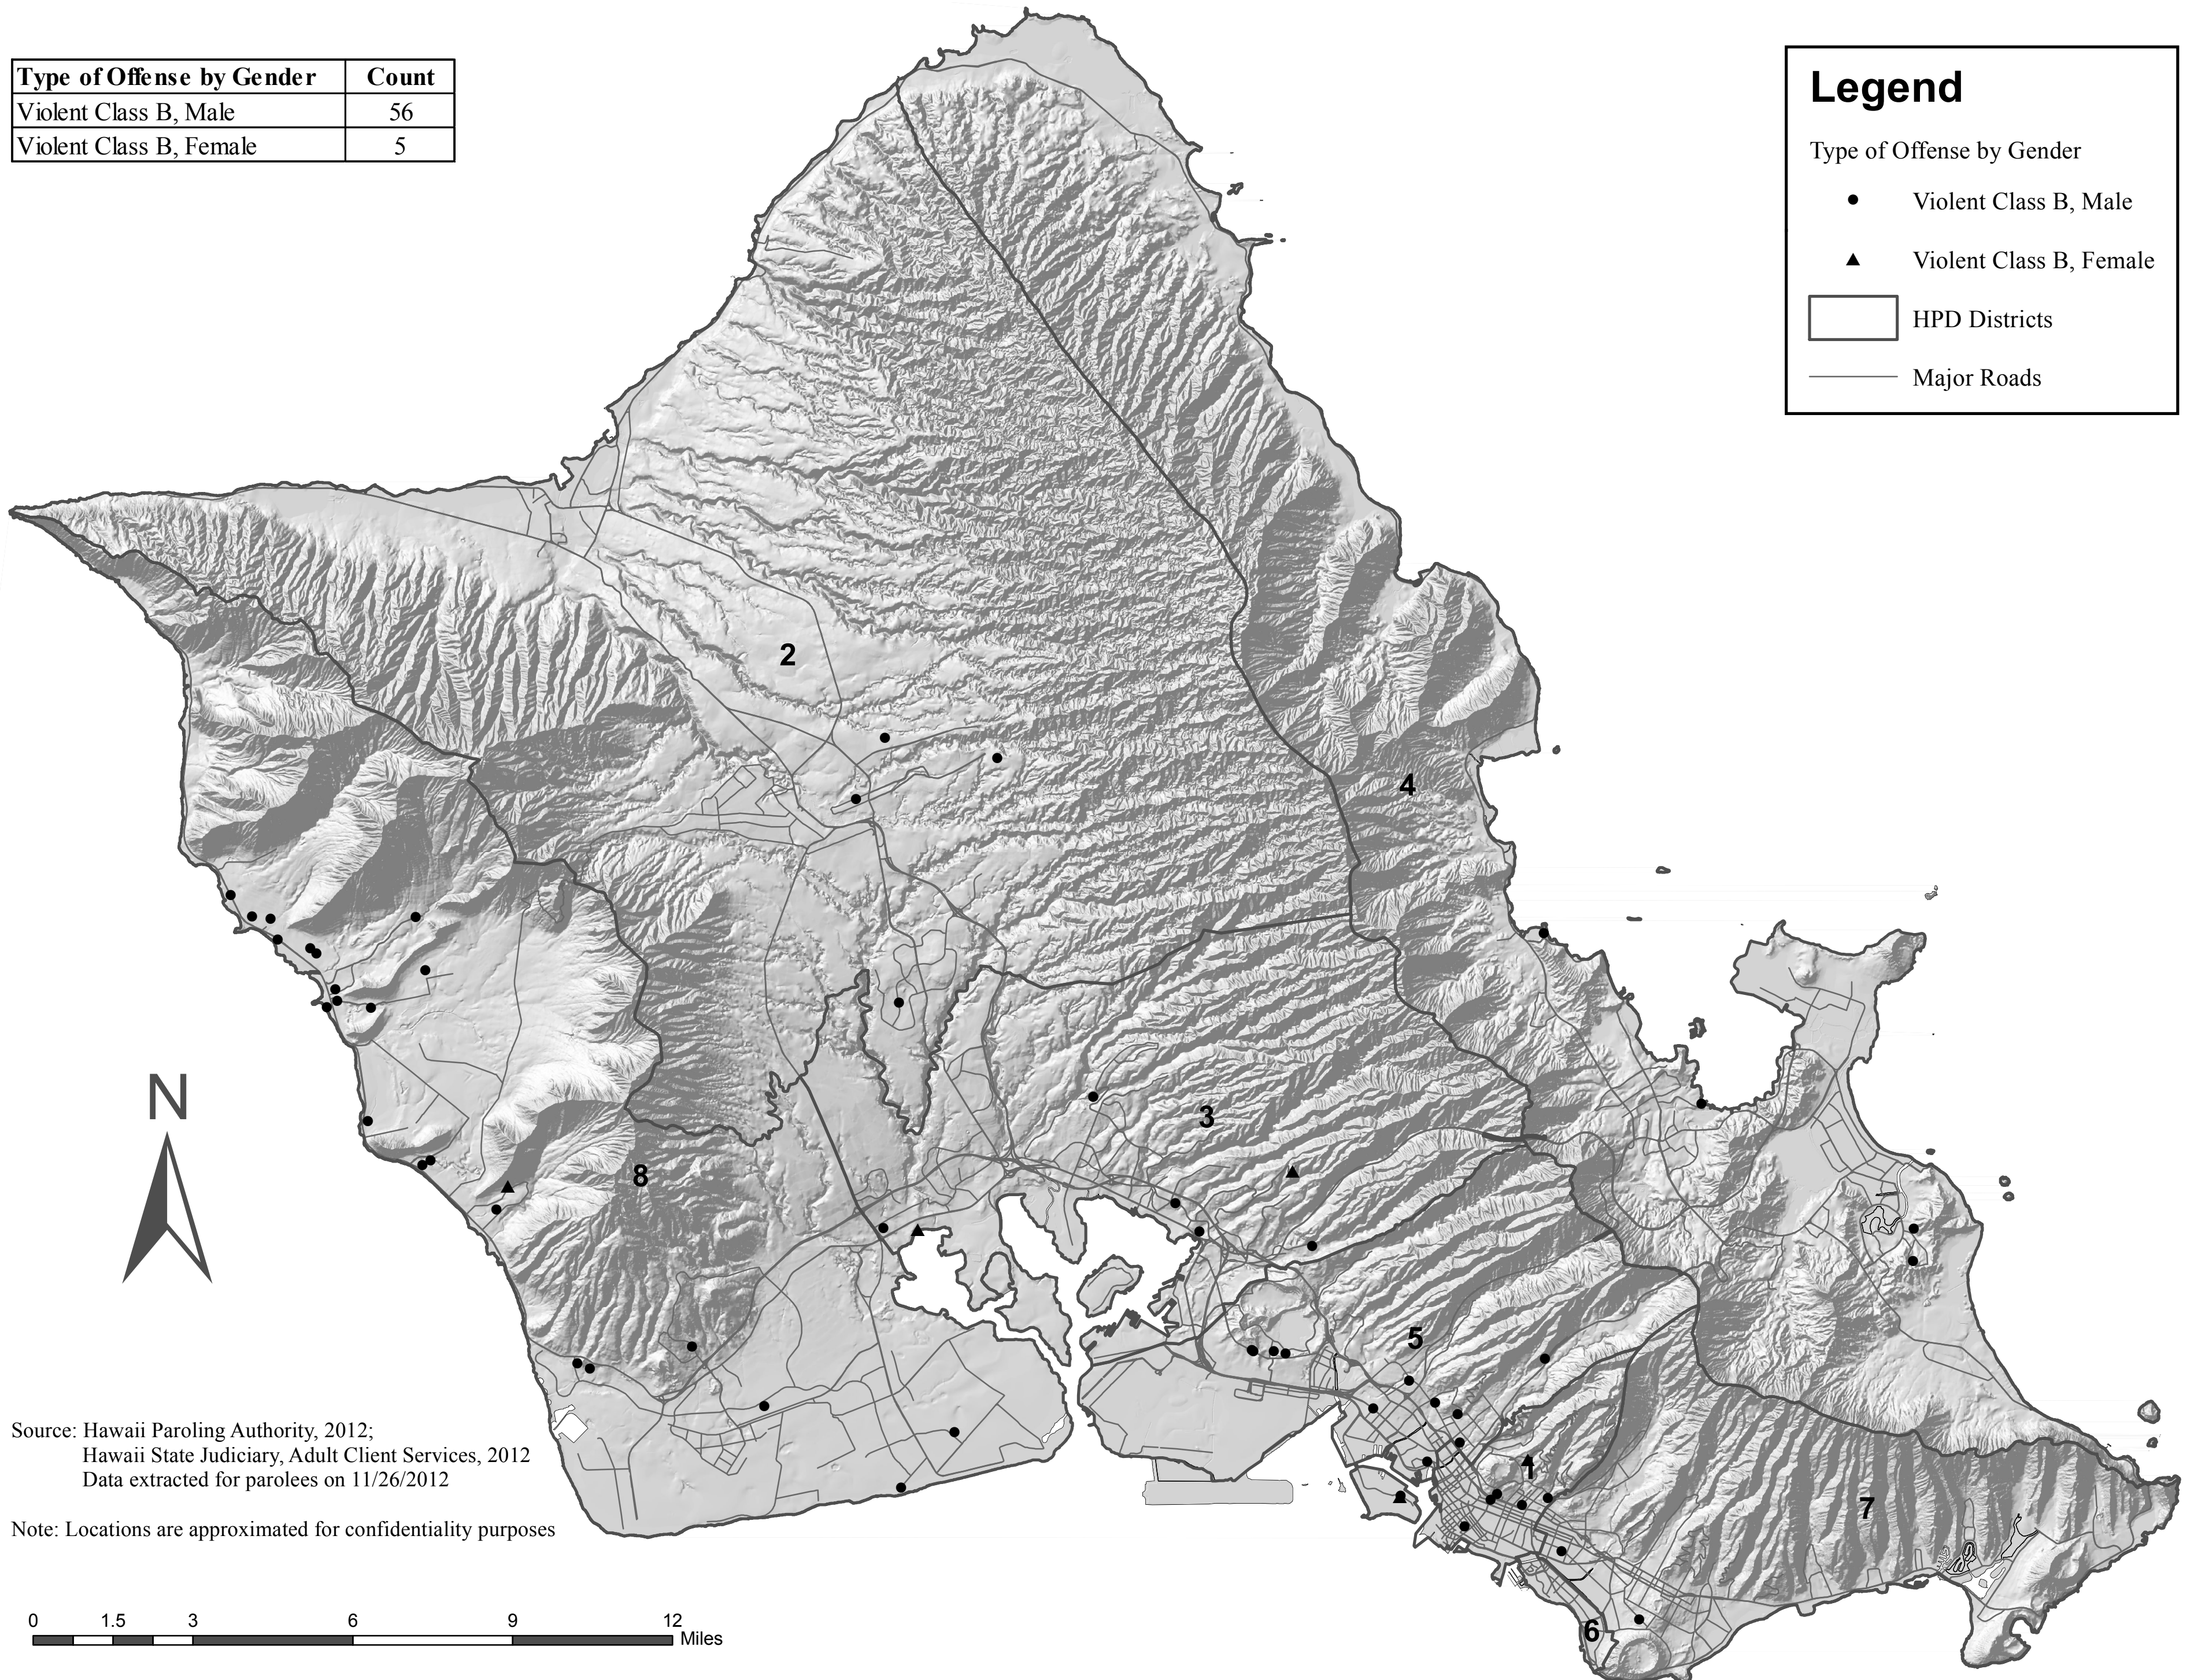

Distribution of Parolees by Type of Offense: Violent Class B

Type of Offense by Gender	Count
Violent Class B, Male	56
Violent Class B, Female	5

Legend

Type of Offense by Gender

- Violent Class B, Male
- ▲ Violent Class B, Female

HPD Districts

Major Roads

Source: Hawaii Paroling Authority, 2012;
 Hawaii State Judiciary, Adult Client Services, 2012
 Data extracted for parolees on 11/26/2012

Note: Locations are approximated for confidentiality purposes