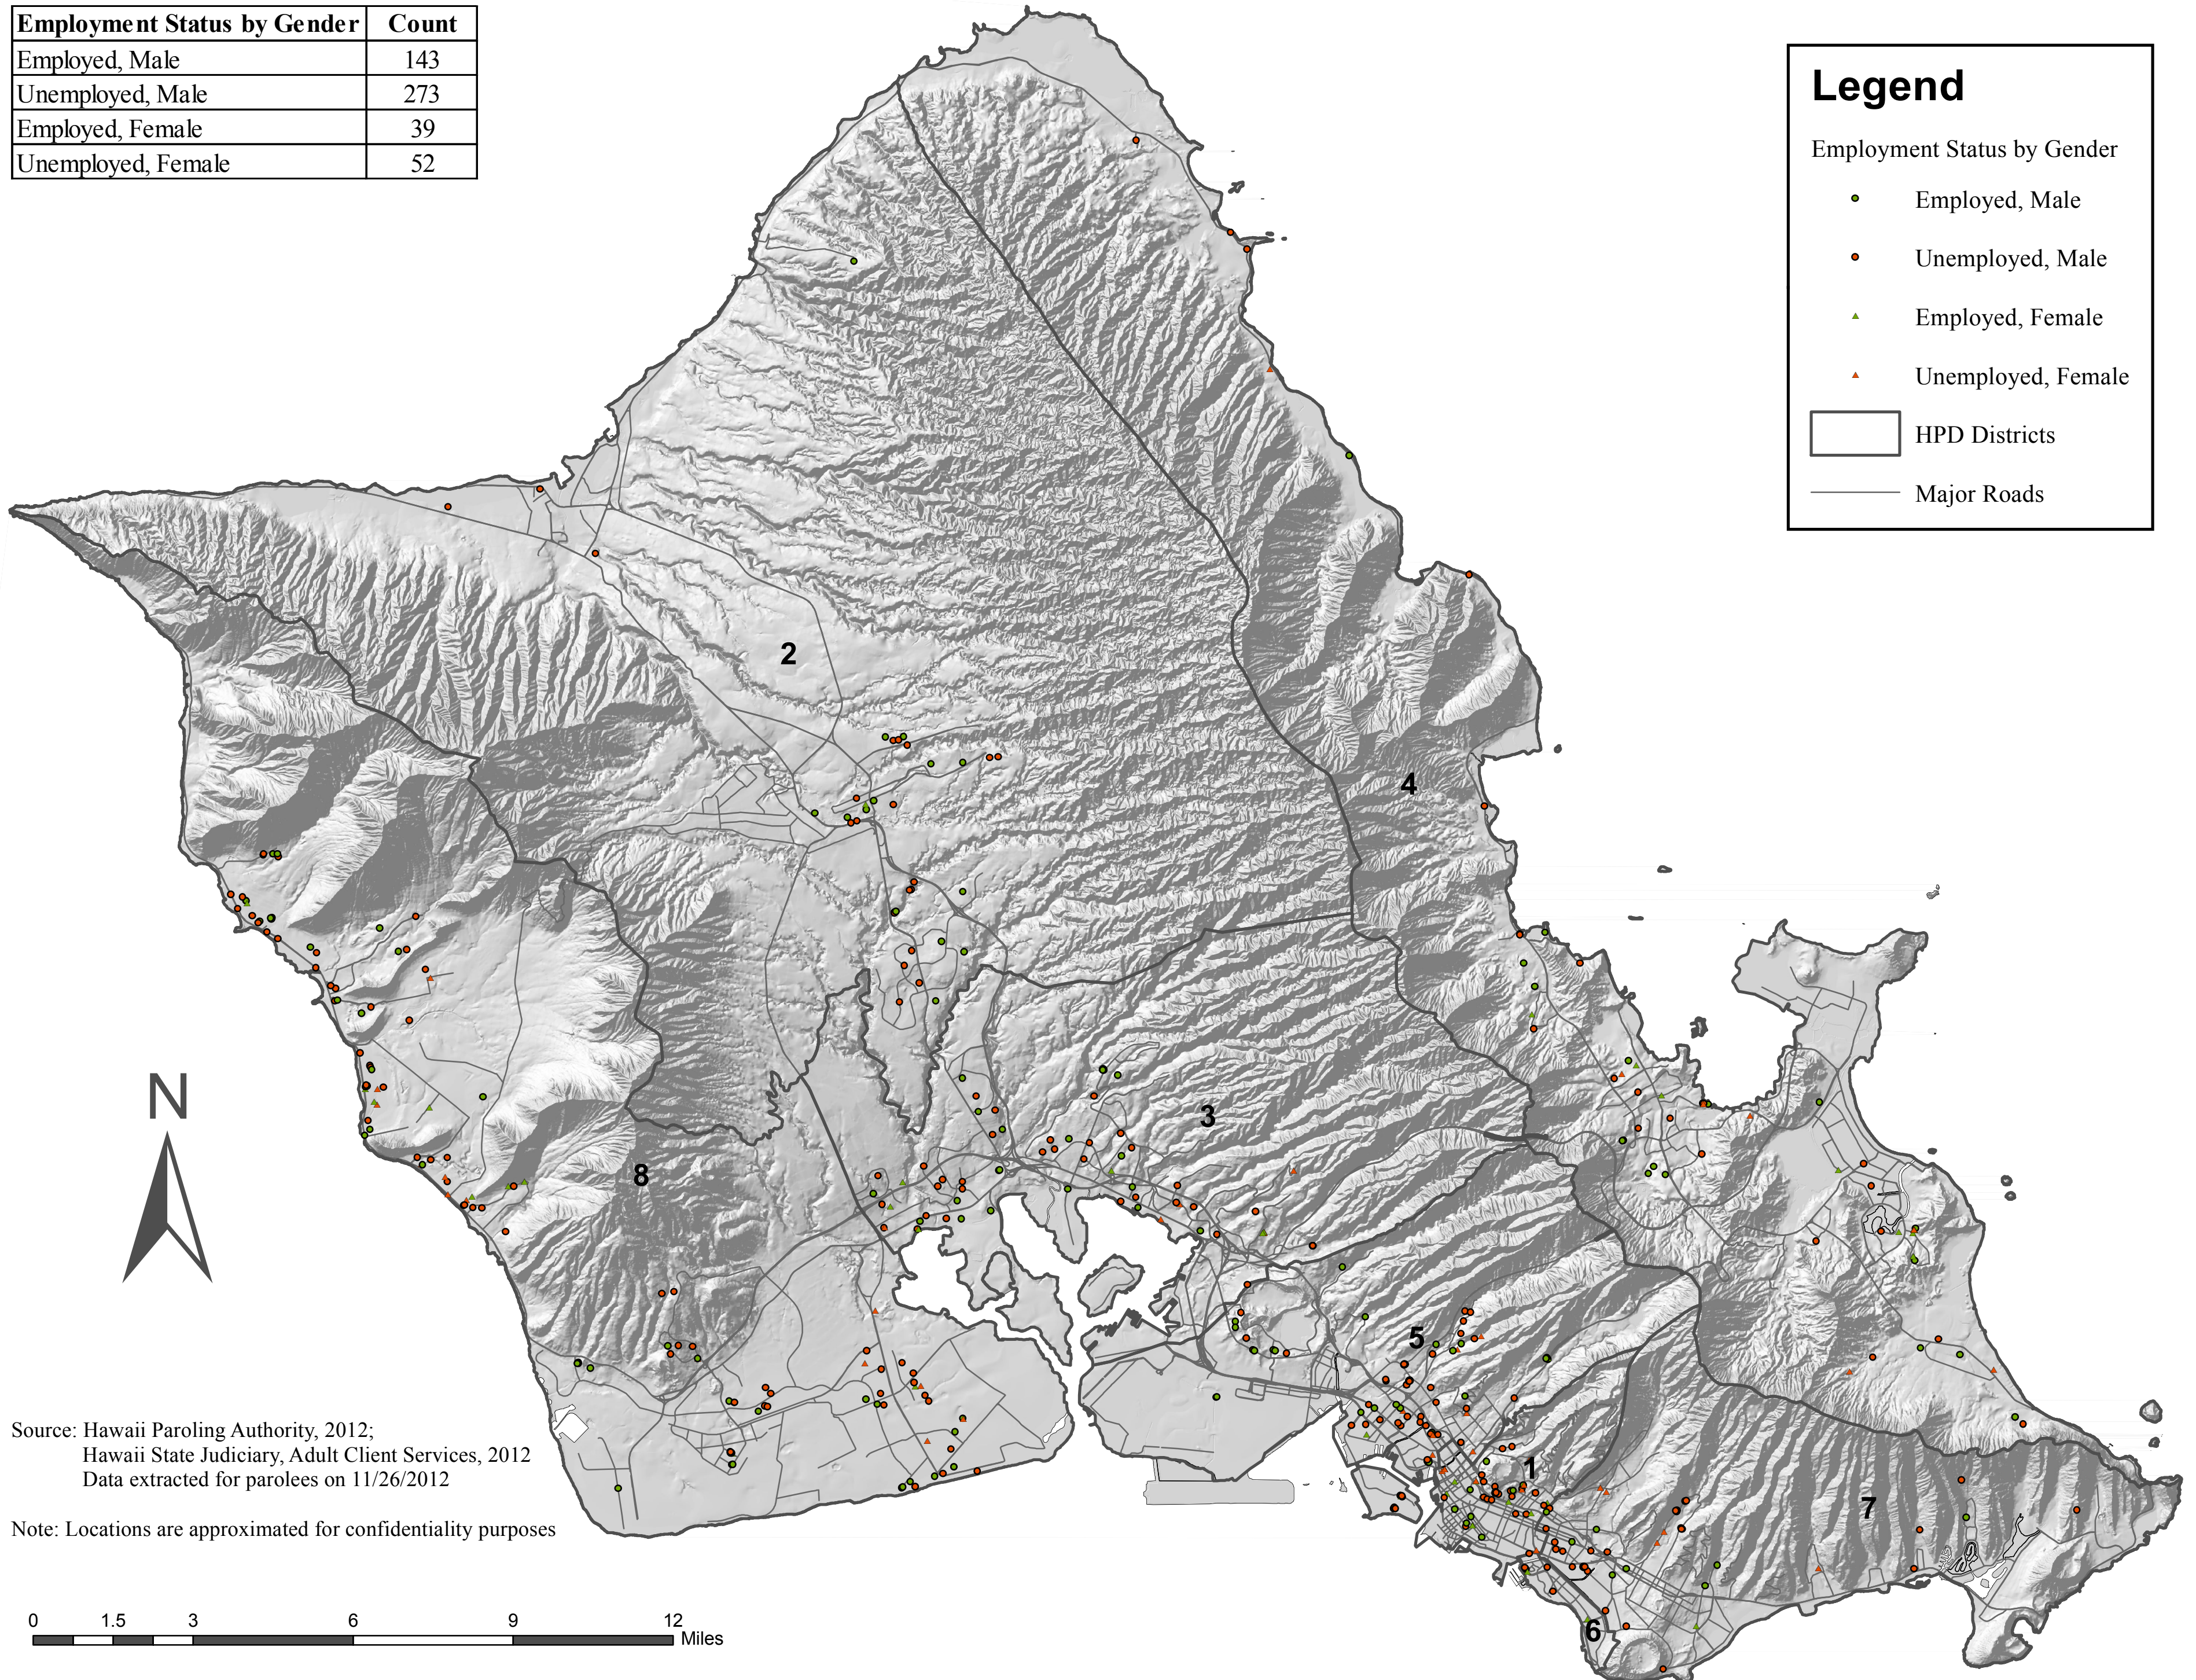

Distribution of Parolees by Employment Status

Employment Status by Gender	Count
Employed, Male	143
Unemployed, Male	273
Employed, Female	39
Unemployed, Female	52

Legend

Employment Status by Gender

- Employed, Male
- Unemployed, Male
- ▲ Employed, Female
- ▲ Unemployed, Female

□ HPD Districts

— Major Roads

Source: Hawaii Paroling Authority, 2012;
 Hawaii State Judiciary, Adult Client Services, 2012
 Data extracted for parolees on 11/26/2012

Note: Locations are approximated for confidentiality purposes