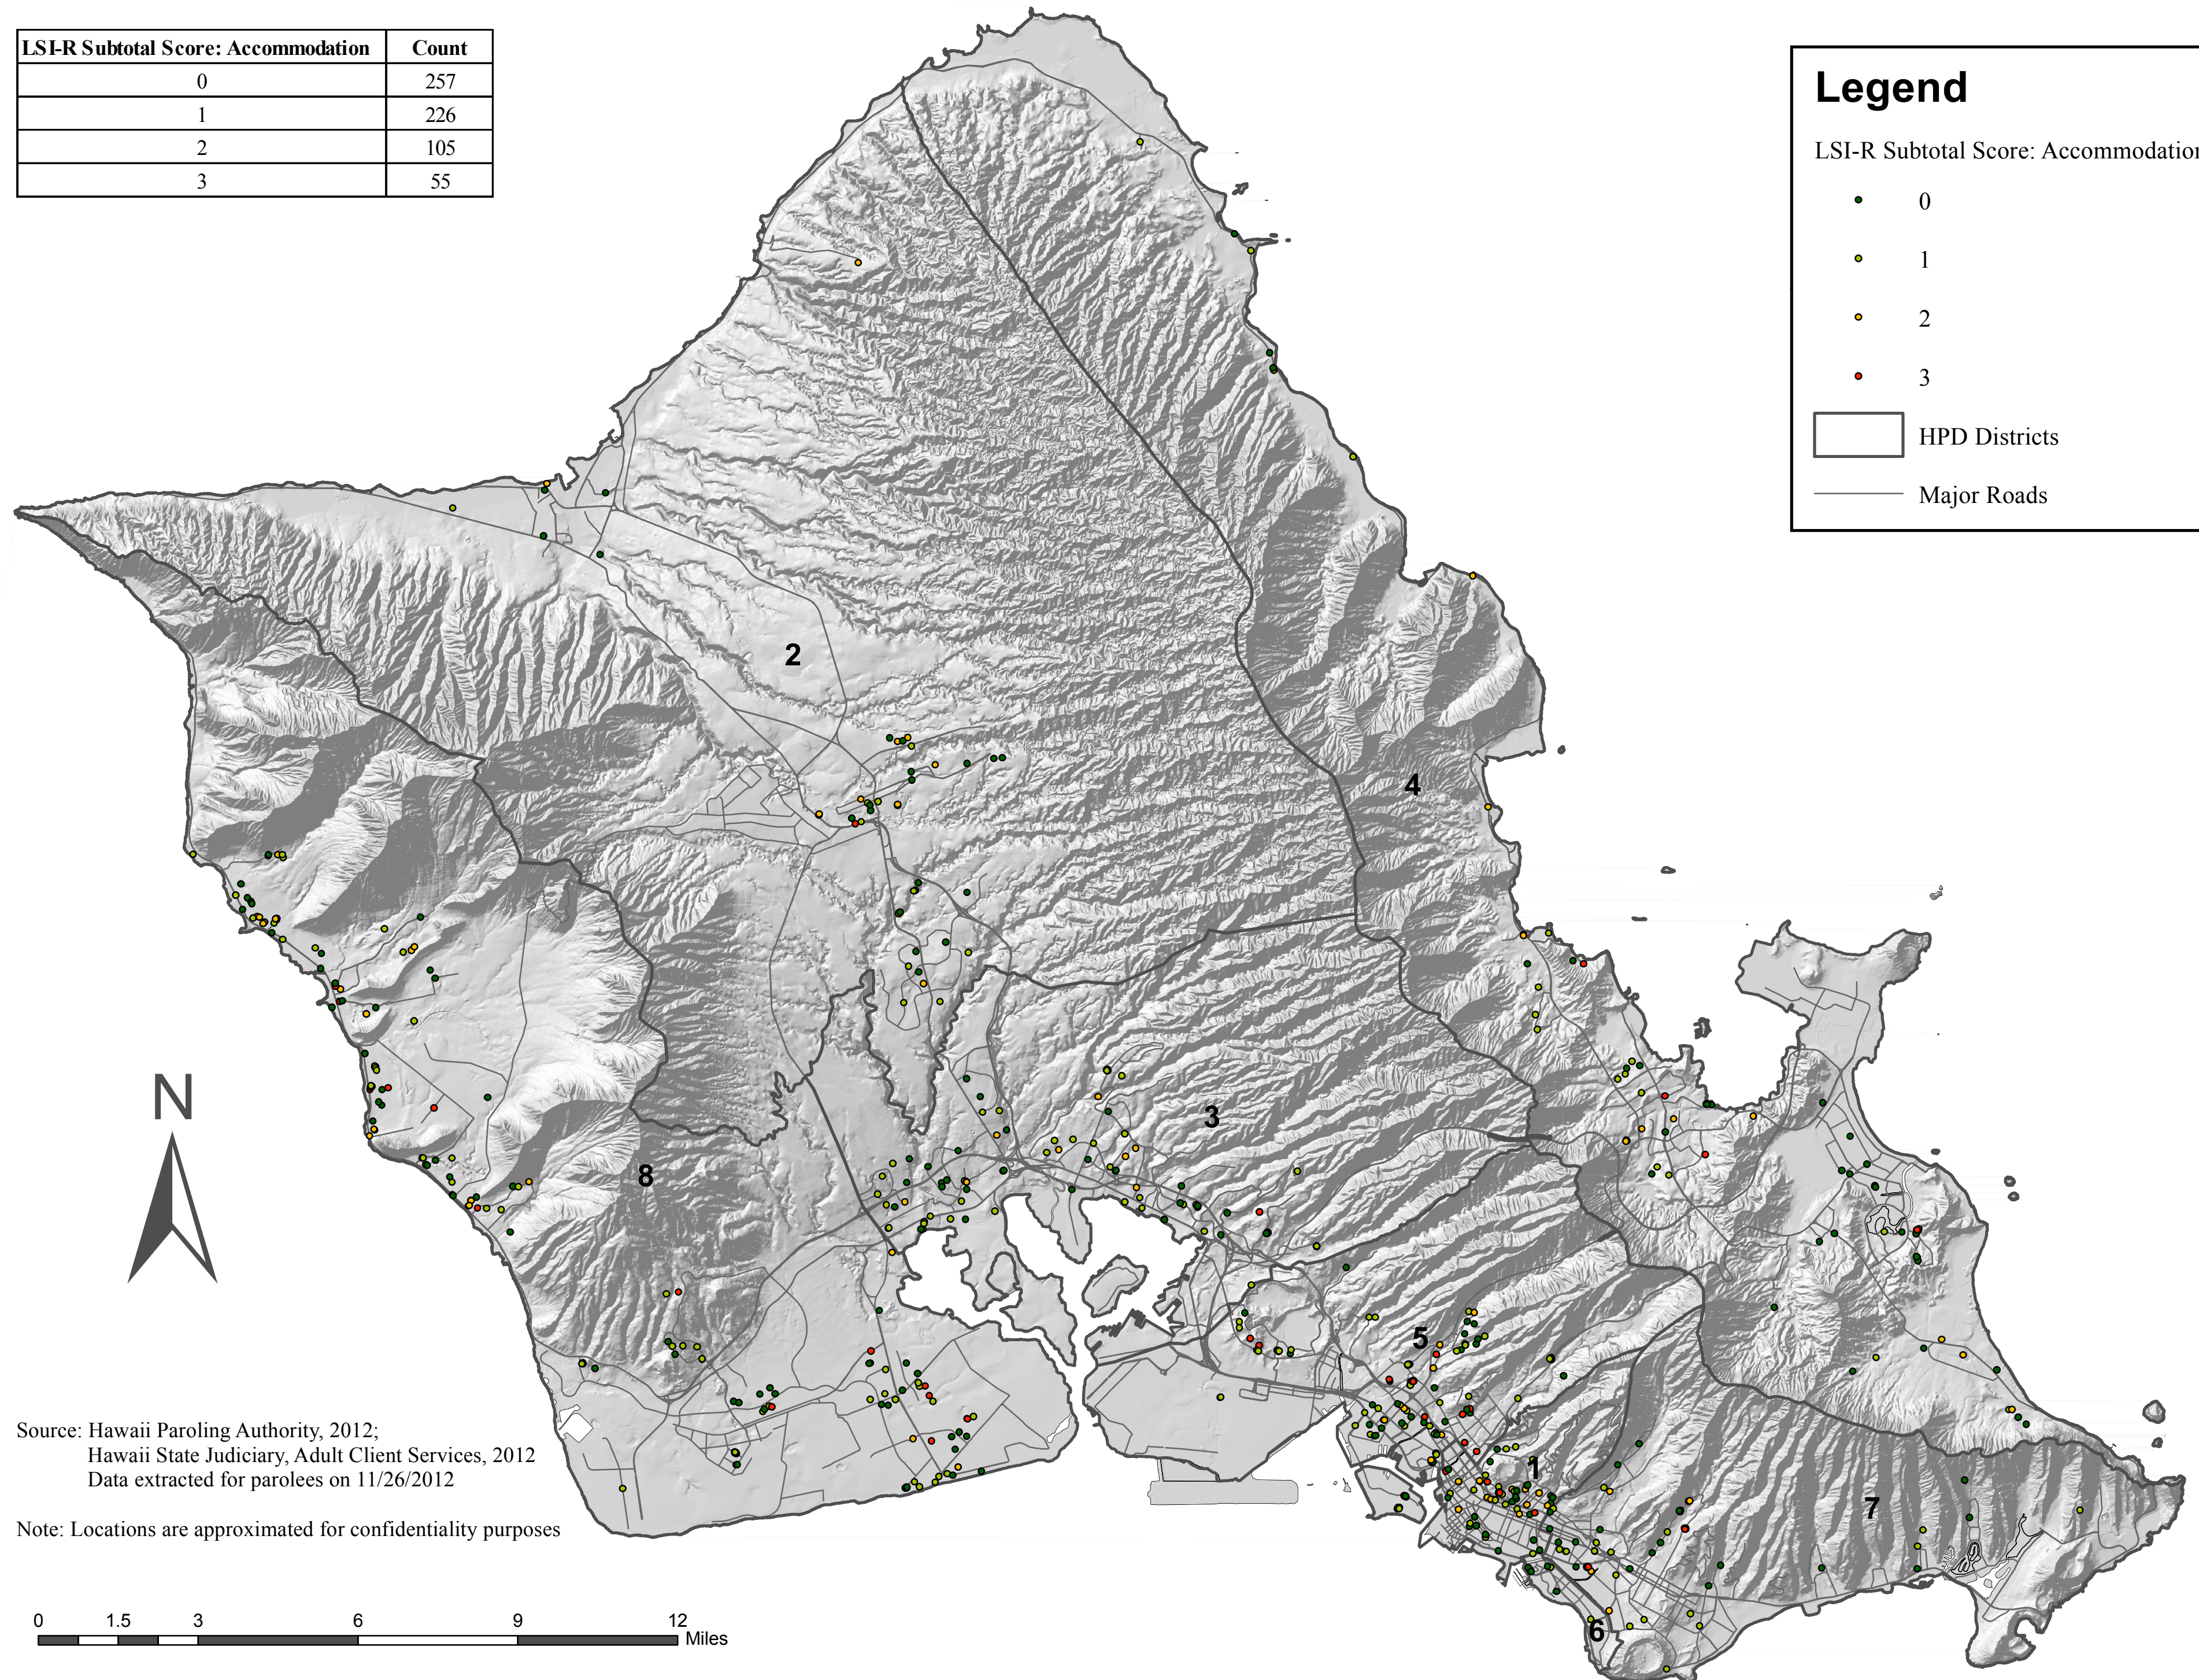

# Distribution of Parolees by LSI-R Subtotal Score: Accommodation

LSI-R Subtotal Score: Accommodation	Count
0	257
1	226
2	105
3	55

**Legend**

LSI-R Subtotal Score: Accommodation

- 0
- 1
- 2
- 3

□ HPD Districts

— Major Roads

Source: Hawaii Paroling Authority, 2012;  
 Hawaii State Judiciary, Adult Client Services, 2012  
 Data extracted for parolees on 11/26/2012

Note: Locations are approximated for confidentiality purposes