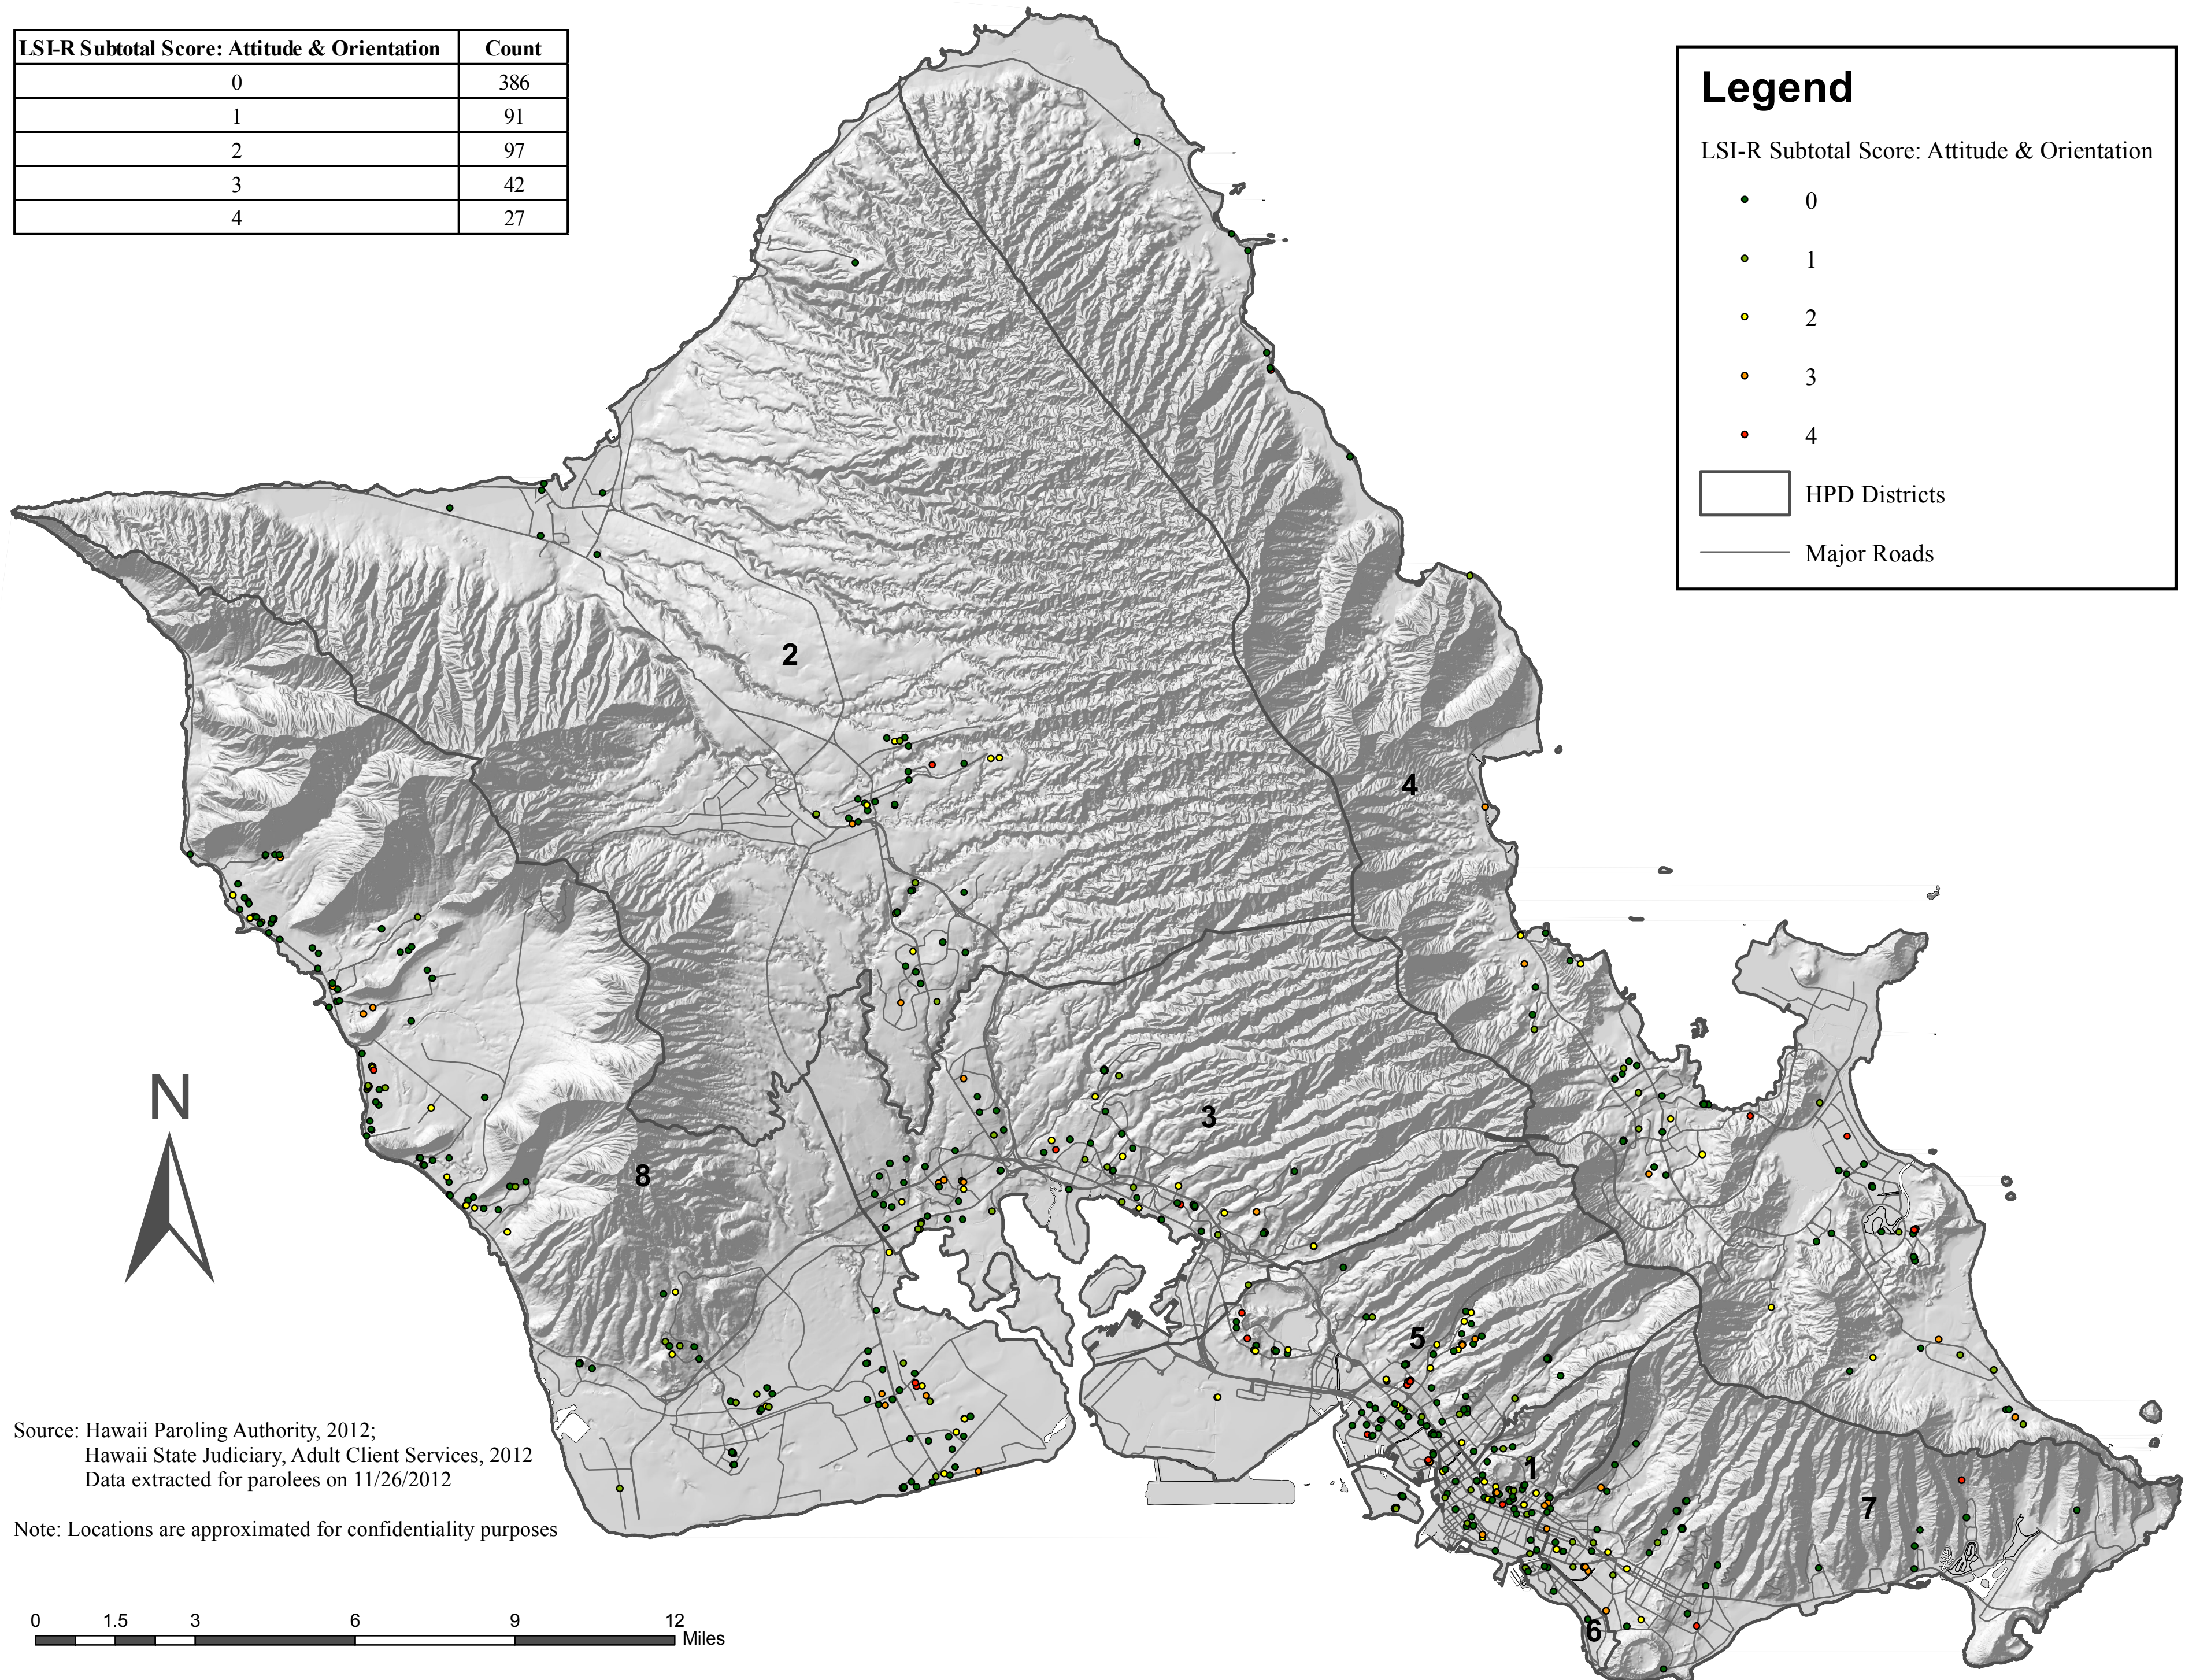

# Distribution of Parolees by LSI-R Subtotal Score: Attitude & Orientation

LSI-R Subtotal Score: Attitude & Orientation	Count
0	386
1	91
2	97
3	42
4	27

**Legend**

LSI-R Subtotal Score: Attitude & Orientation

- 0
- 1
- 2
- 3
- 4

HPD Districts  
 — Major Roads

Source: Hawaii Paroling Authority, 2012;  
 Hawaii State Judiciary, Adult Client Services, 2012  
 Data extracted for parolees on 11/26/2012

Note: Locations are approximated for confidentiality purposes