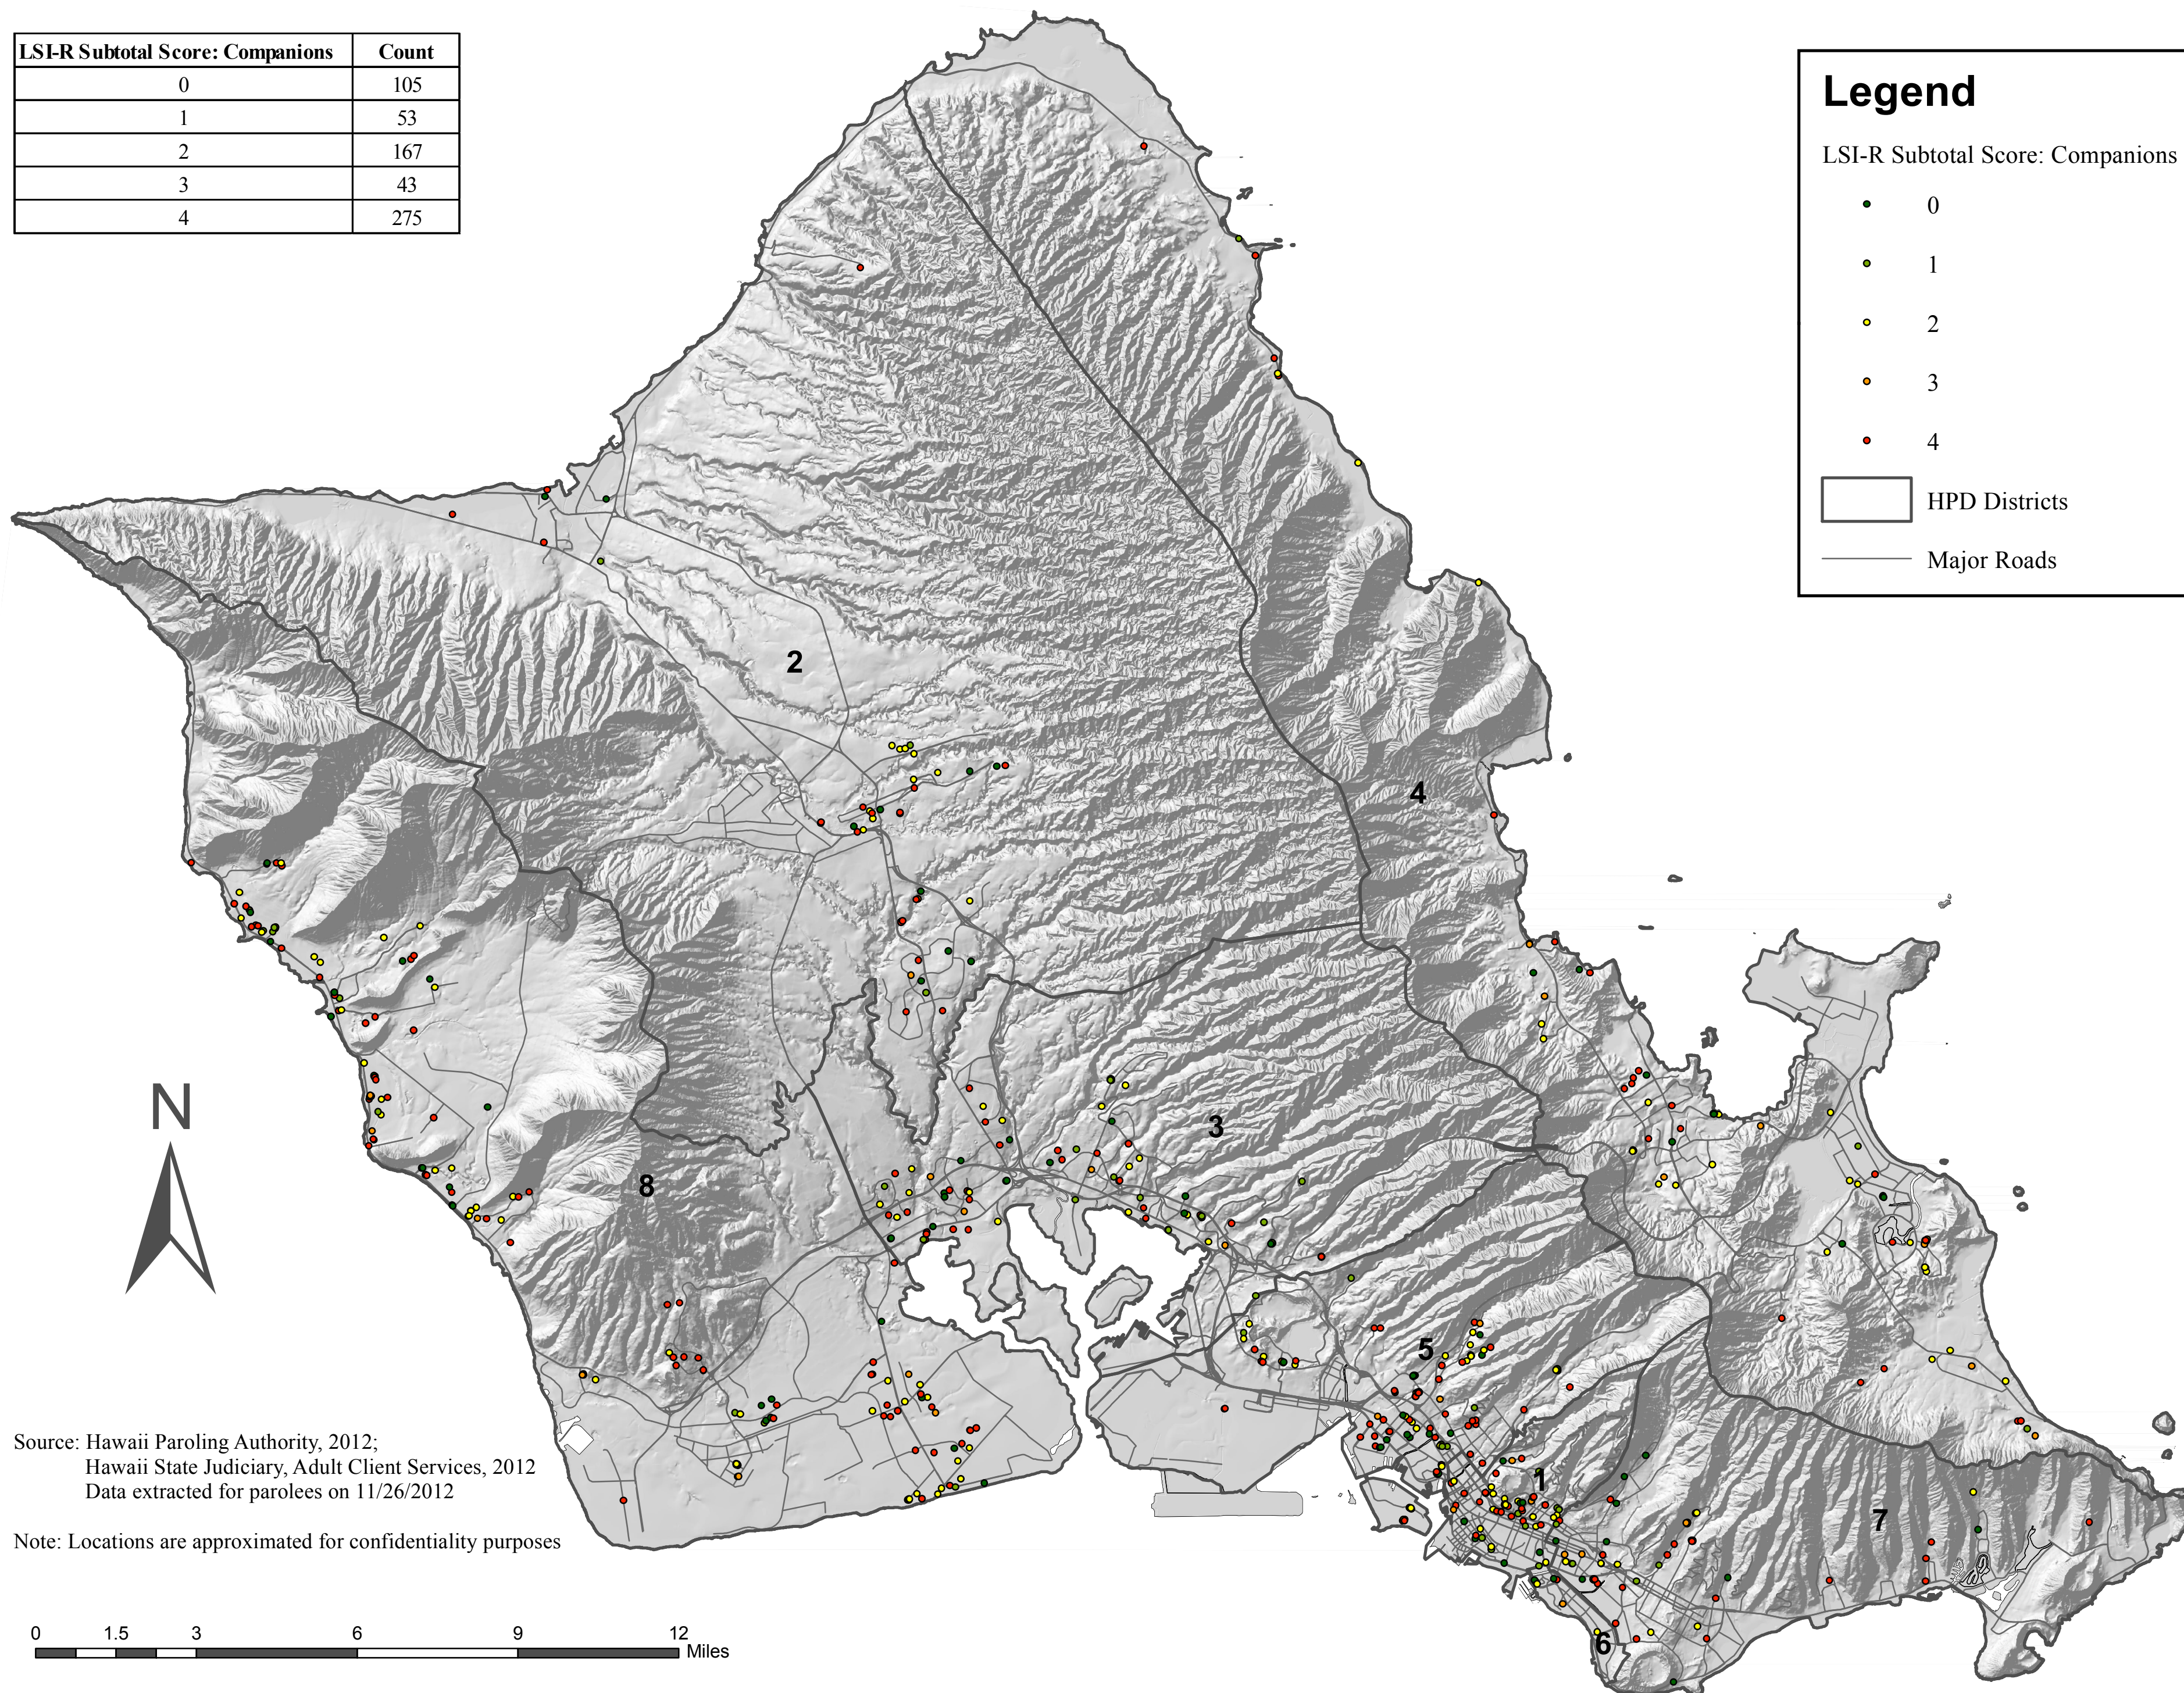

# Distribution of Parolees by LSI-R Subtotal Score: Companions

LSI-R Subtotal Score: Companions	Count
0	105
1	53
2	167
3	43
4	275

**Legend**

LSI-R Subtotal Score: Companions

- 0
- 1
- 2
- 3
- 4

□ HPD Districts

— Major Roads

Source: Hawaii Paroling Authority, 2012;  
 Hawaii State Judiciary, Adult Client Services, 2012  
 Data extracted for parolees on 11/26/2012

Note: Locations are approximated for confidentiality purposes