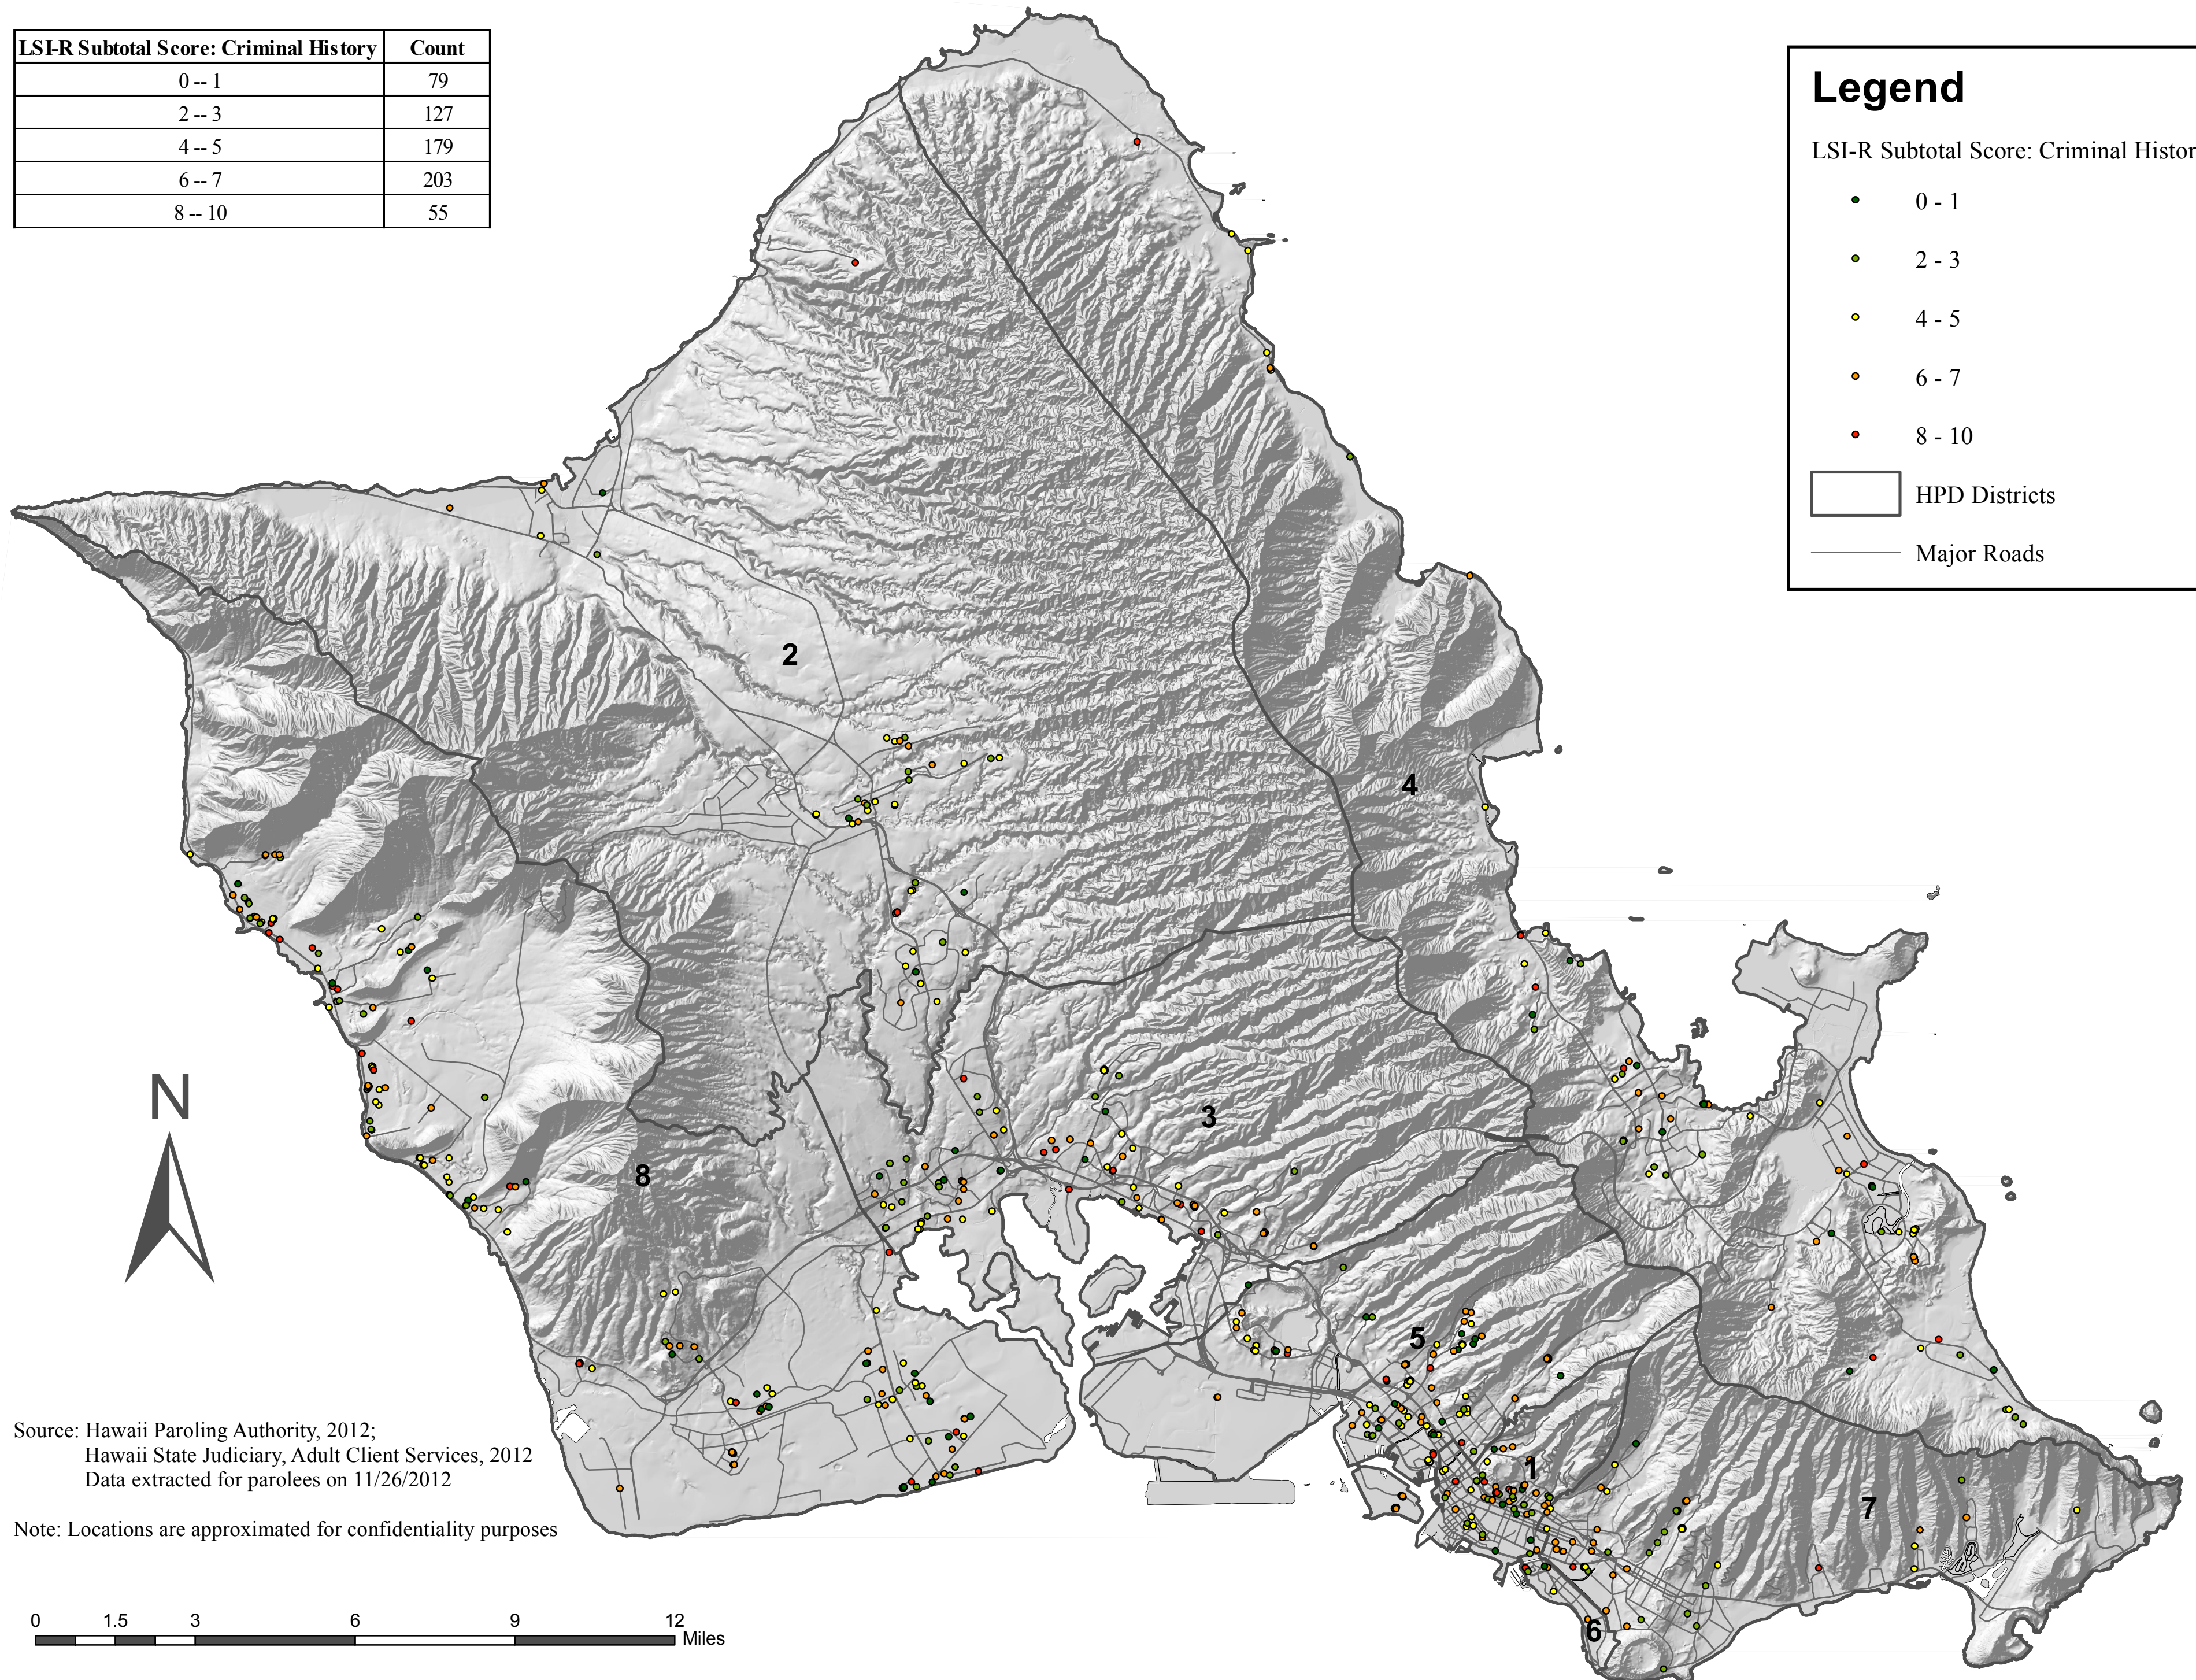

Distribution of Parolees by LSI-R Subtotal Score: Criminal History

LSI-R Subtotal Score: Criminal History	Count
0 -- 1	79
2 -- 3	127
4 -- 5	179
6 -- 7	203
8 -- 10	55

Legend

LSI-R Subtotal Score: Criminal History

- 0 - 1
- 2 - 3
- 4 - 5
- 6 - 7
- 8 - 10

HPD Districts
 Major Roads

Source: Hawaii Paroling Authority, 2012;
 Hawaii State Judiciary, Adult Client Services, 2012
 Data extracted for parolees on 11/26/2012

Note: Locations are approximated for confidentiality purposes