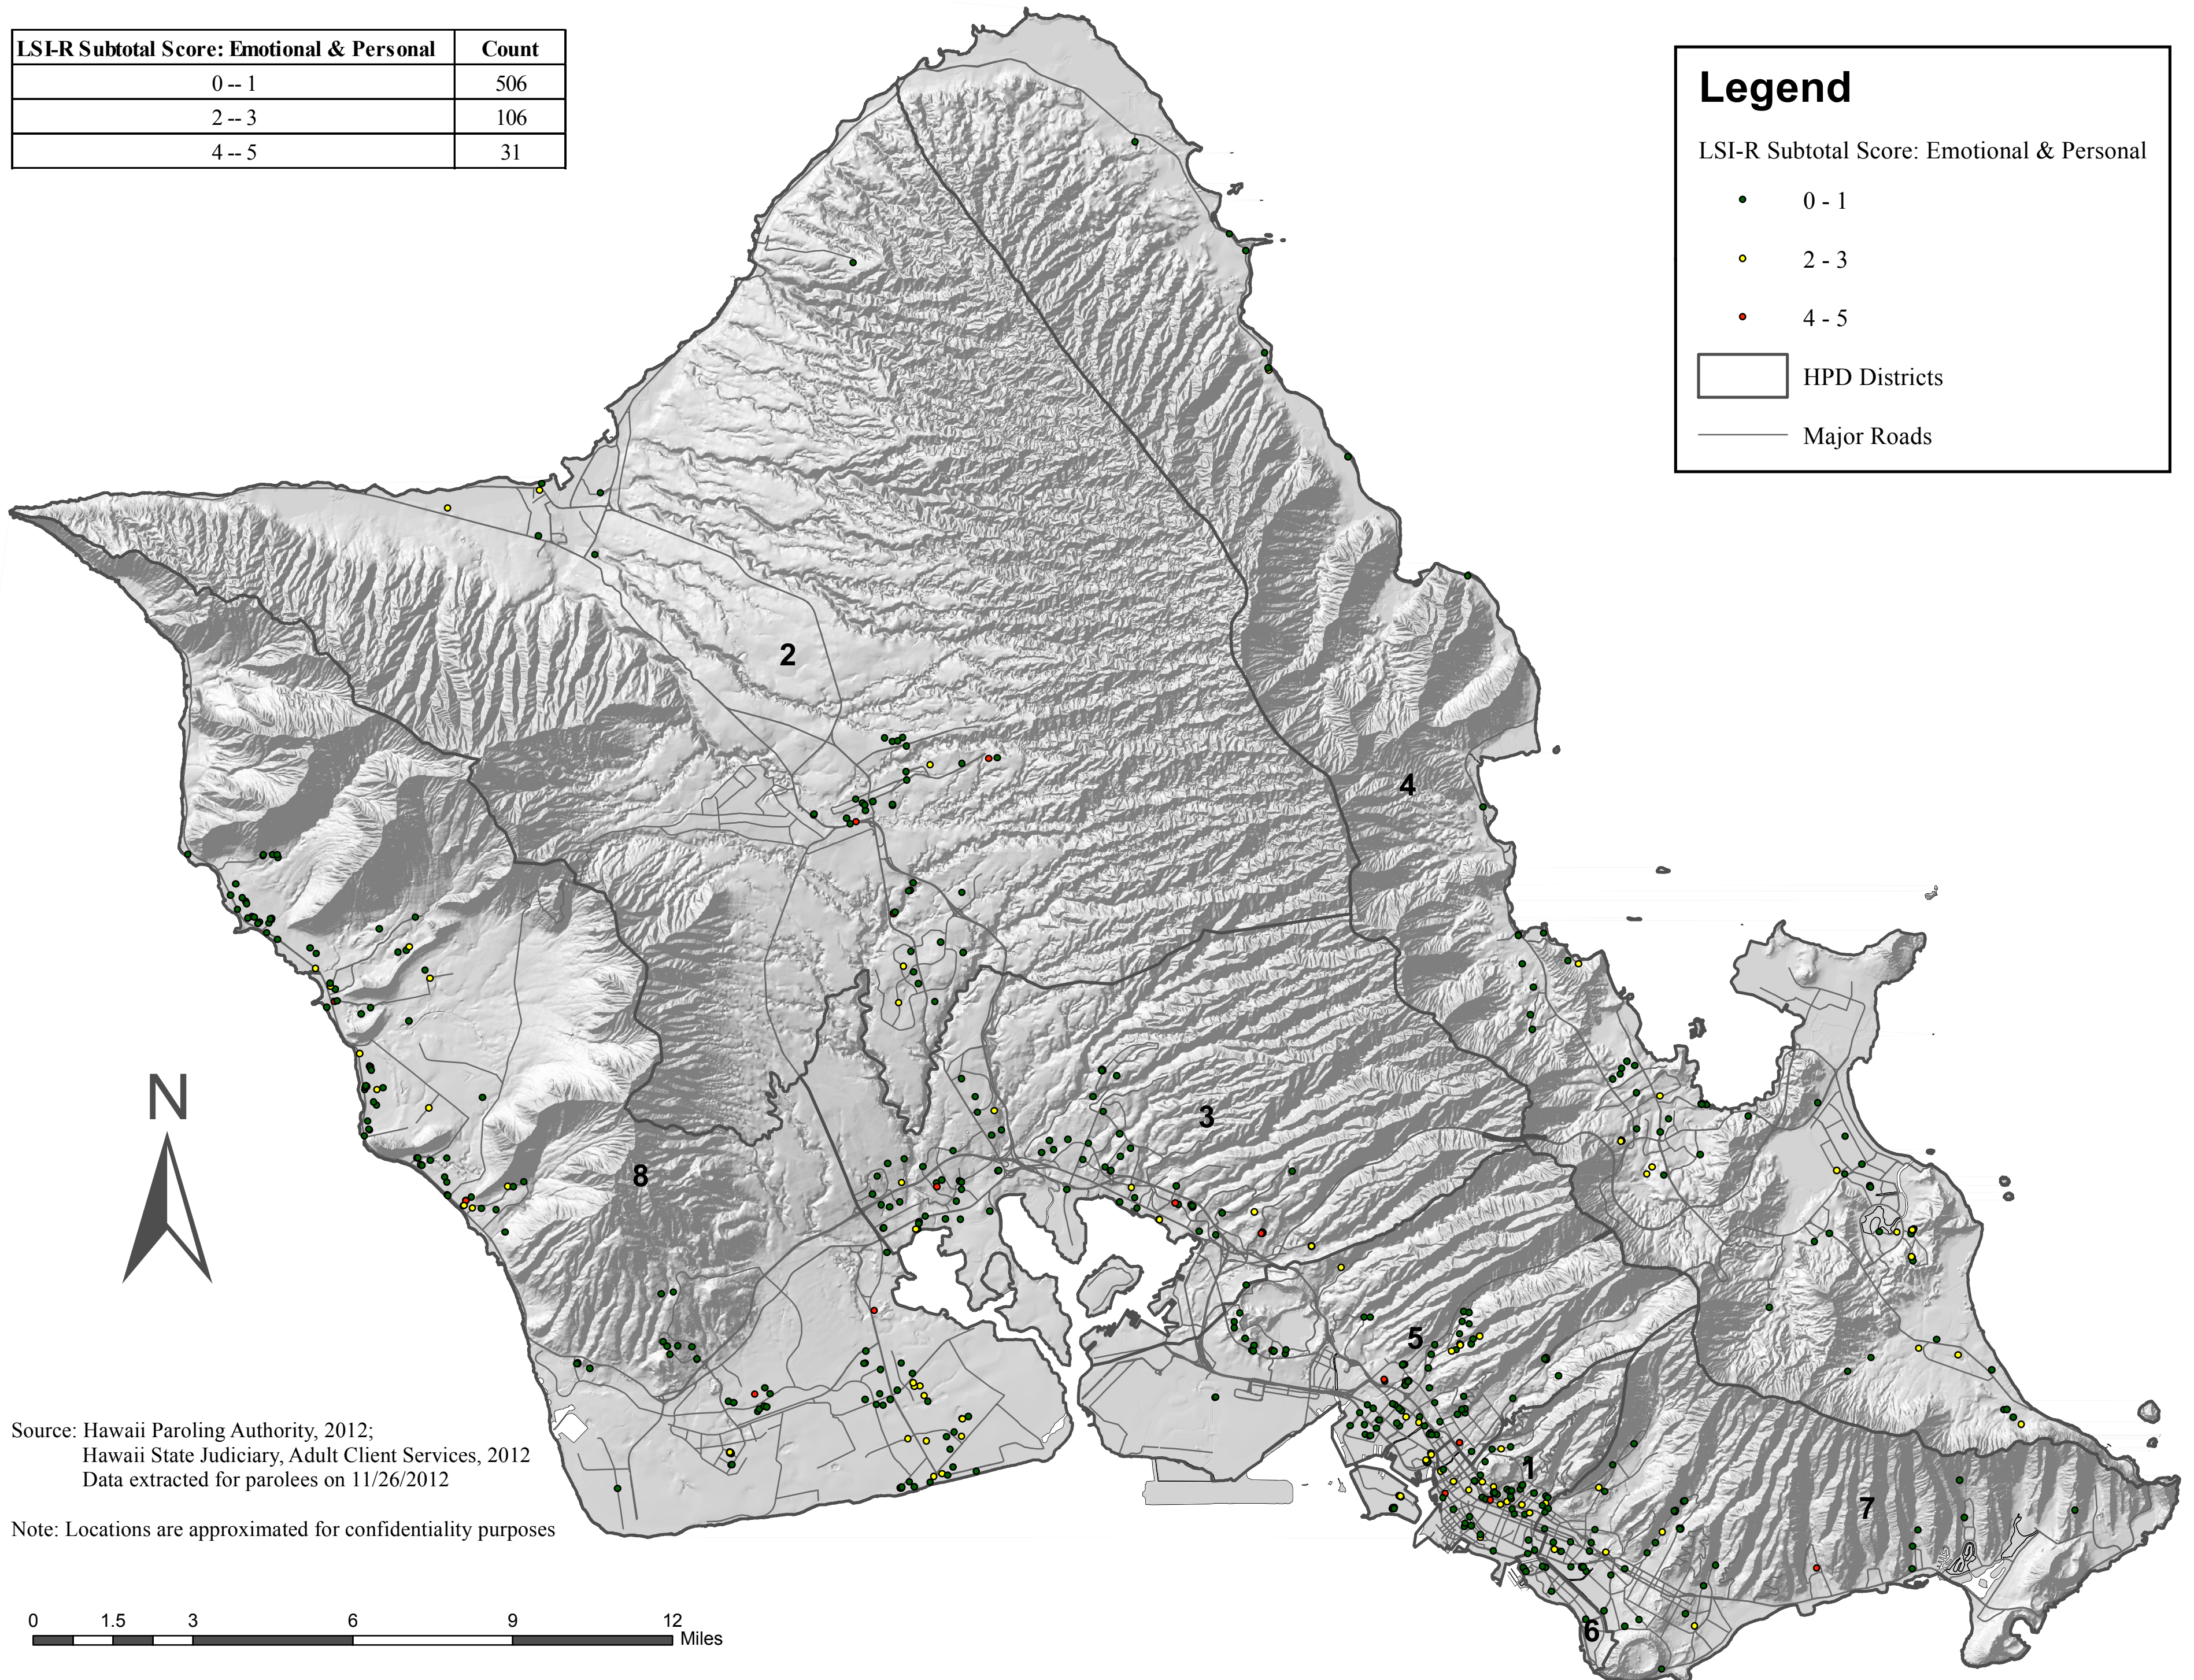

# Distribution of Parolees by LSI-R Subtotal Score: Emotional & Personal

LSI-R Subtotal Score: Emotional & Personal	Count
0 -- 1	506
2 -- 3	106
4 -- 5	31

**Legend**

LSI-R Subtotal Score: Emotional & Personal

- 0 - 1
- 2 - 3
- 4 - 5

□ HPD Districts

— Major Roads

Source: Hawaii Paroling Authority, 2012;  
 Hawaii State Judiciary, Adult Client Services, 2012  
 Data extracted for parolees on 11/26/2012

Note: Locations are approximated for confidentiality purposes