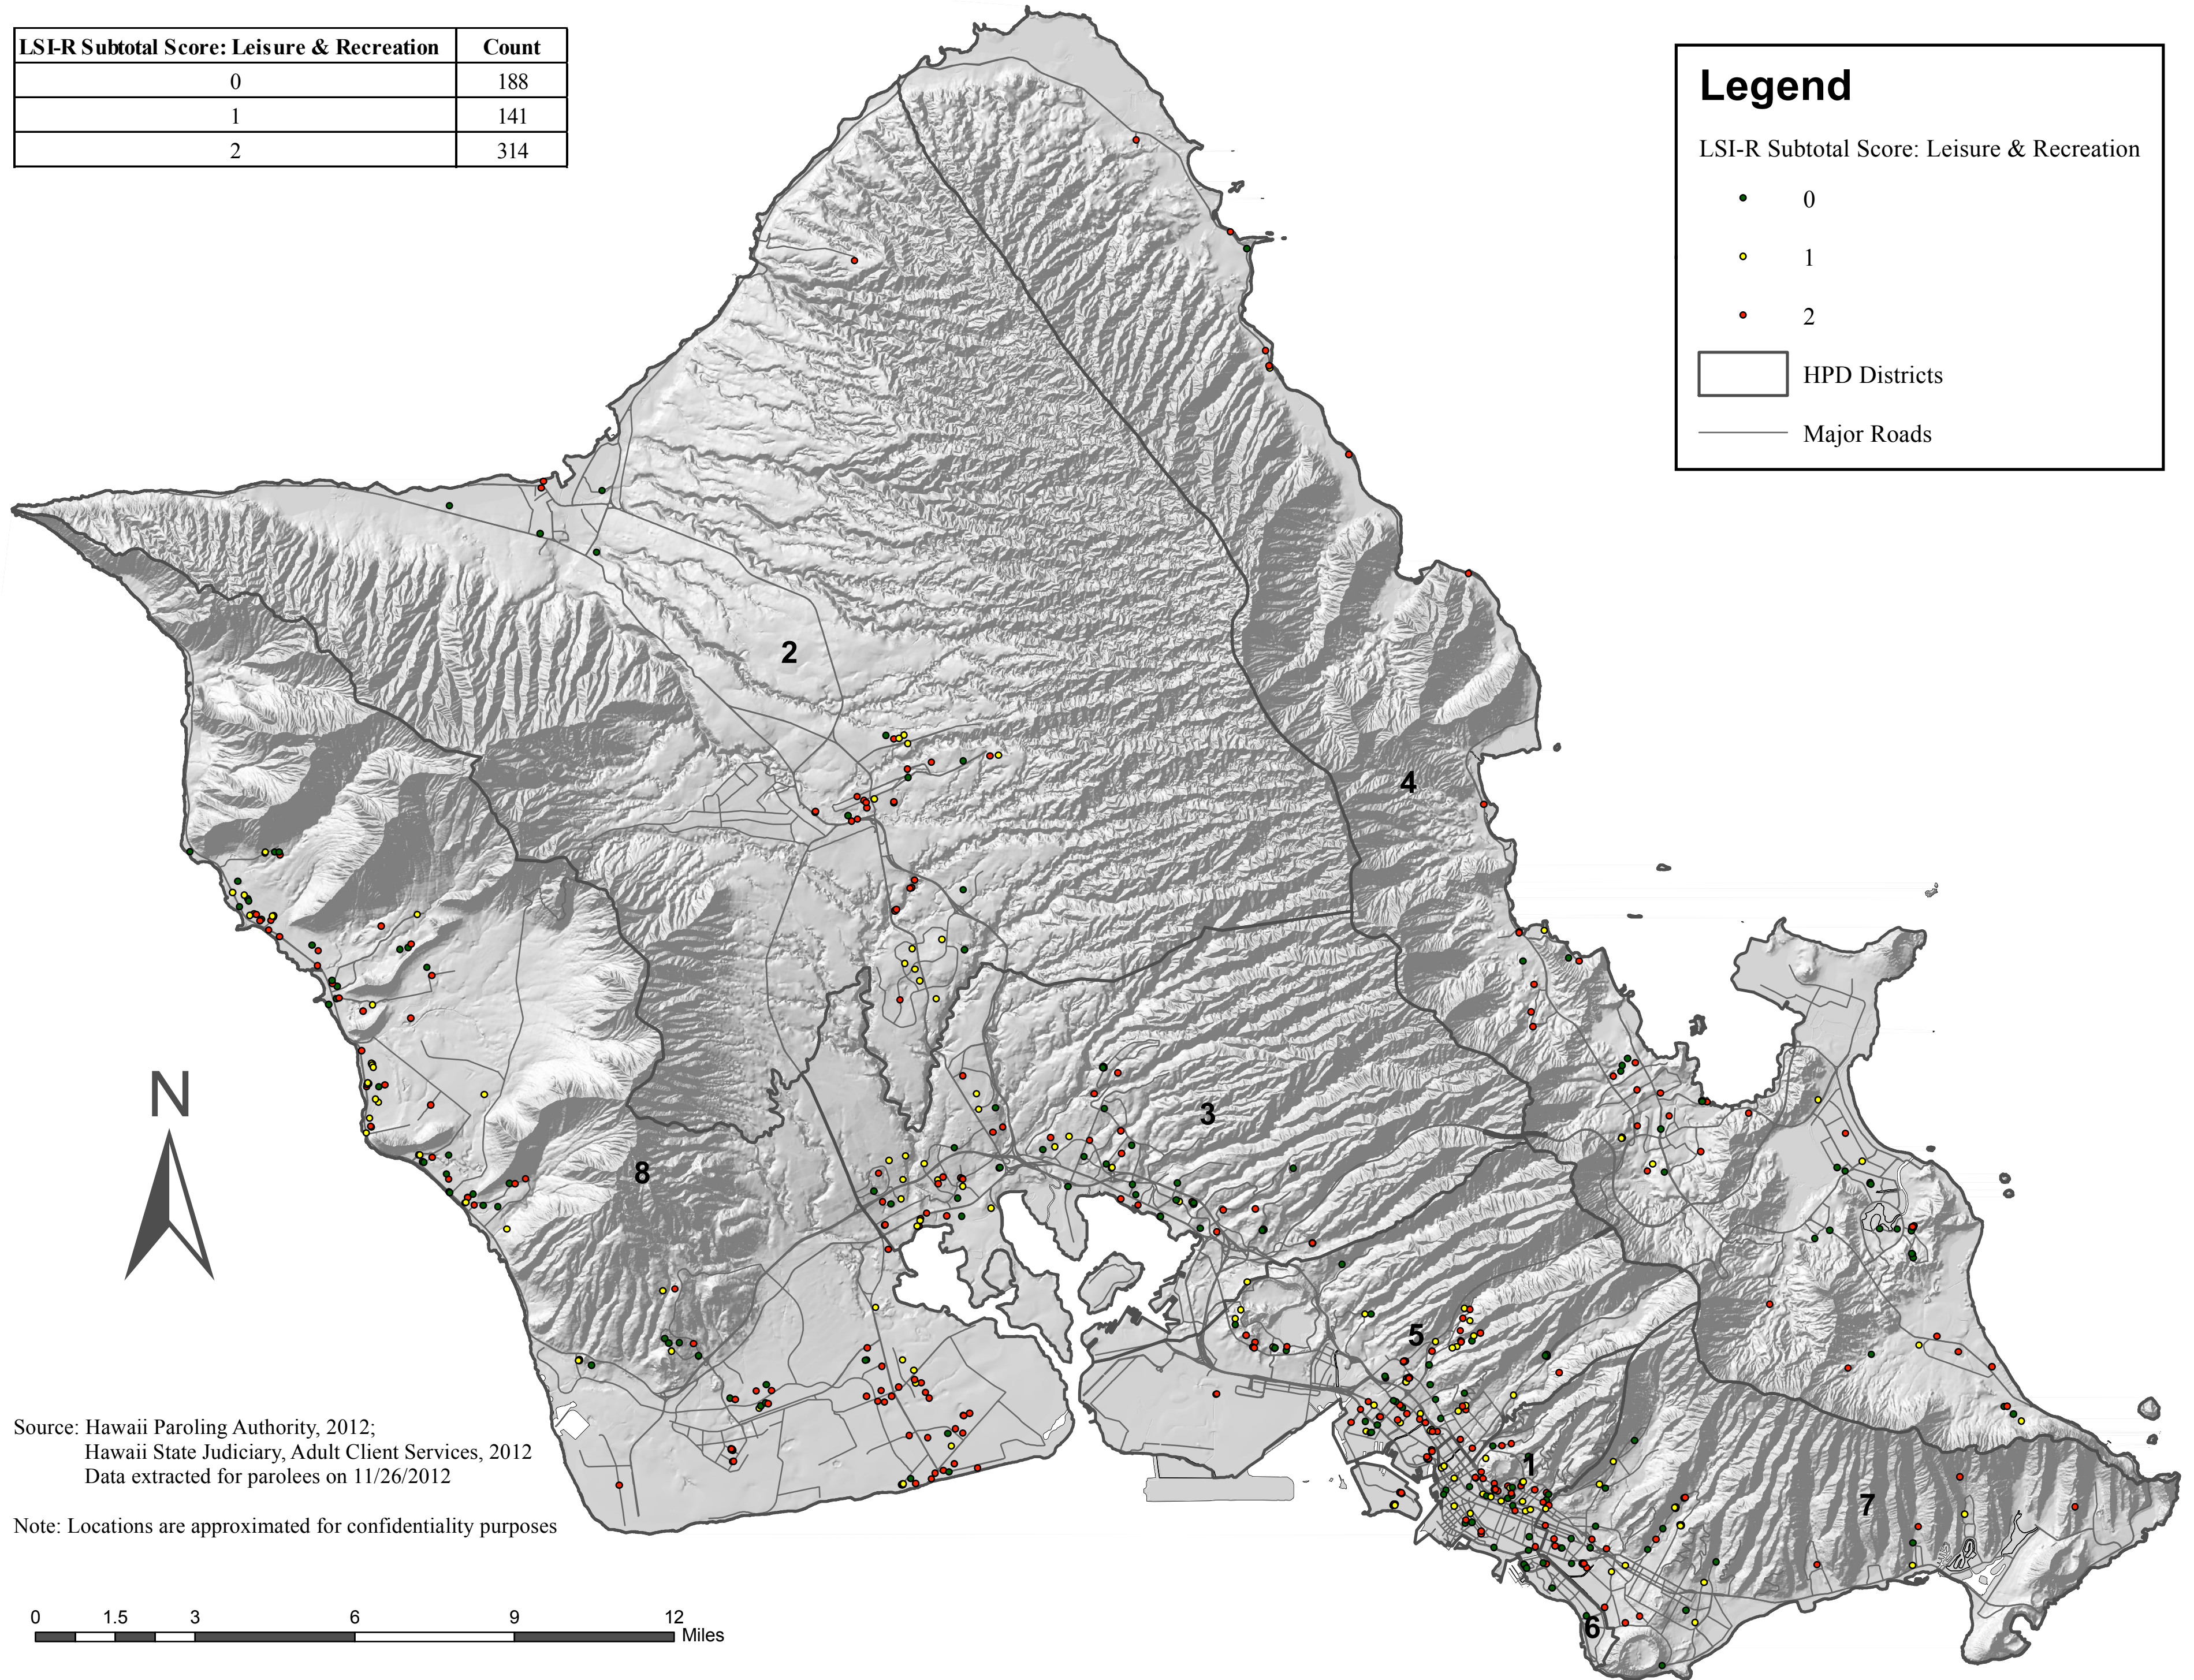

# Distribution of Parolees by LSI-R Subtotal Score: Leisure & Recreation

LSI-R Subtotal Score: Leisure & Recreation	Count
0	188
1	141
2	314

**Legend**

LSI-R Subtotal Score: Leisure & Recreation

- 0
- 1
- 2

□ HPD Districts

— Major Roads

Source: Hawaii Paroling Authority, 2012;  
 Hawaii State Judiciary, Adult Client Services, 2012  
 Data extracted for parolees on 11/26/2012

Note: Locations are approximated for confidentiality purposes