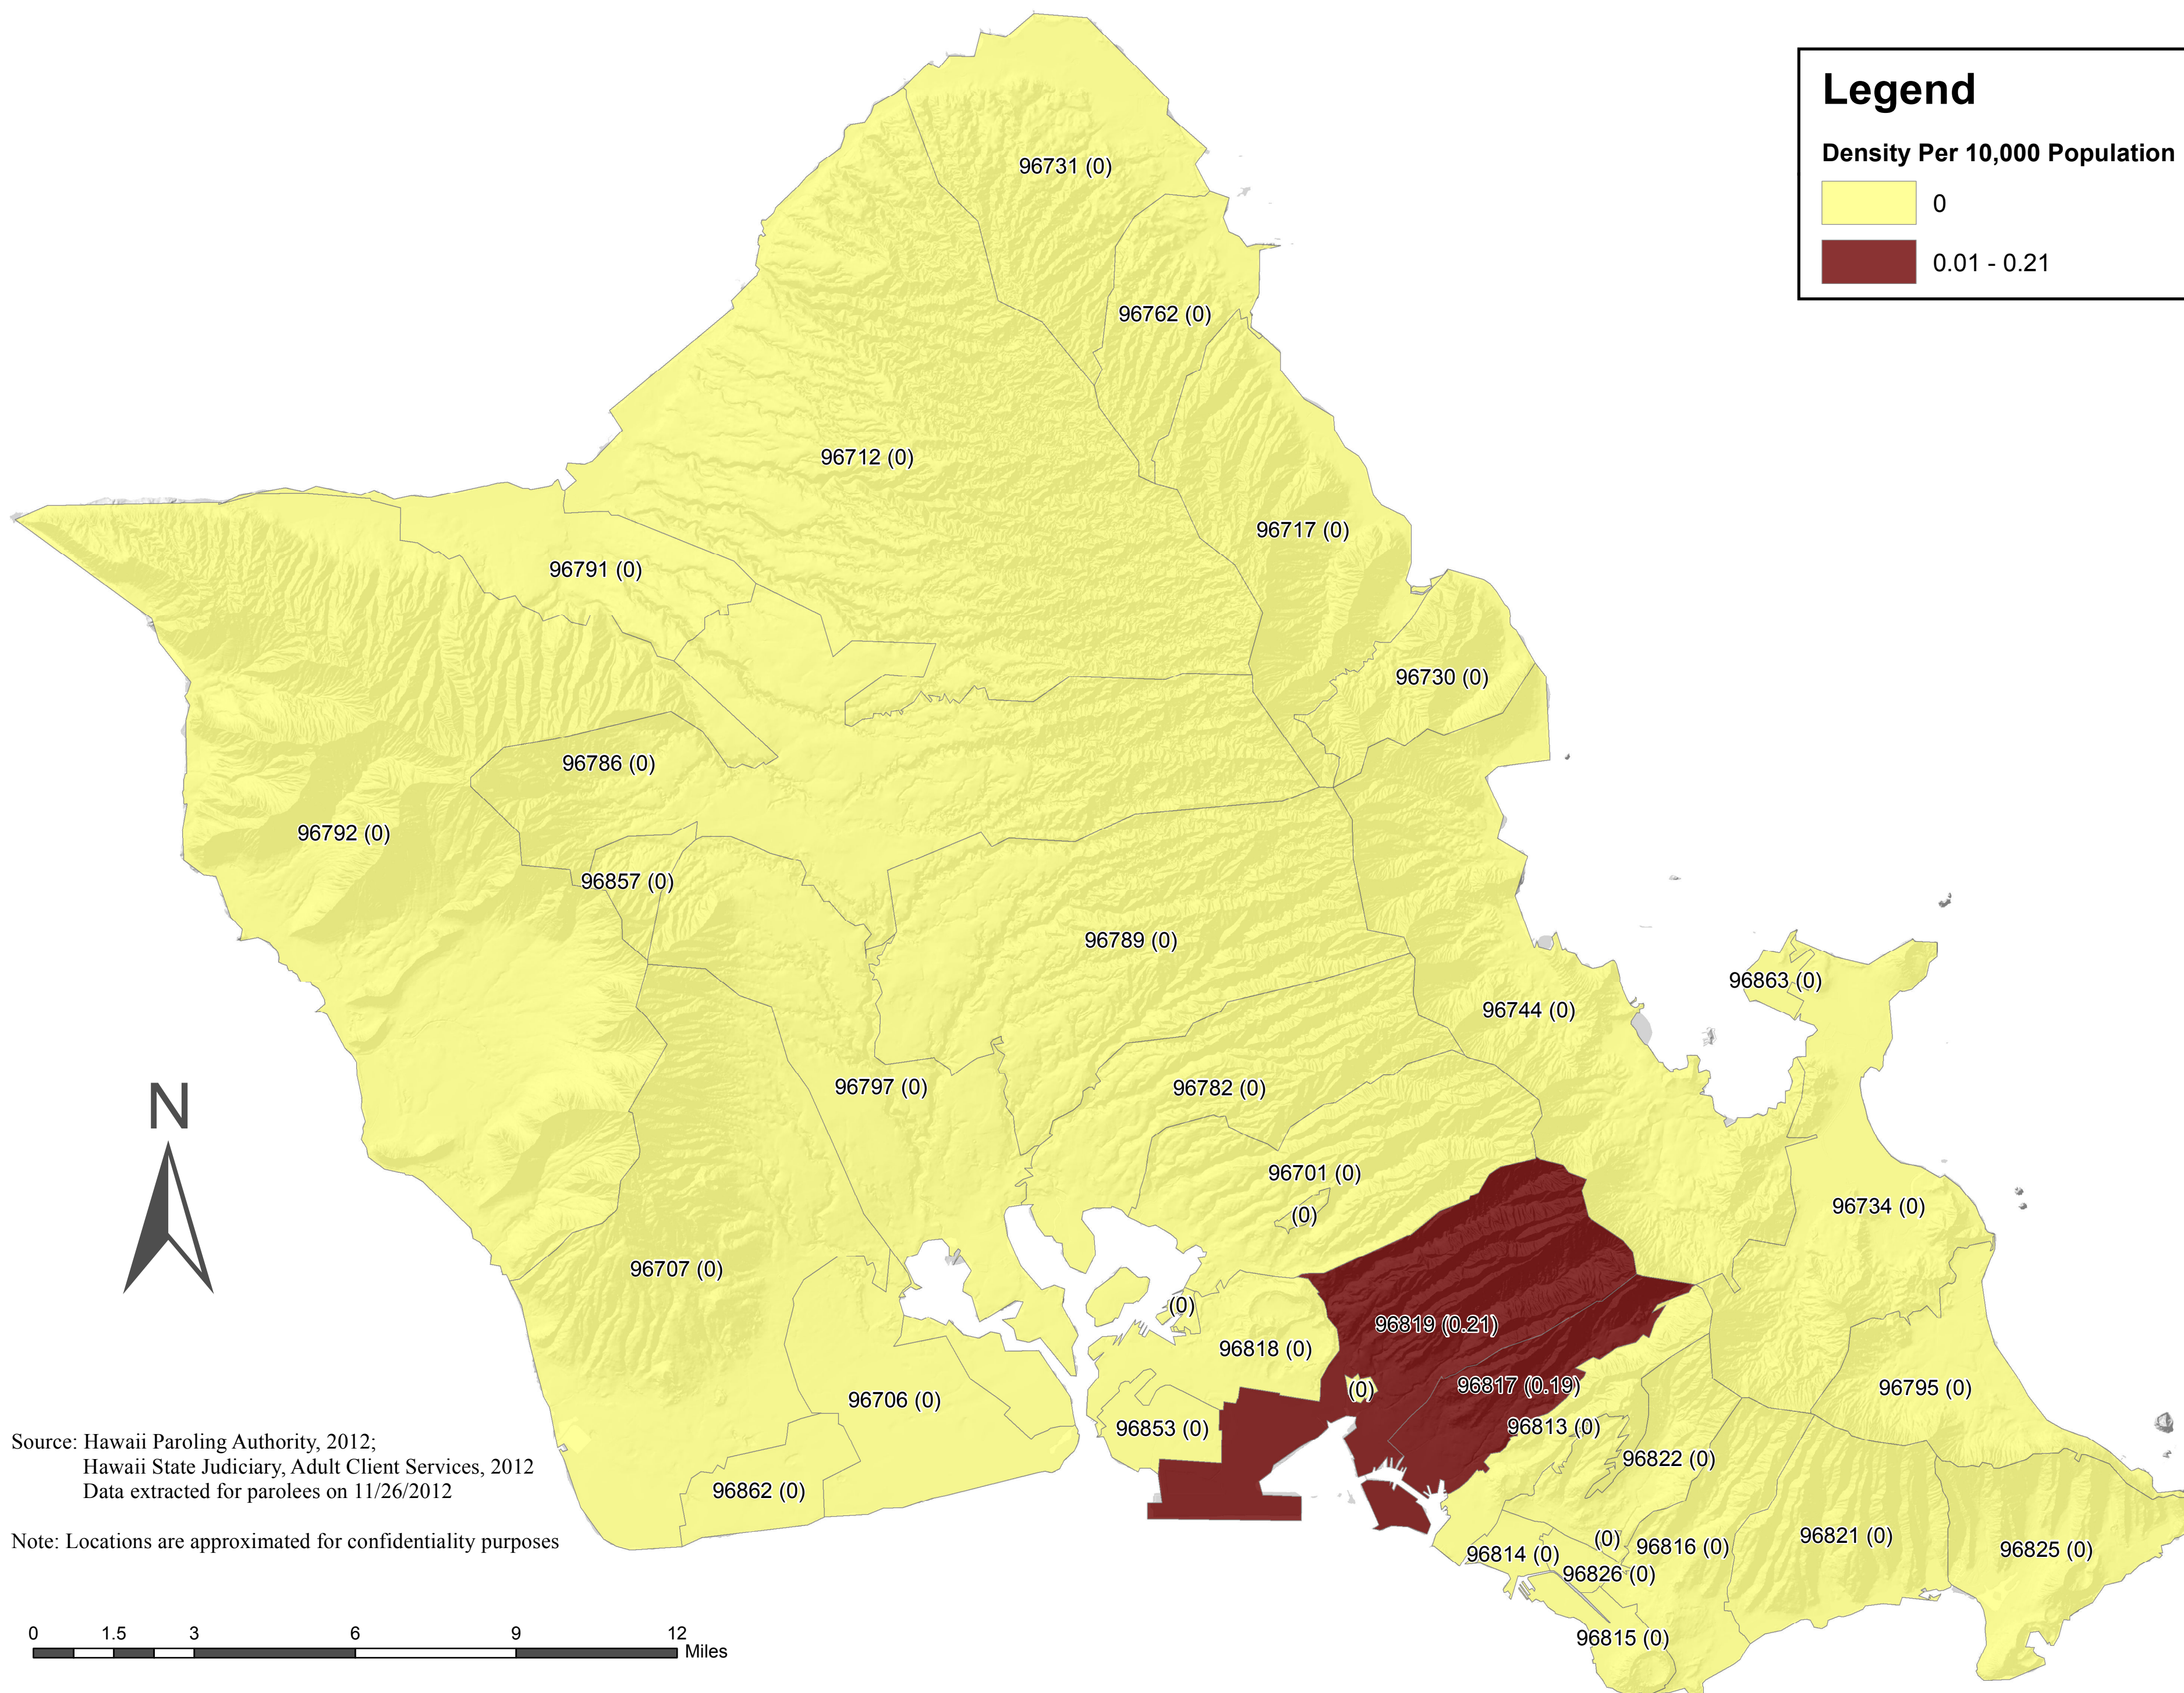

Density of Parolees (Per 10,000 Population) by ZIP Codes: Property Misdemeanor

Source: Hawaii Paroling Authority, 2012;
Hawaii State Judiciary, Adult Client Services, 2012
Data extracted for parolees on 11/26/2012

Note: Locations are approximated for confidentiality purposes