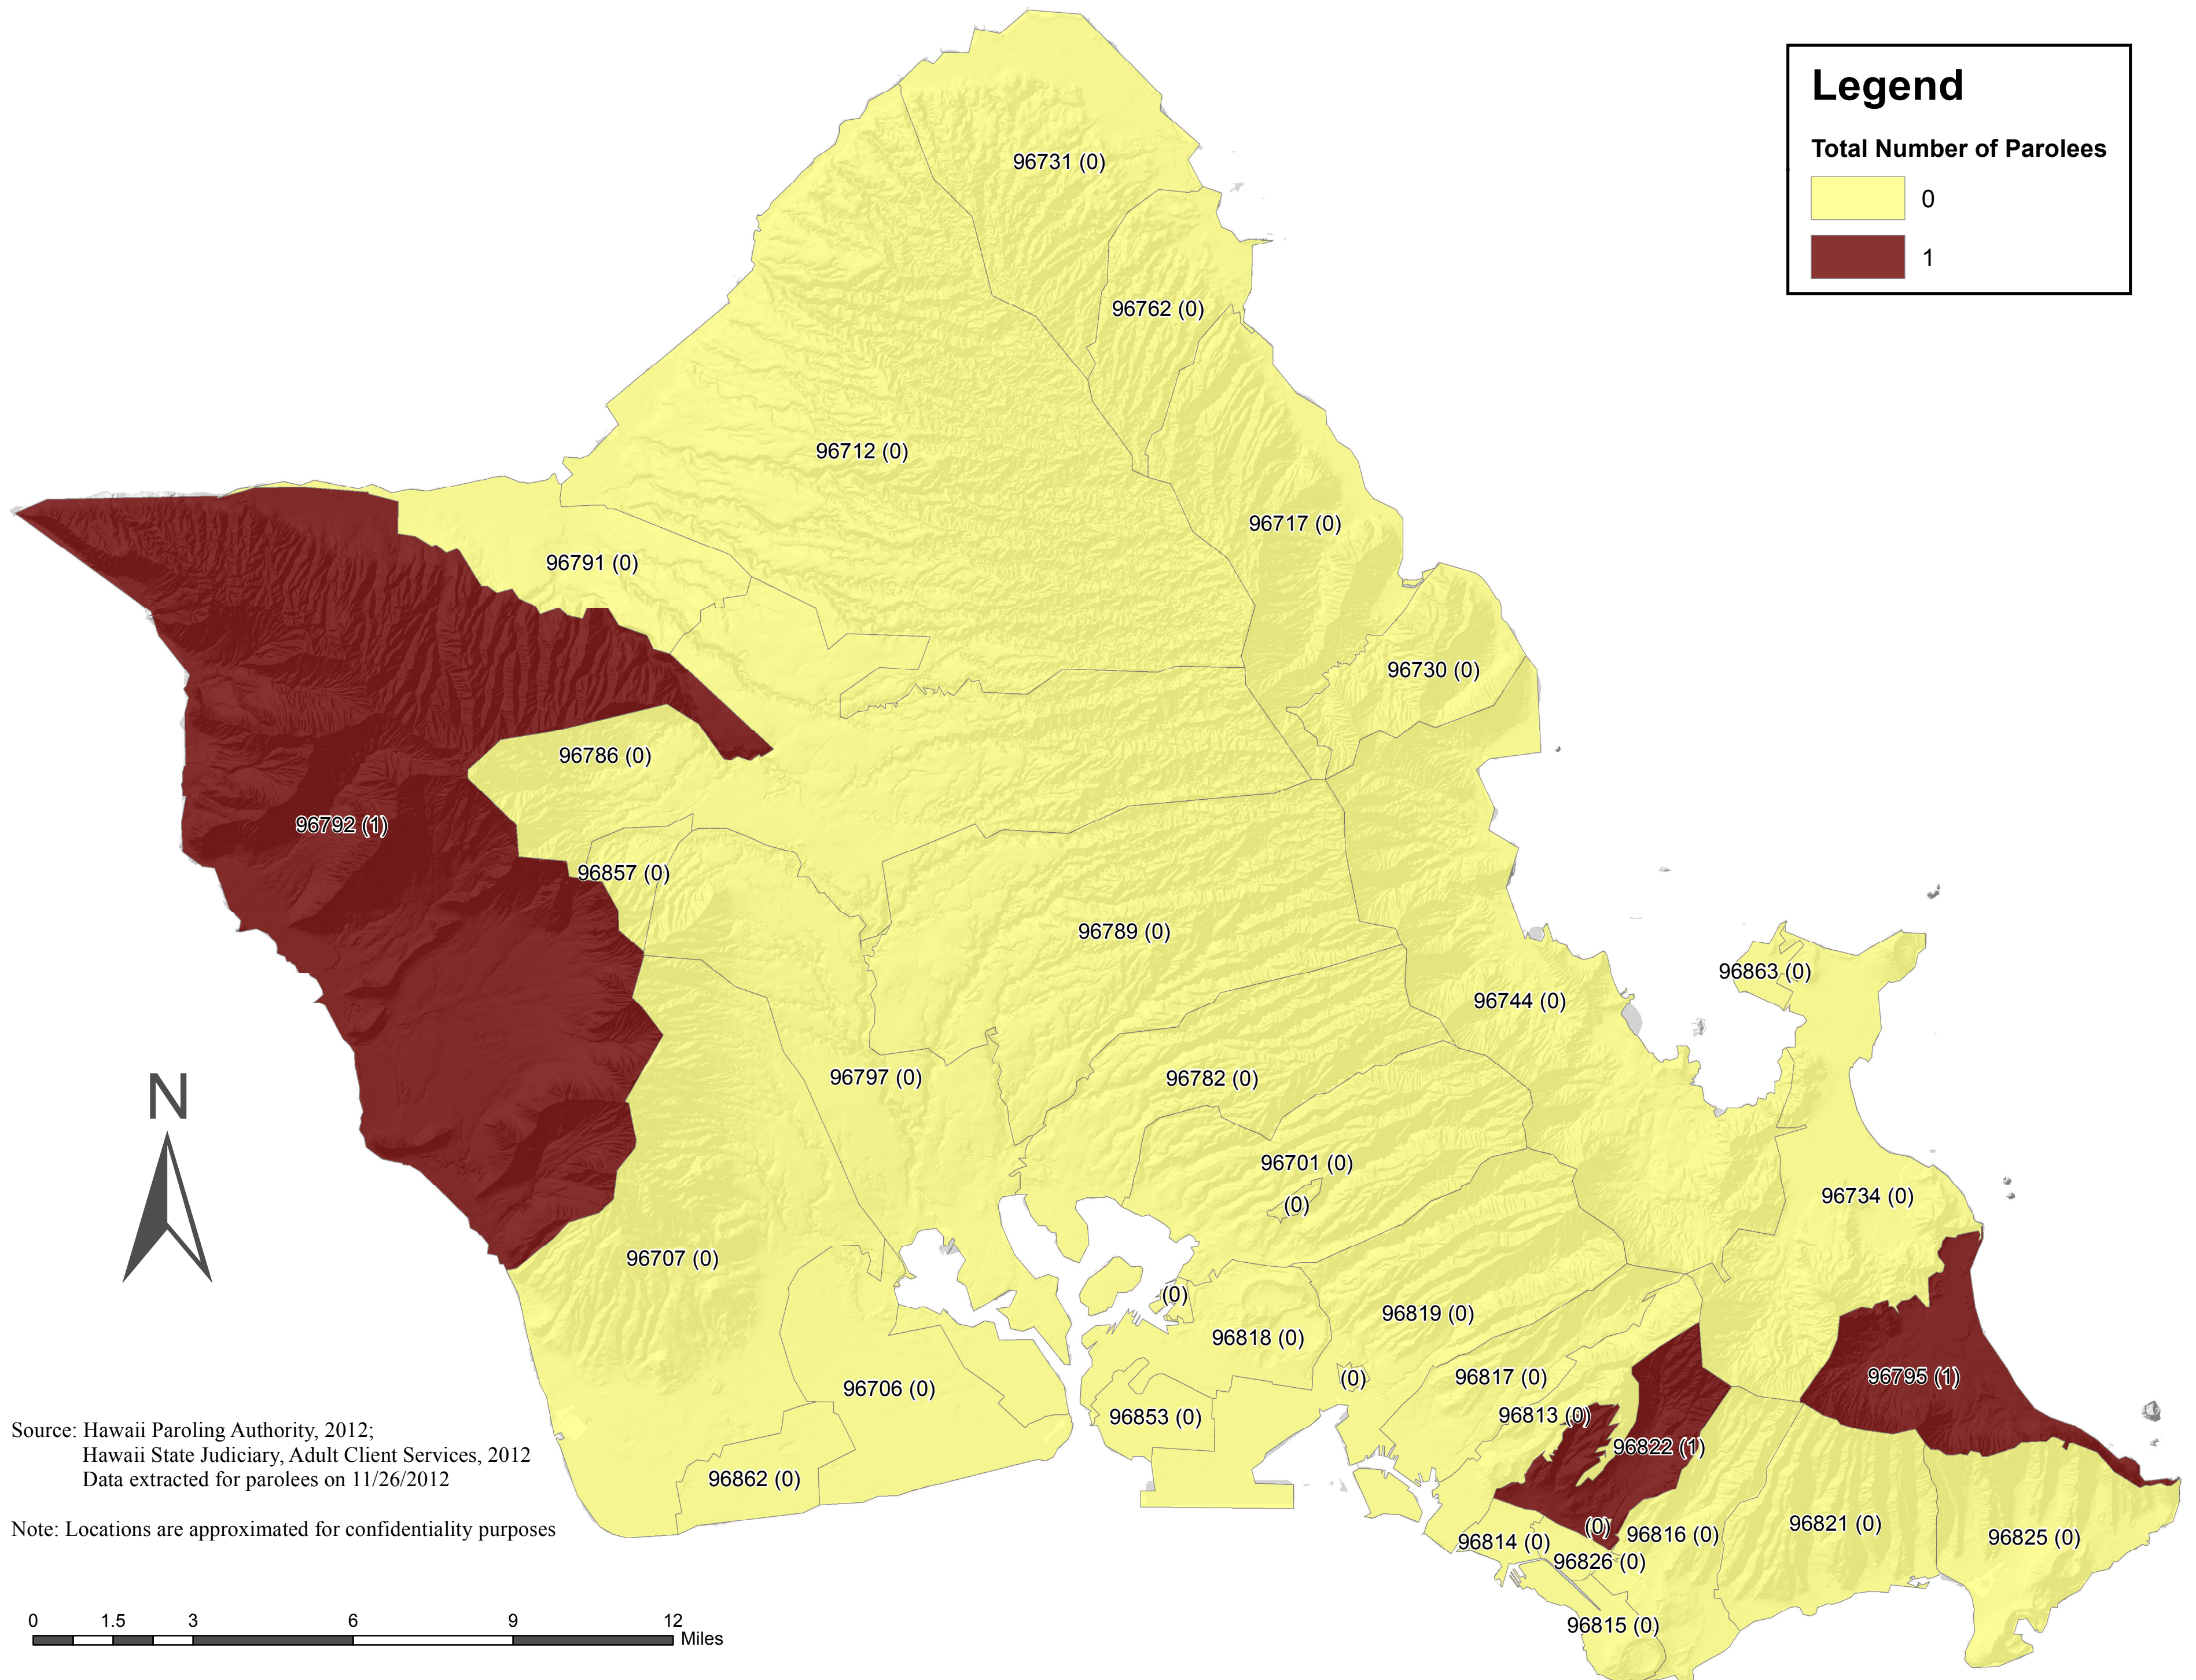

# Total Number of Parolees by ZIP Codes: Property Class A

Source: Hawaii Paroling Authority, 2012;  
Hawaii State Judiciary, Adult Client Services, 2012  
Data extracted for parolees on 11/26/2012

Note: Locations are approximated for confidentiality purposes