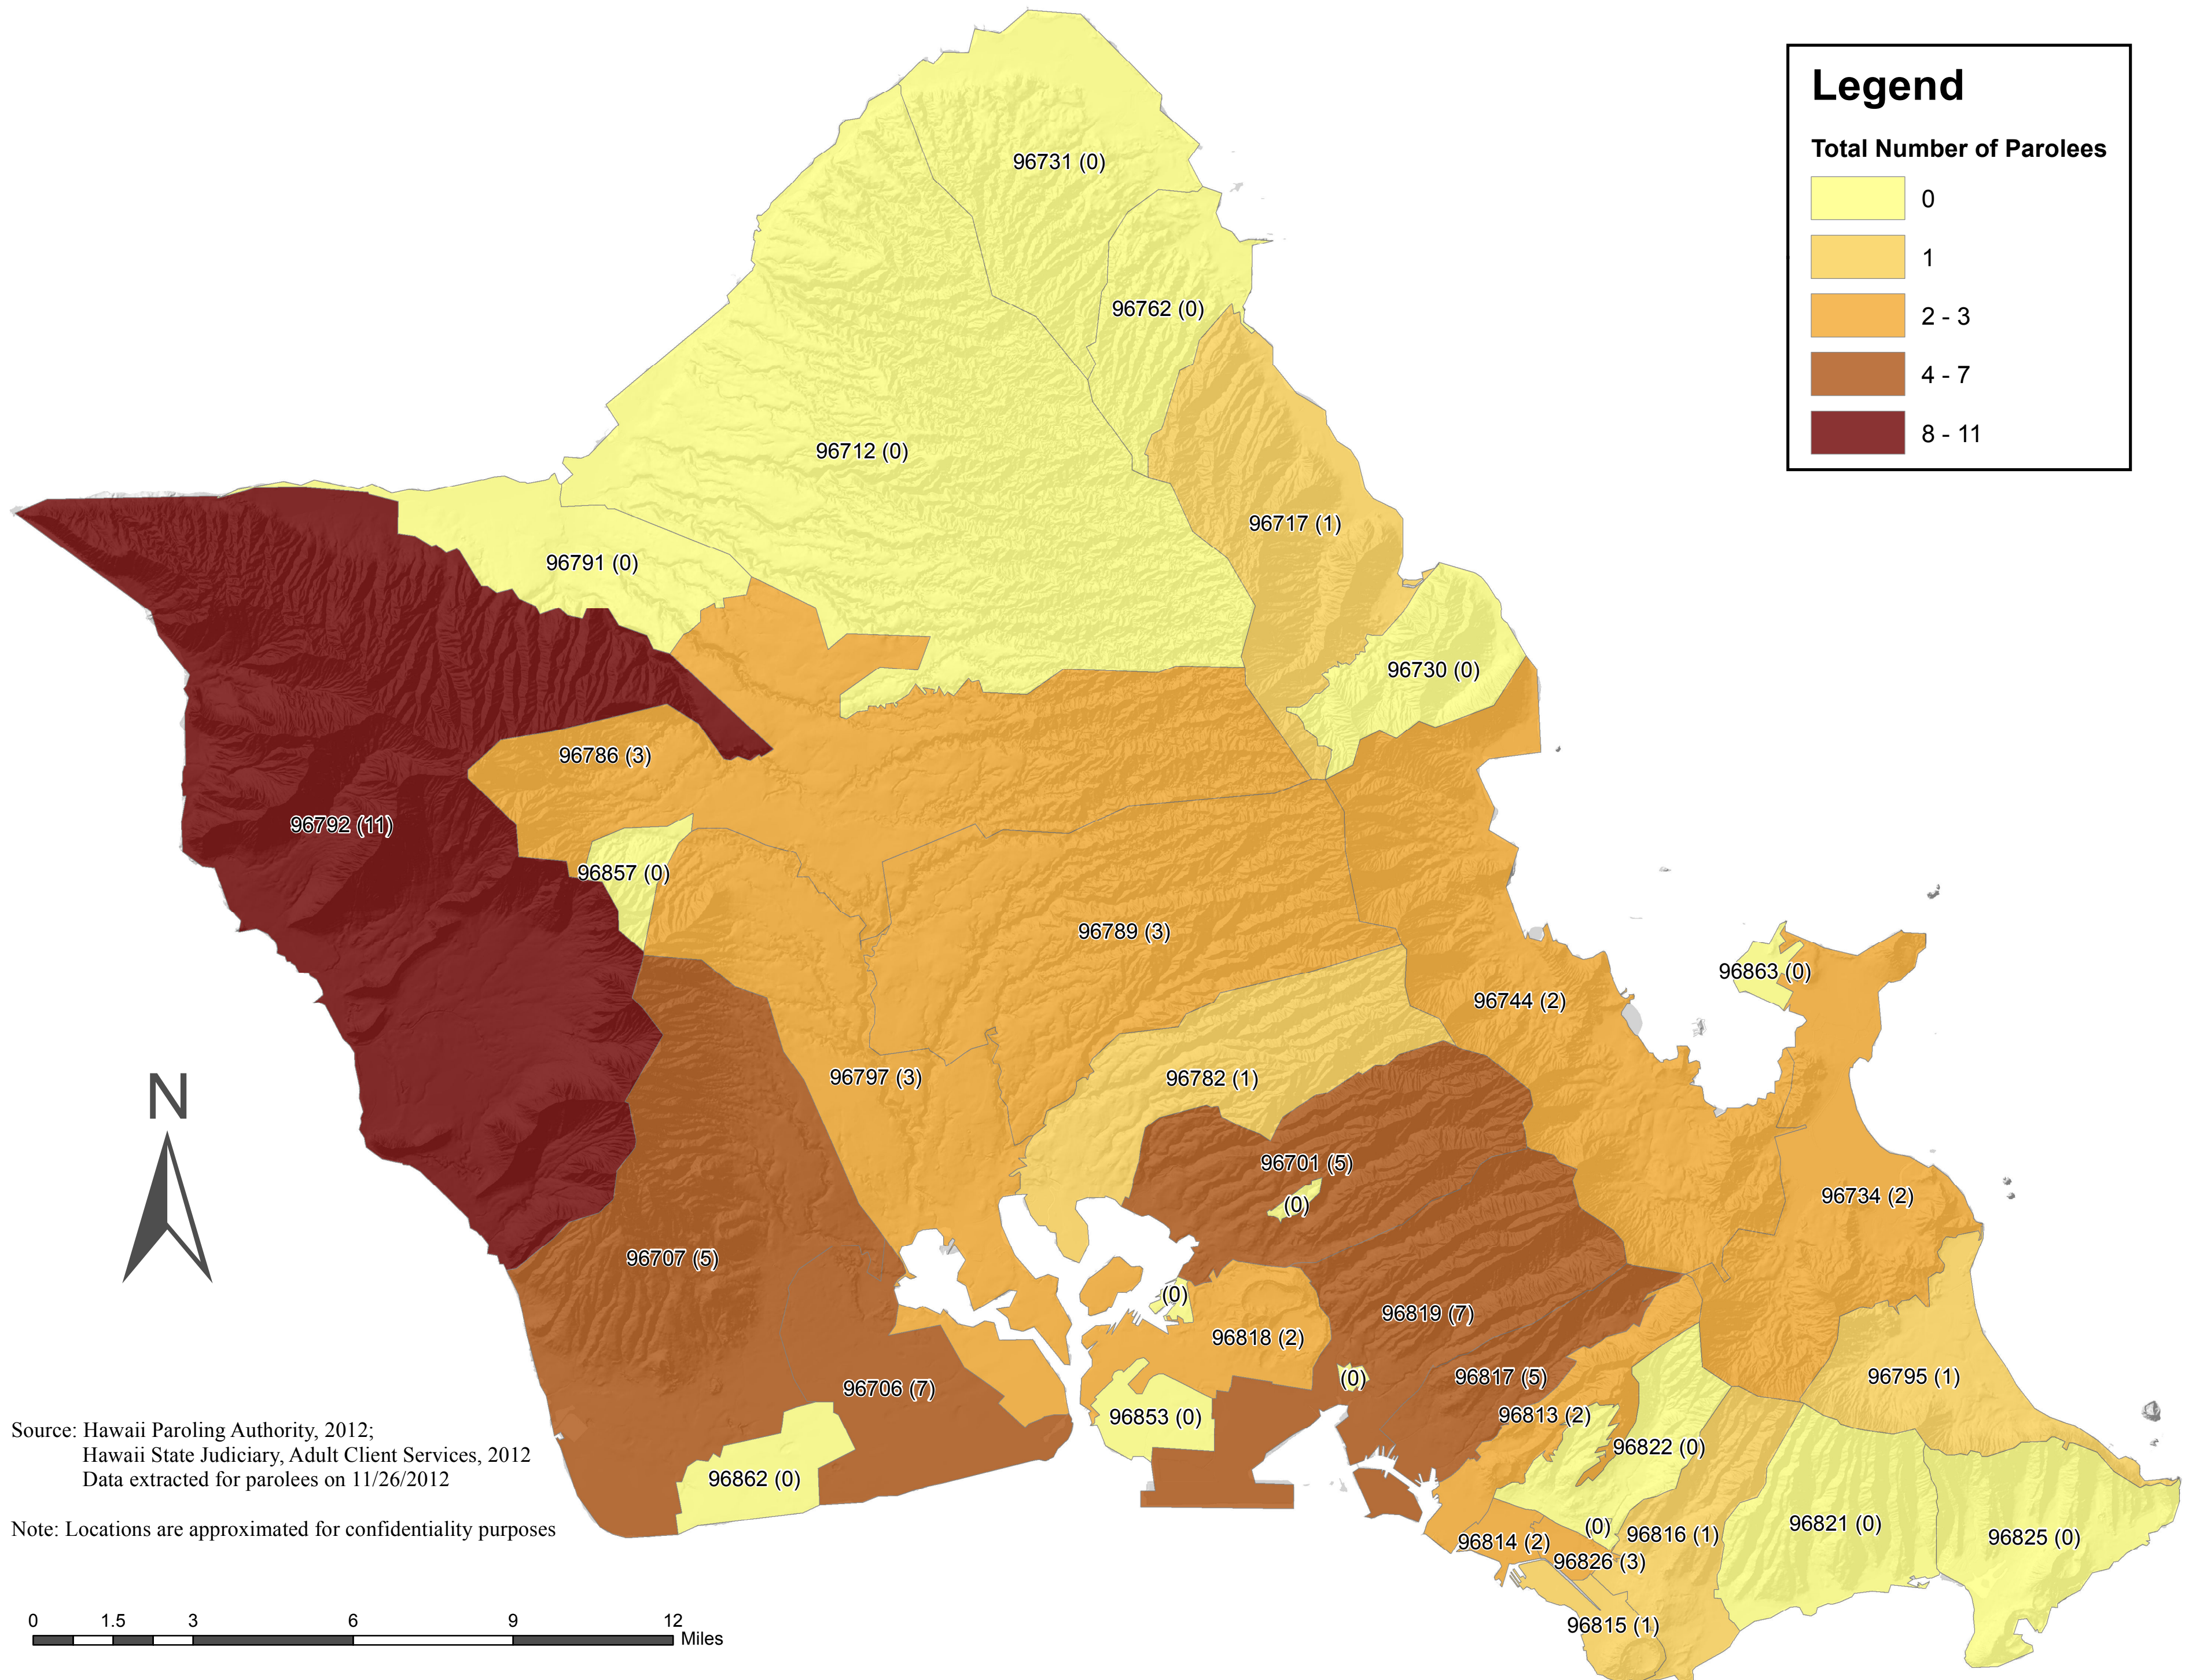

Total Number of Parolees by ZIP Codes: Property Class C

Source: Hawaii Paroling Authority, 2012;
Hawaii State Judiciary, Adult Client Services, 2012
Data extracted for parolees on 11/26/2012

Note: Locations are approximated for confidentiality purposes

0 1.5 3 6 9 12 Miles