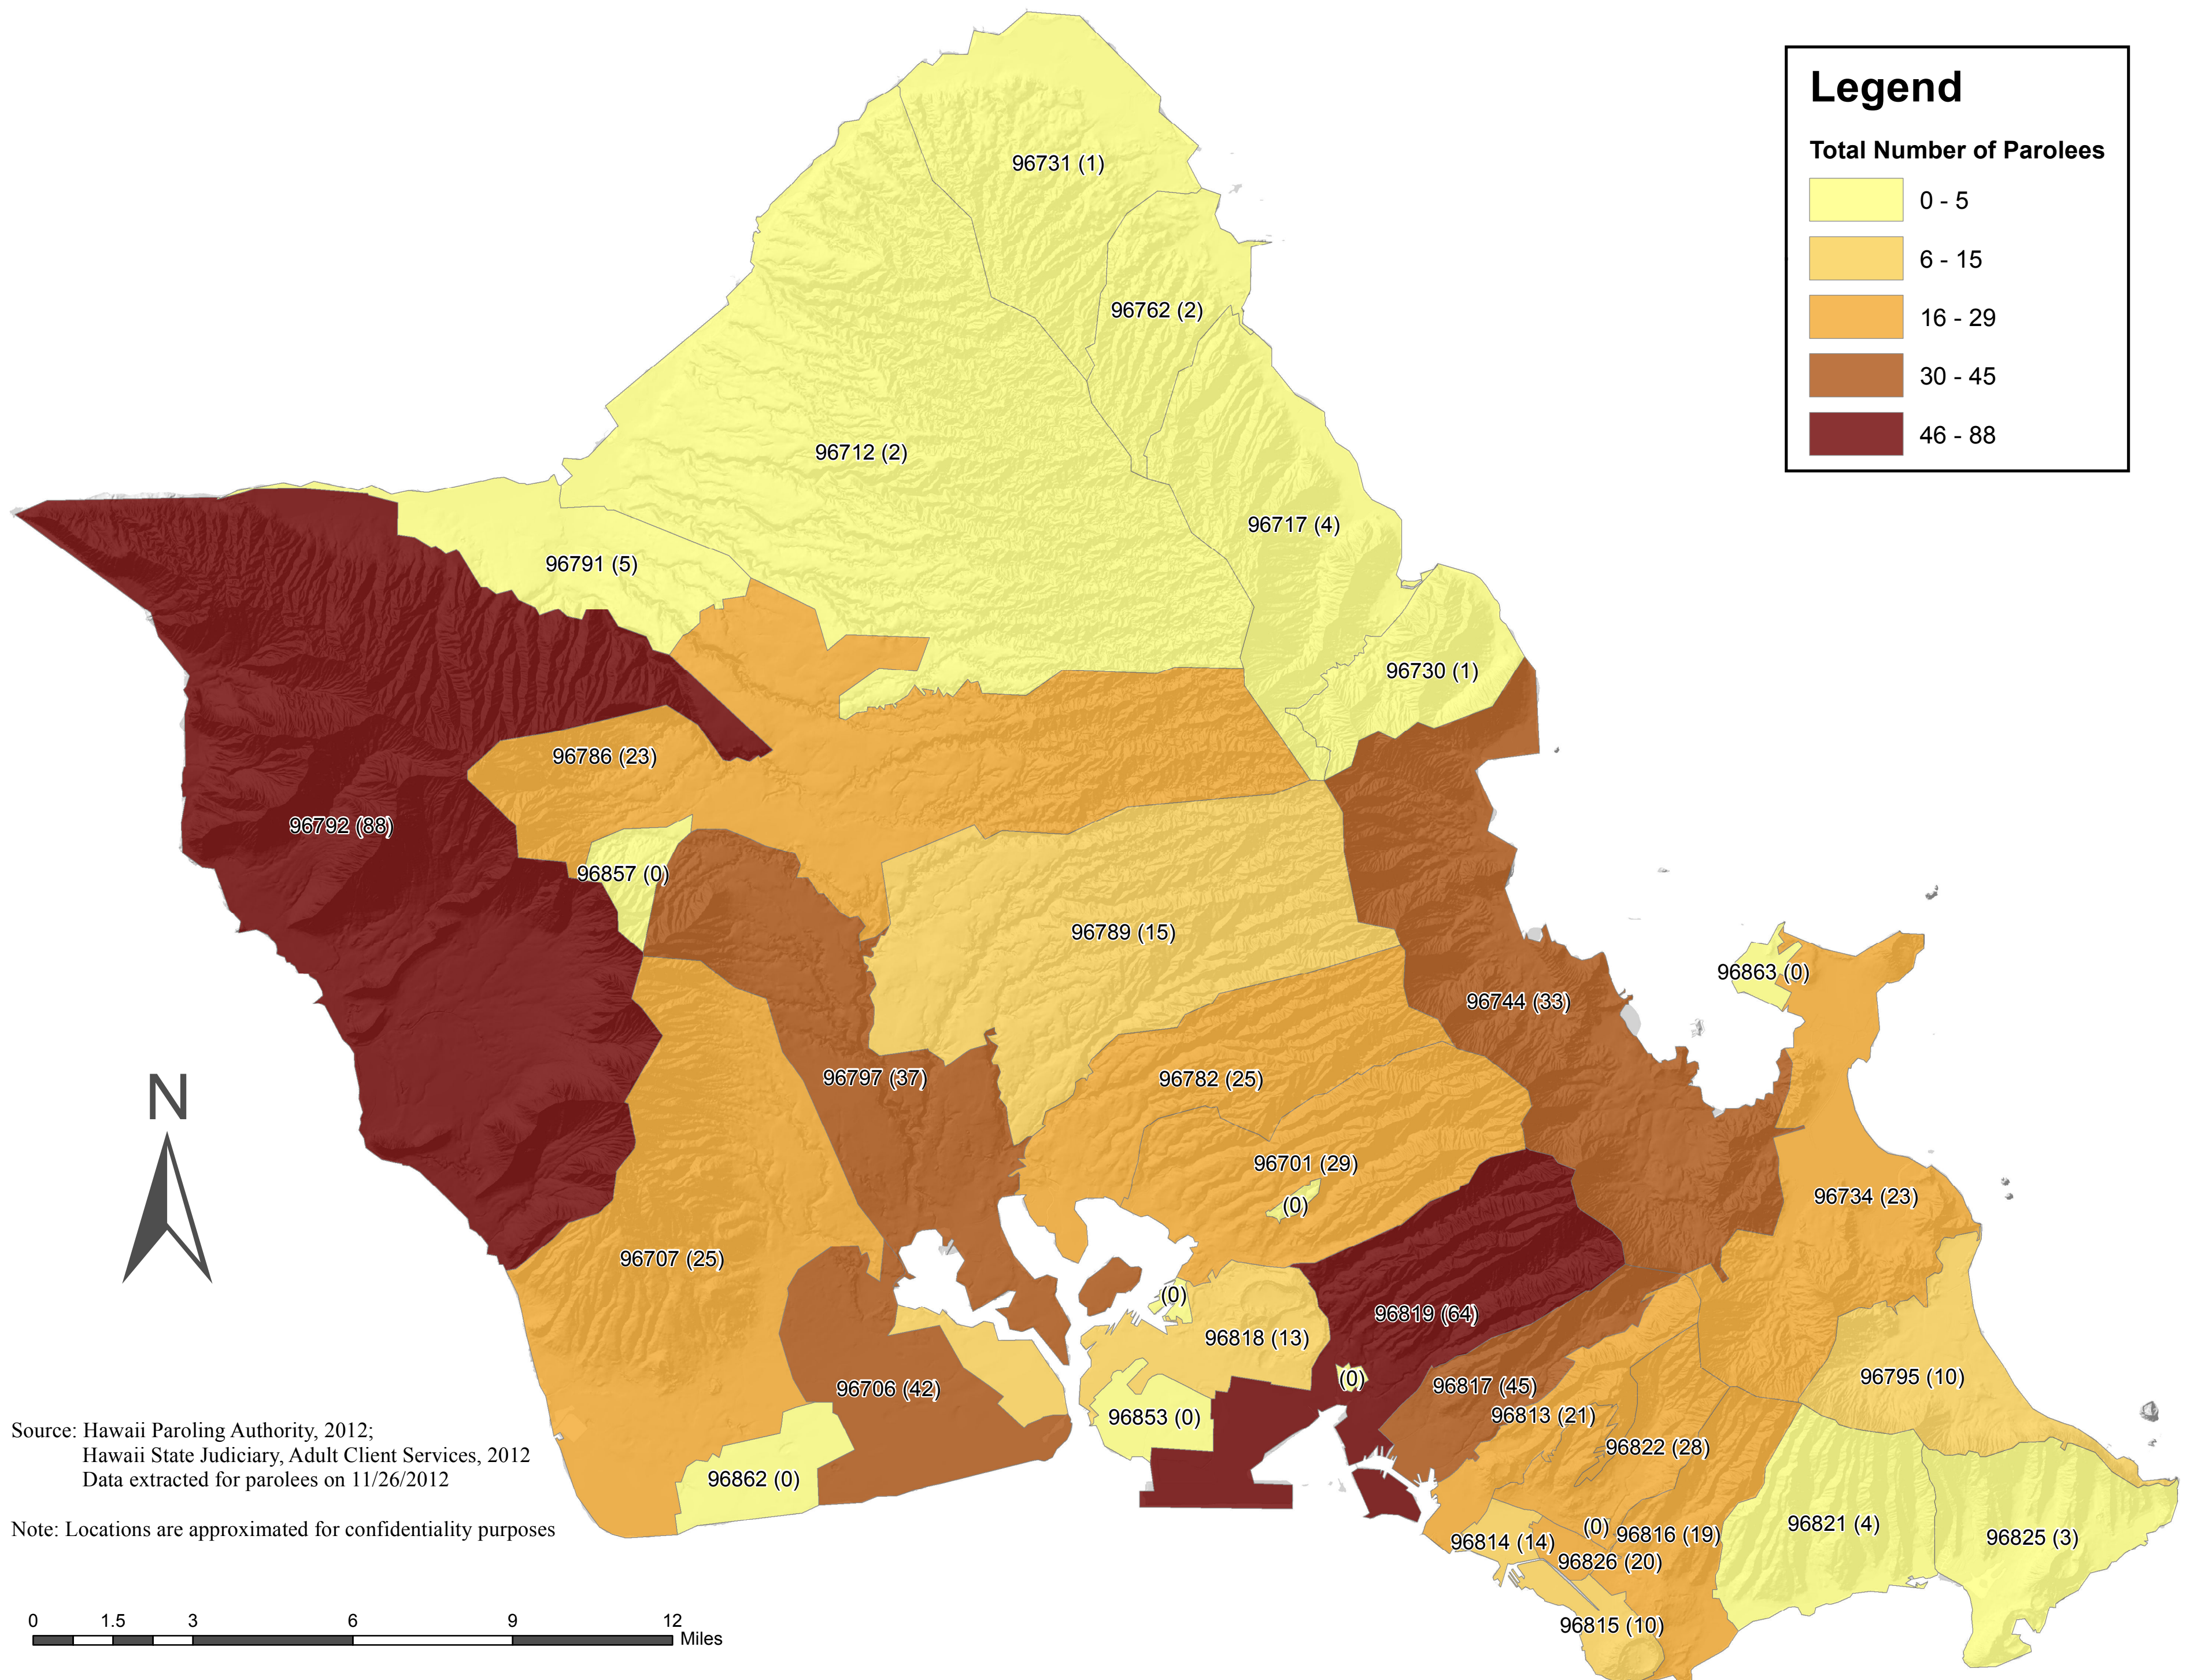

Total Number of Parolees by ZIP Codes: All Offenses

Source: Hawaii Paroling Authority, 2012;
 Hawaii State Judiciary, Adult Client Services, 2012
 Data extracted for parolees on 11/26/2012

Note: Locations are approximated for confidentiality purposes