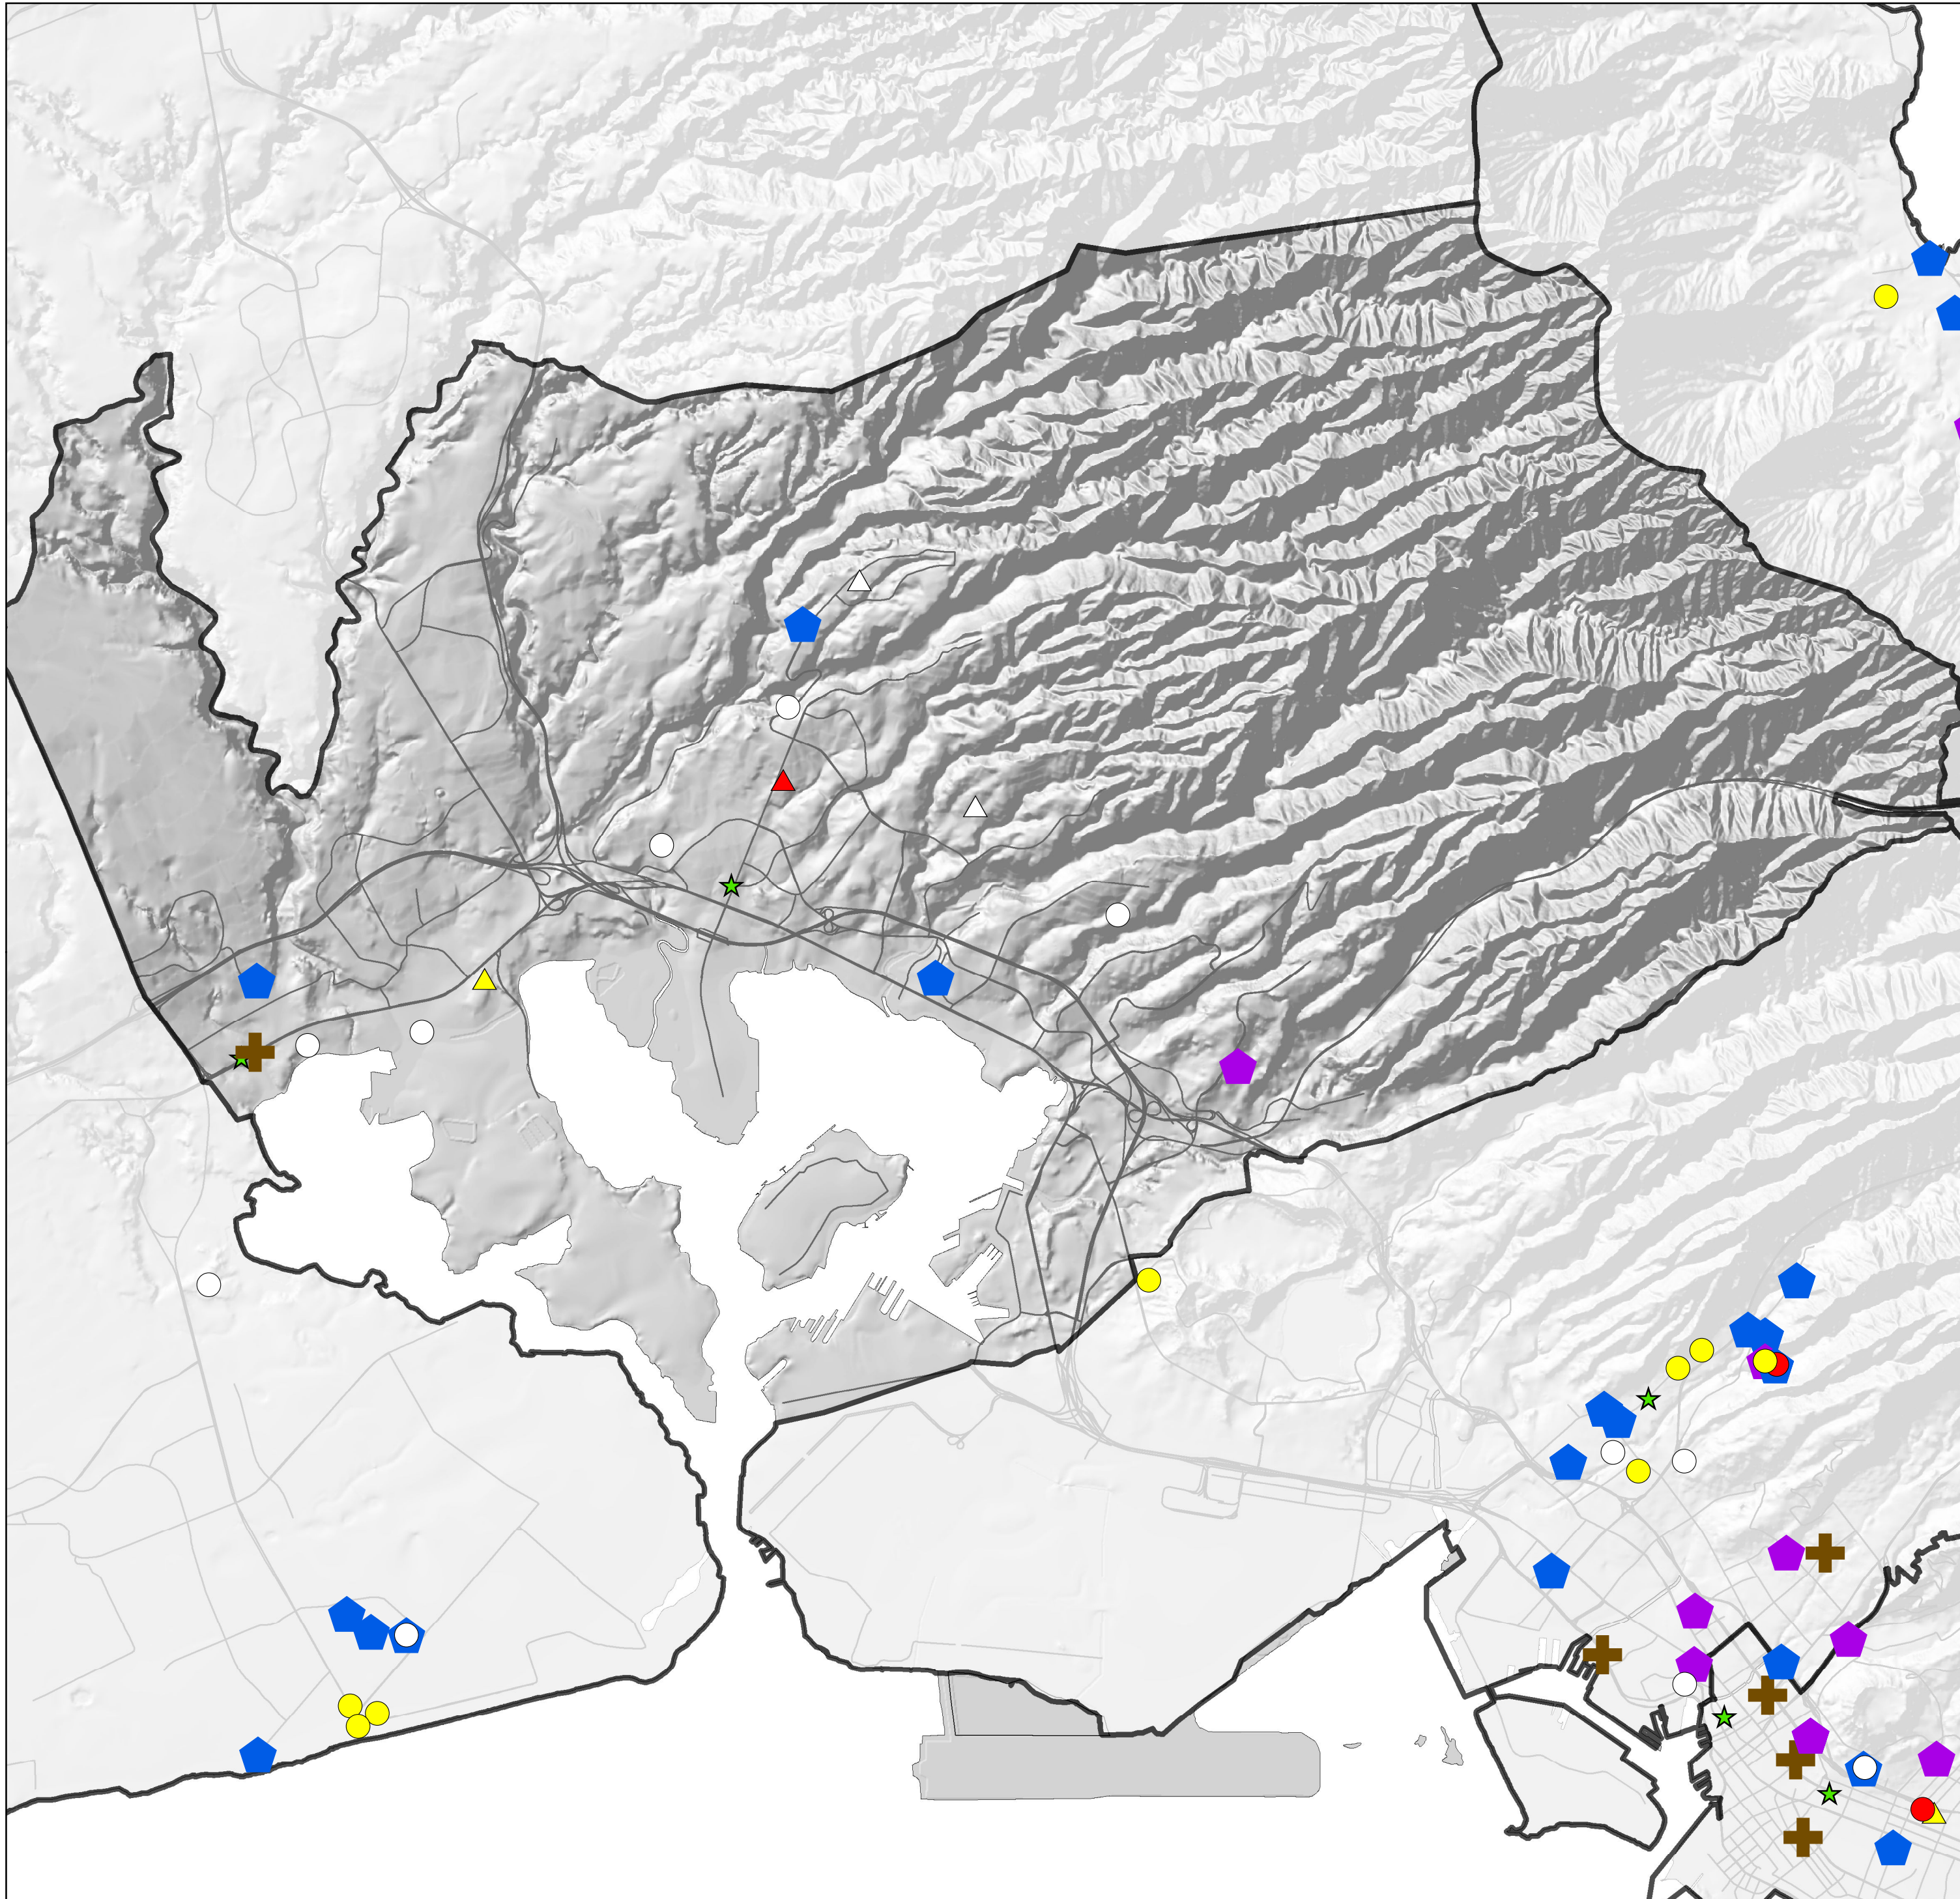

HPD District 3: Distribution of Probationers by Type of Offense: Other

Legend

Type & Level of Offense by Gender

- Other Class B, Male
- Other Class C, Male
- Other Misdemeanor, Male
- ▲ Other Class B, Female
- ▲ Other Class C, Female
- △ Other Misdemeanor, Female
- Clean & Sober Housing, Male
- Clean & Sober Housing, Female
- ✚ Substance Abuse & Mental Health Treatment Program
- ★ Police Stations & Sub-Stations
- HPD District Borders
- Major Roads

Source: Hawaii State Judiciary, Adult Client Services, 2012
 Data extracted for probationers on 11/26/2012

Note: Locations are approximated for confidentiality purposes