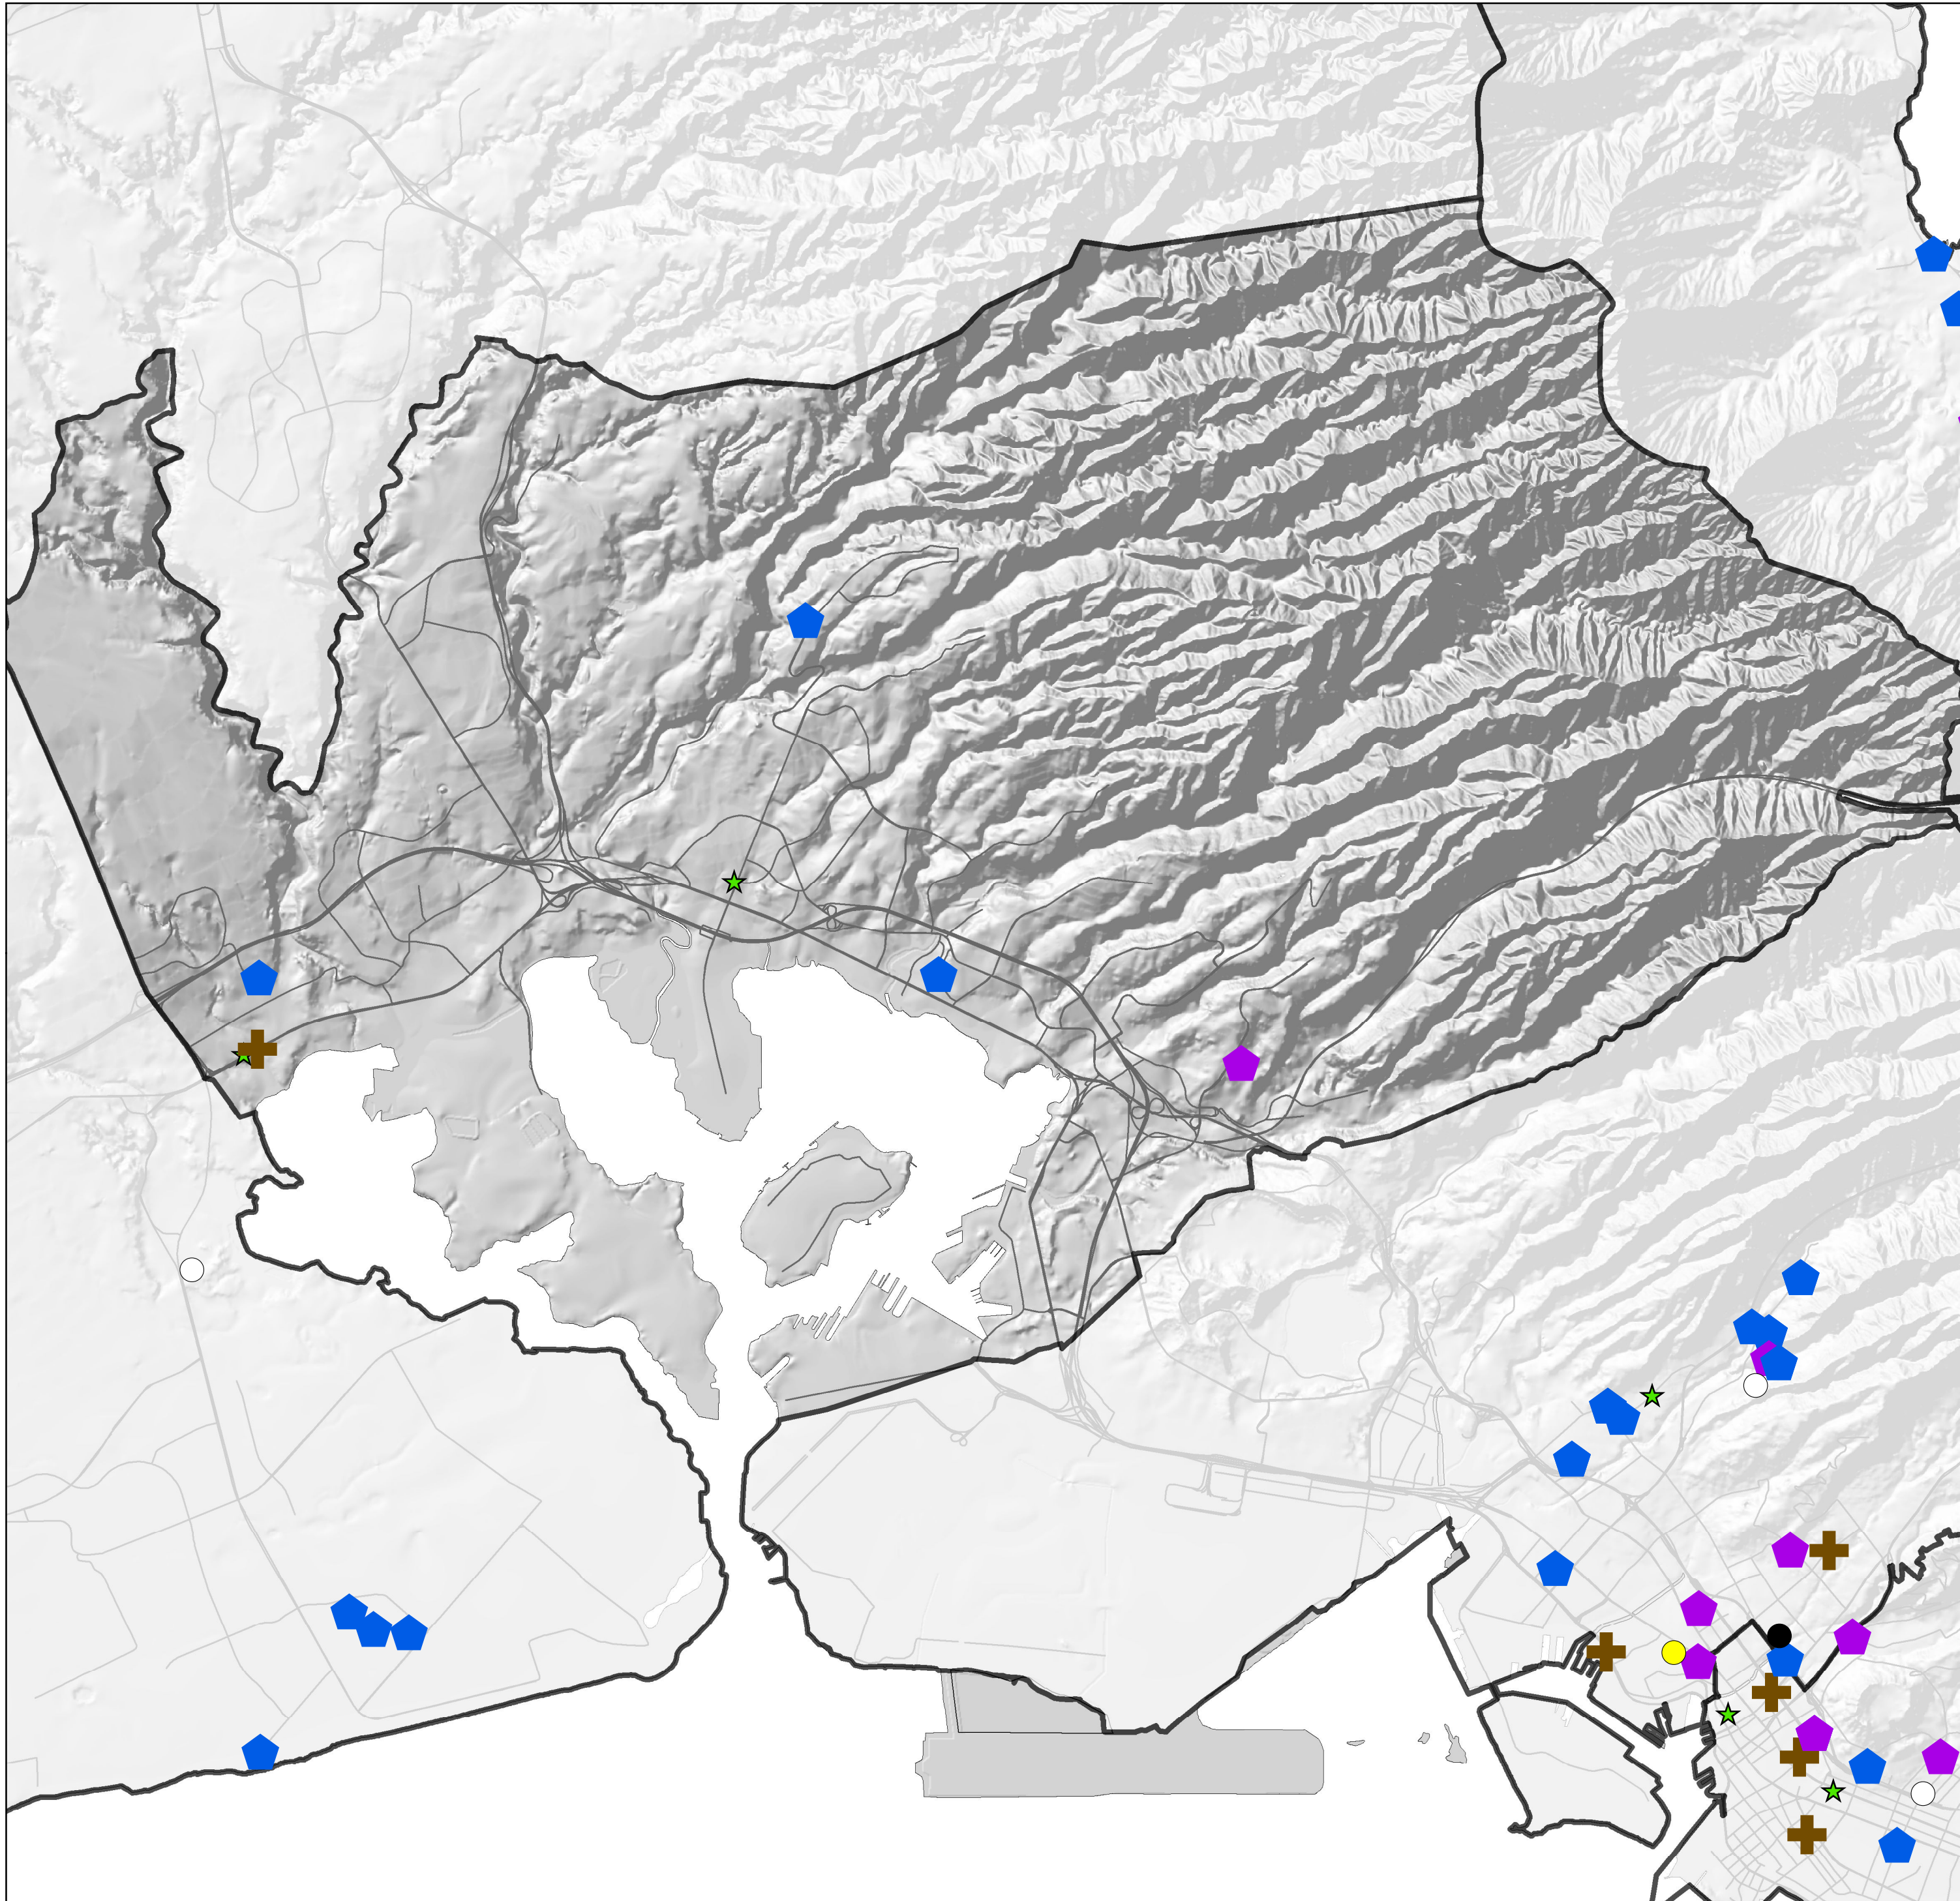

HPD District 3: Distribution of Probationers by Type of Offense: Sex

Legend

Type & Level of Offense by Gender

- Sex Class A, Male
- Sex Class B, Male
- Sex Class C, Male
- Sex Misdemeanor, Male
- Clean & Sober Housing, Male
- Clean & Sober Housing, Female
- ✚ Substance Abuse & Mental Health Treatment Program
- ★ Police Stations & Sub-Stations
- ▭ HPD District Borders
- Major Roads

Source: Hawaii State Judiciary, Adult Client Services, 2012
Data extracted for probationers on 11/26/2012

Note: Locations are approximated for confidentiality purposes