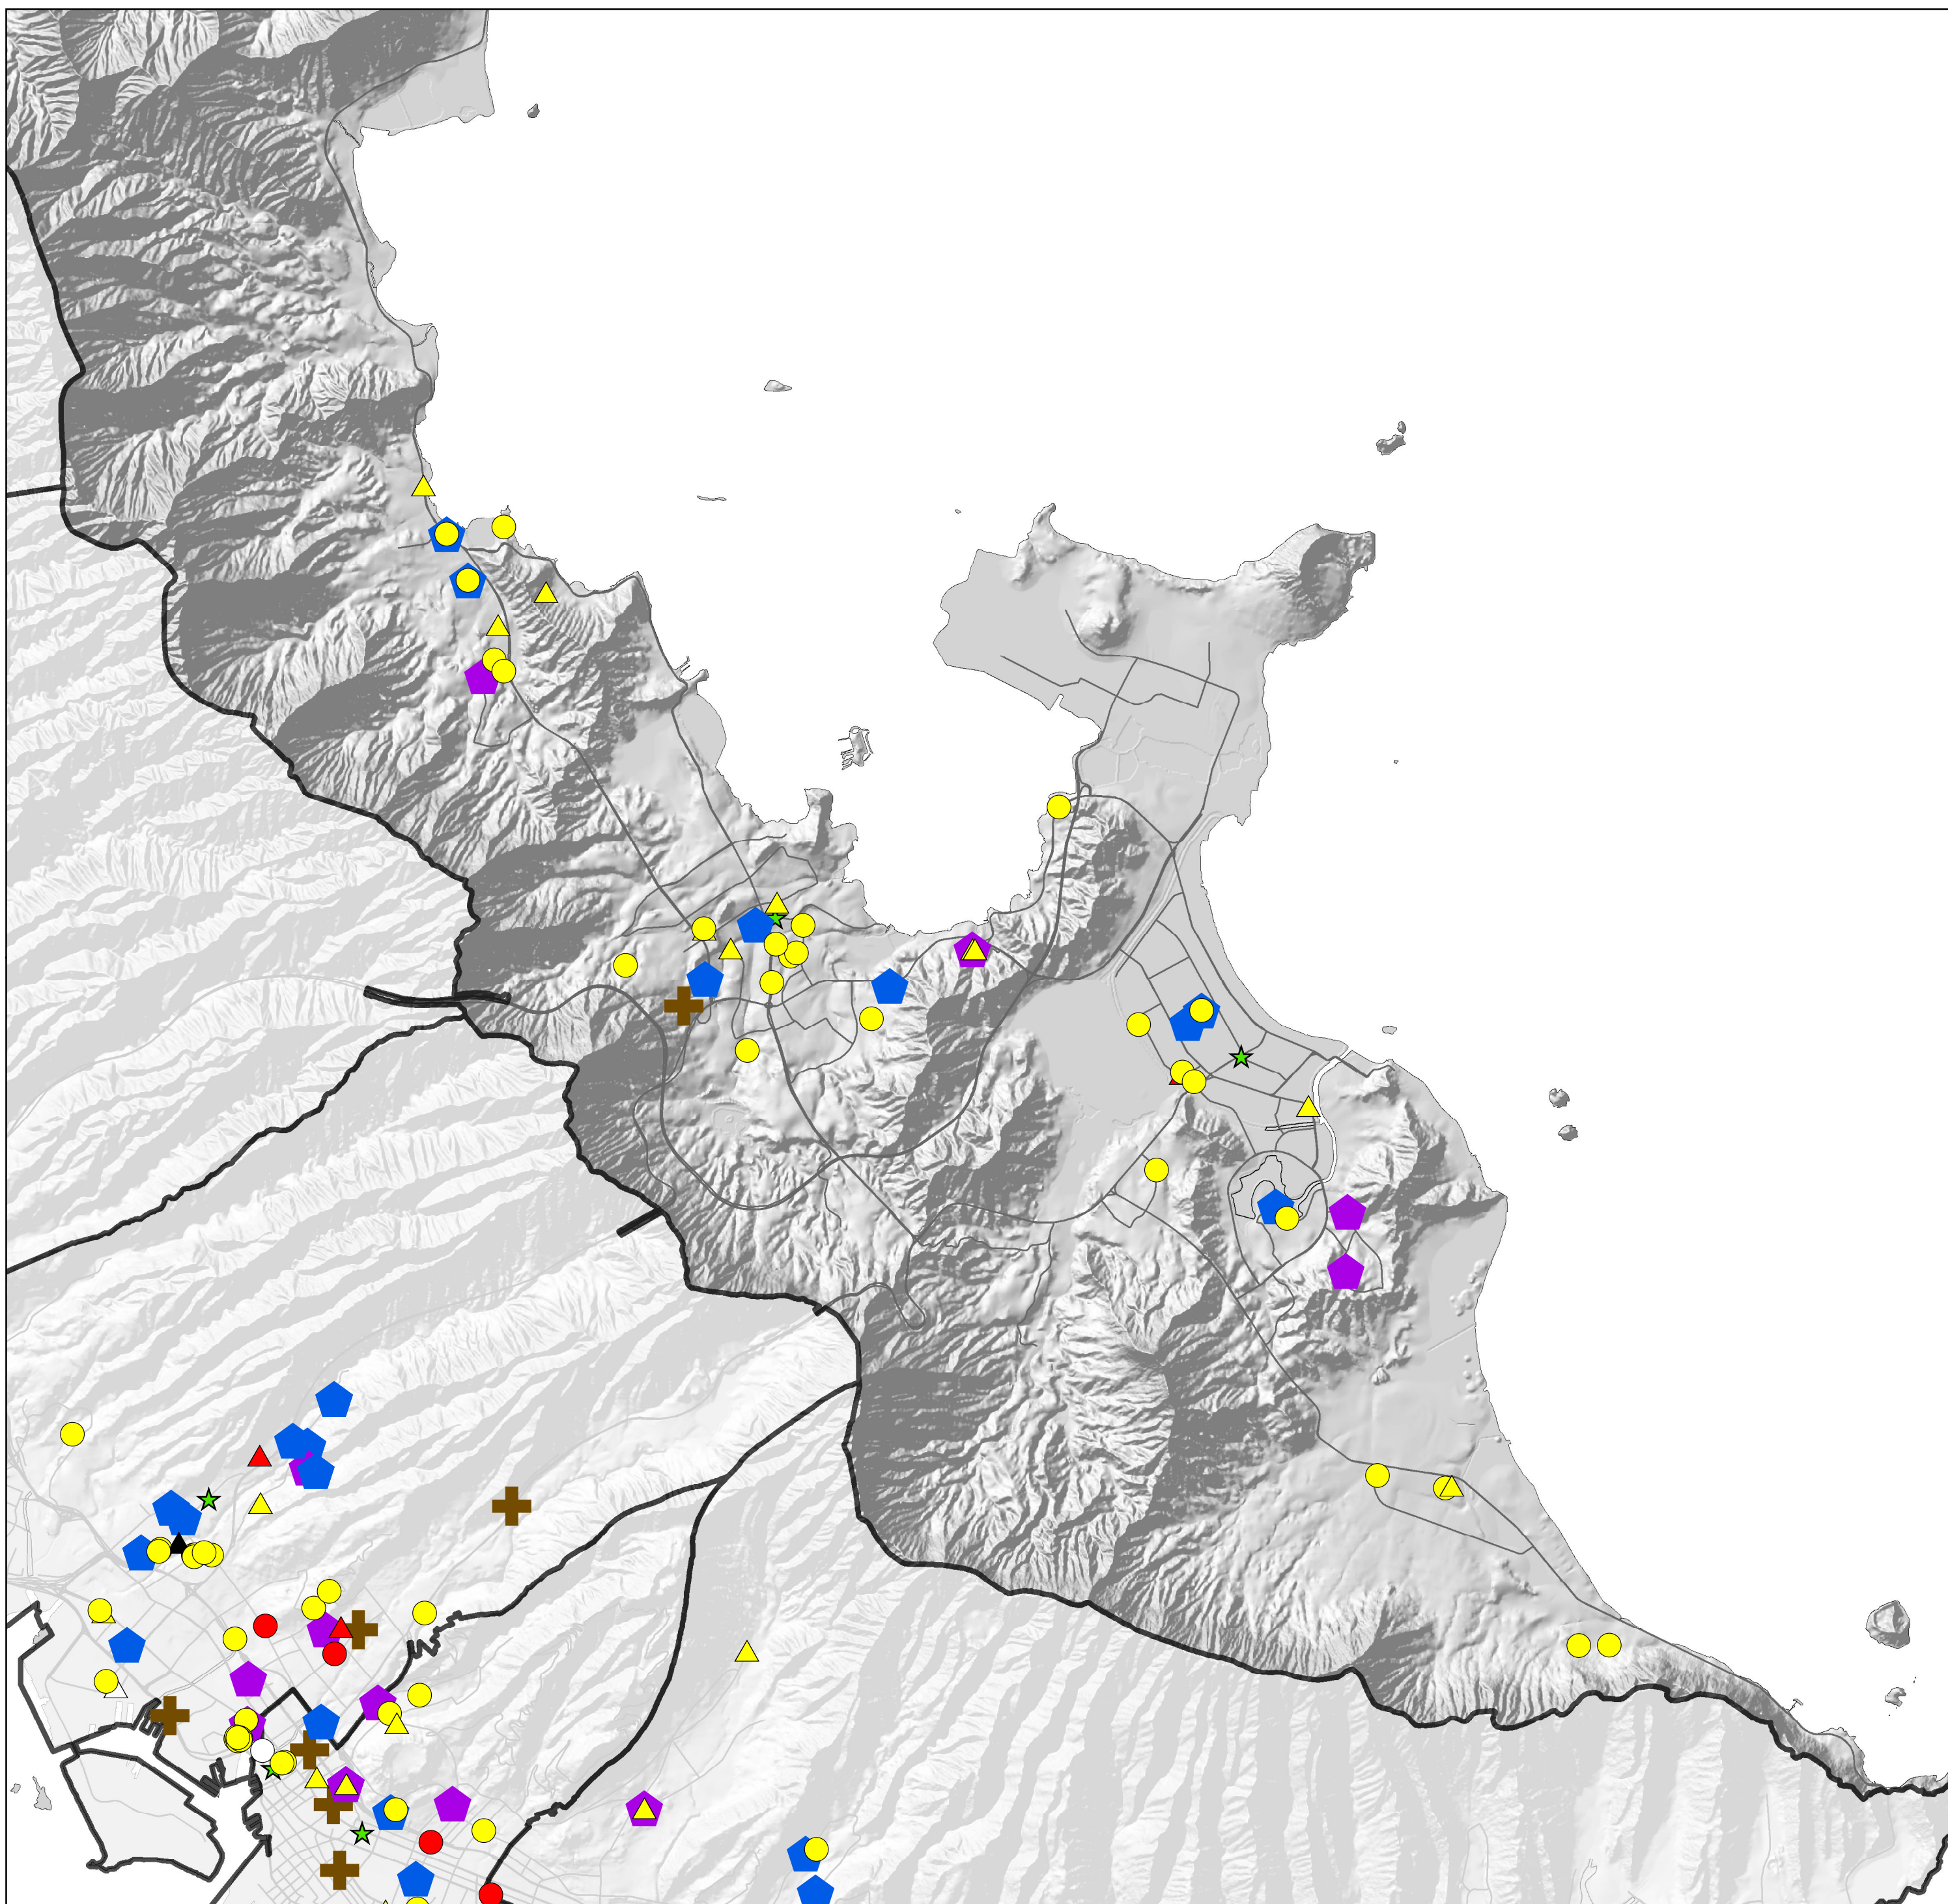

# HPD District 4 - Southern Section: Distribution of Probationers by Type of Offense: Drugs

### Legend

Type & Level of Offense by Gender

- Drug Class A, Male
- Drug Class B, Male
- Drug Class C, Male
- Drug Misdemeanor, Male
- ▲ Drug Class A, Female
- ▲ Drug Class B, Female
- ▲ Drug Class C, Female
- △ Drug Misdemeanor, Female
- ◆ Clean & Sober Housing, Male
- ◆ Clean & Sober Housing, Female
- ✚ Substance Abuse & Mental Health Treatment Program
- ★ Police Stations & Sub-Stations
- ▭ HPD District Borders
- Major Roads

Source: Hawaii State Judiciary, Adult Client Services, 2012  
Data extracted for probationers on 11/26/2012

Note: Locations are approximated for confidentiality purposes