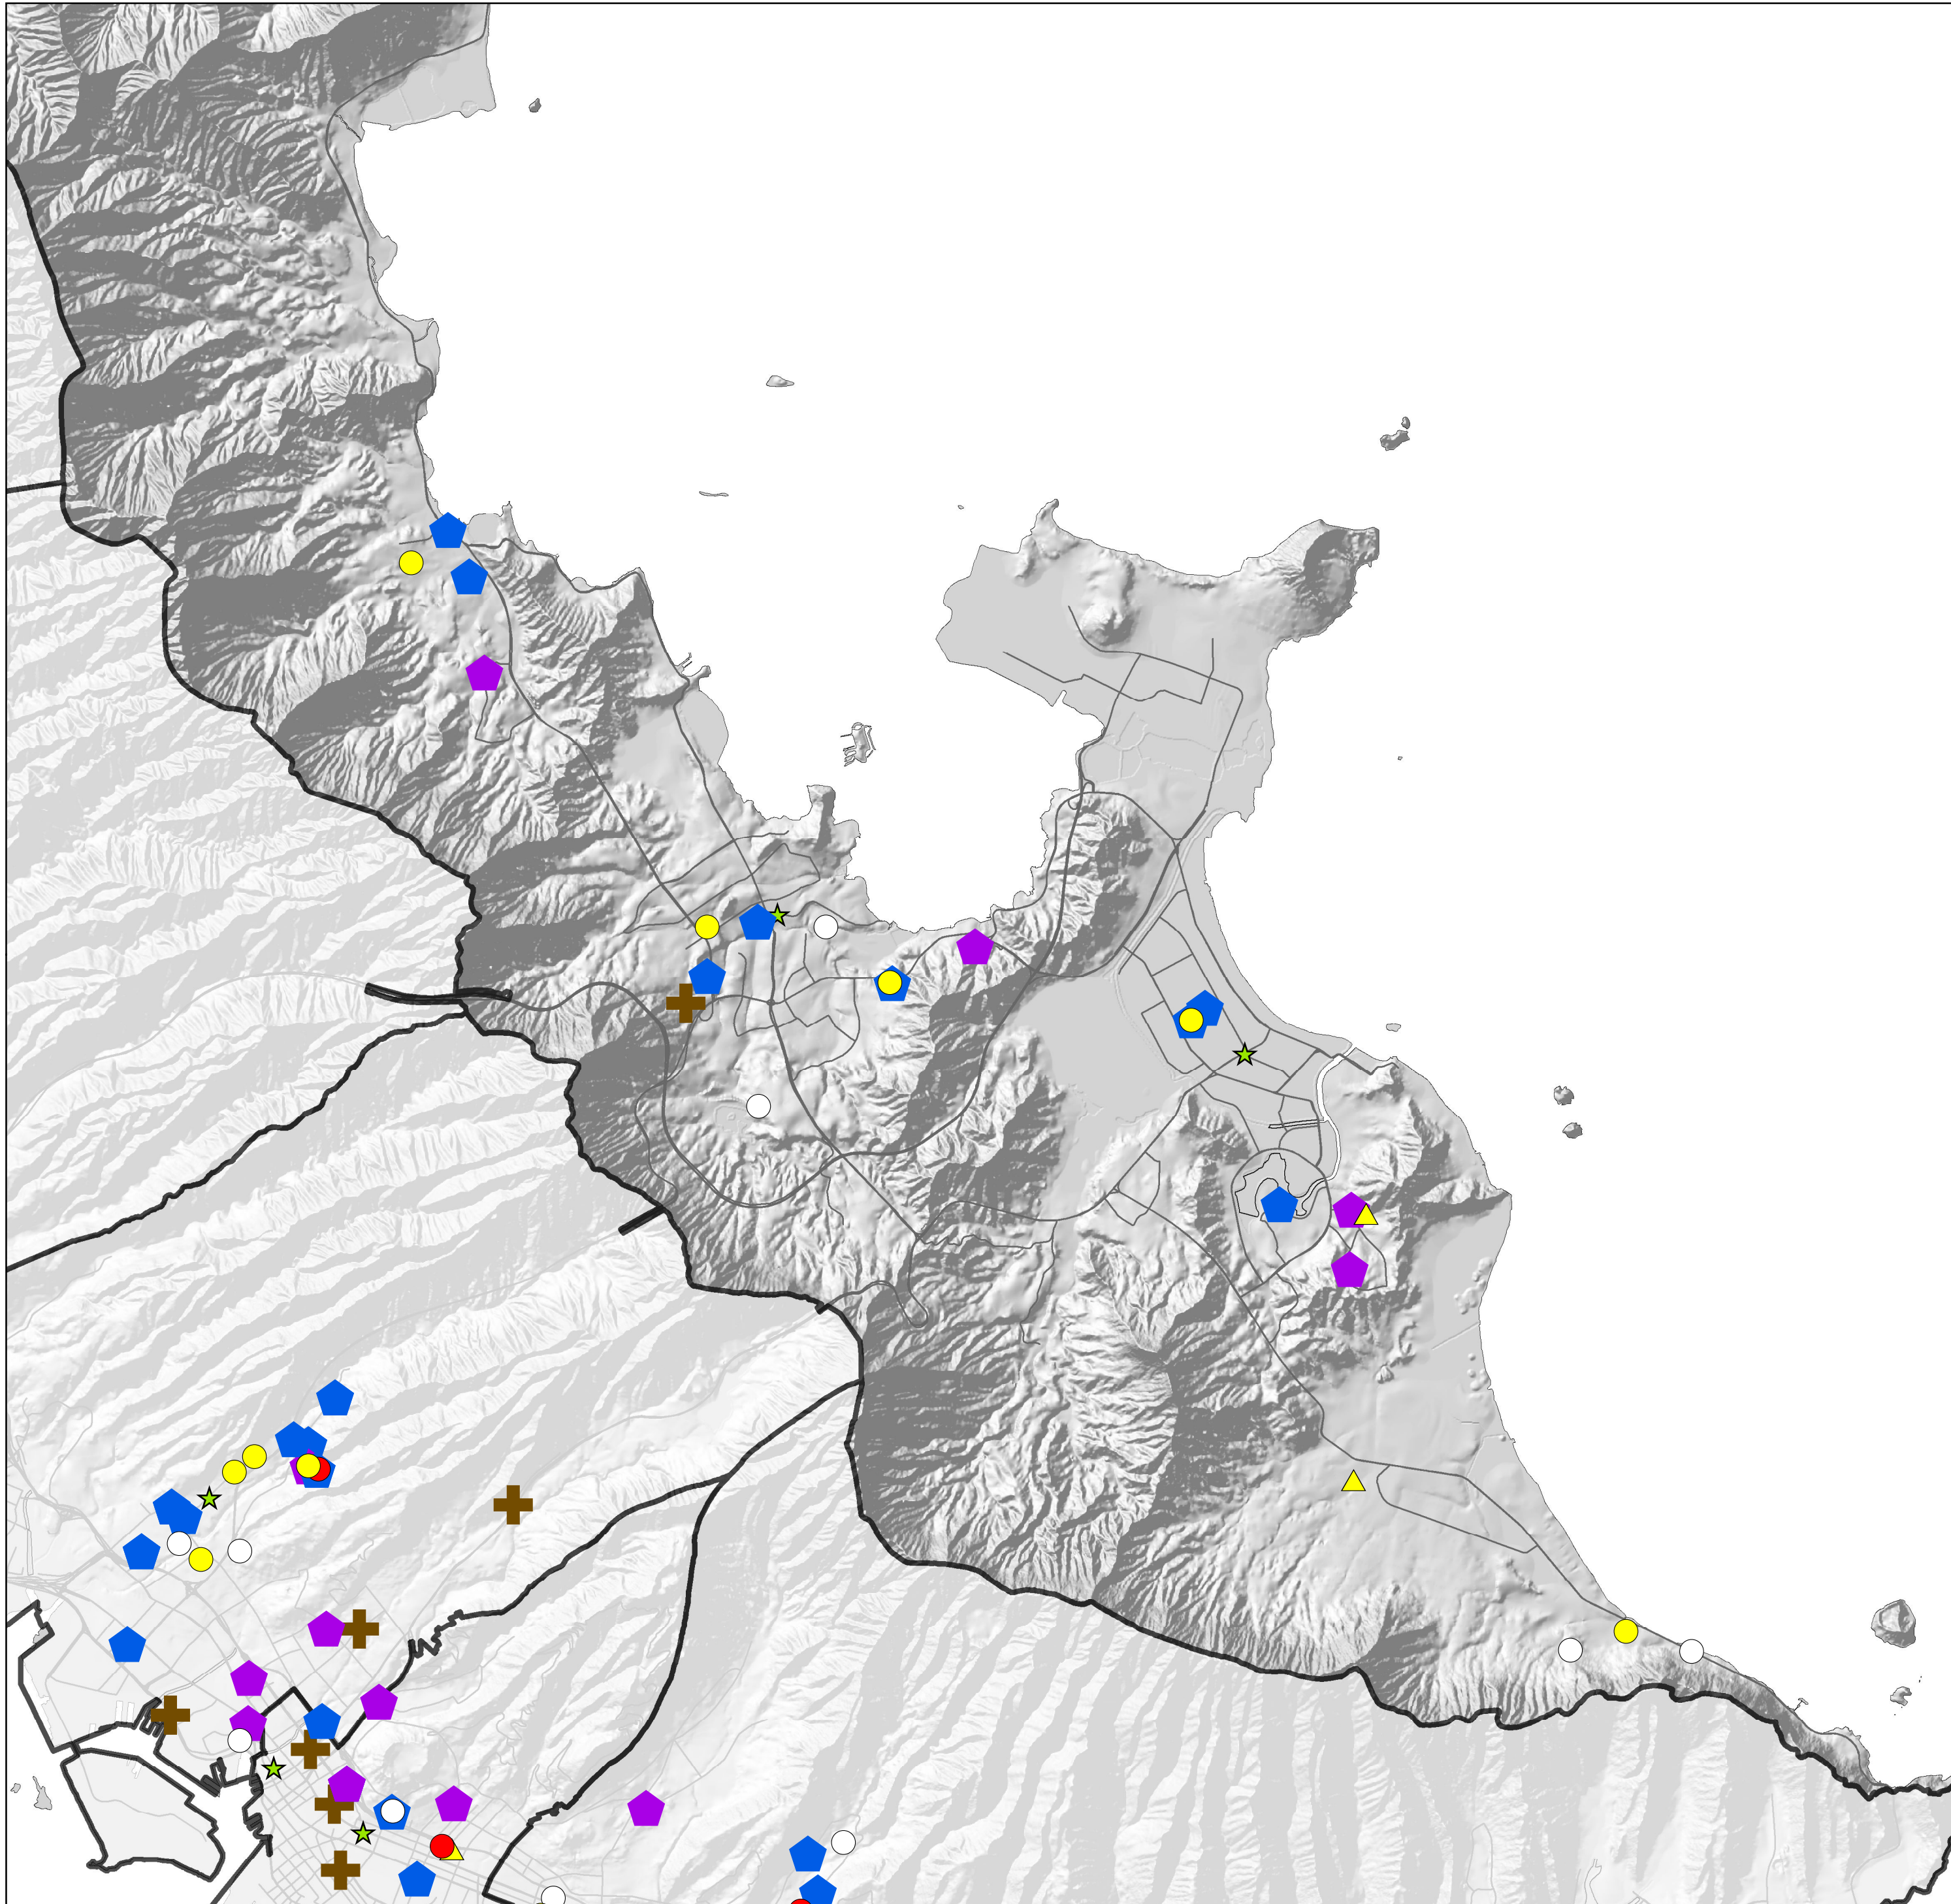

HPD District 4 - Southern Section: Distribution of Probationers by Type of Offense: Other

Legend

Type & Level of Offense by Gender

- Other Class B, Male
- Other Class C, Male
- Other Misdemeanor, Male
- ▲ Other Class B, Female
- ▲ Other Class C, Female
- △ Other Misdemeanor, Female
- ◆ Clean & Sober Housing, Male
- ◆ Clean & Sober Housing, Female
- ✚ Substance Abuse & Mental Health Treatment Program
- ★ Police Stations & Sub-Stations
- ▭ HPD District Borders
- Major Roads

Source: Hawaii State Judiciary, Adult Client Services, 2012
 Data extracted for probationers on 11/26/2012

Note: Locations are approximated for confidentiality purposes