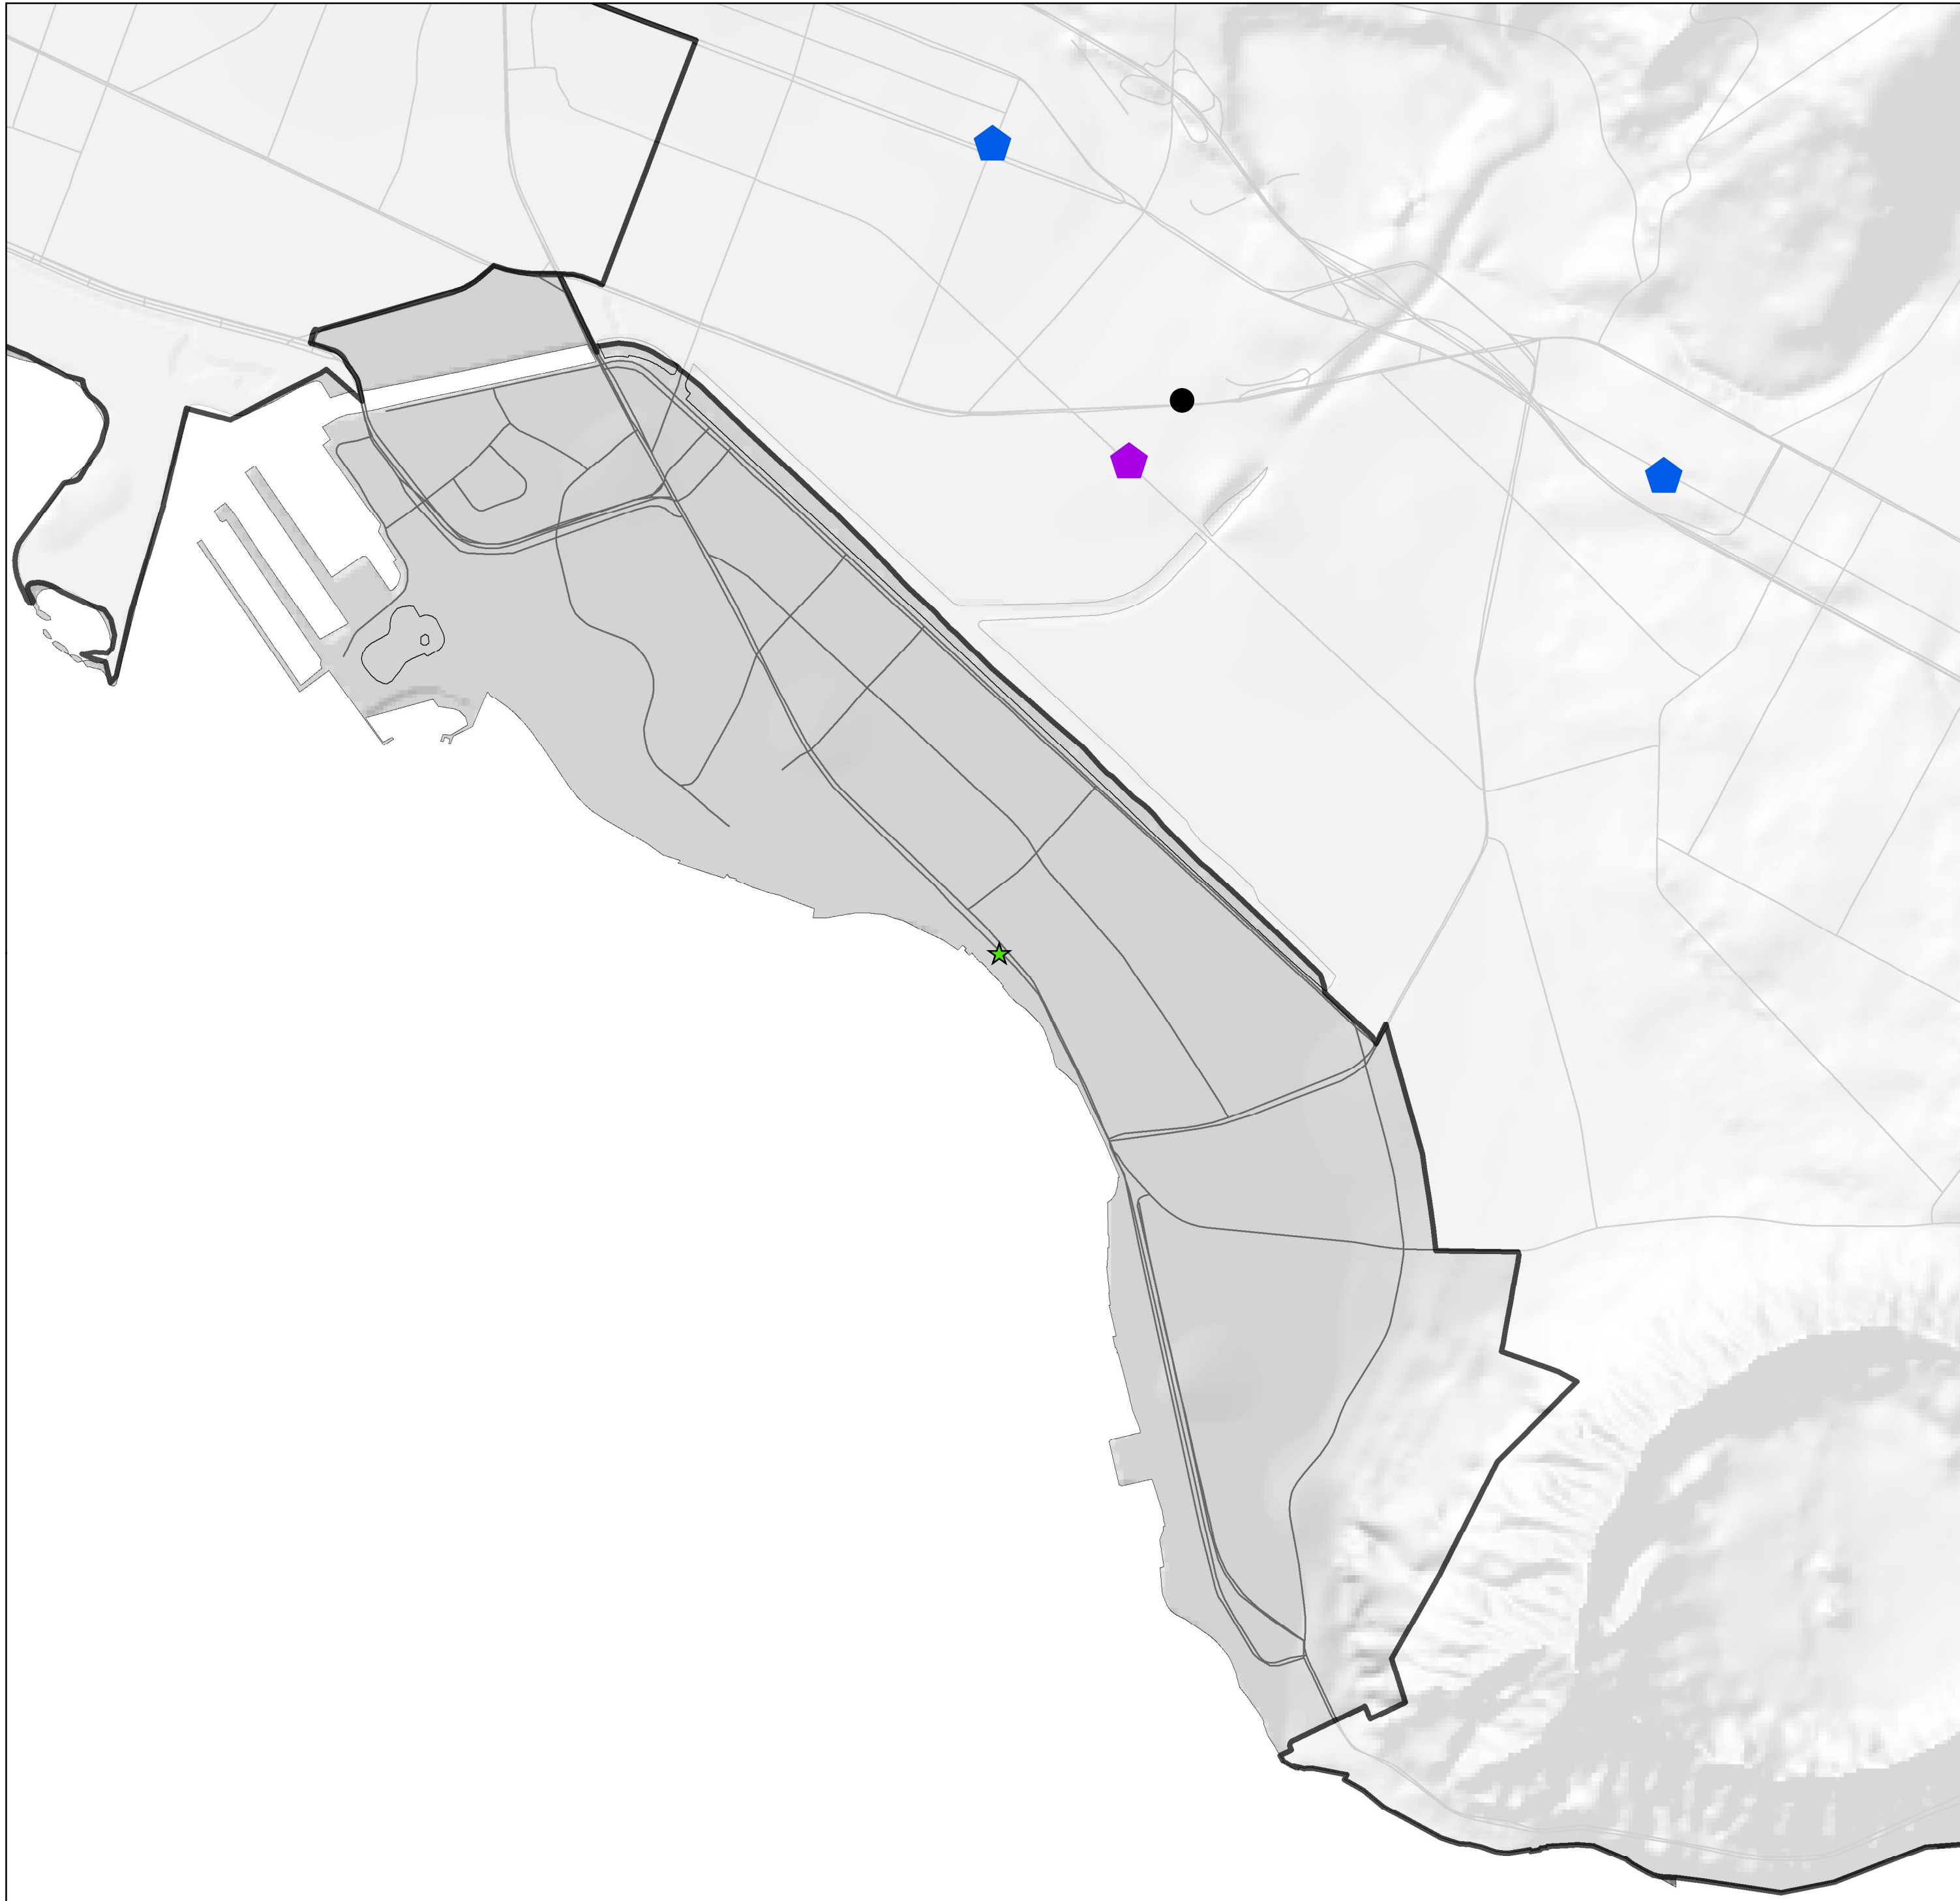

HPD District 6: Distribution of Probationers by Type of Offense: Sex

Legend

Level & Type of Offense by Gender

- Sex Class A, Male
- Sex Class B, Male
- Sex Class C, Male
- Sex Misdemeanor, Male
- ◆ Clean & Sober Housing, Male
- ◆ Clean & Sober Housing, Female
- ✚ Substance Abuse & Mental Health Treatment Program
- ★ Police Stations & Sub-Stations
- ▭ HPD District Borders
- Major Roads

Source: Hawaii State Judiciary, Adult Client Services, 2012
Data extracted for probationers on 11/26/2012

Note: Locations are approximated for confidentiality purposes